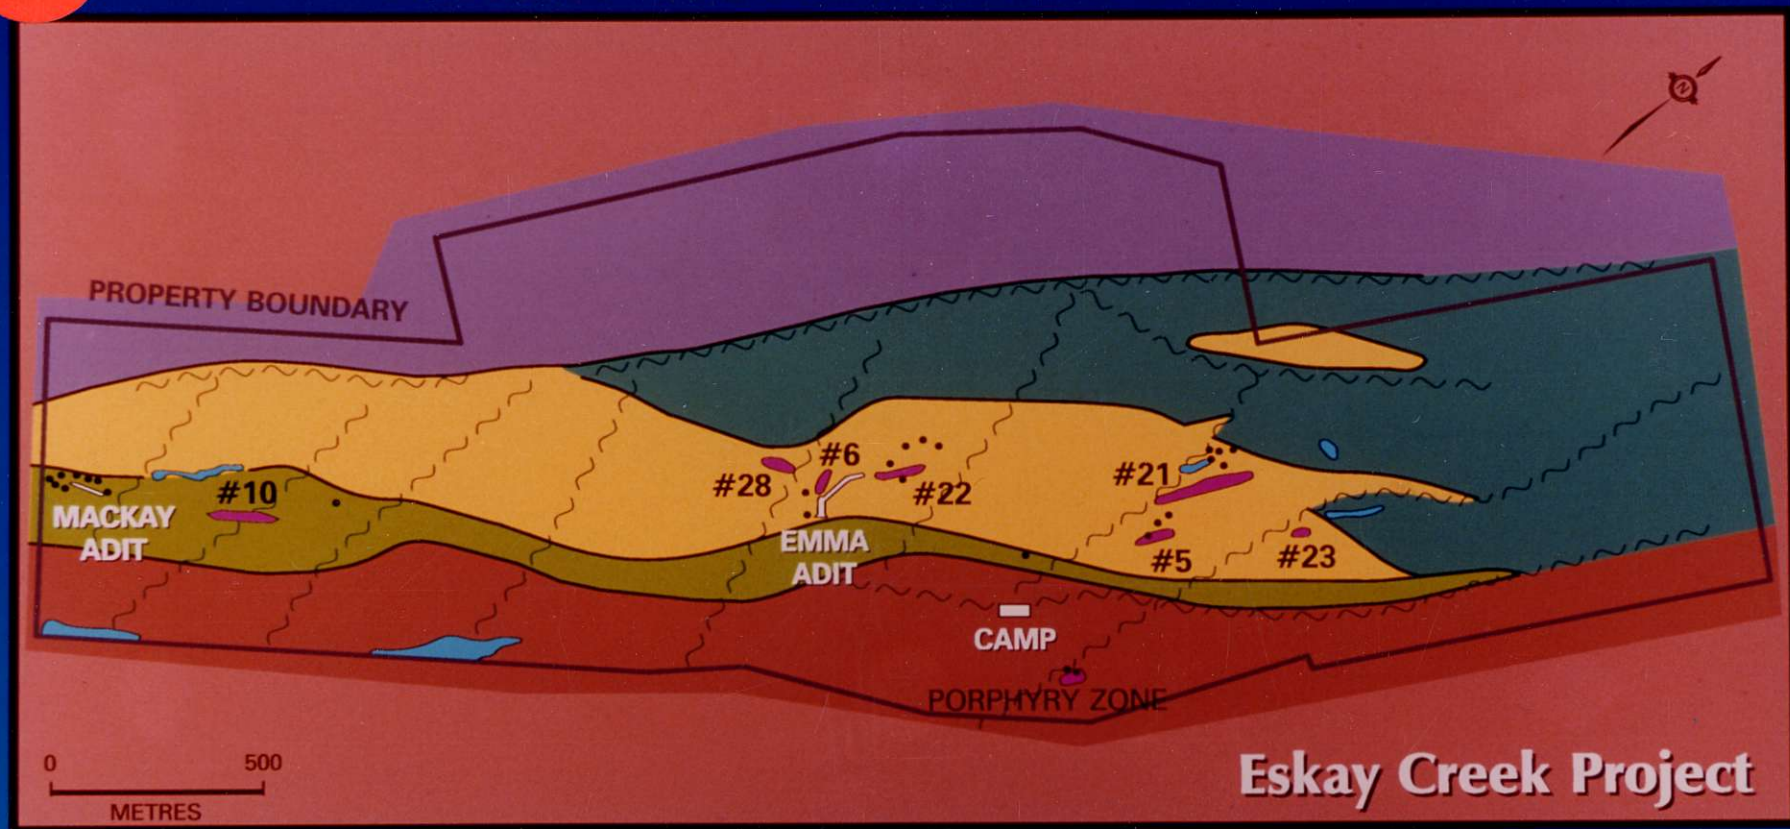

PROJECT COMPILATION MAP: PRE 1988

Eskay Creek Project

- | | | | |
|--|---|---|--------------------------------------|
|  | Conglomerate, wacke and mudstone |  | Dacite |
|  | Andesite flows and breccia |  | Tuffaceous wacke and mudstone |
|  | Rhyolite |  | Drill hole collar locations |