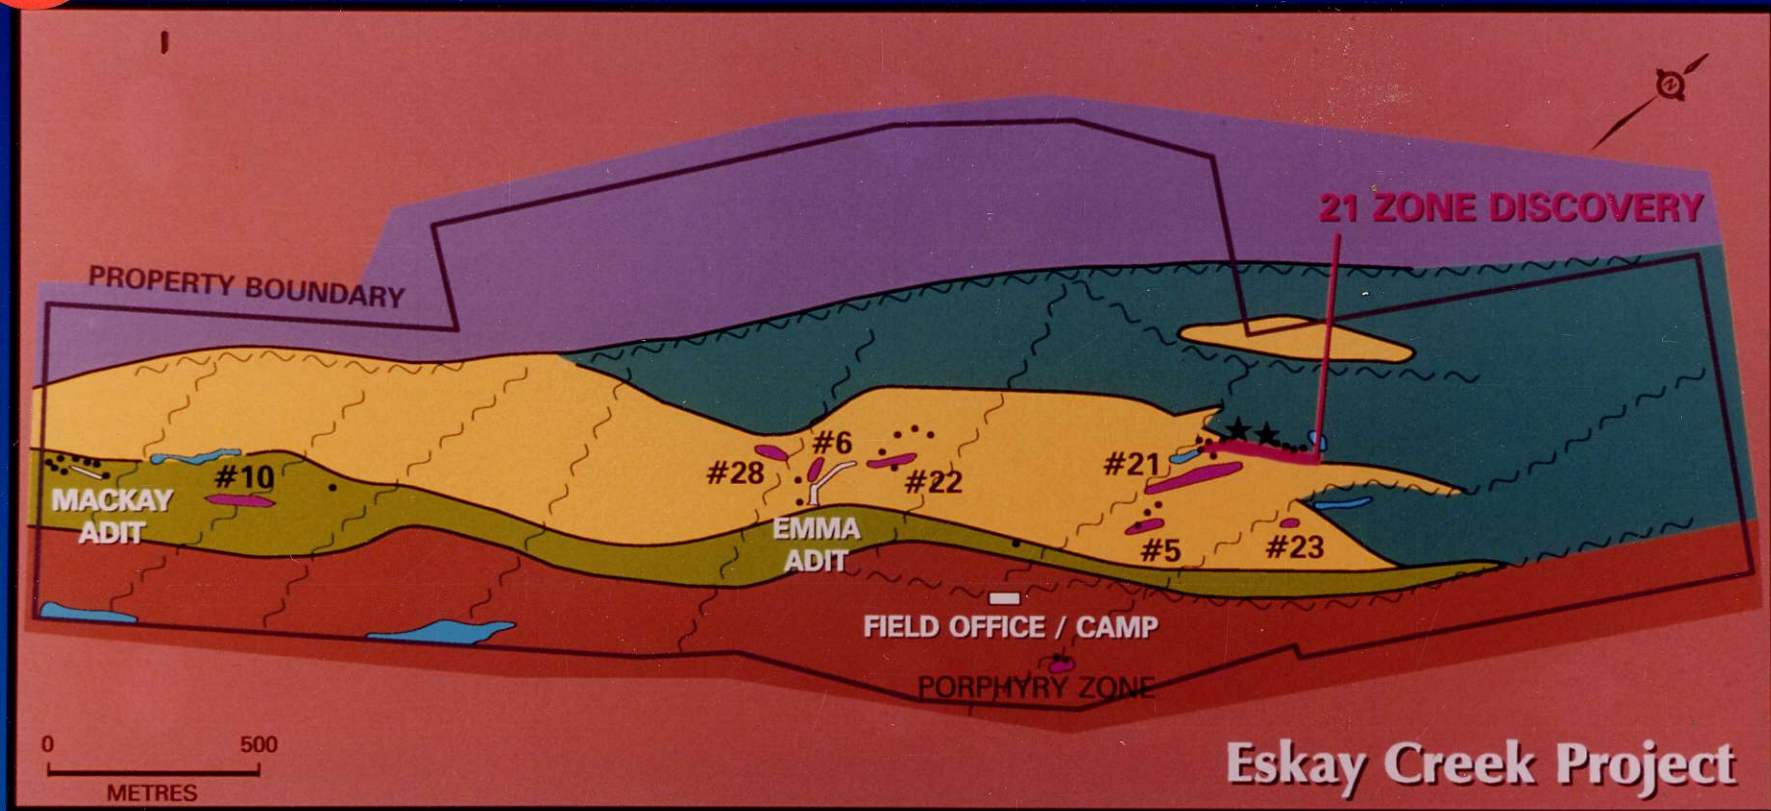

PROJECT COMPILATION MAP: NOV. - DEC. 1988

	Conglomerate, wacke and mudstone		Dacite
	Andesite flows and breccia		Tuffaceous wacke and mudstone
	Rhyolite		Drill hole collar locations

Eskay Creek Project

PRIME EXPLORATIONS LTD.

CALPINE RESOURCES INC. /
STIKINE RESOURCES LTD.