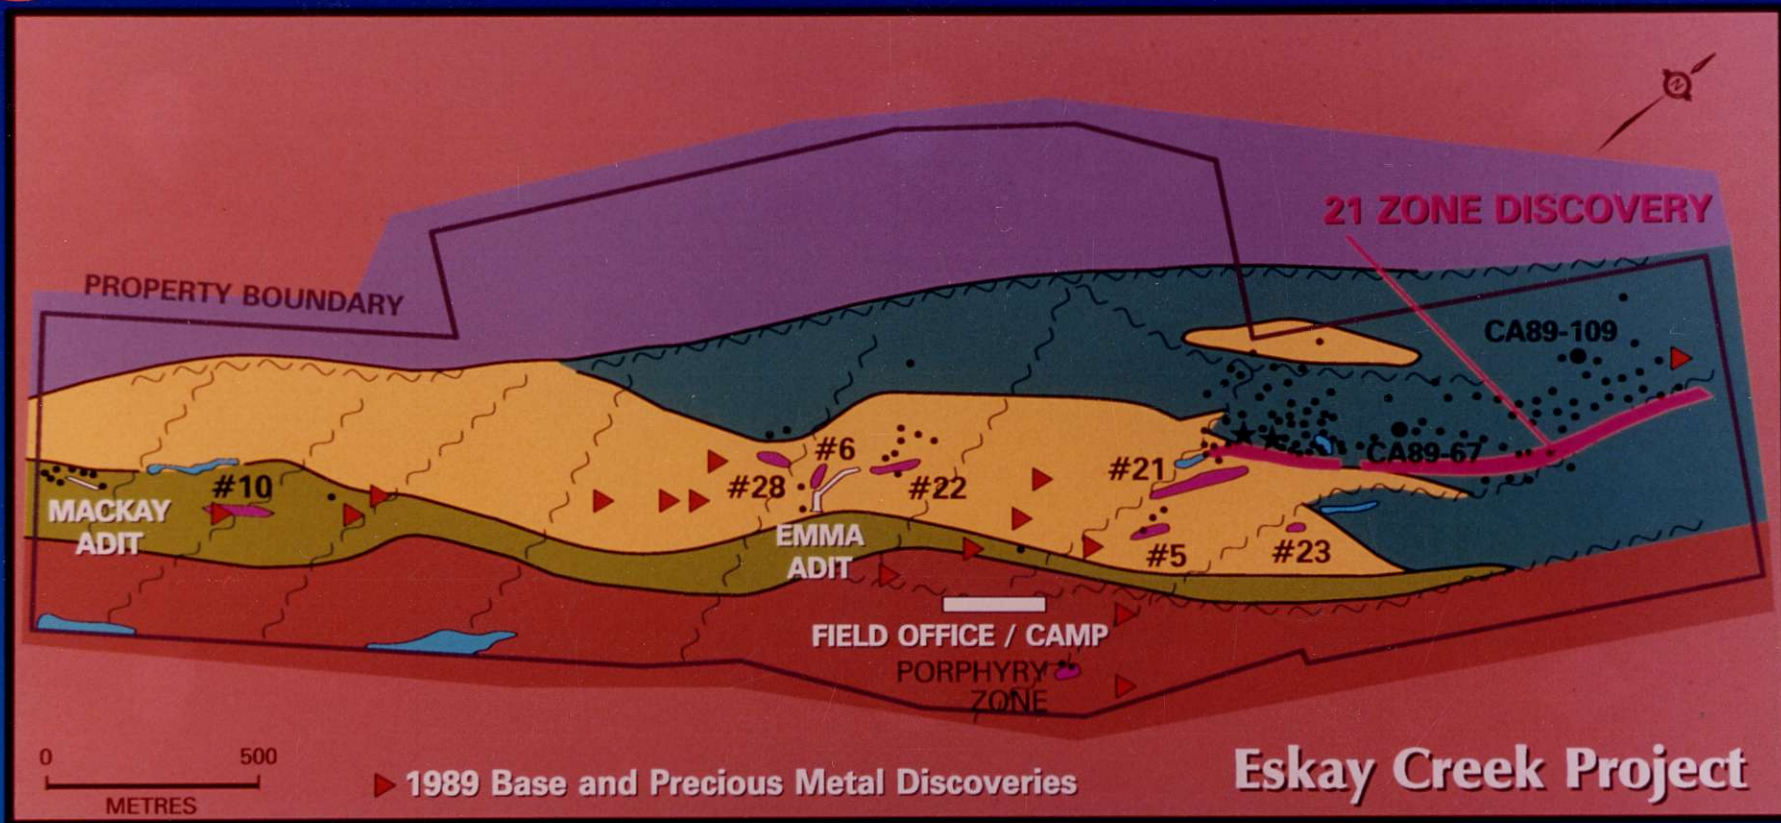

PROJECT COMPILATION MAP: JUNE - DEC. 1989

PRIME EXPLORATIONS LTD.

**CALPINE RESOURCES INC. /
STIKINE RESOURCES LTD.**