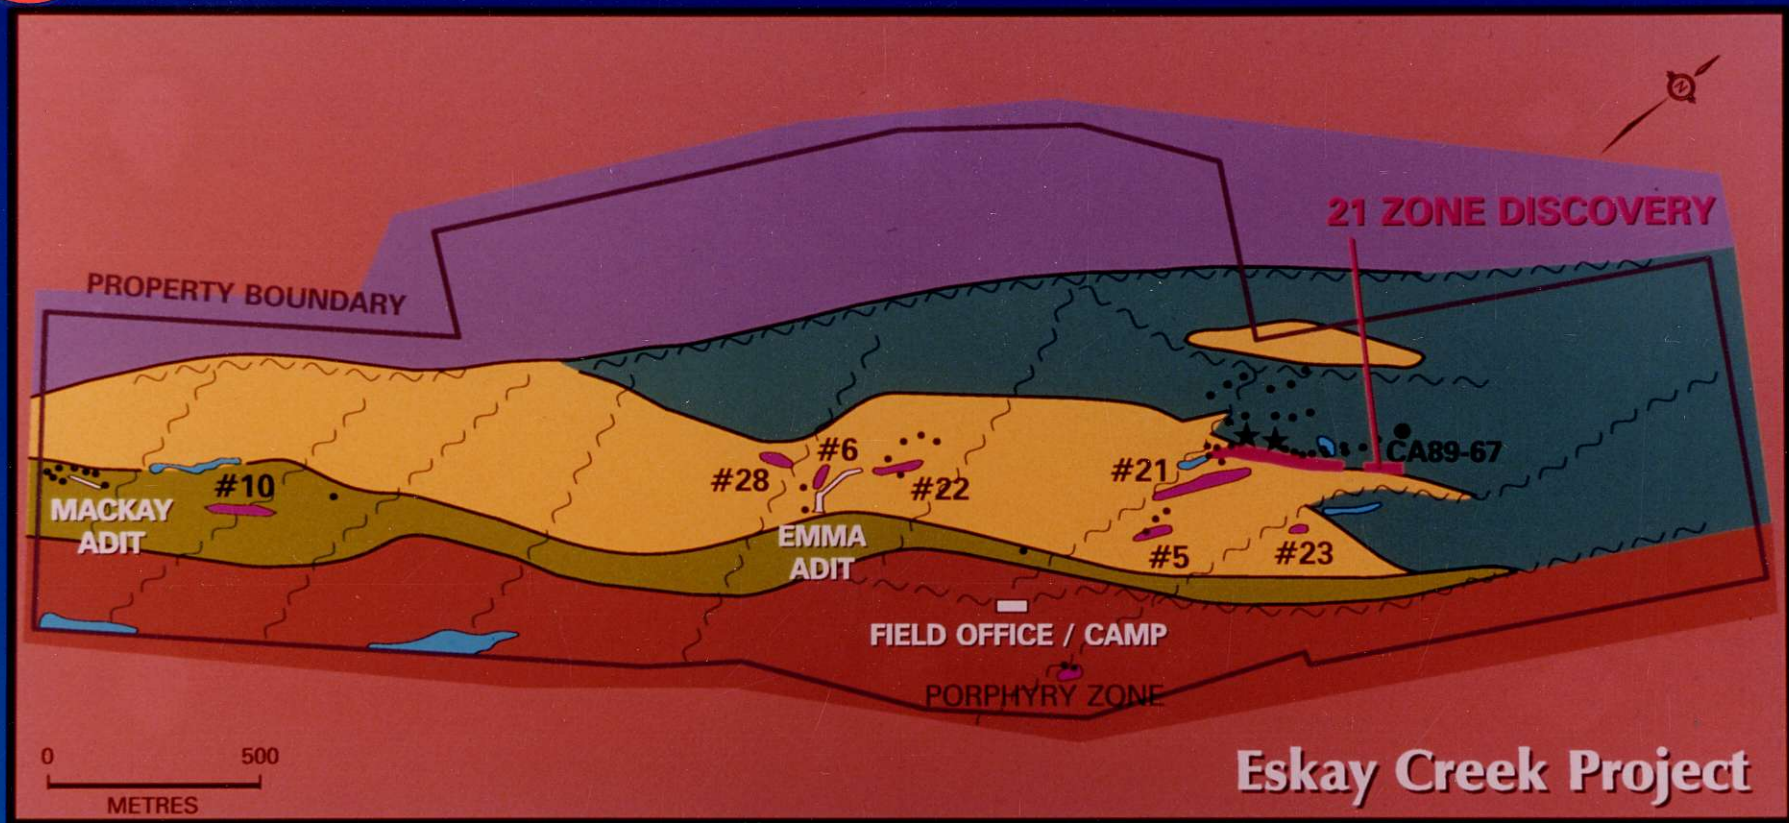

PROJECT COMPILATION MAP: JAN. - MAY 1989

Eskay Creek Project

	Conglomerate, wacke and mudstone		Dacite
	Andesite flows and breccia		Tuffaceous wacke and mudstone
	Rhyolite		Drill hole collar locations

PRIME EXPLORATIONS LTD.

**CALPINE RESOURCES INC. /
STIKINE RESOURCES LTD.**