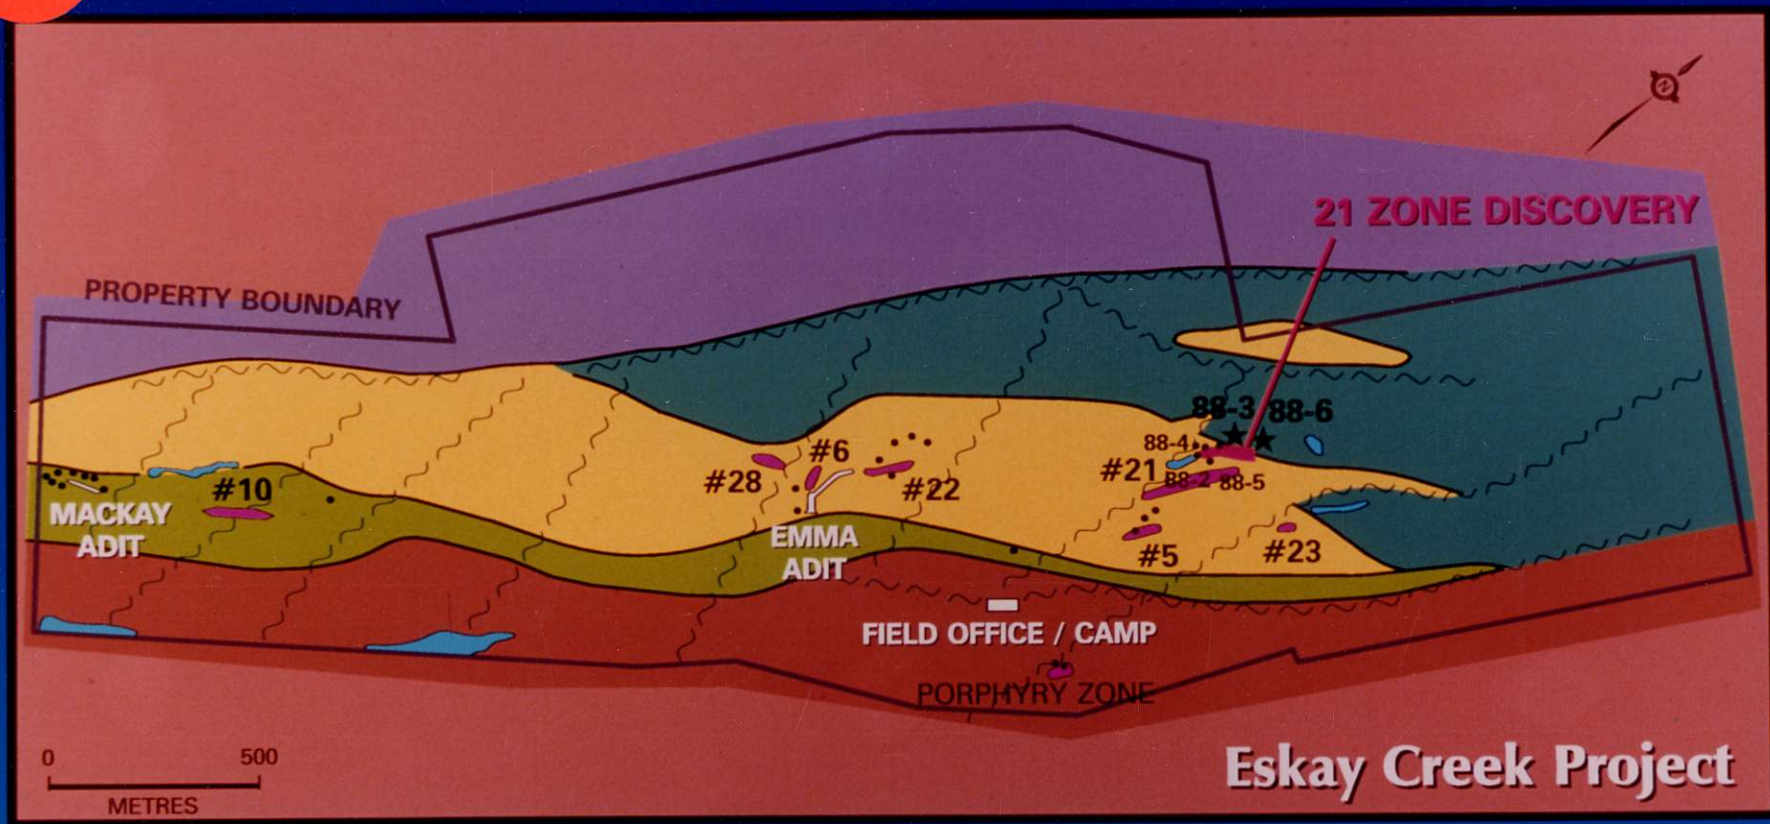

PROJECT COMPILATION MAP: AUG. - OCT. 1988

Eskey Creek Project

	Conglomerate, wacke and mudstone		Dacite
	Andesite flows and breccia		Tuffaceous wacke and mudstone
	Rhyolite		Drill hole collar locations

PRIME EXPLORATIONS LTD.

CALPINE RESOURCES INC. /
STIKINE RESOURCES LTD.