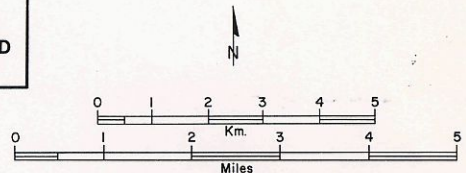

**DUKE MINERALS LTD.**  
**(DKM-V)**  
(Option to earn 51%)

Gold production of  
300 tons per day

**CUSAC GOLD MINE**  
First six months production  
from the Eileen Vein:  
24,262 oz of gold averag-  
ing 0.94 oz per ton.  
Michelle Zone Discovery:  
10.82 feet of 11.68 oz Gold  
and 3.23 oz Silver from  
underground drilling.

**CASSIAR GOLD CAMP**  
BRITISH COLUMBIA

TABLE MTN.  
888412

This map has been compiled from informa-  
tion believed reliable, actual locations of  
claims and ownership are not guaranteed.  
MERIDIAN MAP DRAFTING LTD.  
MARCH, 1987