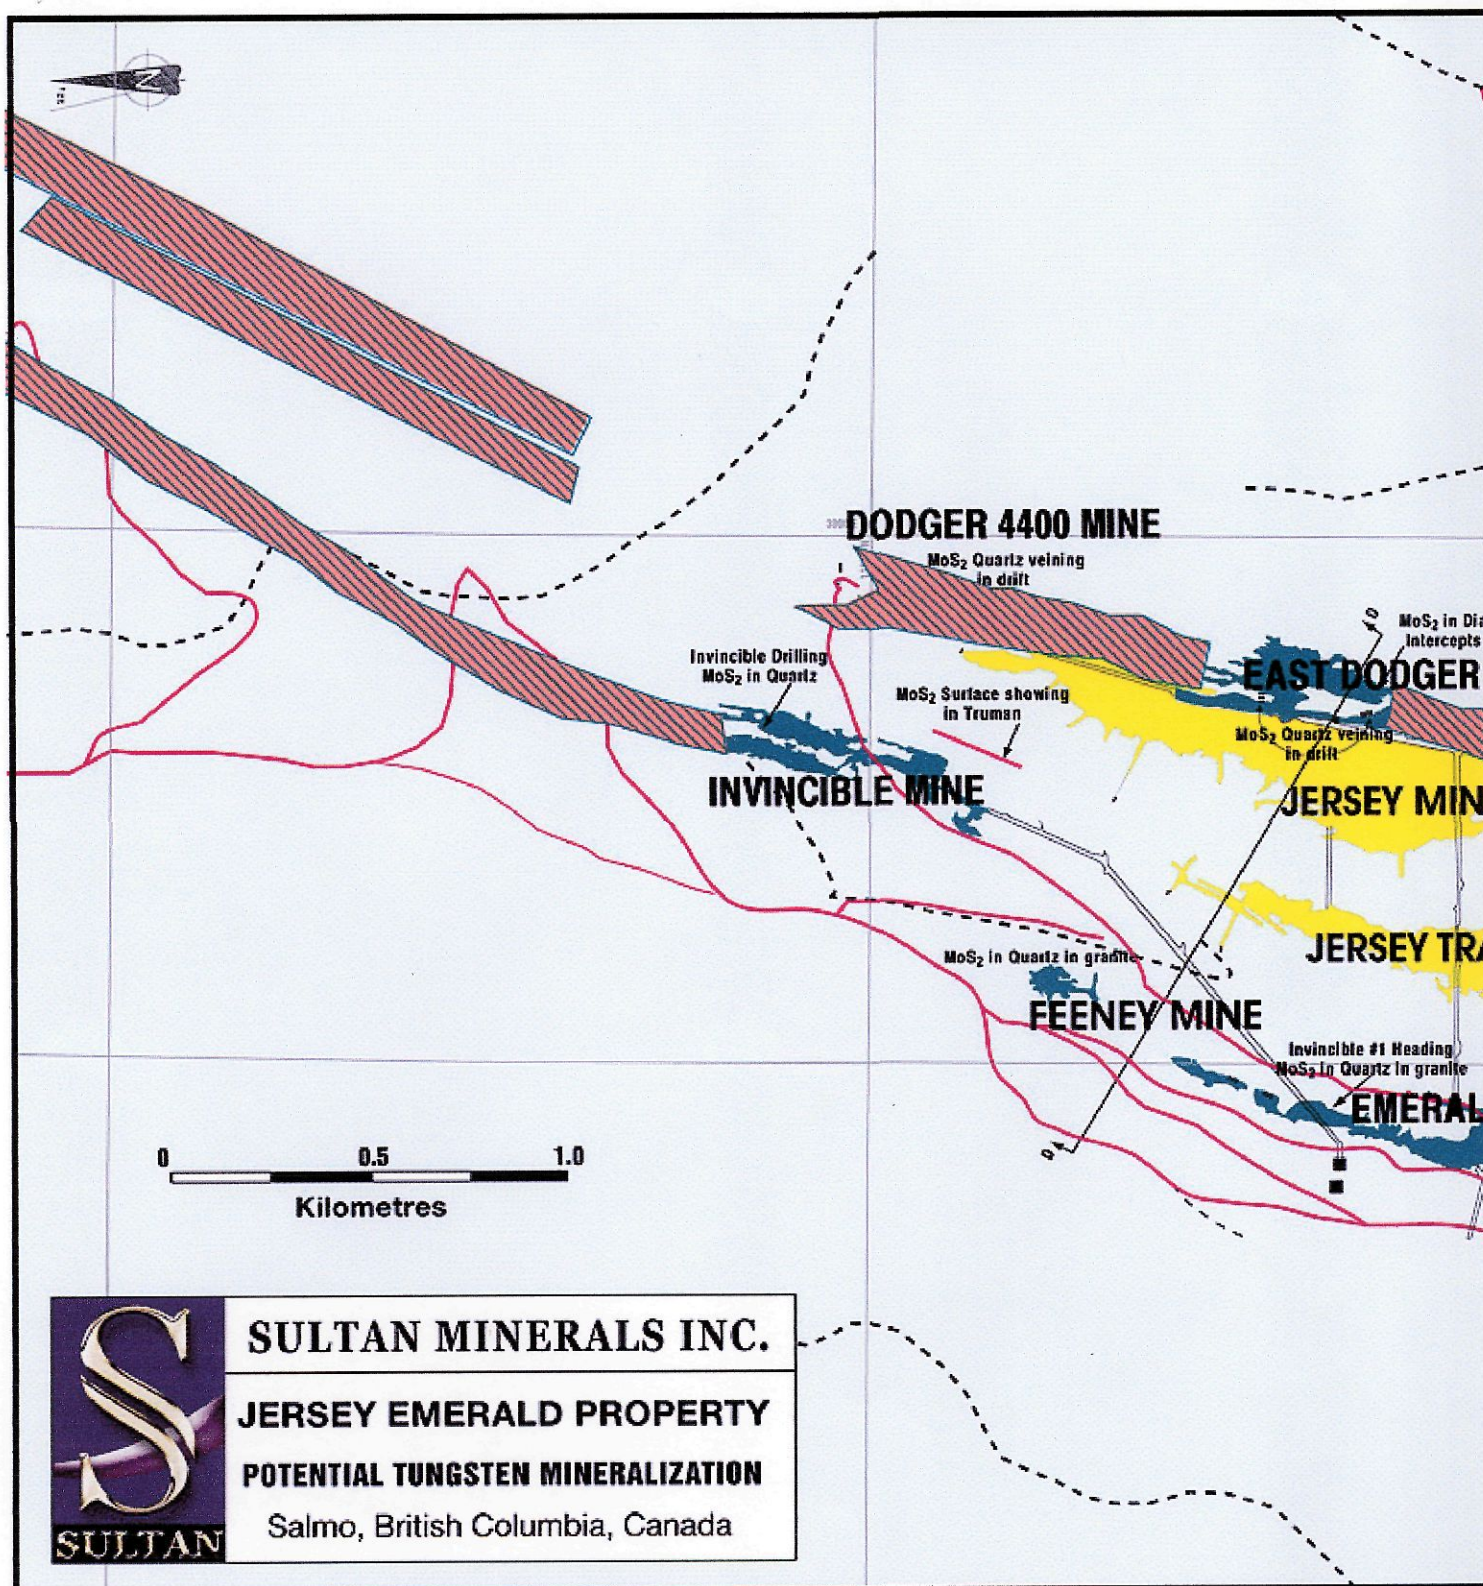

884412

TGS → Jersey-Emerald
June 13/05
(check www)

LEGEND

- Tungsten Workings
- Lead-Zinc-Silver Workings
- MoS₂ Quartz veining
- Roads
- Portal

MOLYBDENUM TARGET

SULTAN MINERALS INC.
JERSEY EMERALD PROPERTY
MOLYBDENUM TARGET
 Salmo., British Columbia, Canada

TGS → Jersey-Emerald

TOS → Jersey - Emerald
June 13/05

LEGEND

- Tungsten Workings
- Areas of Potential Tungsten Mineralization
- Lead-Zinc-Silver Workings
- Roads
- Portal

SULTAN MINERALS INC.
JERSEY EMERALD PROPERTY
POTENTIAL TUNGSTEN MINERALIZATION
Salmo, British Columbia, Canada

S SULTAN MINERALS INC.
JERSEY EMERALD PROPERTY
MOLYBDENUM TARGET
Salmo, British Columbia, Canada

LEGEND

Tungsten Workings

Lead-Zinc-Silver Workings

MoS₂ Quartz veining

Drill Holes

Portal

8000N