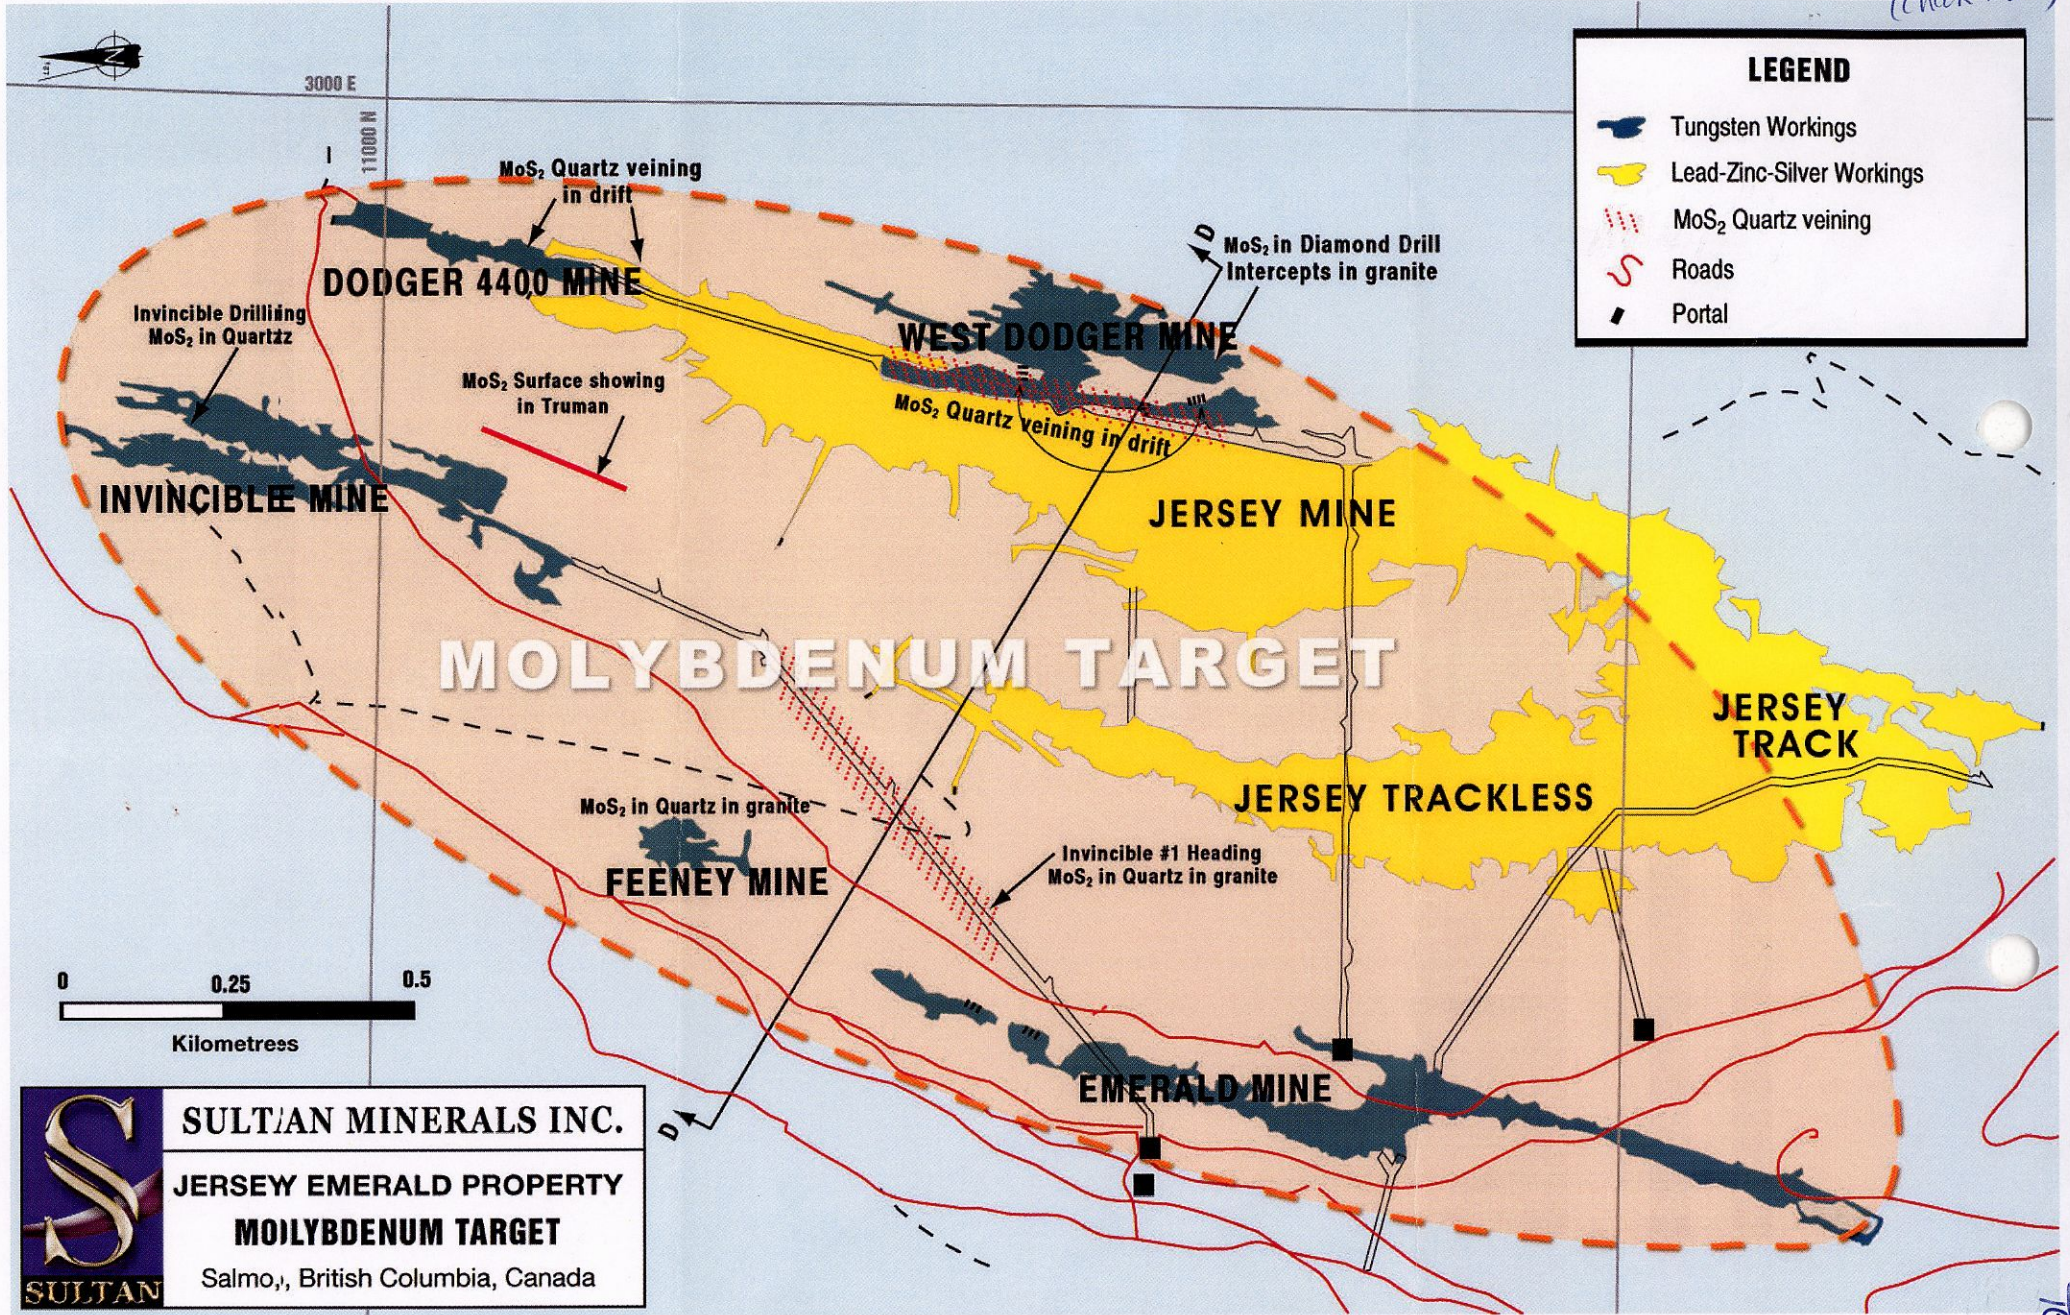

884412

TGS → Jersey-Emerald
June 13/05
(check www)

LEGEND

- Tungsten Workings
- Lead-Zinc-Silver Workings
- MoS₂ Quartz veining
- Roads
- Portal

MOLYBDENUM TARGET

SULTAN MINERALS INC.
JERSEY EMERALD PROPERTY
MOLYBDENUM TARGET
 Salmo., British Columbia, Canada

TGS → Jersey-Emerald

TOS → Jersey - Emerald
June 13/05

LEGEND

- Tungsten Workings
- Areas of Potential Tungsten Mineralization
- Lead-Zinc-Silver Workings
- Roads
- Portal

SULTAN MINERALS INC.
JERSEY EMERALD PROPERTY
POTENTIAL TUNGSTEN MINERALIZATION
Salmo, British Columbia, Canada

S SULTAN MINERALS INC.
JERSEY EMERALD PROPERTY
MOLYBDENUM TARGET
Salmo, British Columbia, Canada

LEGEND

Tungsten Workings

Lead-Zinc-Silver Workings

MoS₂ Quartz veining

Drill Holes

Portal

8000N