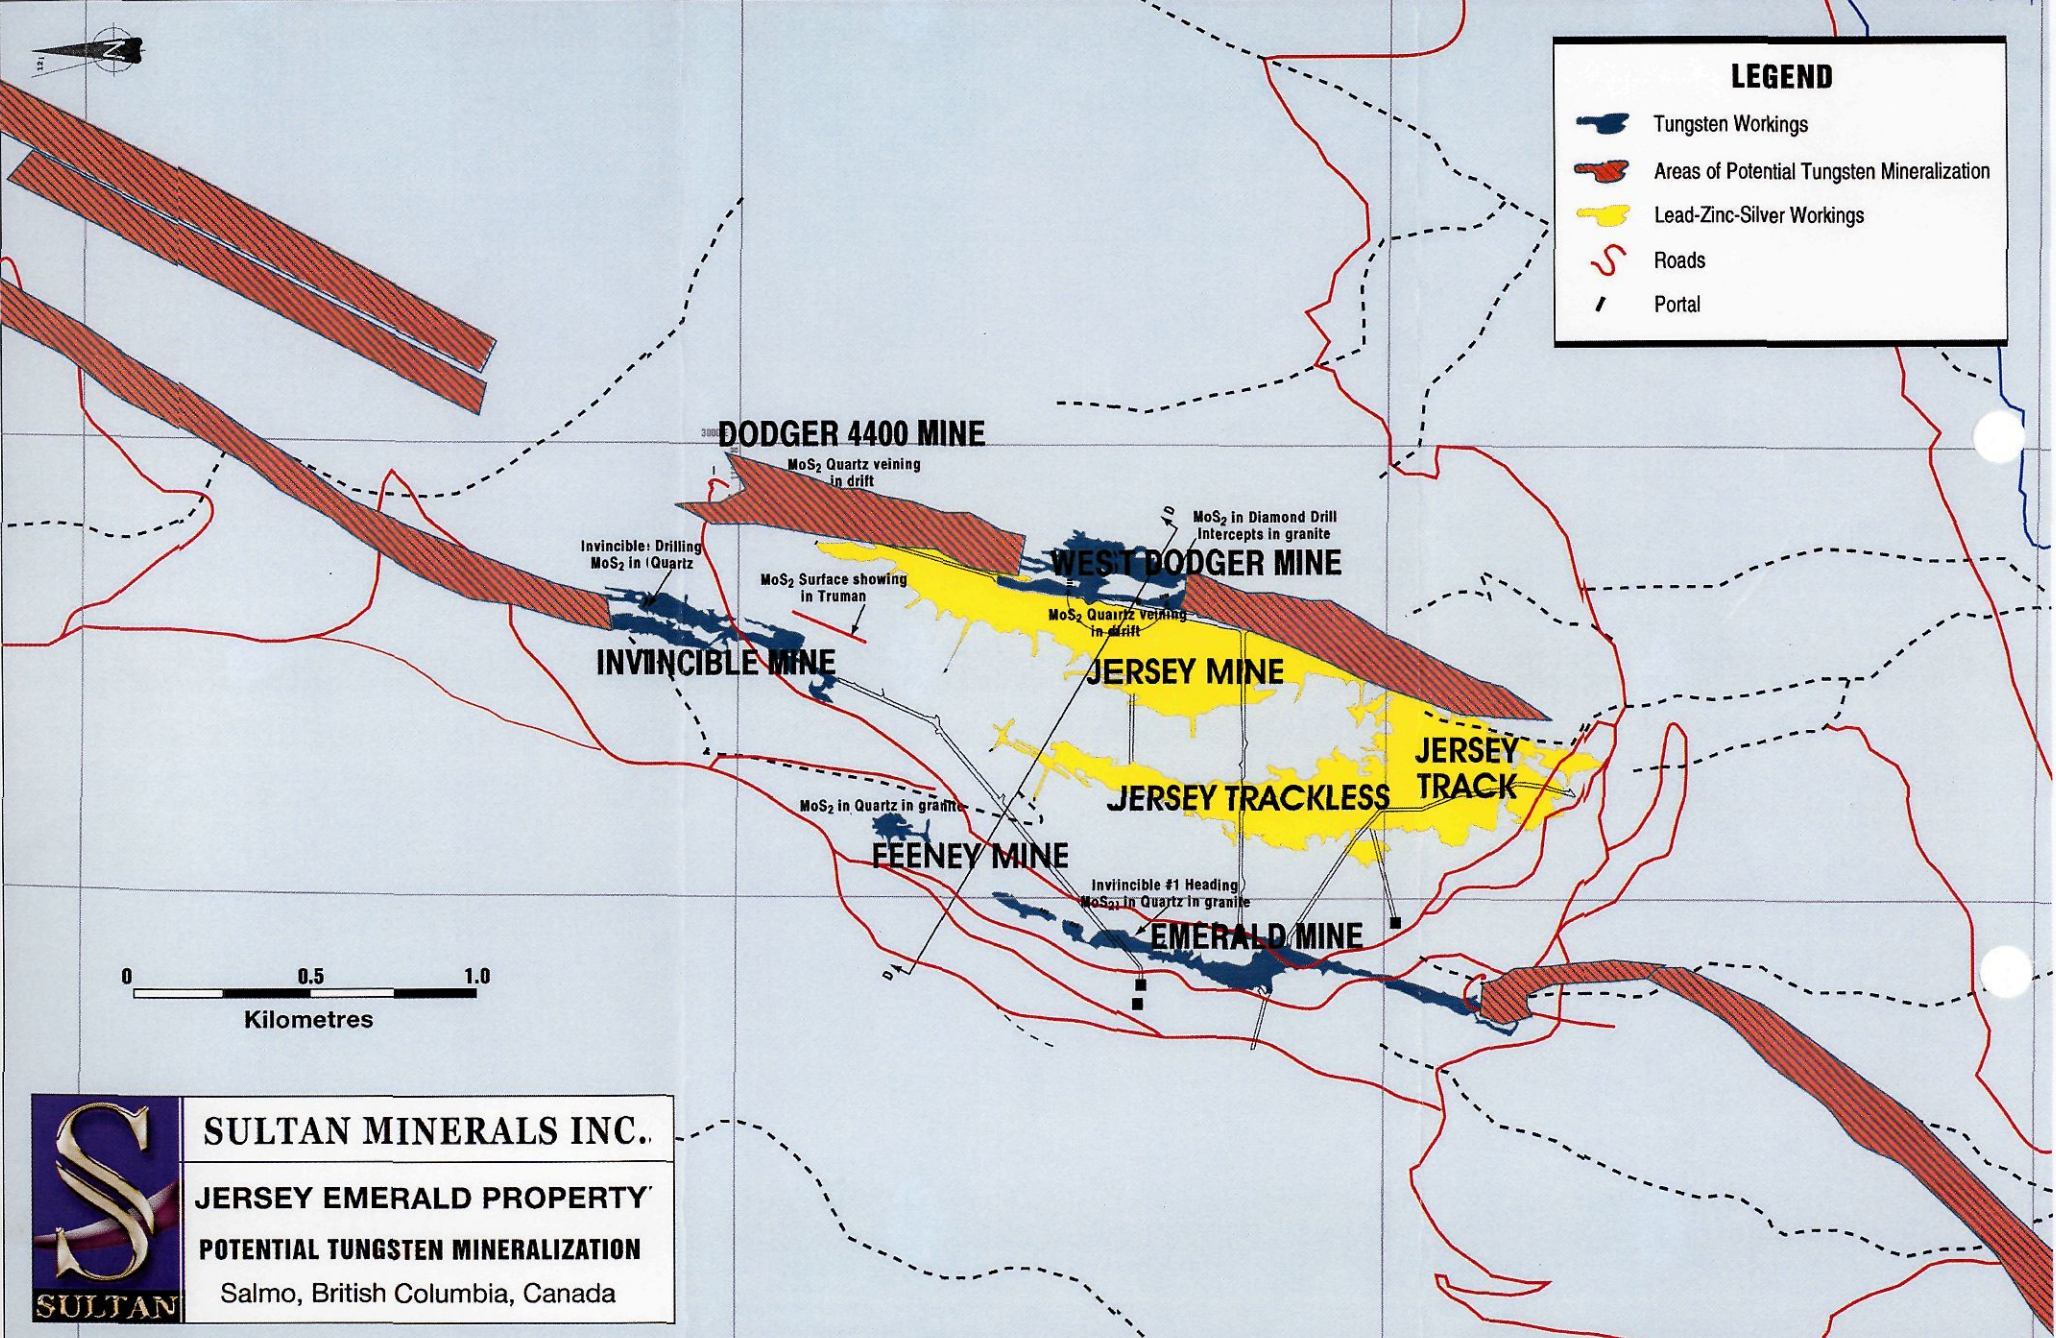

884412

TGS → Jersey-Emerald
June 13/05
(check www)

LEGEND

- Tungsten Workings
- Lead-Zinc-Silver Workings
- MoS₂ Quartz veining
- Roads
- Portal

MOLYBDENUM TARGET

SULTAN MINERALS INC.
JERSEY EMERALD PROPERTY
MOLYBDENUM TARGET
 Salmo., British Columbia, Canada

TGS → Jersey-Emerald

TOS → Jersey - Emerald
June 13/05

LEGEND

- Tungsten Workings
- Areas of Potential Tungsten Mineralization
- Lead-Zinc-Silver Workings
- Roads
- Portal

SULTAN MINERALS INC.
JERSEY EMERALD PROPERTY
POTENTIAL TUNGSTEN MINERALIZATION
Salmo, British Columbia, Canada

S SULTAN MINERALS INC.
JERSEY EMERALD PROPERTY
MOLYBDENUM TARGET
Salmo, British Columbia, Canada

LEGEND

Tungsten Workings

Lead-Zinc-Silver Workings

MoS₂ Quartz veining

Drill Holes

Portal

8000N