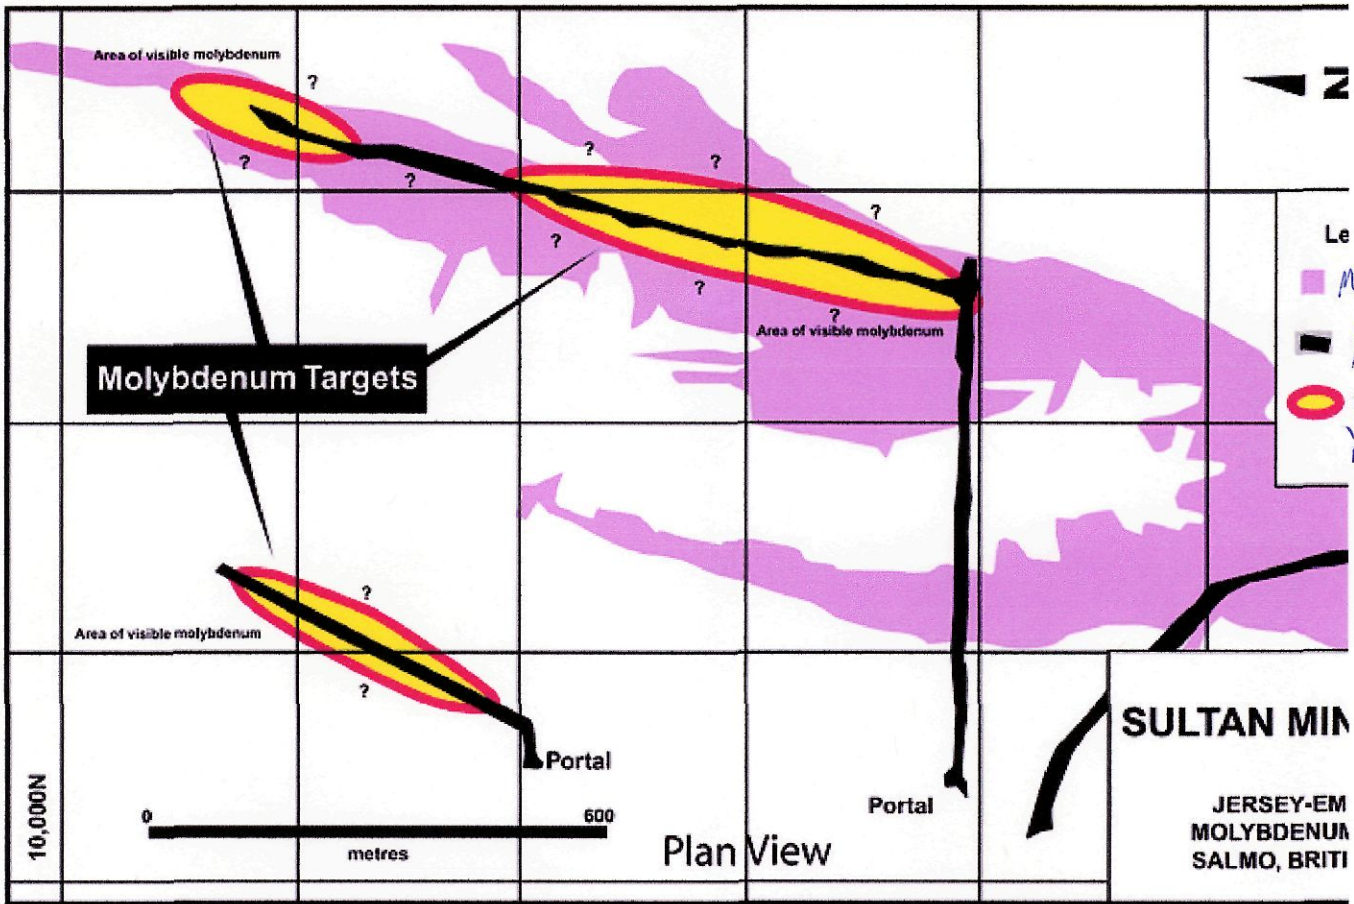

TGS → Jersey-Emerald

TOS → Jersey - Emerald
June 13/05

LEGEND

- Tungsten Workings
- Areas of Potential Tungsten Mineralization
- Lead-Zinc-Silver Workings
- Roads
- Portal

SULTAN MINERALS INC.
JERSEY EMERALD PROPERTY
POTENTIAL TUNGSTEN MINERALIZATION
Salmo, British Columbia, Canada

S SULTAN MINERALS INC.
JERSEY EMERALD PROPERTY
MOLYBDENUM TARGET
Salmo, British Columbia, Canada

LEGEND

Tungsten Workings

Lead-Zinc-Silver Workings

MoS₂ Quartz veining

Drill Holes

Portal

8000N