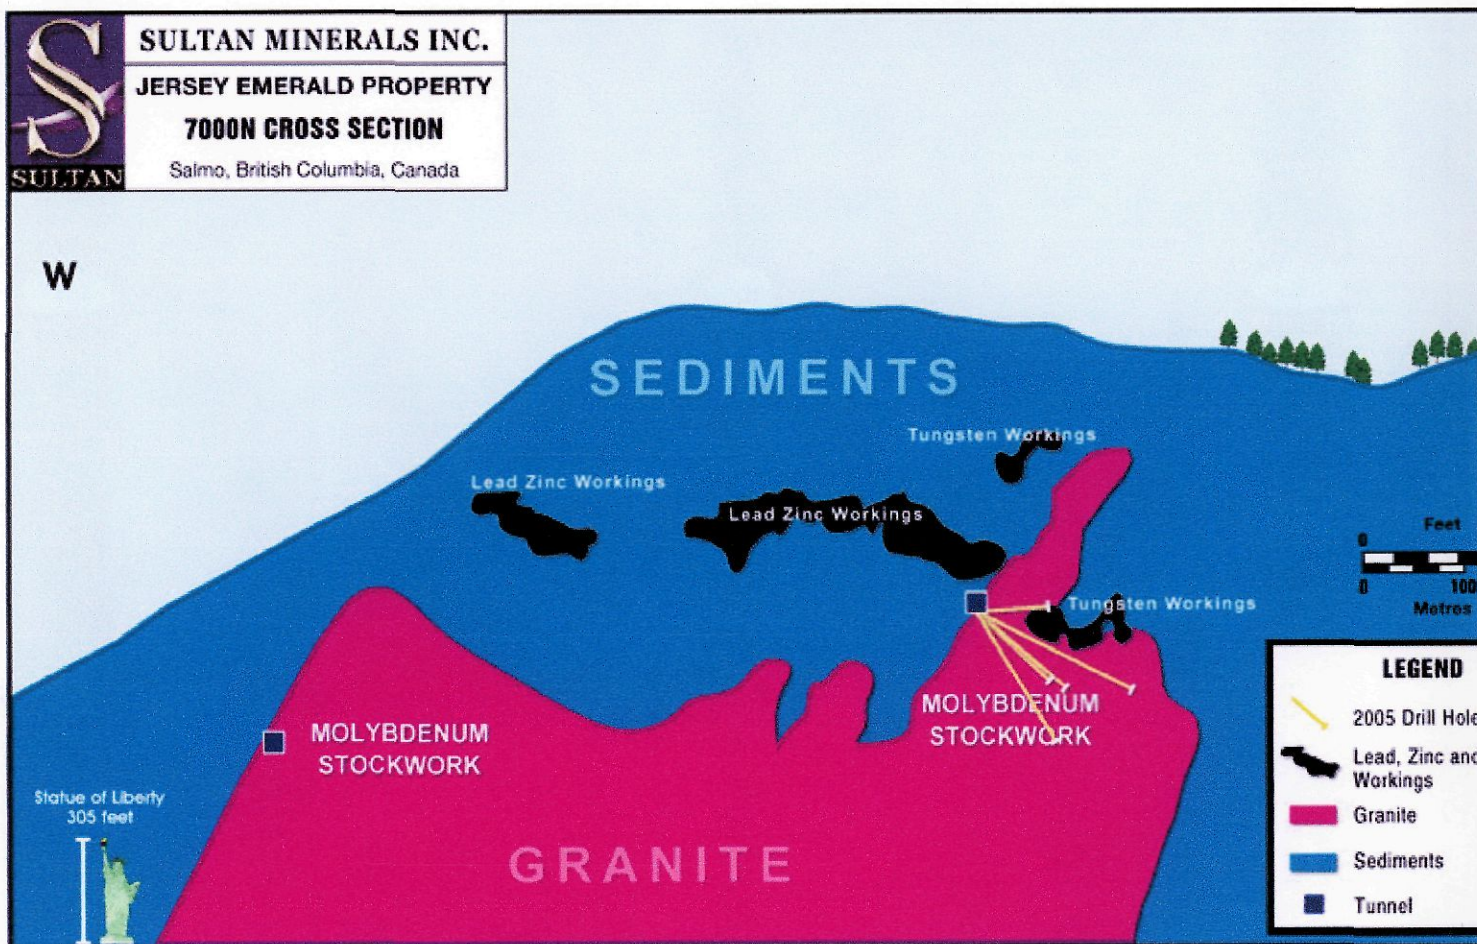

884412

TGS → Jersey-Emerald
June 13/05
(check www)

LEGEND

- Tungsten Workings
- Lead-Zinc-Silver Workings
- MoS₂ Quartz veining
- Roads
- Portal

MOLYBDENUM TARGET

SULTAN MINERALS INC.
JERSEY EMERALD PROPERTY
MOLYBDENUM TARGET
 Salmo., British Columbia, Canada

TGS → Jersey-Emerald

TOS → Jersey - Emerald
June 13/05

LEGEND

- Tungsten Workings
- Areas of Potential Tungsten Mineralization
- Lead-Zinc-Silver Workings
- Roads
- Portal

SULTAN MINERALS INC.
JERSEY EMERALD PROPERTY
POTENTIAL TUNGSTEN MINERALIZATION
Salmo, British Columbia, Canada

S SULTAN MINERALS INC.
JERSEY EMERALD PROPERTY
MOLYBDENUM TARGET
Salmo, British Columbia, Canada

LEGEND

Tungsten Workings

Lead-Zinc-Silver Workings

MoS₂ Quartz veining

Drill Holes

Portal

8000N