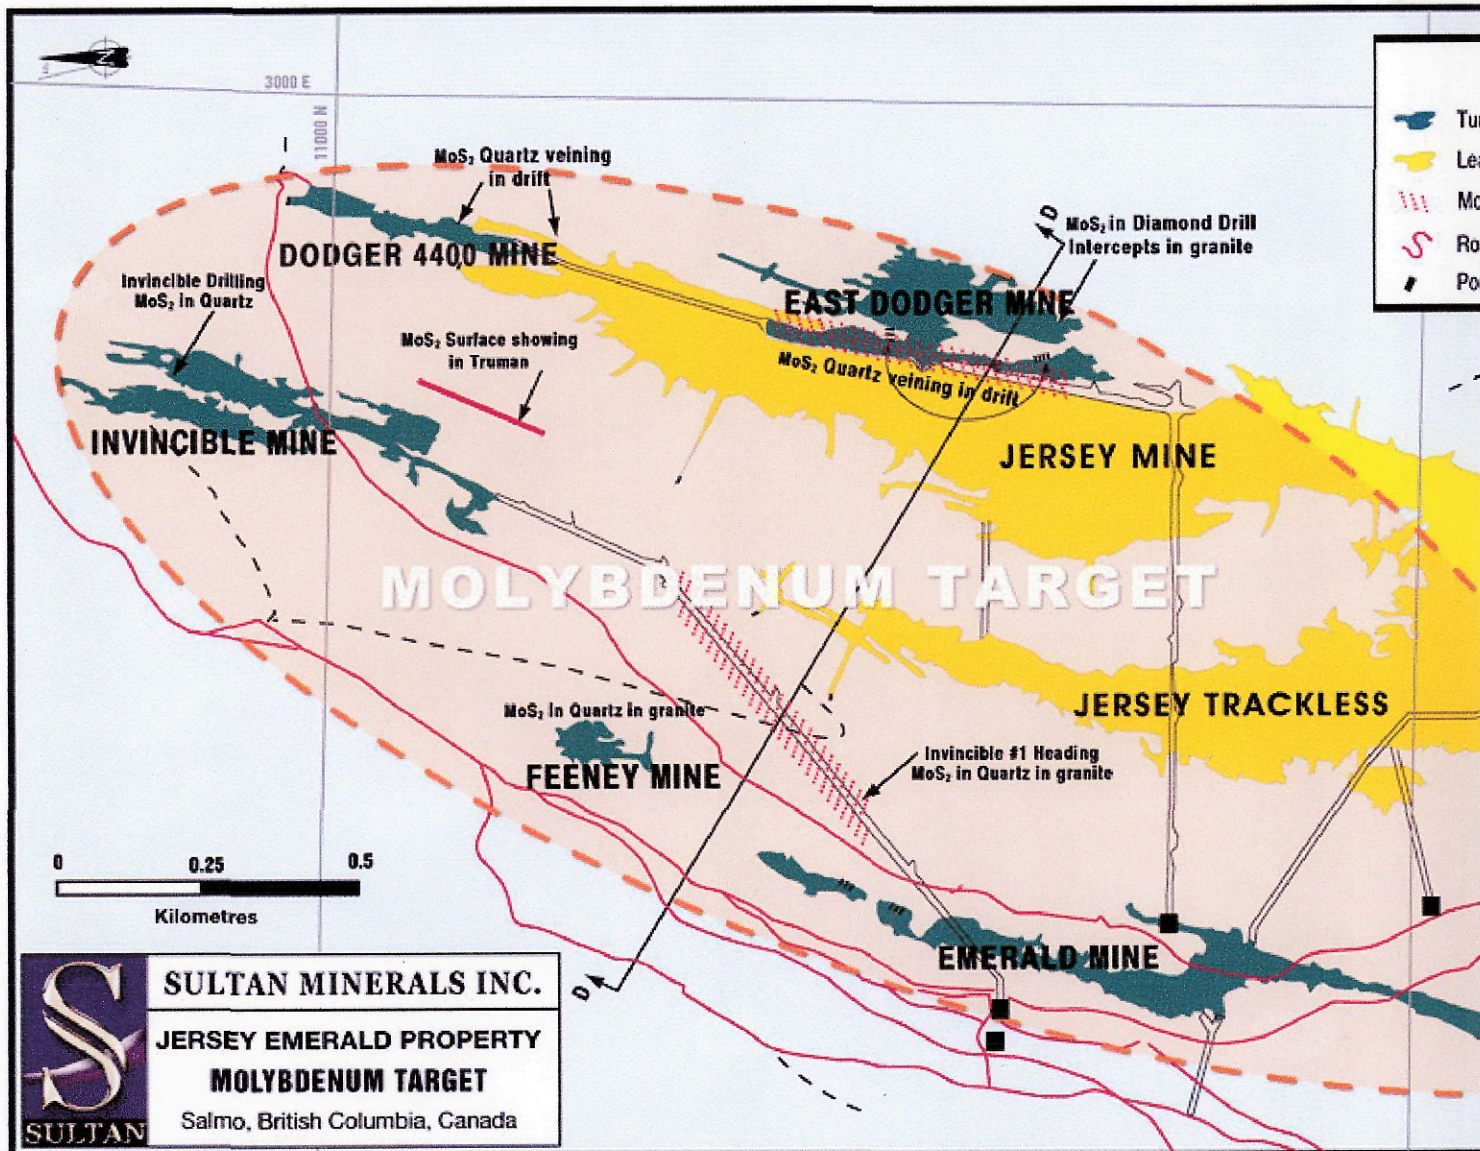

TGS → Jersey-Emerald

TOS → Jersey - Emerald
June 13/05

LEGEND

- Tungsten Workings
- Areas of Potential Tungsten Mineralization
- Lead-Zinc-Silver Workings
- Roads
- Portal

SULTAN MINERALS INC.
JERSEY EMERALD PROPERTY
POTENTIAL TUNGSTEN MINERALIZATION
Salmo, British Columbia, Canada

S SULTAN MINERALS INC.
JERSEY EMERALD PROPERTY
MOLYBDENUM TARGET
Salmo, British Columbia, Canada

LEGEND

Tungsten Workings

Lead-Zinc-Silver Workings

MoS₂ Quartz veining

Drill Holes

Portal

8000N