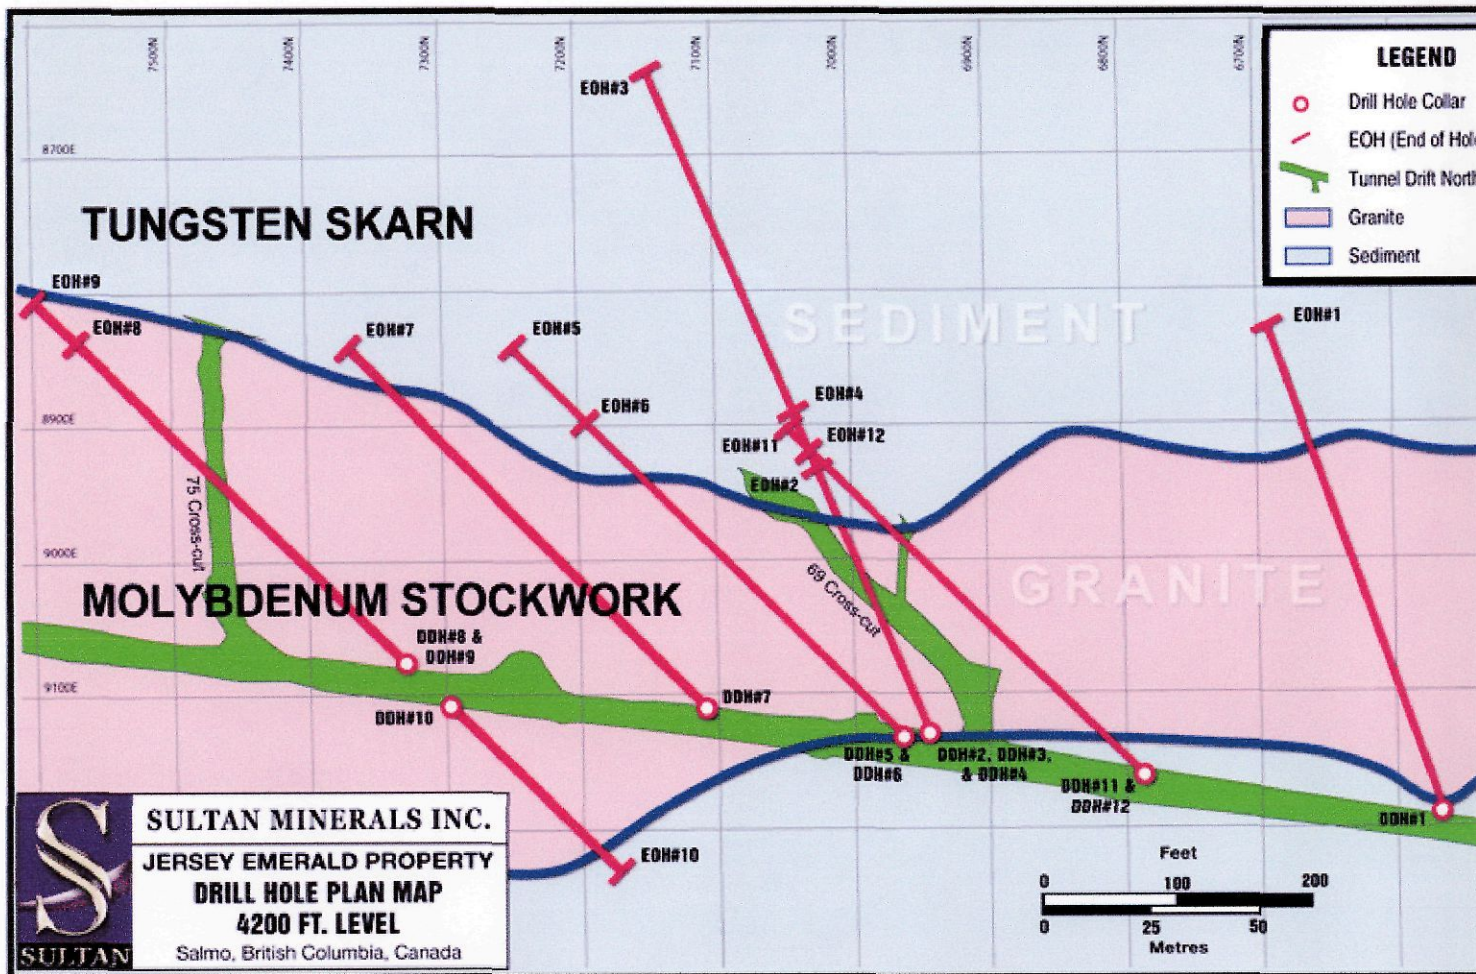

TGS → Jersey-Emerald

TOS → Jersey - Emerald
June 13/05

LEGEND

- Tungsten Workings
- Areas of Potential Tungsten Mineralization
- Lead-Zinc-Silver Workings
- Roads
- Portal

SULTAN MINERALS INC.
JERSEY EMERALD PROPERTY
POTENTIAL TUNGSTEN MINERALIZATION
Salmo, British Columbia, Canada

S SULTAN MINERALS INC.
JERSEY EMERALD PROPERTY
MOLYBDENUM TARGET
Salmo, British Columbia, Canada

LEGEND

Tungsten Workings

Lead-Zinc-Silver Workings

MoS₂ Quartz veining

Drill Holes

Portal

8000N