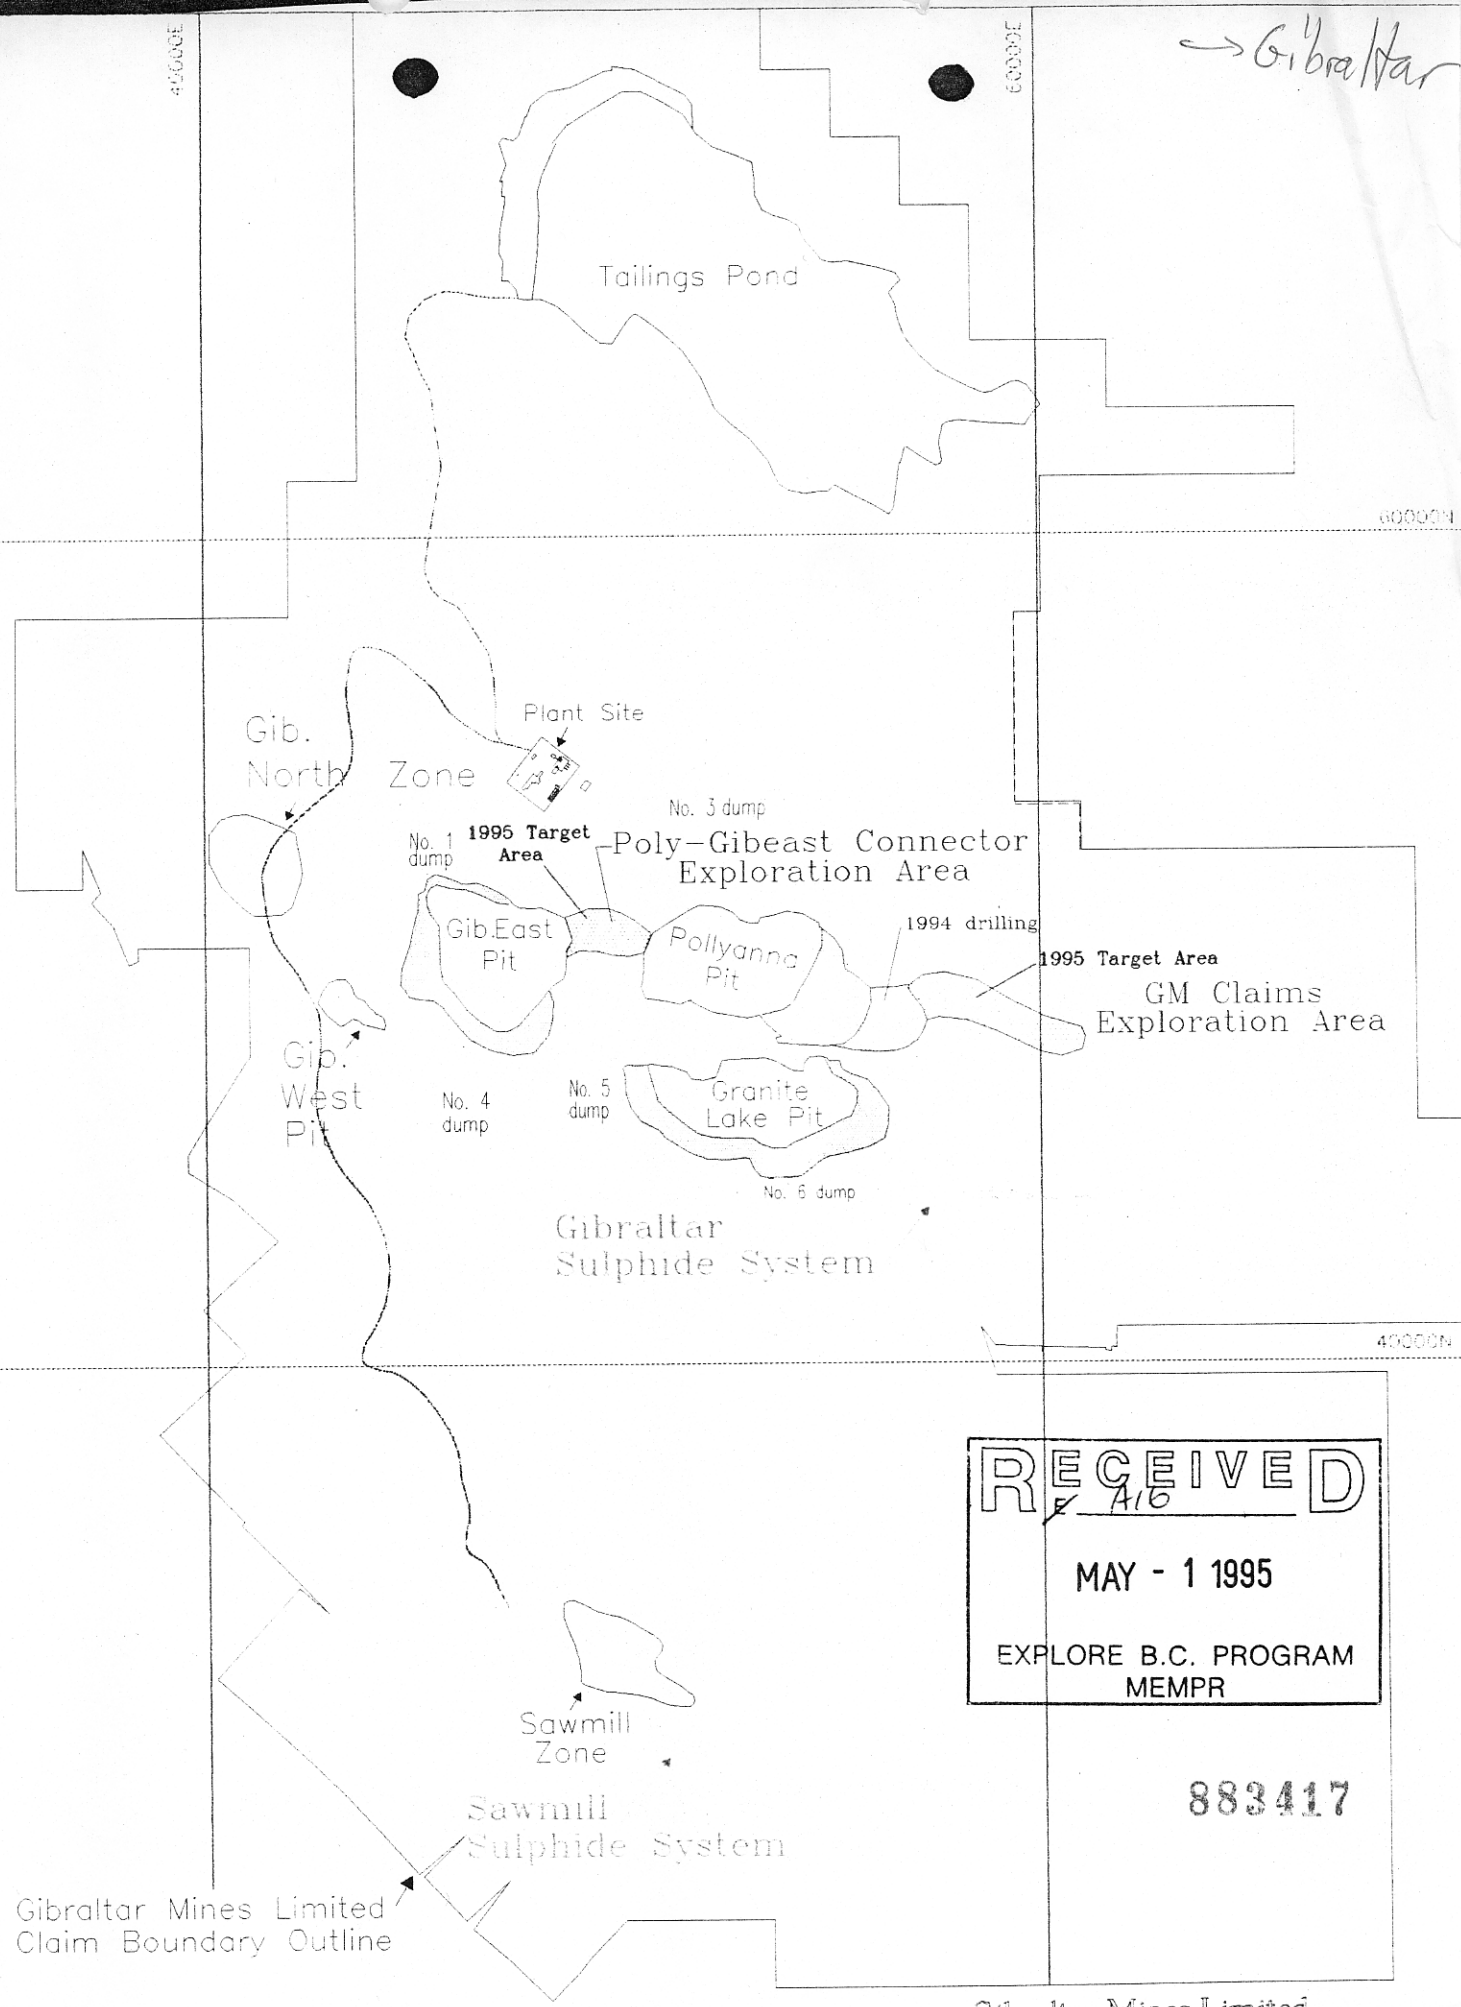

→ Gibraltar

40000E

60000E

60000N

40000N

**RECEIVED**  
 / AIG  
 MAY - 1 1995  
 EXPLORE B.C. PROGRAM  
 MEMPR

883417

Gibraltar Mines Limited  
Claim Boundary Outline

Gibraltar Mines Limited