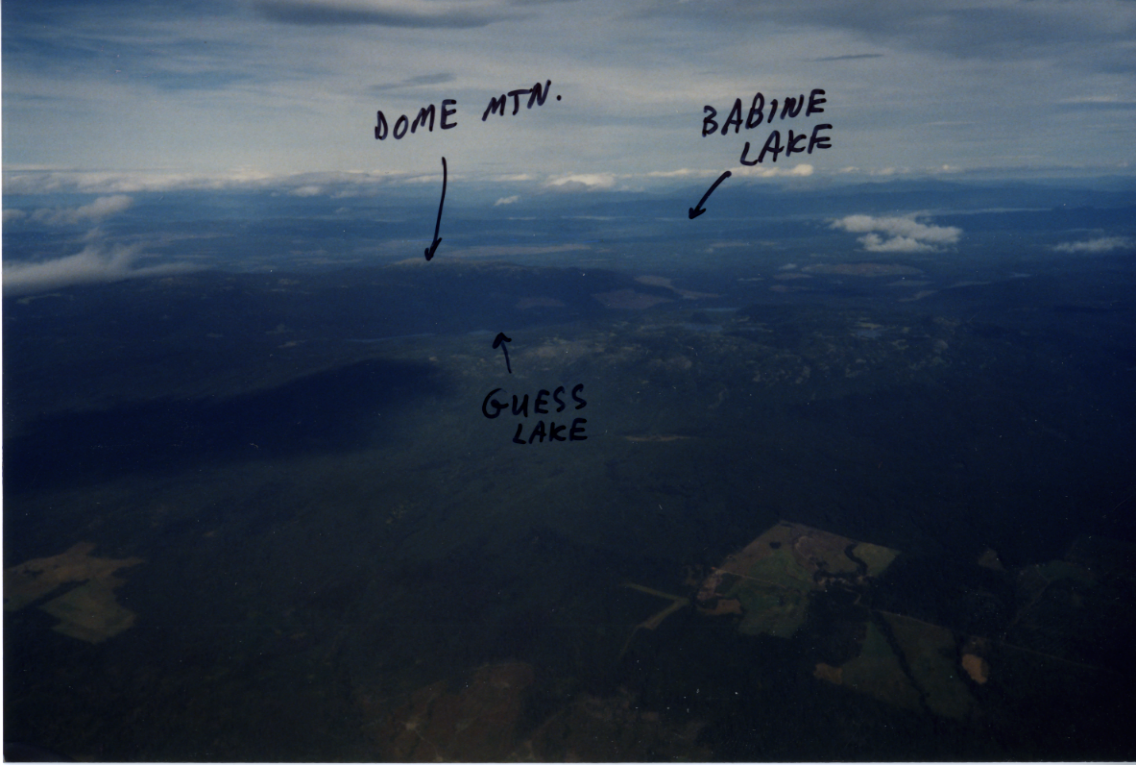

DOME MTN.

BABINE
LAKE

GUESS
LAKE

~~57.~~ Looking N over DAME MTN.

PC 11+88 NNNNNN-00 000

882395