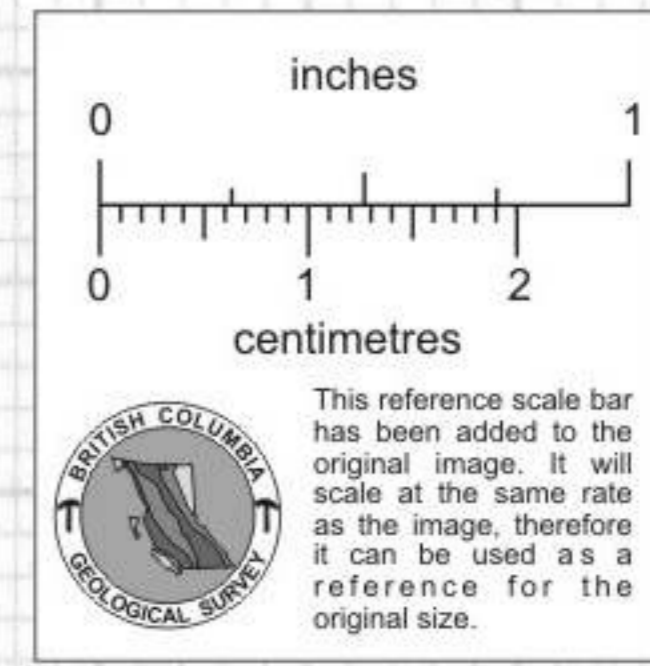

- Black phyllite (3)
- Gray (2)
- Limestone (4)
- Qtz-Con (5)
- Qtz (1)
- SS (1)

NOBLE
862354

PINE 588004

PINE 588004

PINE 588004

LINE 2900N
3180N
82522

LINE 2880N

LINE 2860N