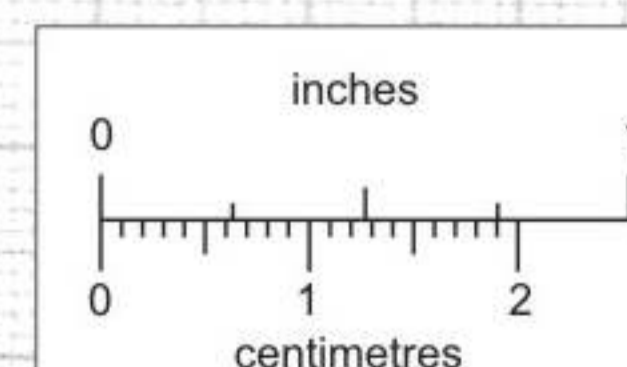

BIG KIDD BRECCIA
ASPEN GROVE AREA
NICOLA MINING DIVISION

SELF POTENTIAL RESULTS (millivolts)