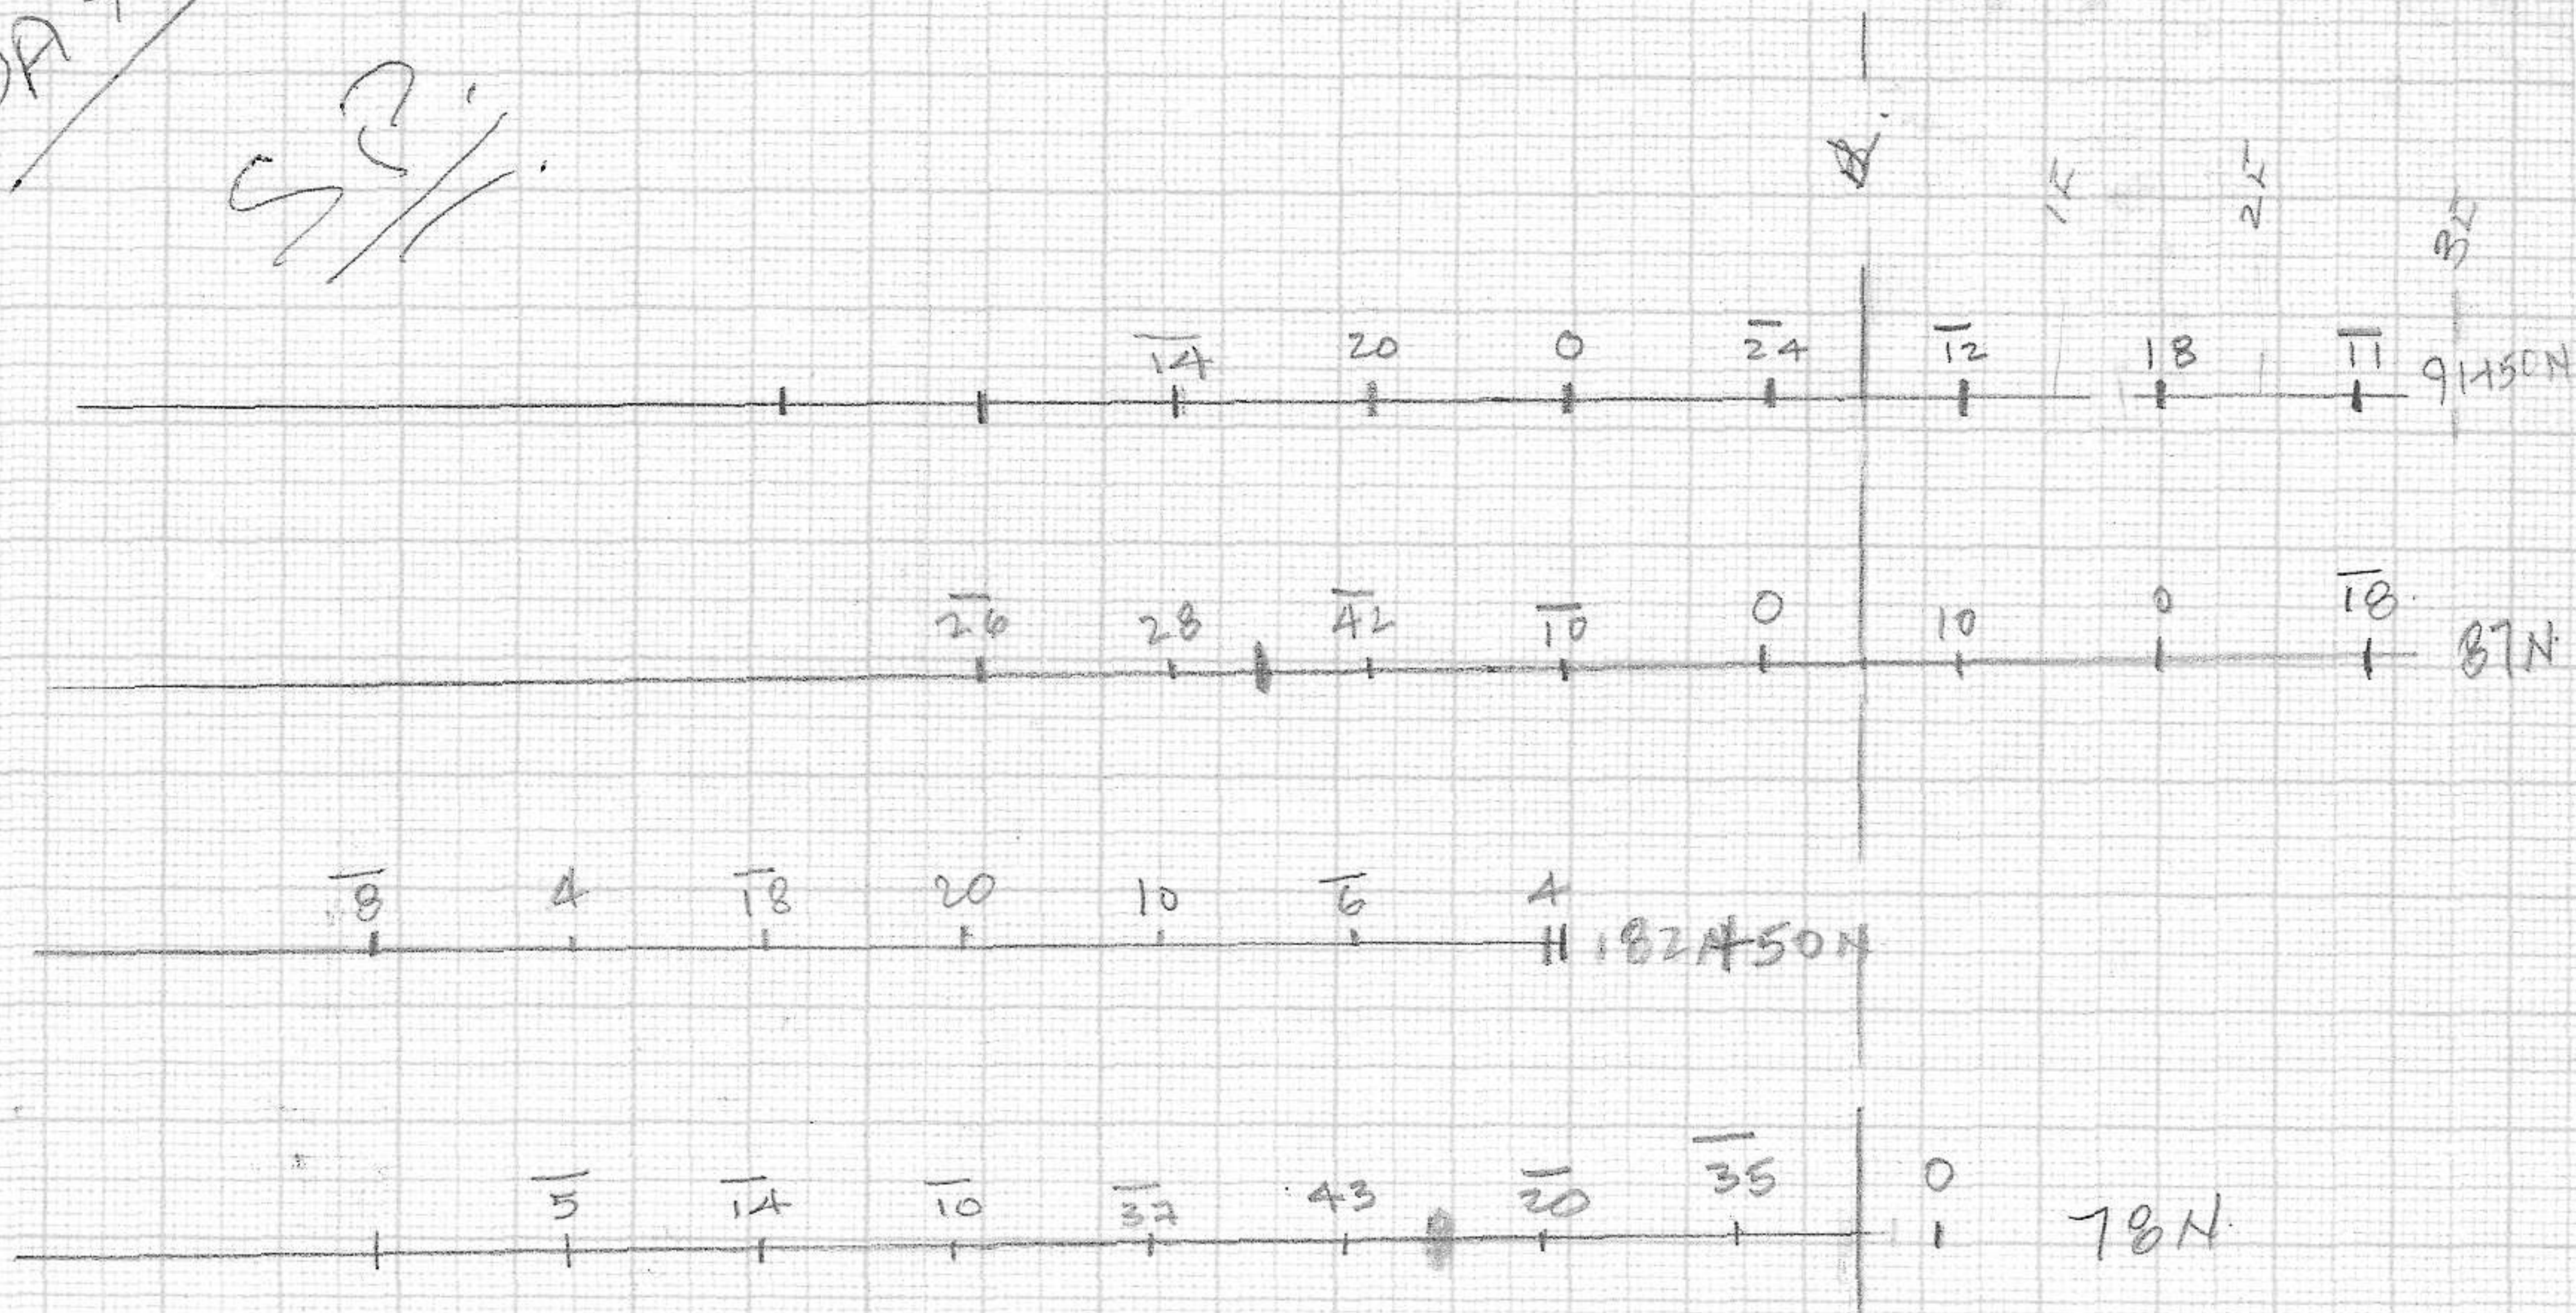

DA-100

S3

BIG KIDD BRECCIA
ASPEN GROVE AREA
NICOLA MINING DIVISION

SELF POTENTIAL RESULTS (millivolts)

862108