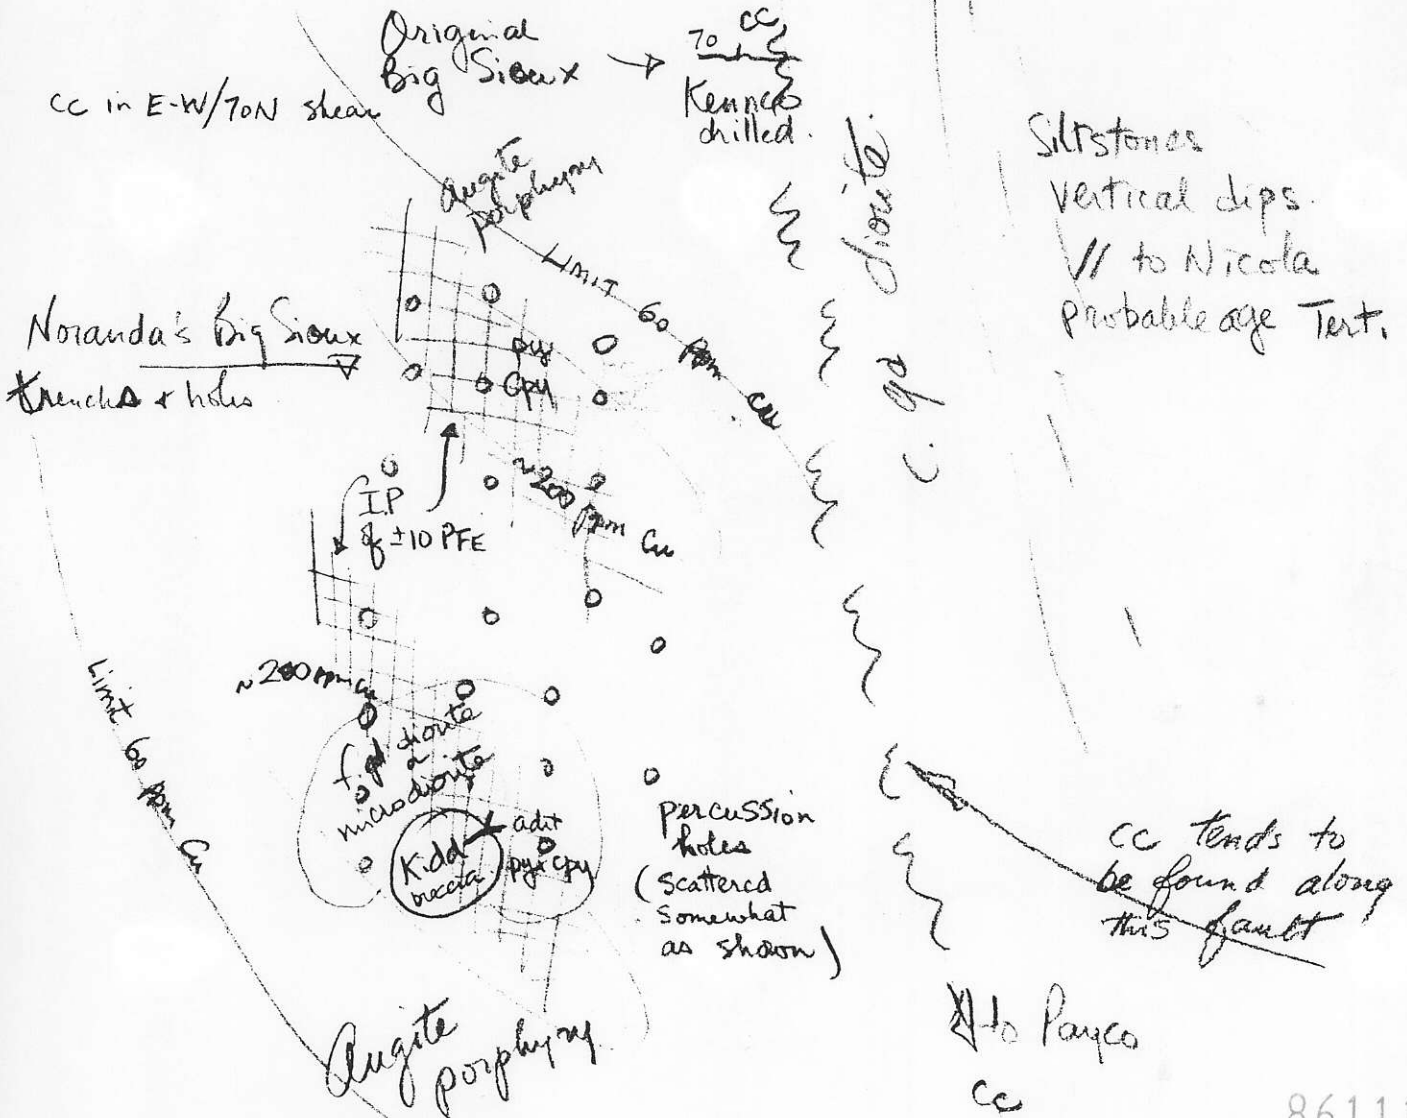

Blue Jay area

Sketch of David Minerals Property
Sept 1972
A.D. Drummond

not to scale

Tule Lake location(?)

Aspen Grove, BC

Hans Haveron, David Minerals
Frontier Mines - AMAX 1972 option
(dropped 1972)

861113