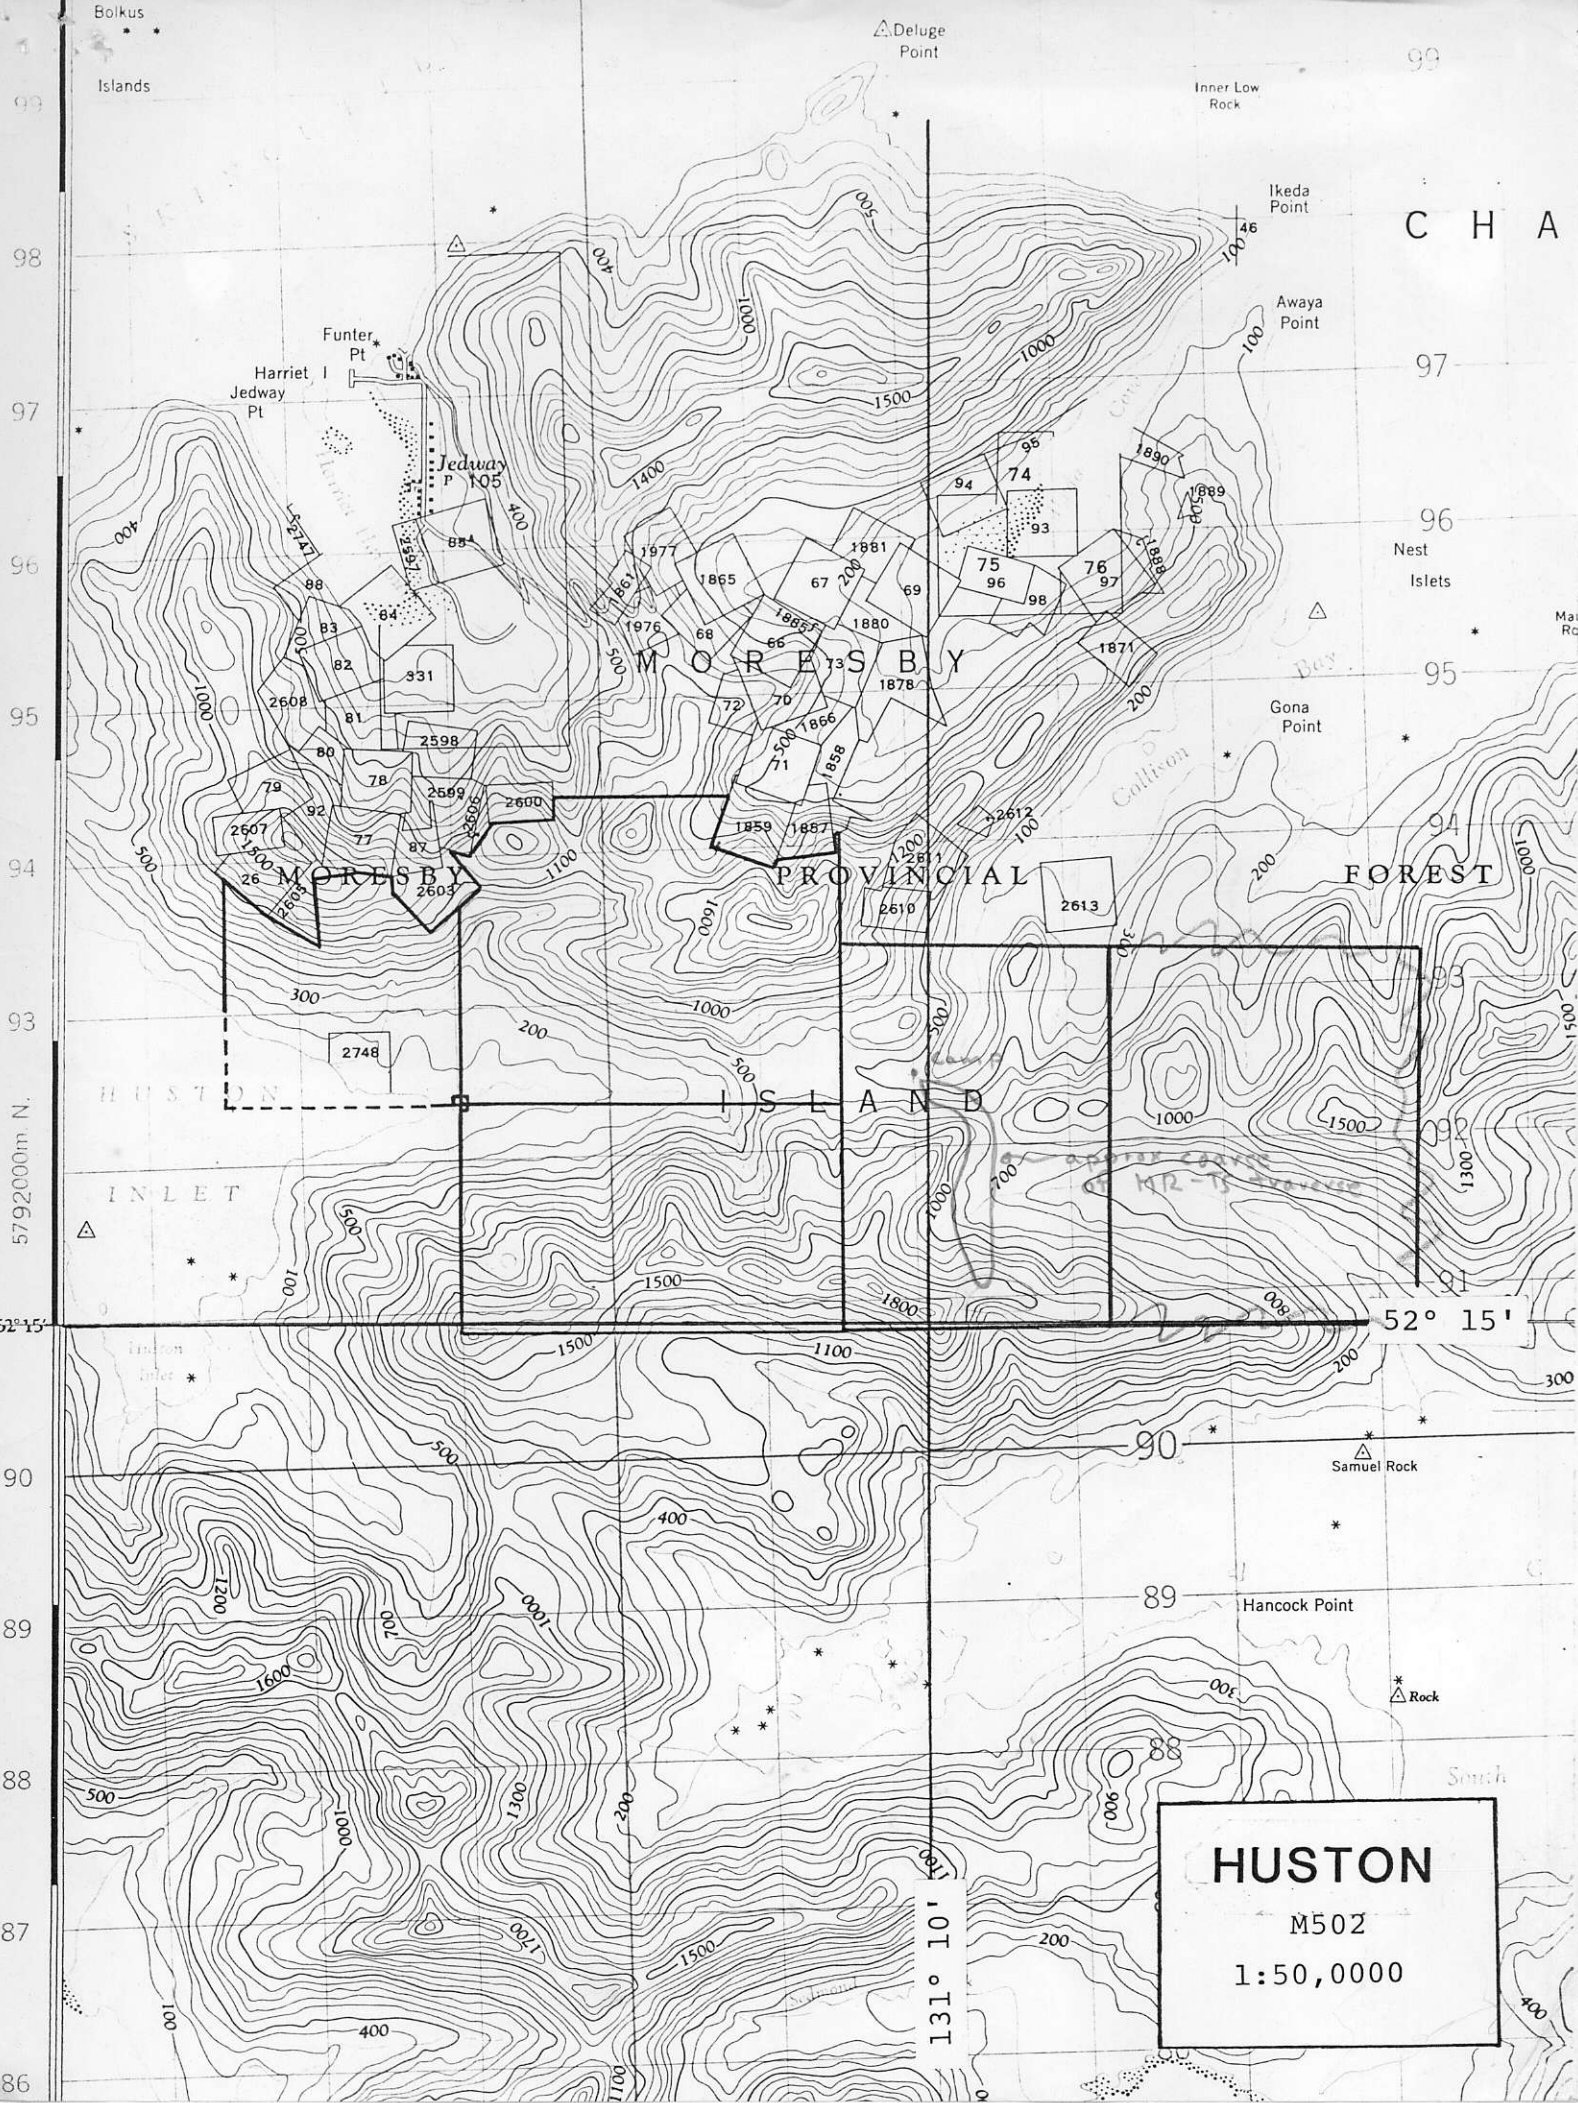

99

CH A

97

96

95

94

93

92

91

90

89

88

87

86

5792000m. N.
52° 15'

131° 10'

HUSTON
M502
1:50,000

Bolkus

Islands

Deluge Point

Inner Low Rock

Ikedda Point

Awaya Point

Harriet I
Jedway Pt

Funter Pt

Jedway P 105

Nest Islets

Gona Point

M O R E S B Y

M O R E S B Y

M O R E S B Y

H U S T O N

I S L A N D

F O R E S T

Samuel Rock

Hancock Point

Rock

South