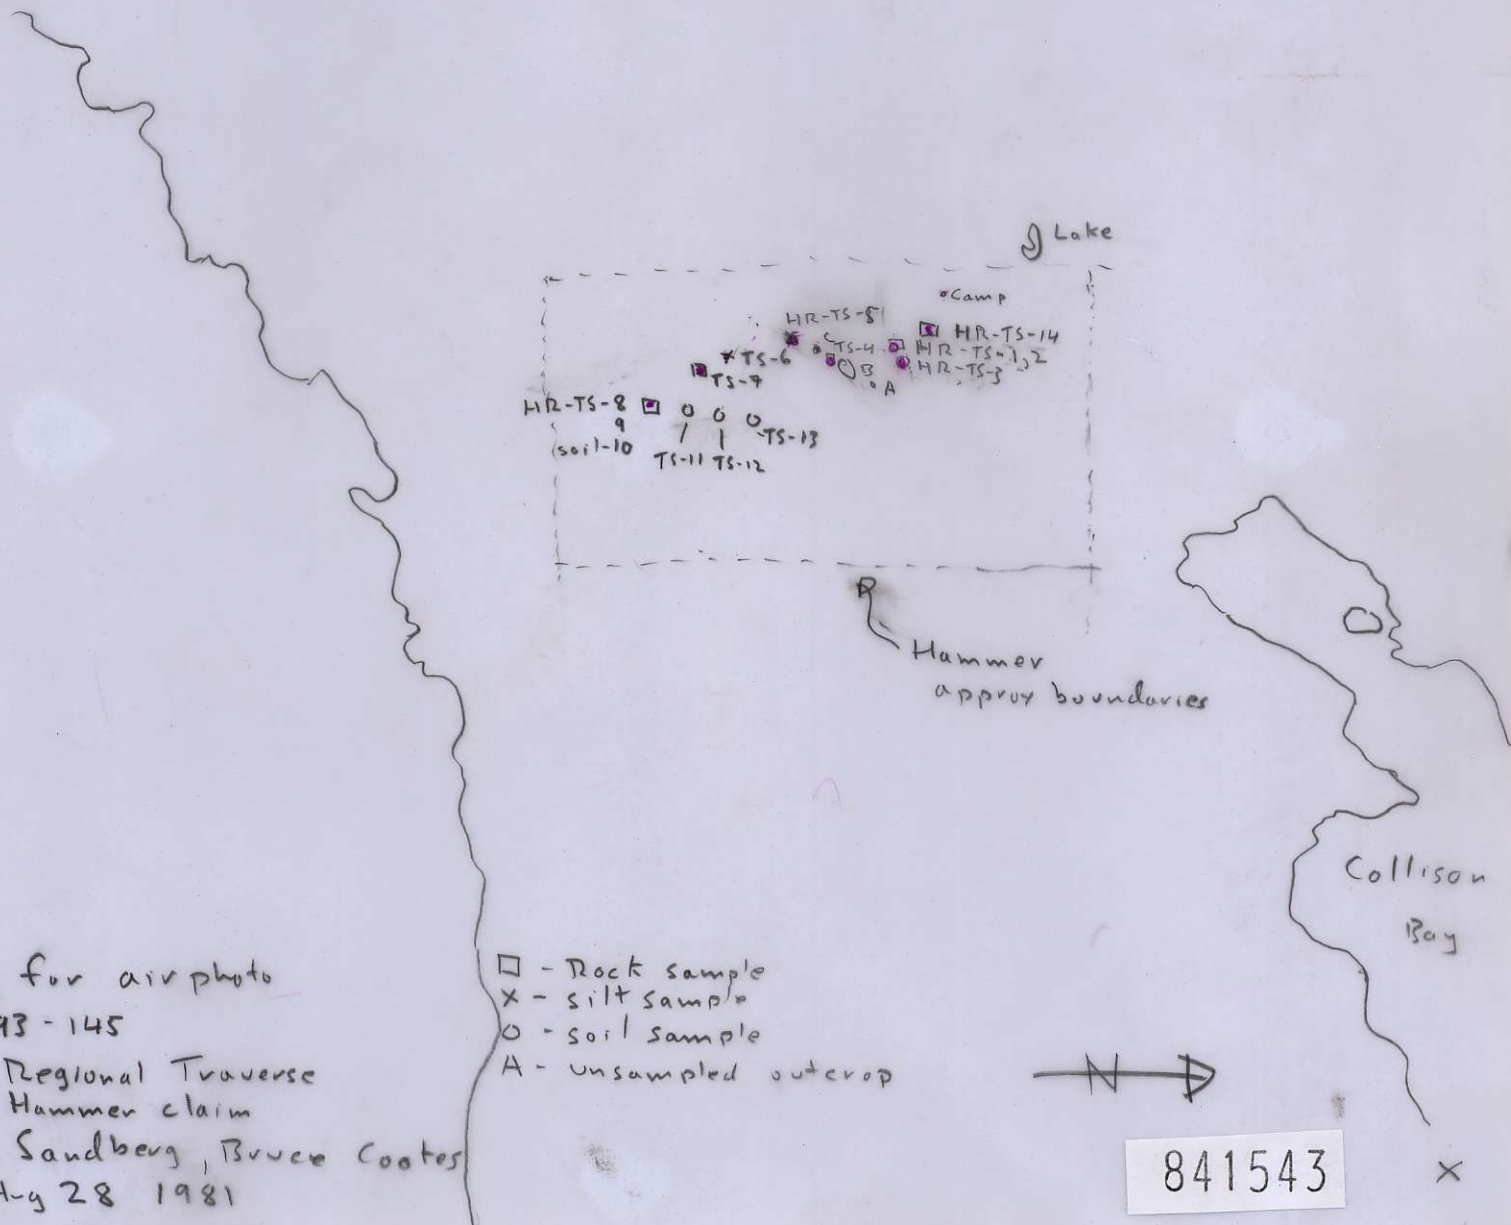

# TMS Regional Traverse

Huston Inlet

Overlay for air photo  
BC 5093-145

Huston Regional Traverse  
across Hammer claim

Tim Sandberg, Bruce Coates  
Aug 28 1981

- - Rock sample
- × - silt sample
- - soil sample
- A - unsampled outcrop

92

91

90

89

88

87

86

5792000m. N.  
52° 15'

131° 10'

**HUSTON**  
M502  
1:50,000

Bolkus

Islands

Deluge Point

Inner Low Rock

Ikedda Point

Awaya Point

H U S T O N

I S L A N D

F O R E S T

Samuel Rock

Hancock Point

Rock

South