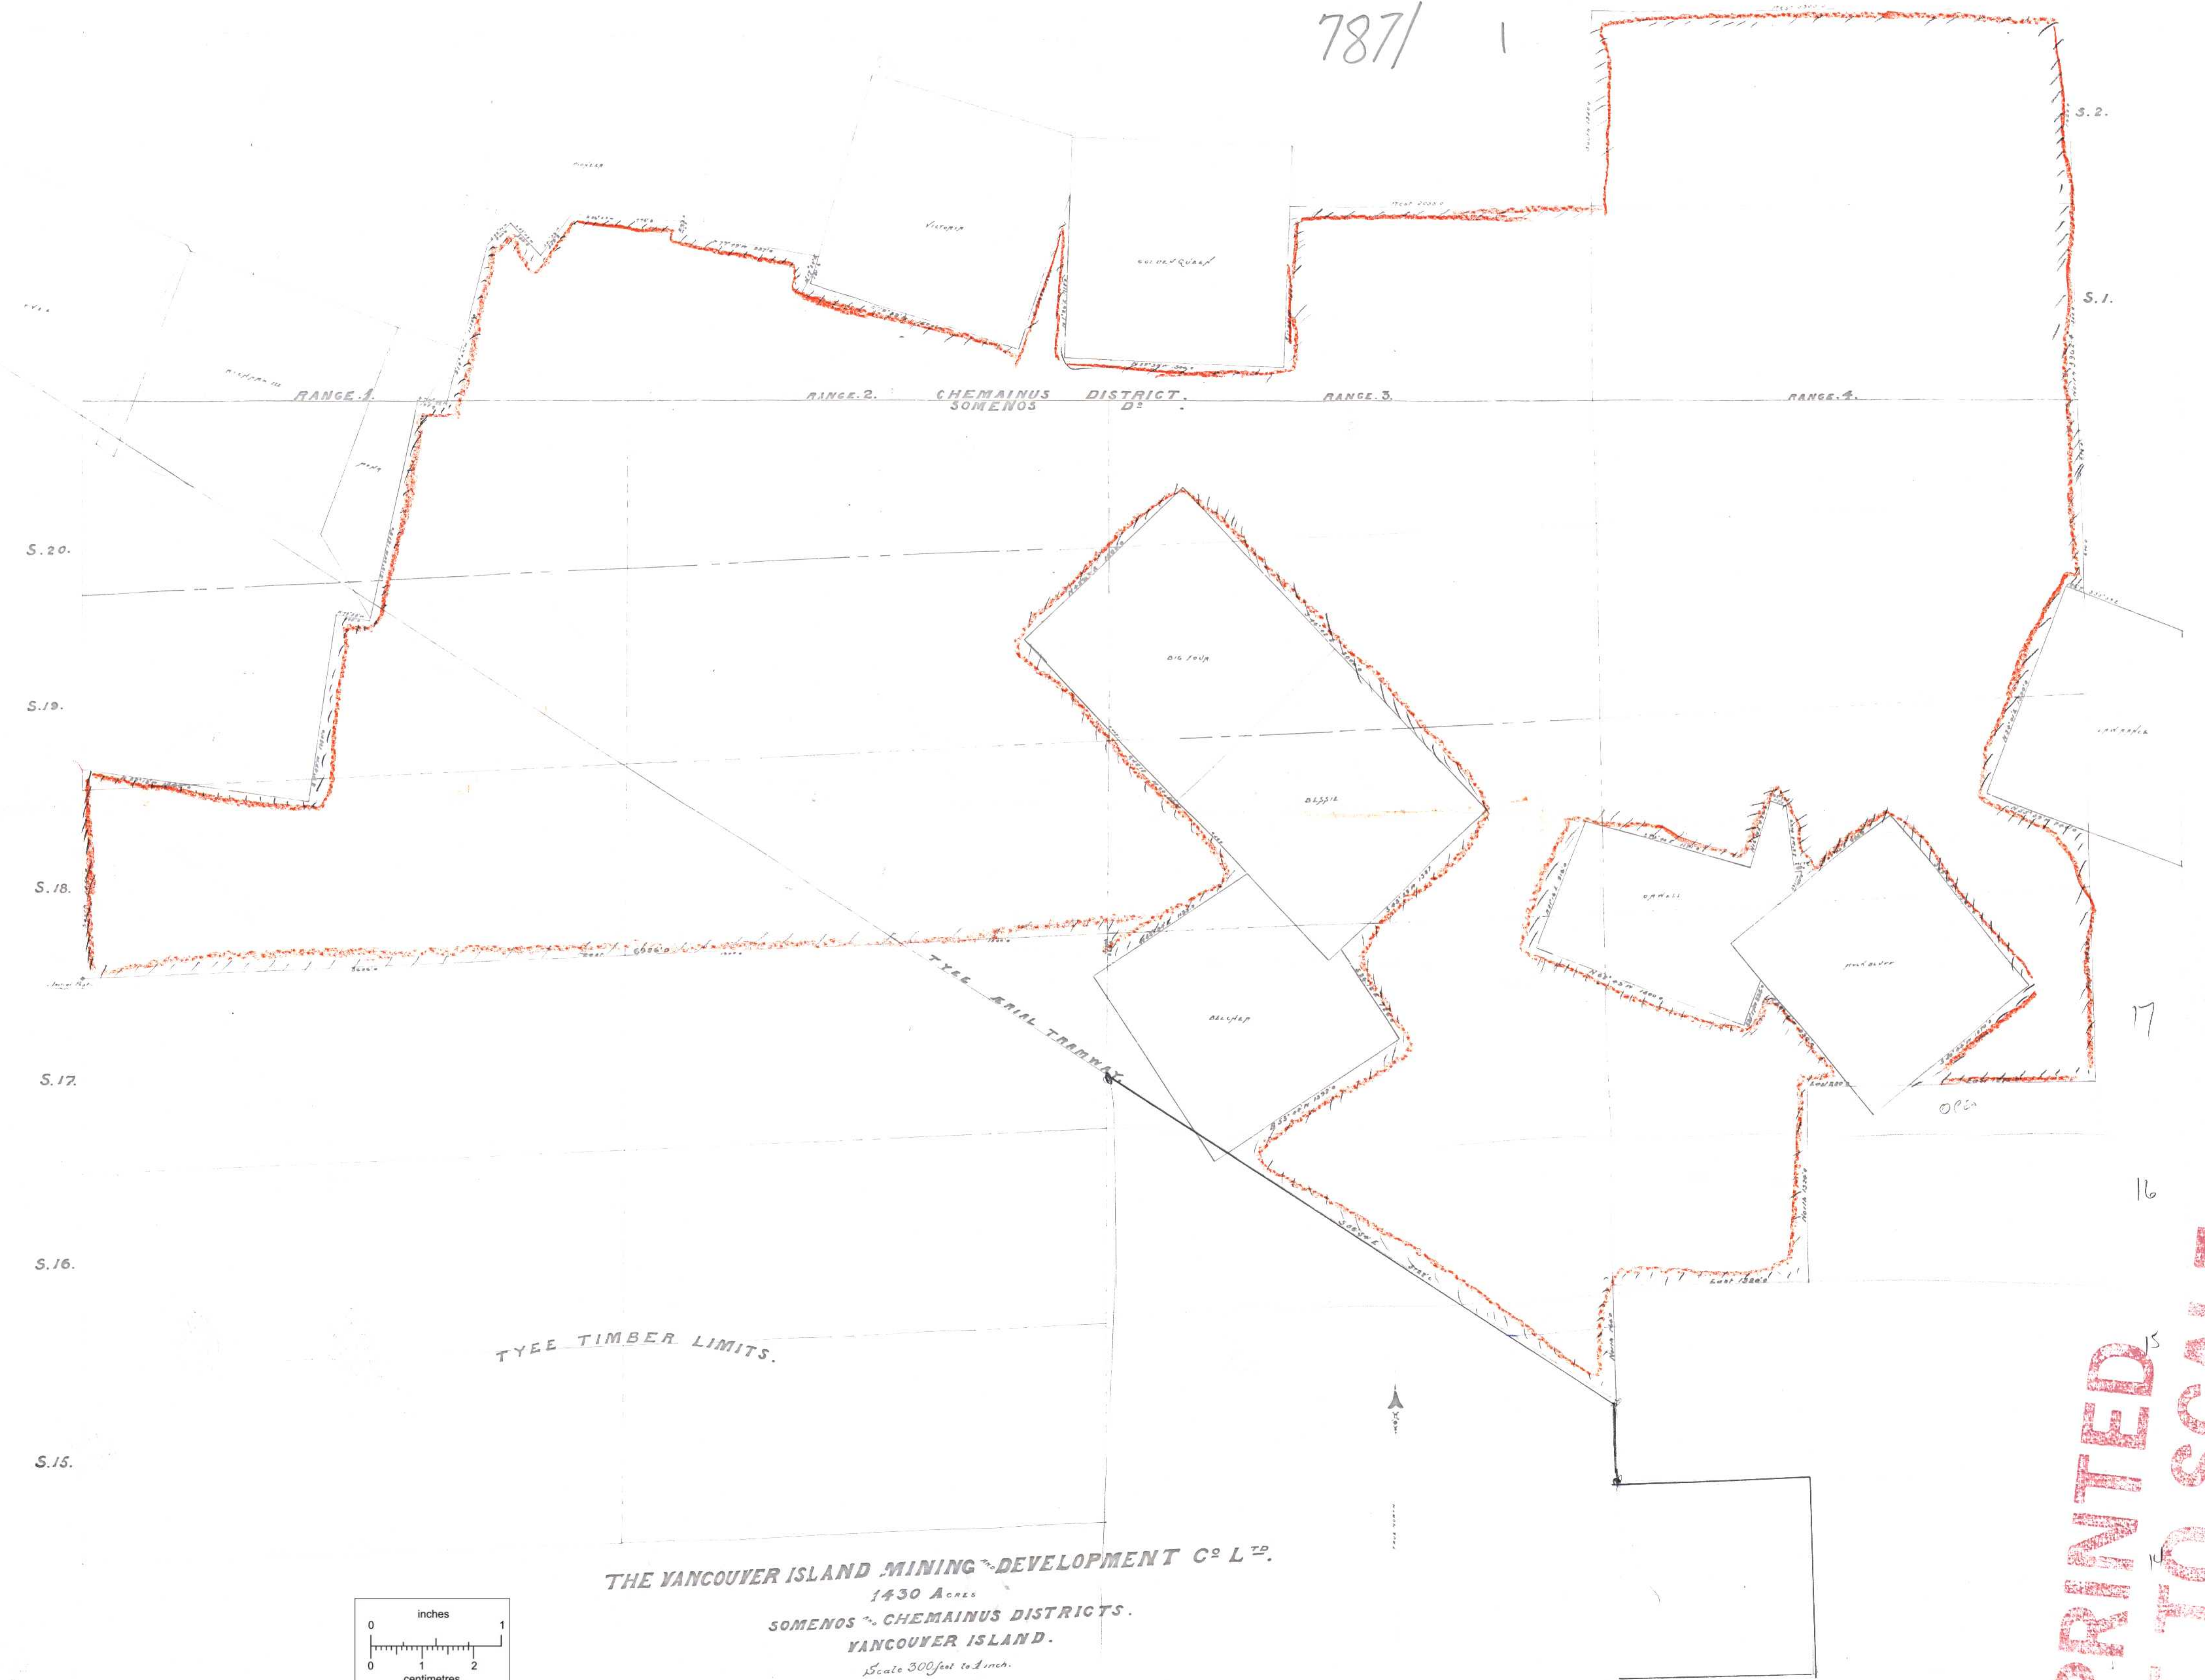

77  
Registered to the day of 1905  
Revised 1905

787/1

TYEE TIMBER LIMITS.

THE VANCOUVER ISLAND MINING & DEVELOPMENT CO. L<sup>TD</sup>.  
1430 Acres  
SOMENOS & CHEMAINUS DISTRICTS.  
VANCOUVER ISLAND.  
Scale 300 feet to 1 inch.

827340

PRINTED  
NOT TO SCALE