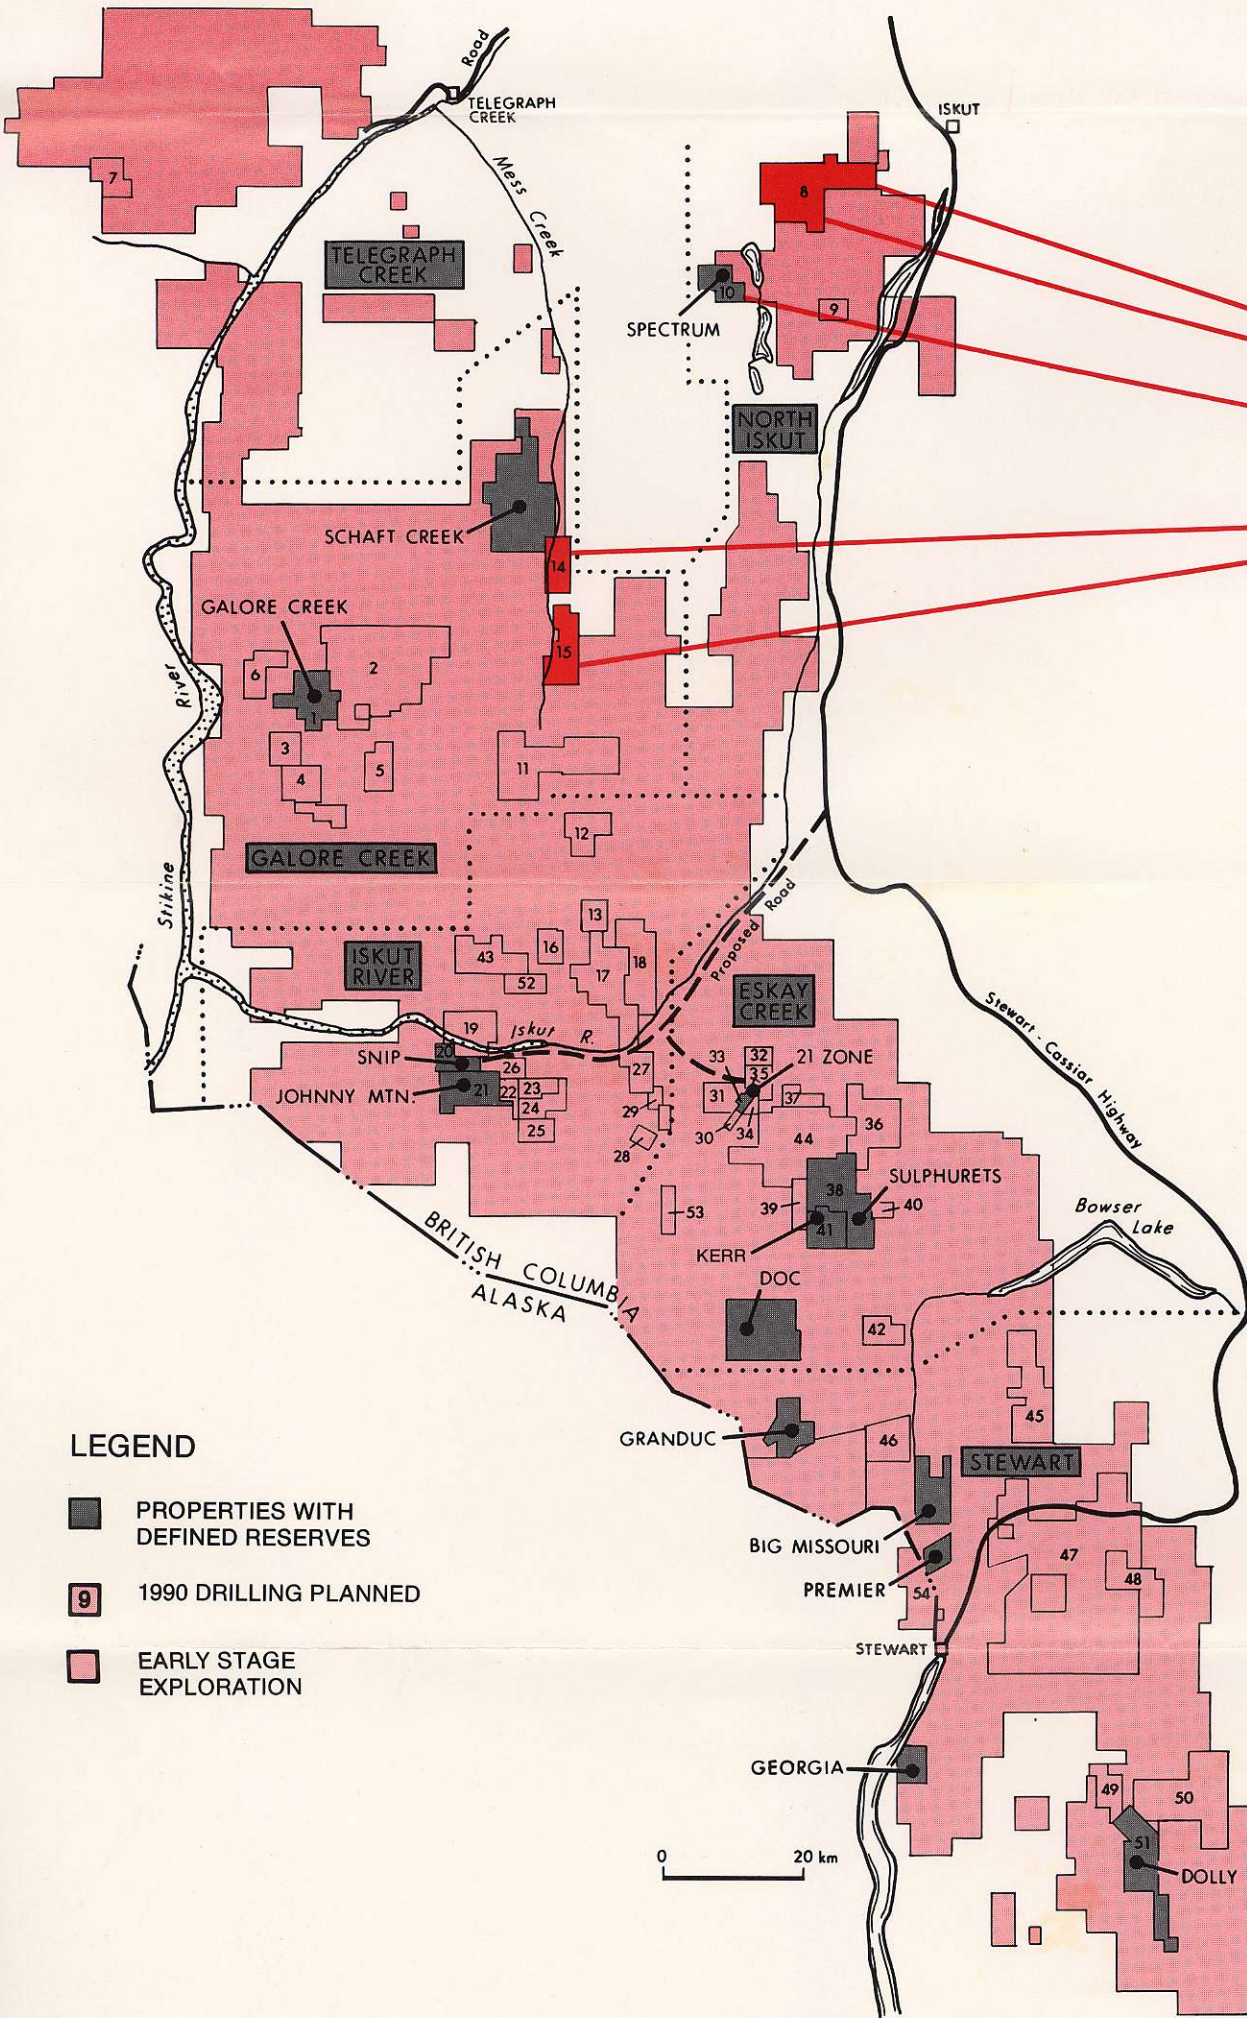

# DRILLING IN THE STIKINE ARCH GOLD DISTRICT

NORTHWESTERN BRITISH COLUMBIA

COLUMBIA GOLD MINES • TRIUMPH RESOURCES • NORTHERN CROWN MINES

### LEGEND

- PROPERTIES WITH DEFINED RESERVES
- 1990 DRILLING PLANNED
- EARLY STAGE EXPLORATION

For further information contact:

**The Western Prospector Group**  
 COLUMBIA GOLD MINES LTD. VSE Trading Symbol (COB)  
 TRIUMPH RESOURCES LTD. VSE Trading Symbol (TUM)  
 NORTHERN CROWN MINES LTD. VSE Trading Symbol (NCW)