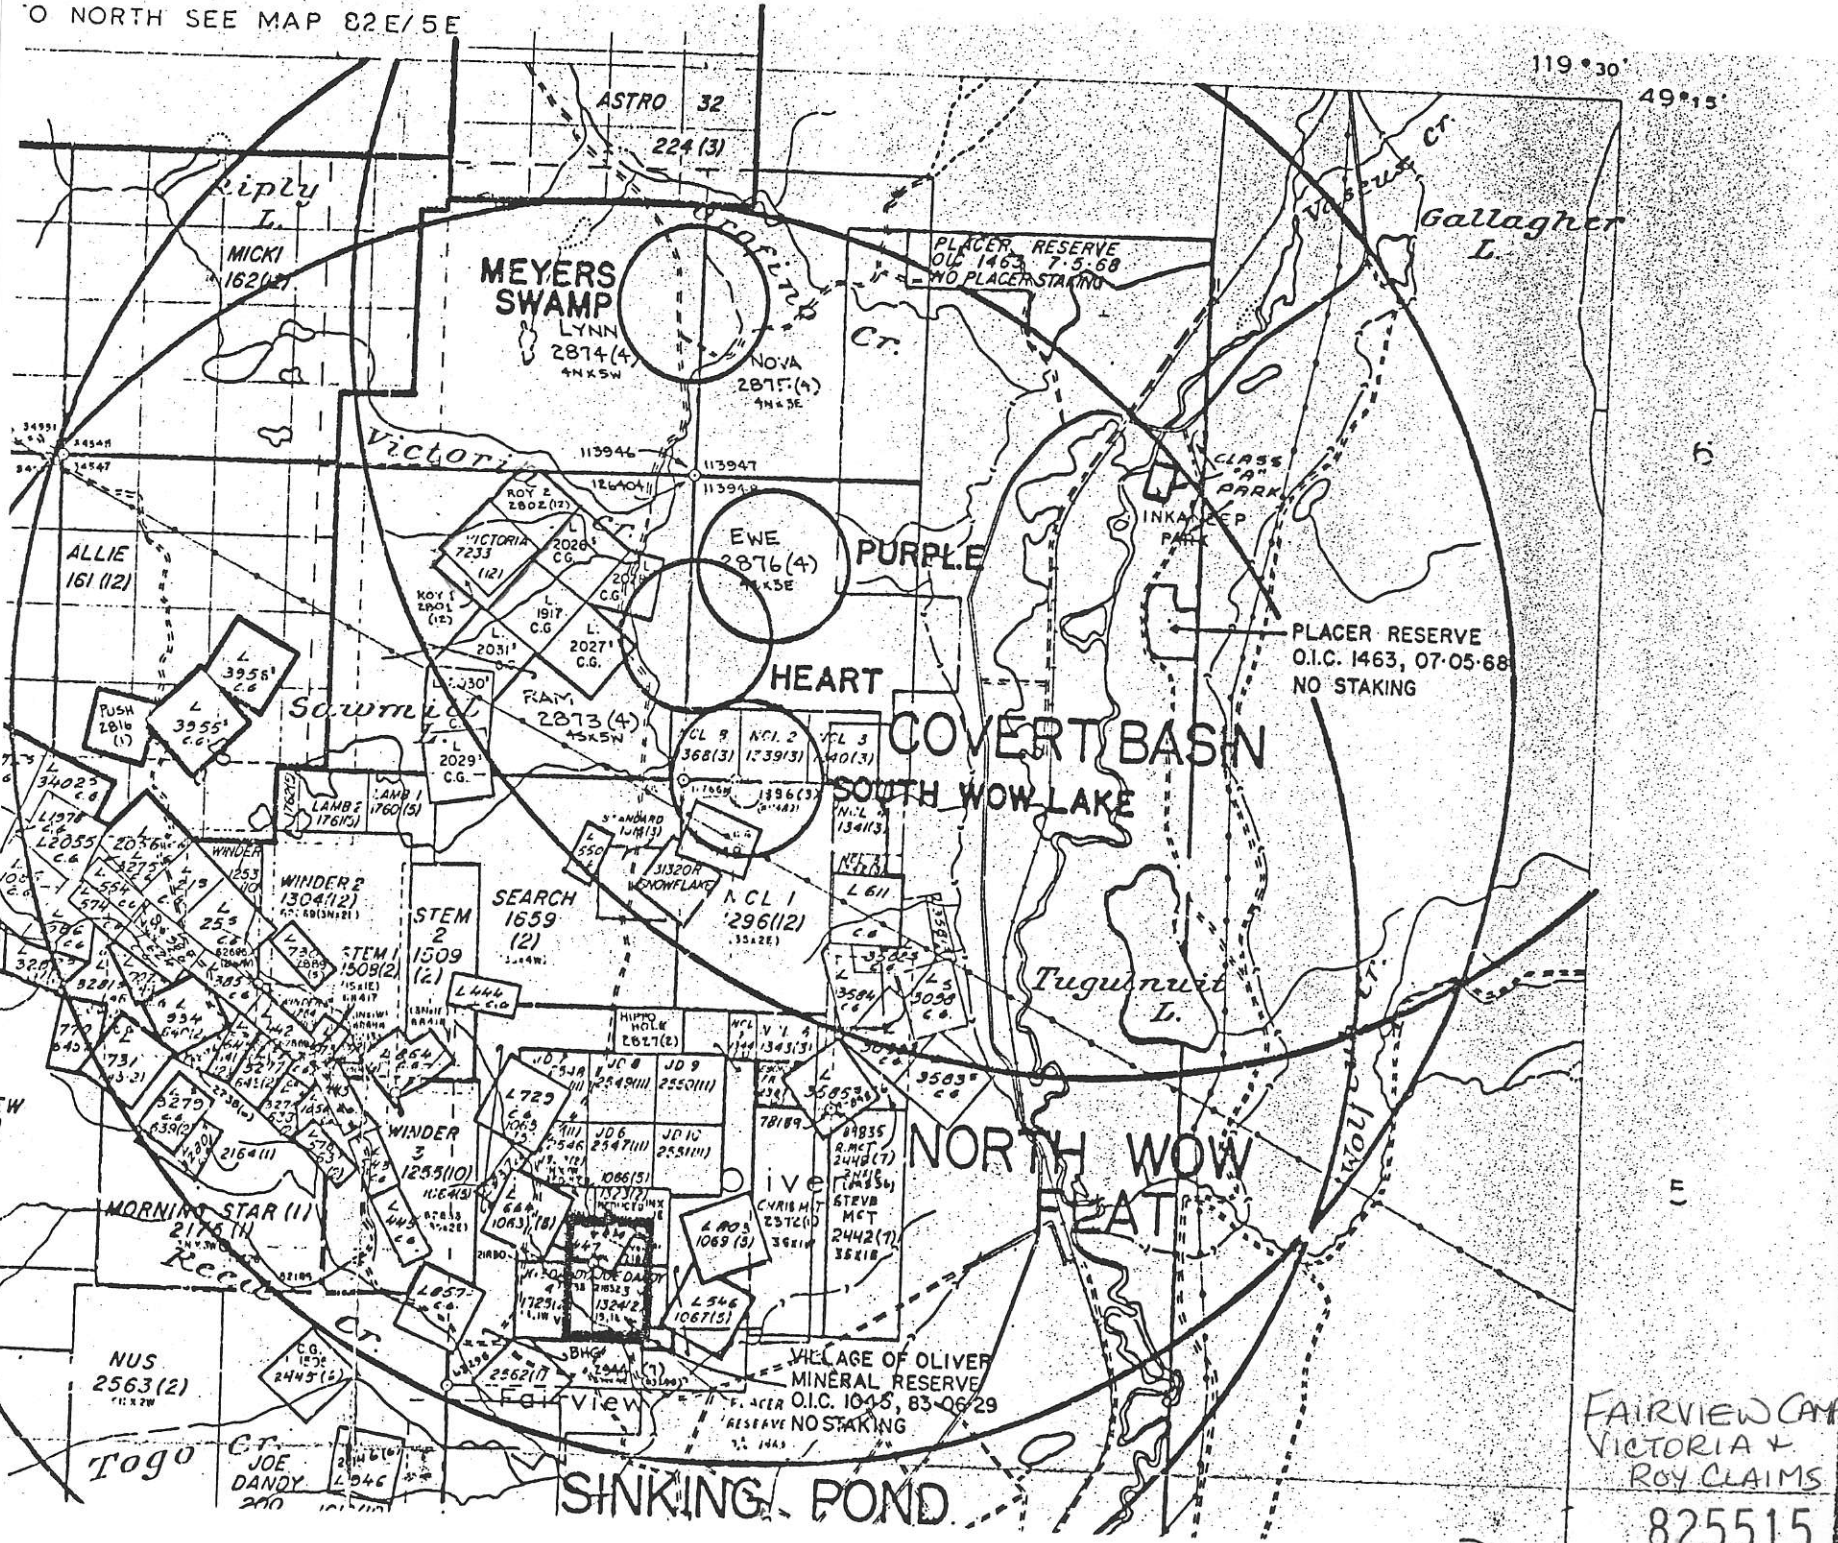

0 NORTH SEE MAP 82E/5E

119°30' 49'15"

FAIRVIEW CAMP
 VICTORIA +
 ROY CLAIMS

825515