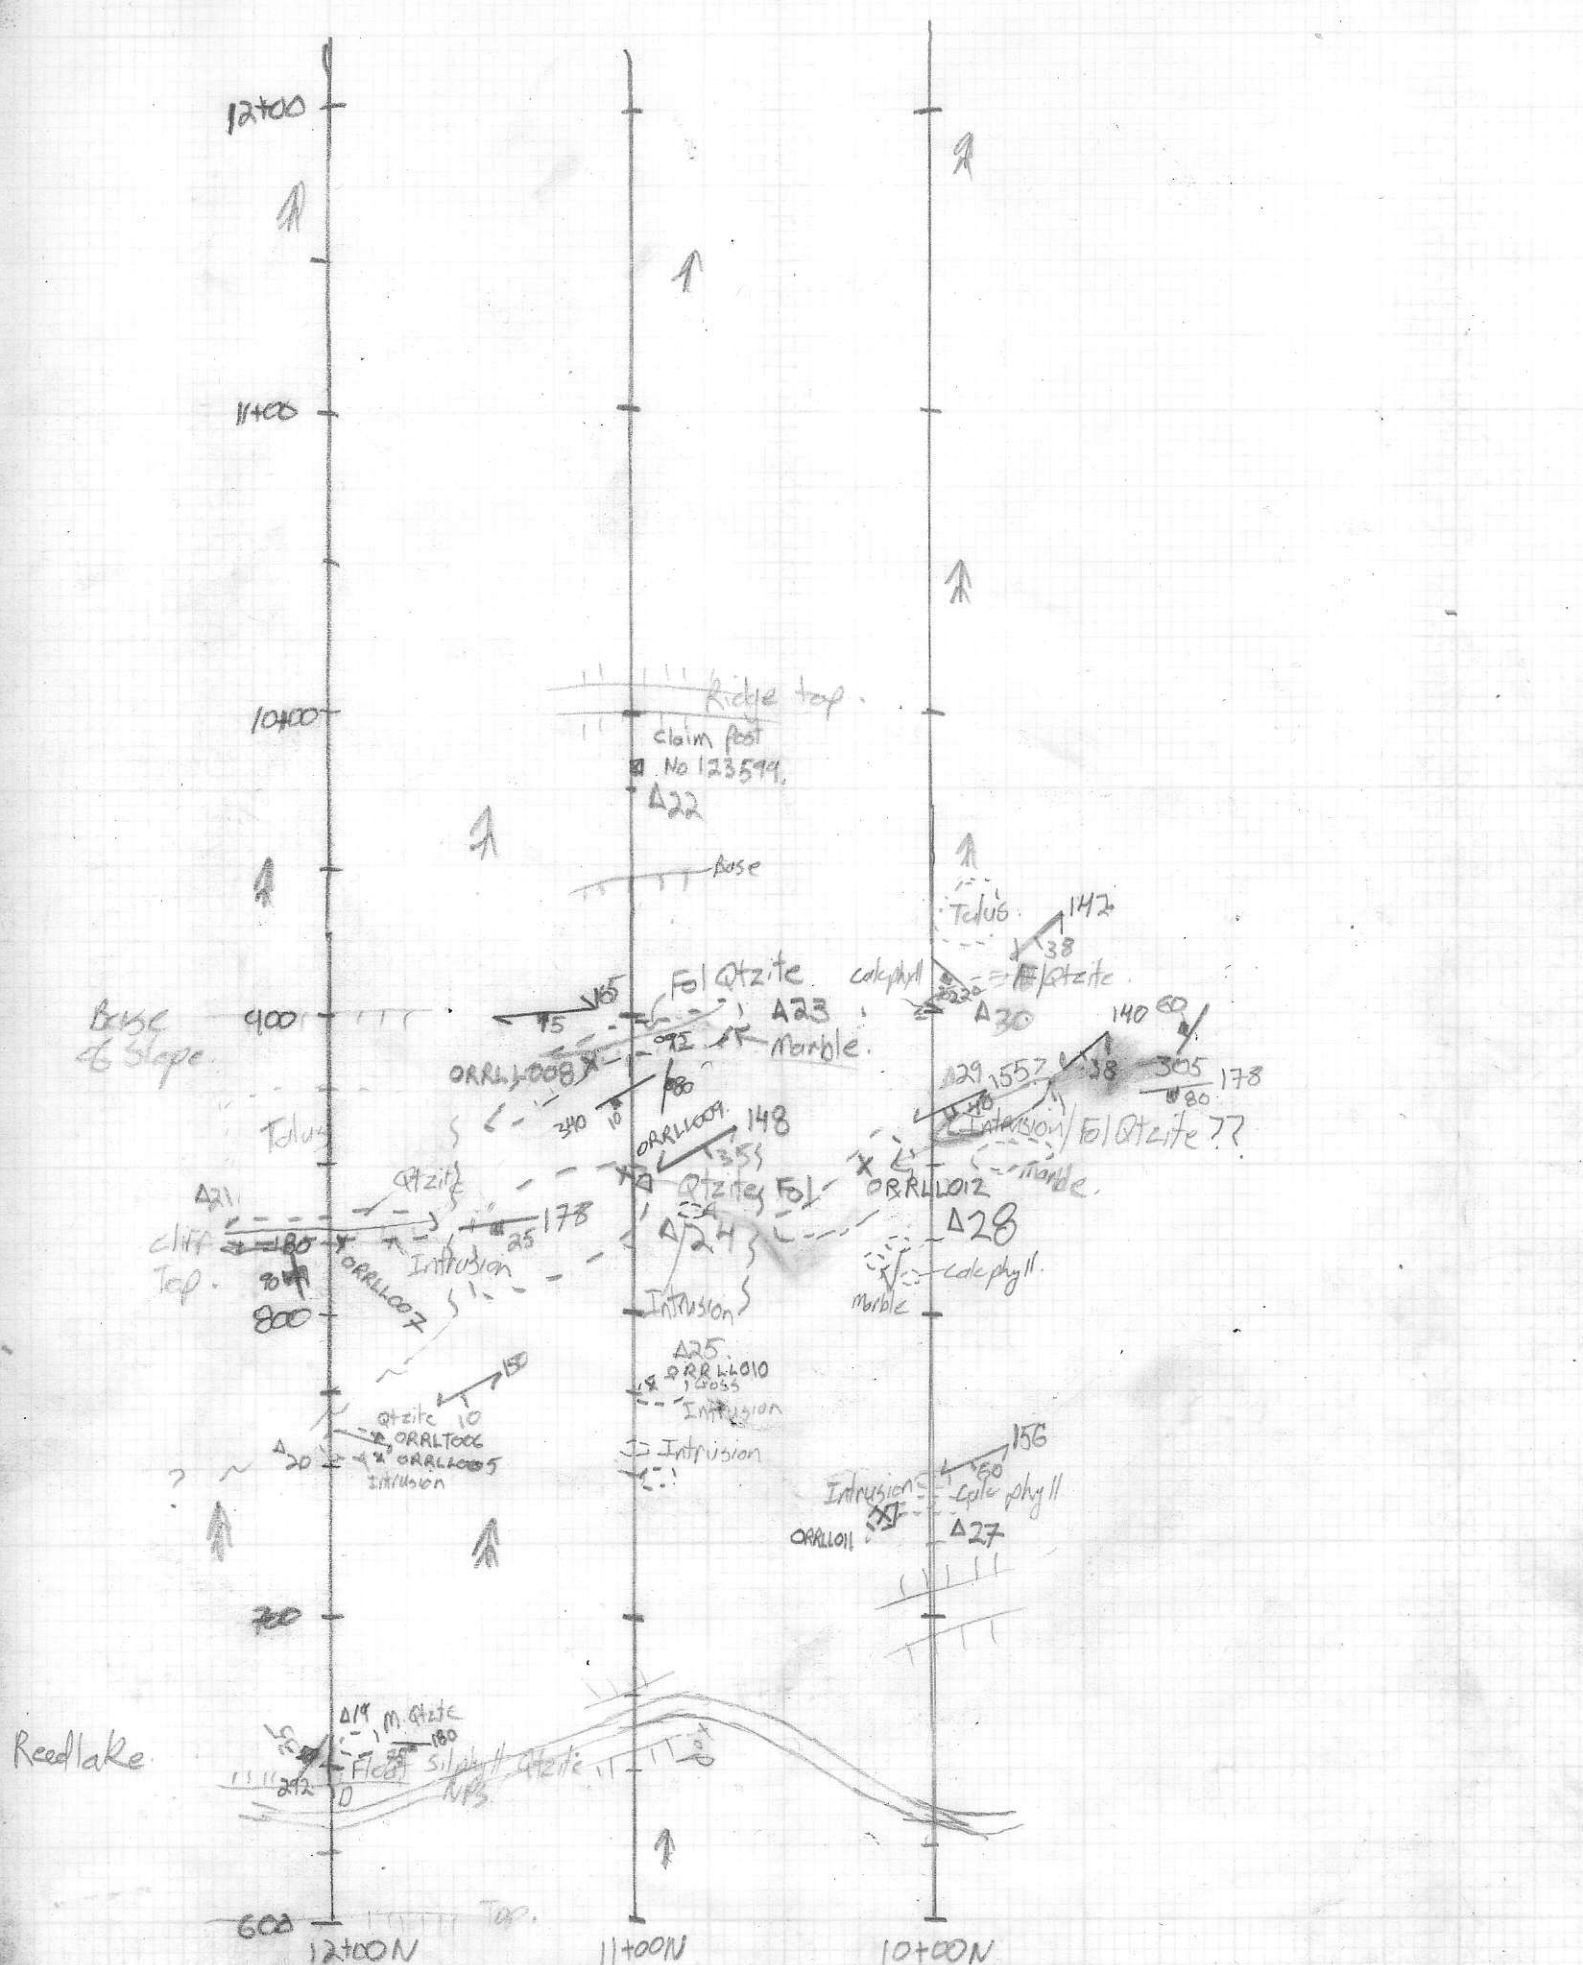

Reed Lake
 1-2500
 R Young
 Aug 24/90

Richter/Reed Lake
 1990

824134

Reed bike
 1:2500
 Aug 22 / 90.
 R. Young

Reed lake.

Reed Lake

1:2500

R. Young Aug 1970