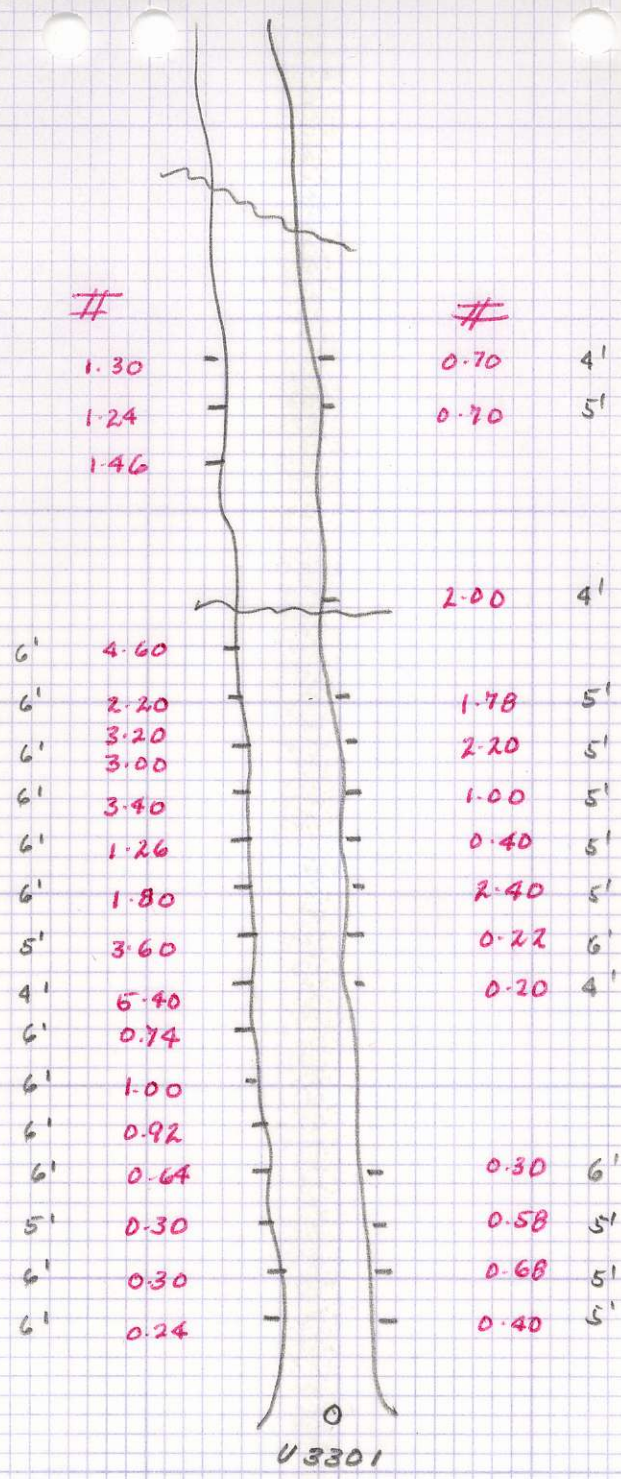

REXPAR 

BD ZONE - PORTAL

MAY - 57  
1" = 20'

Rexspar 82M  
823820