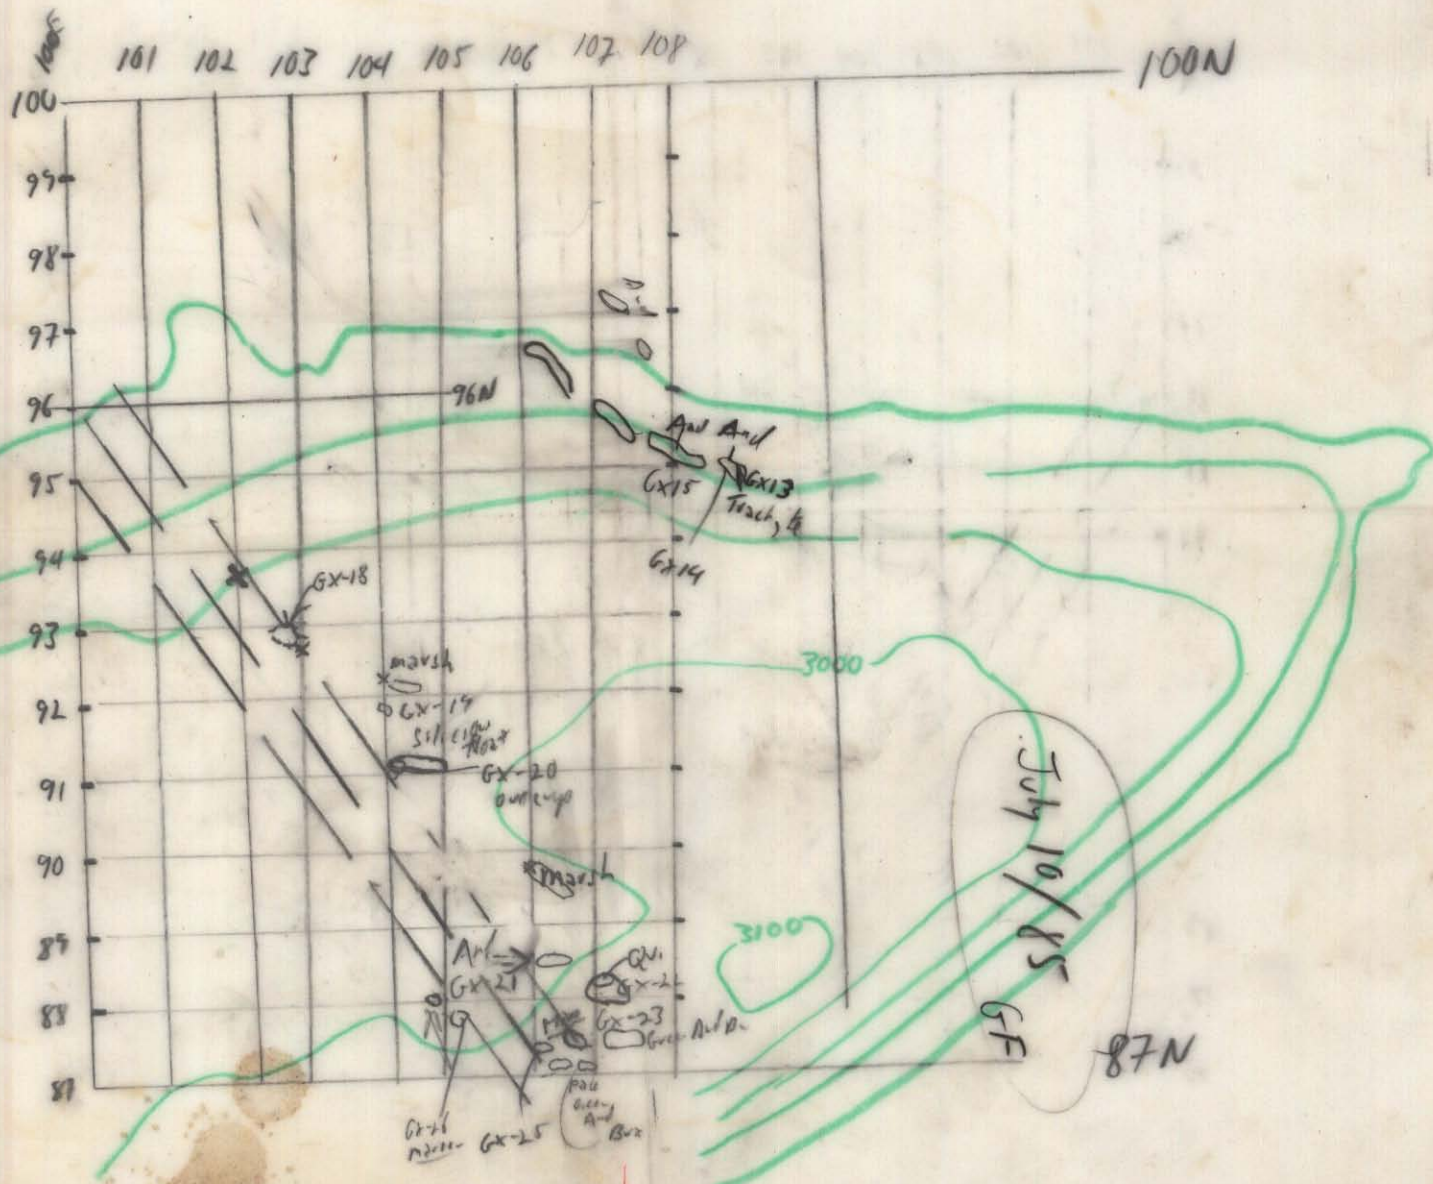

821799

Trout 093F/10

July 13/85 GF

018

BC 7622

inches

centimetres