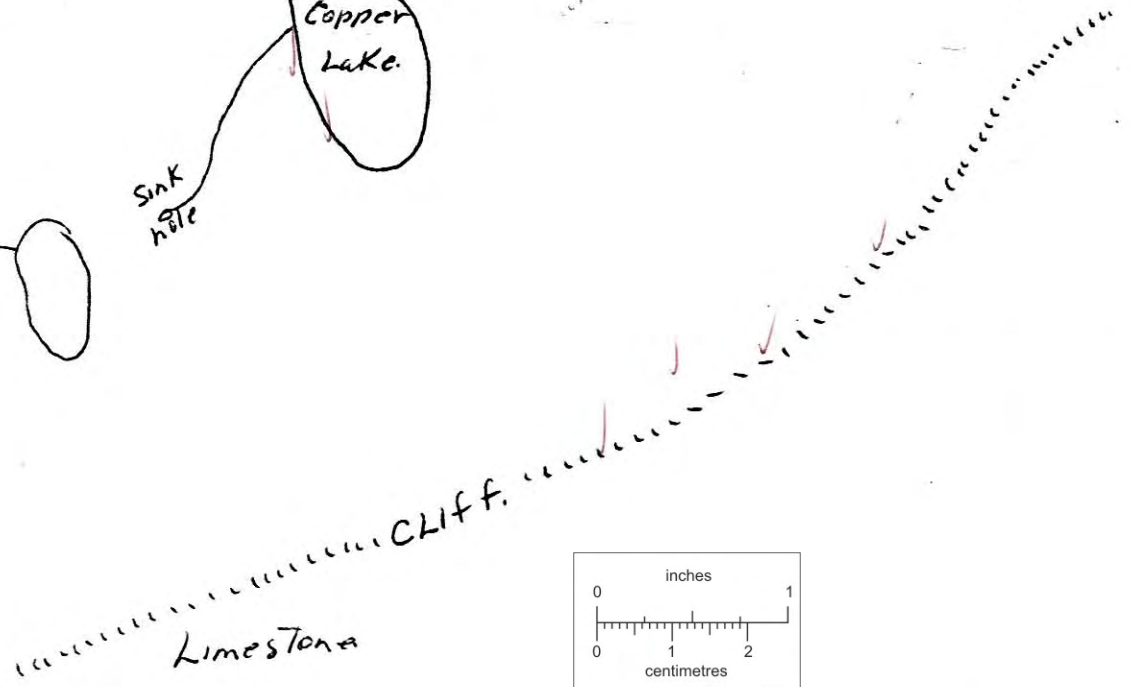

Quartzite
steeply dipping

LUTI
BASIN.

Pass.

COCHARAN BASIN..

Limestone.

Limestone

This reference scale bar has been added to the original image. It will scale at the same rate as the image, therefore it can be used as a reference for the original size.

✓ Chalcopyrite.
Sketch of COCHARAN
COPPER Showings
" ≈ 400 ft

810913