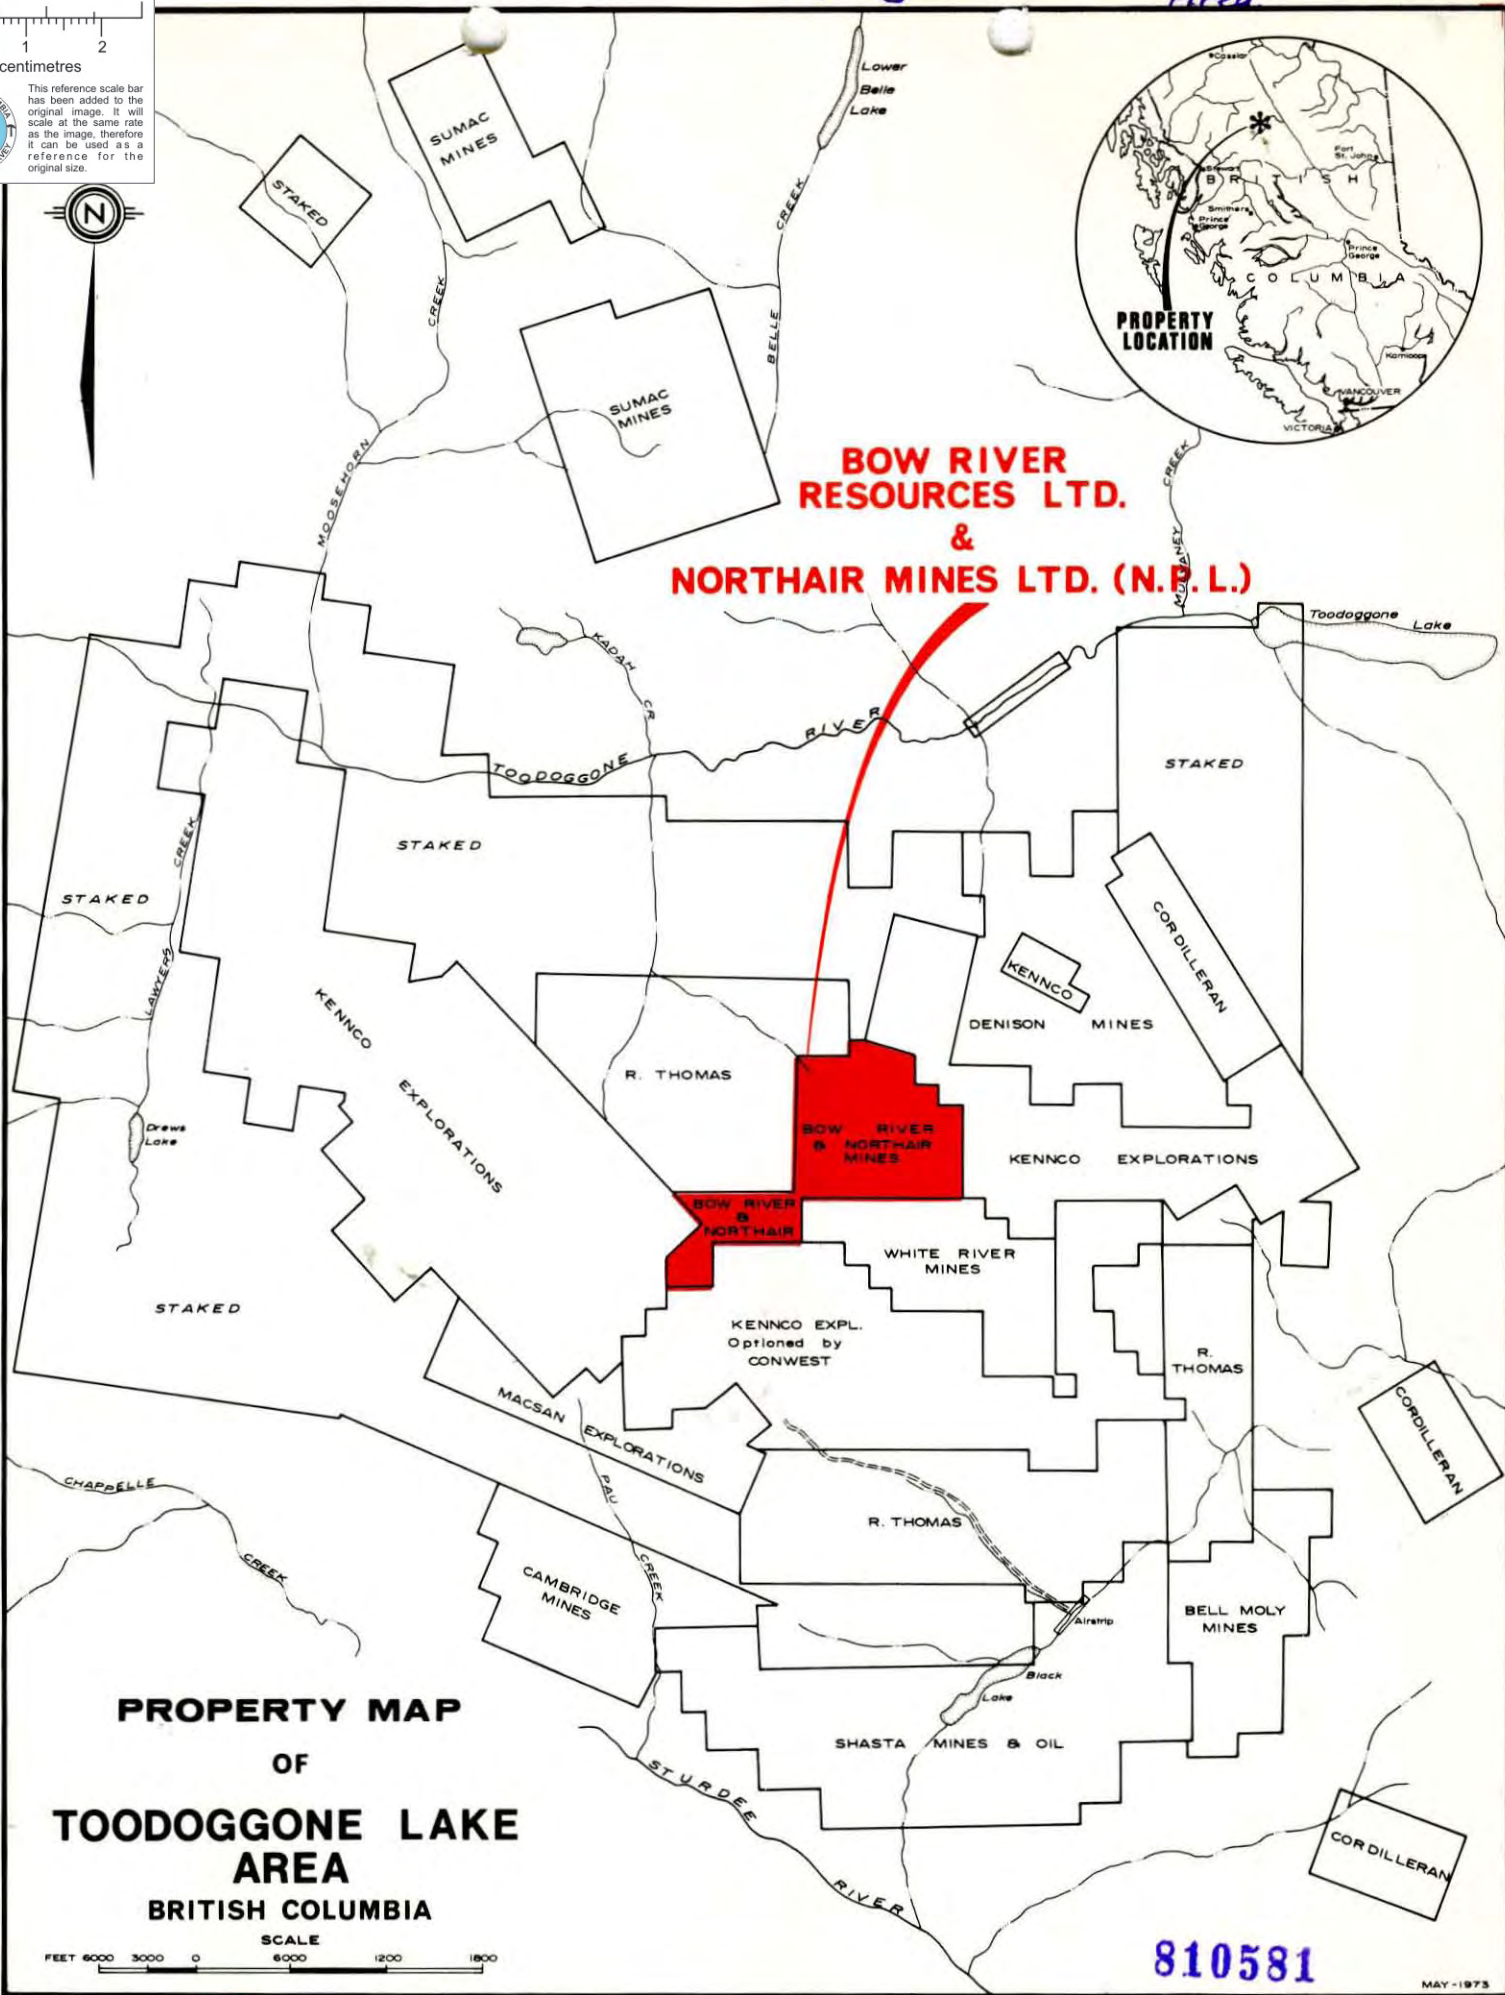

This reference scale bar has been added to the original image. It will scale at the same rate as the image, therefore it can be used as a reference for the original size.

BOW RIVER RESOURCES LTD. & NORTHAIR MINES LTD. (N.P.L.)

PROPERTY MAP OF TOODOGGONE LAKE AREA BRITISH COLUMBIA

810581