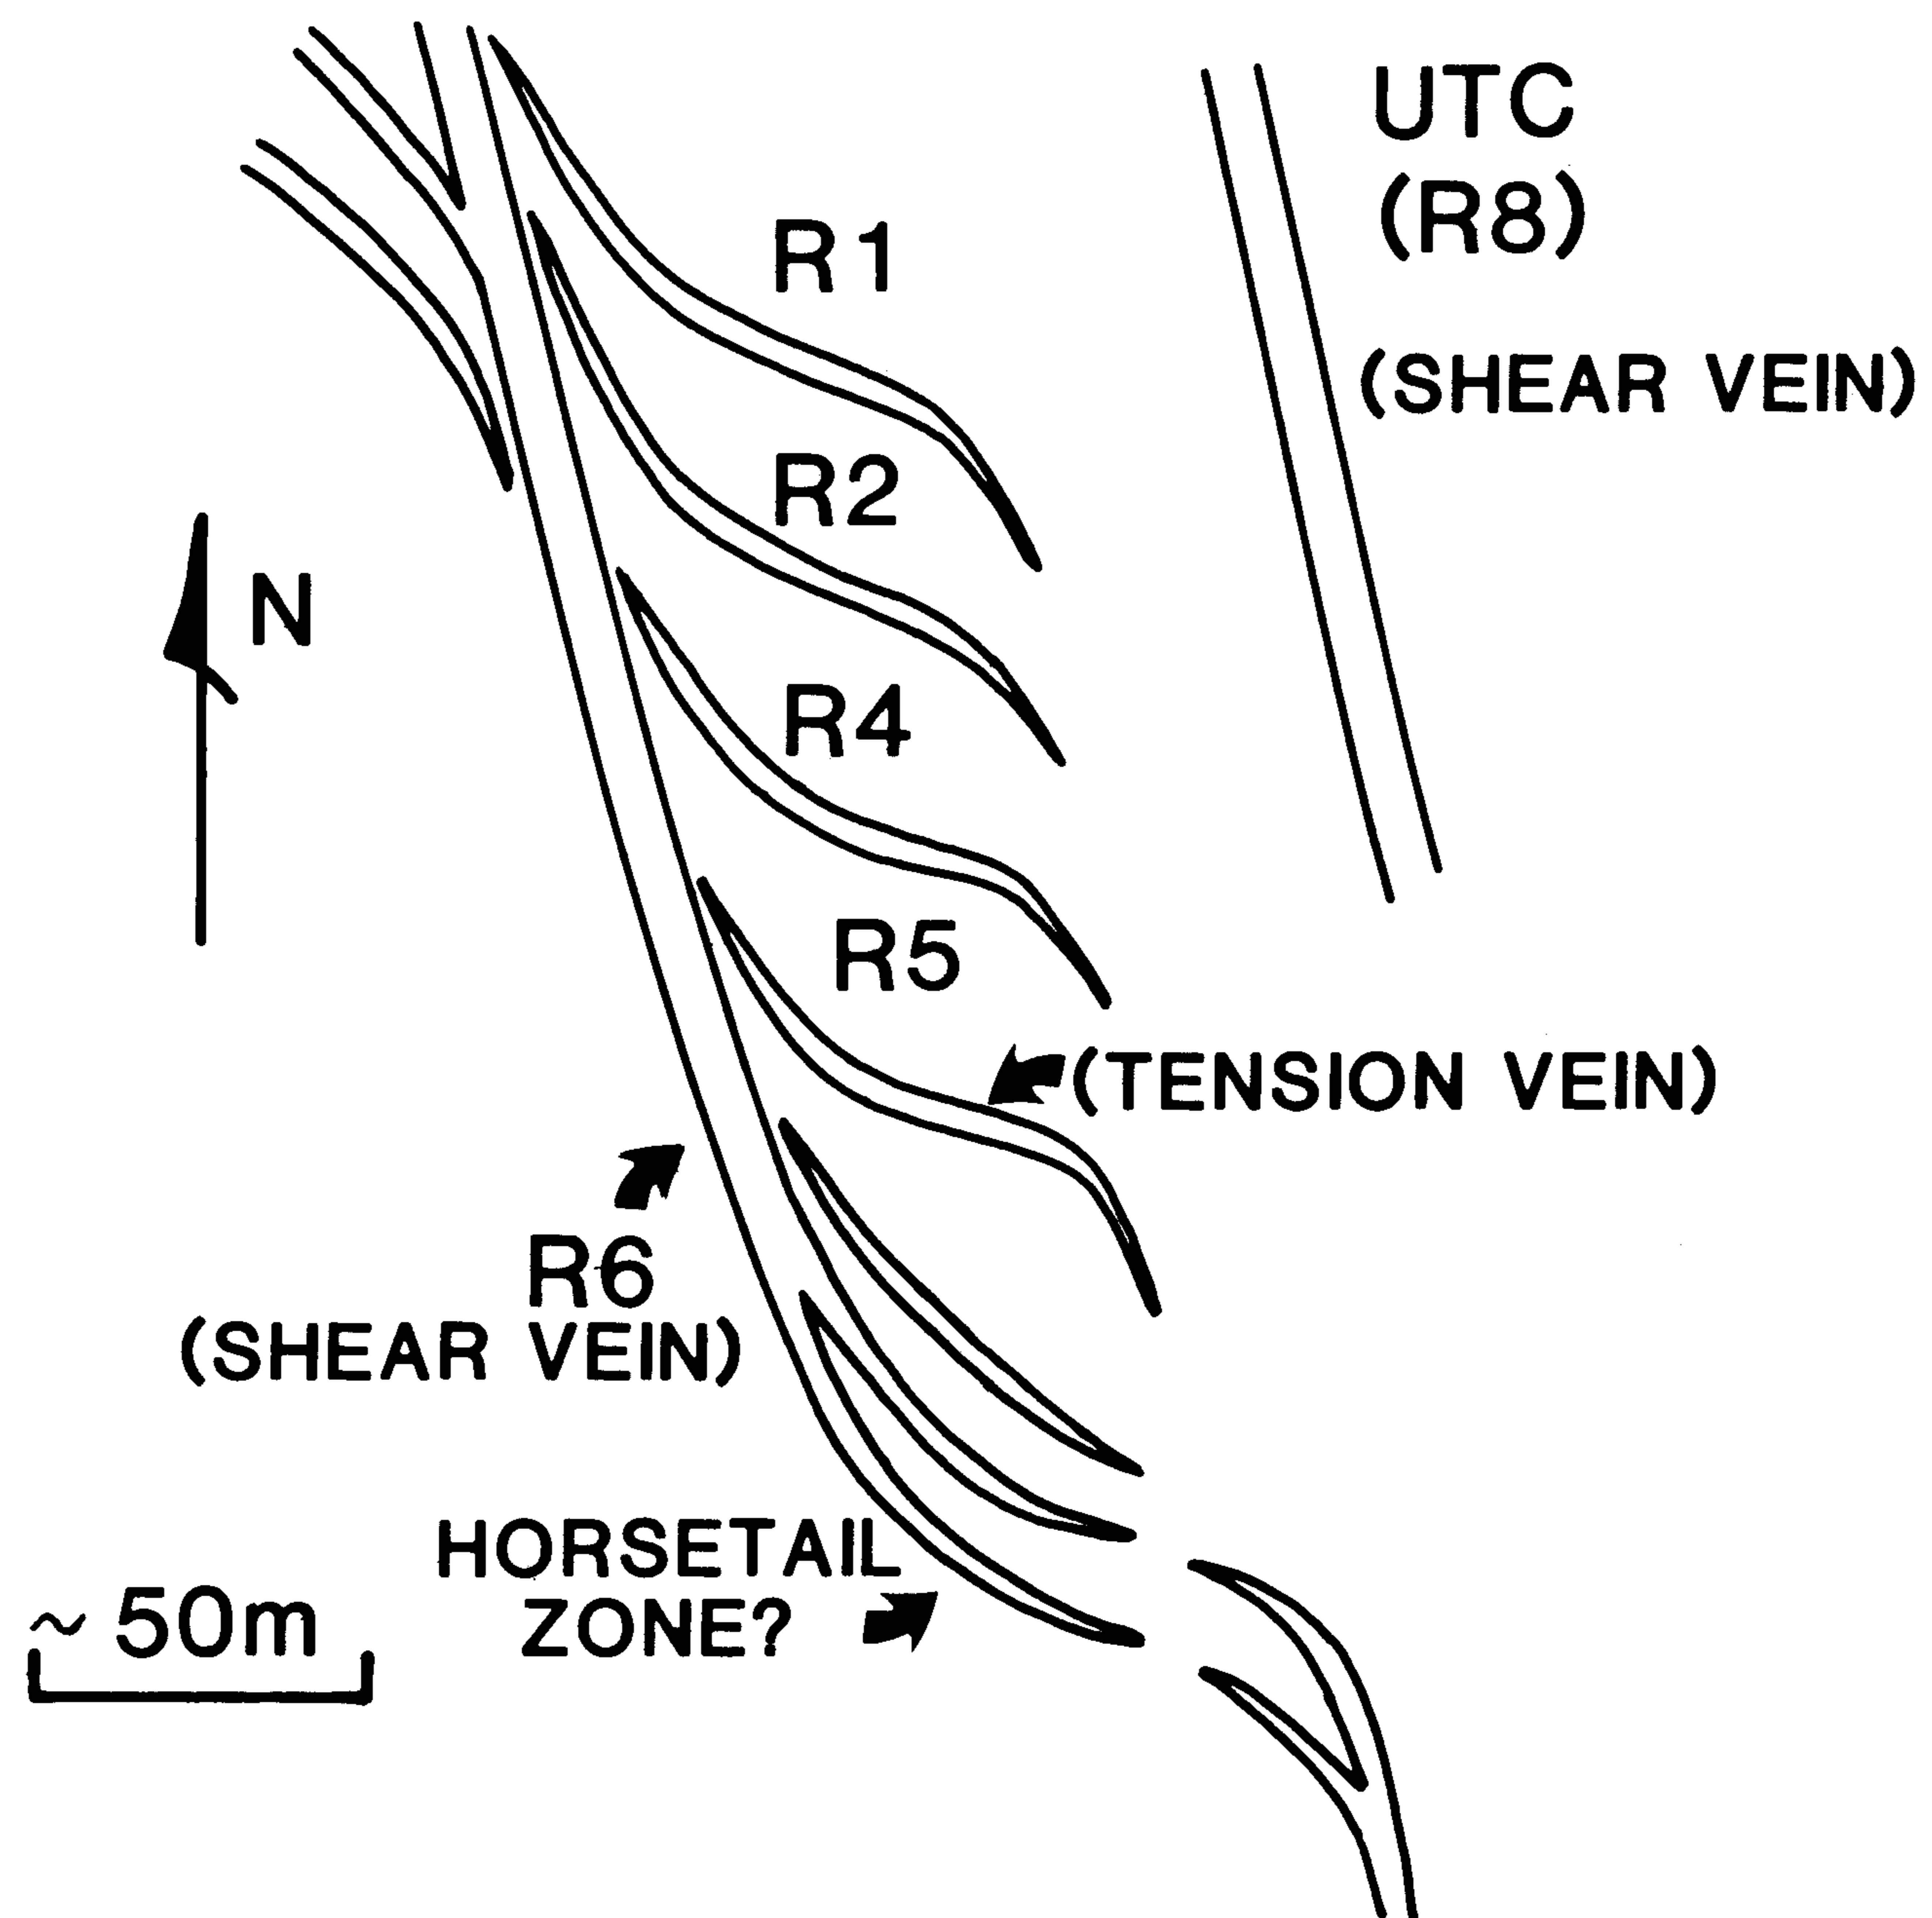

W

E

SCHEMATIC PLAN OF POSSIBLE SYNTECTONIC ORE SHOOTS, BRUCEJACK WEST ZONE

804265