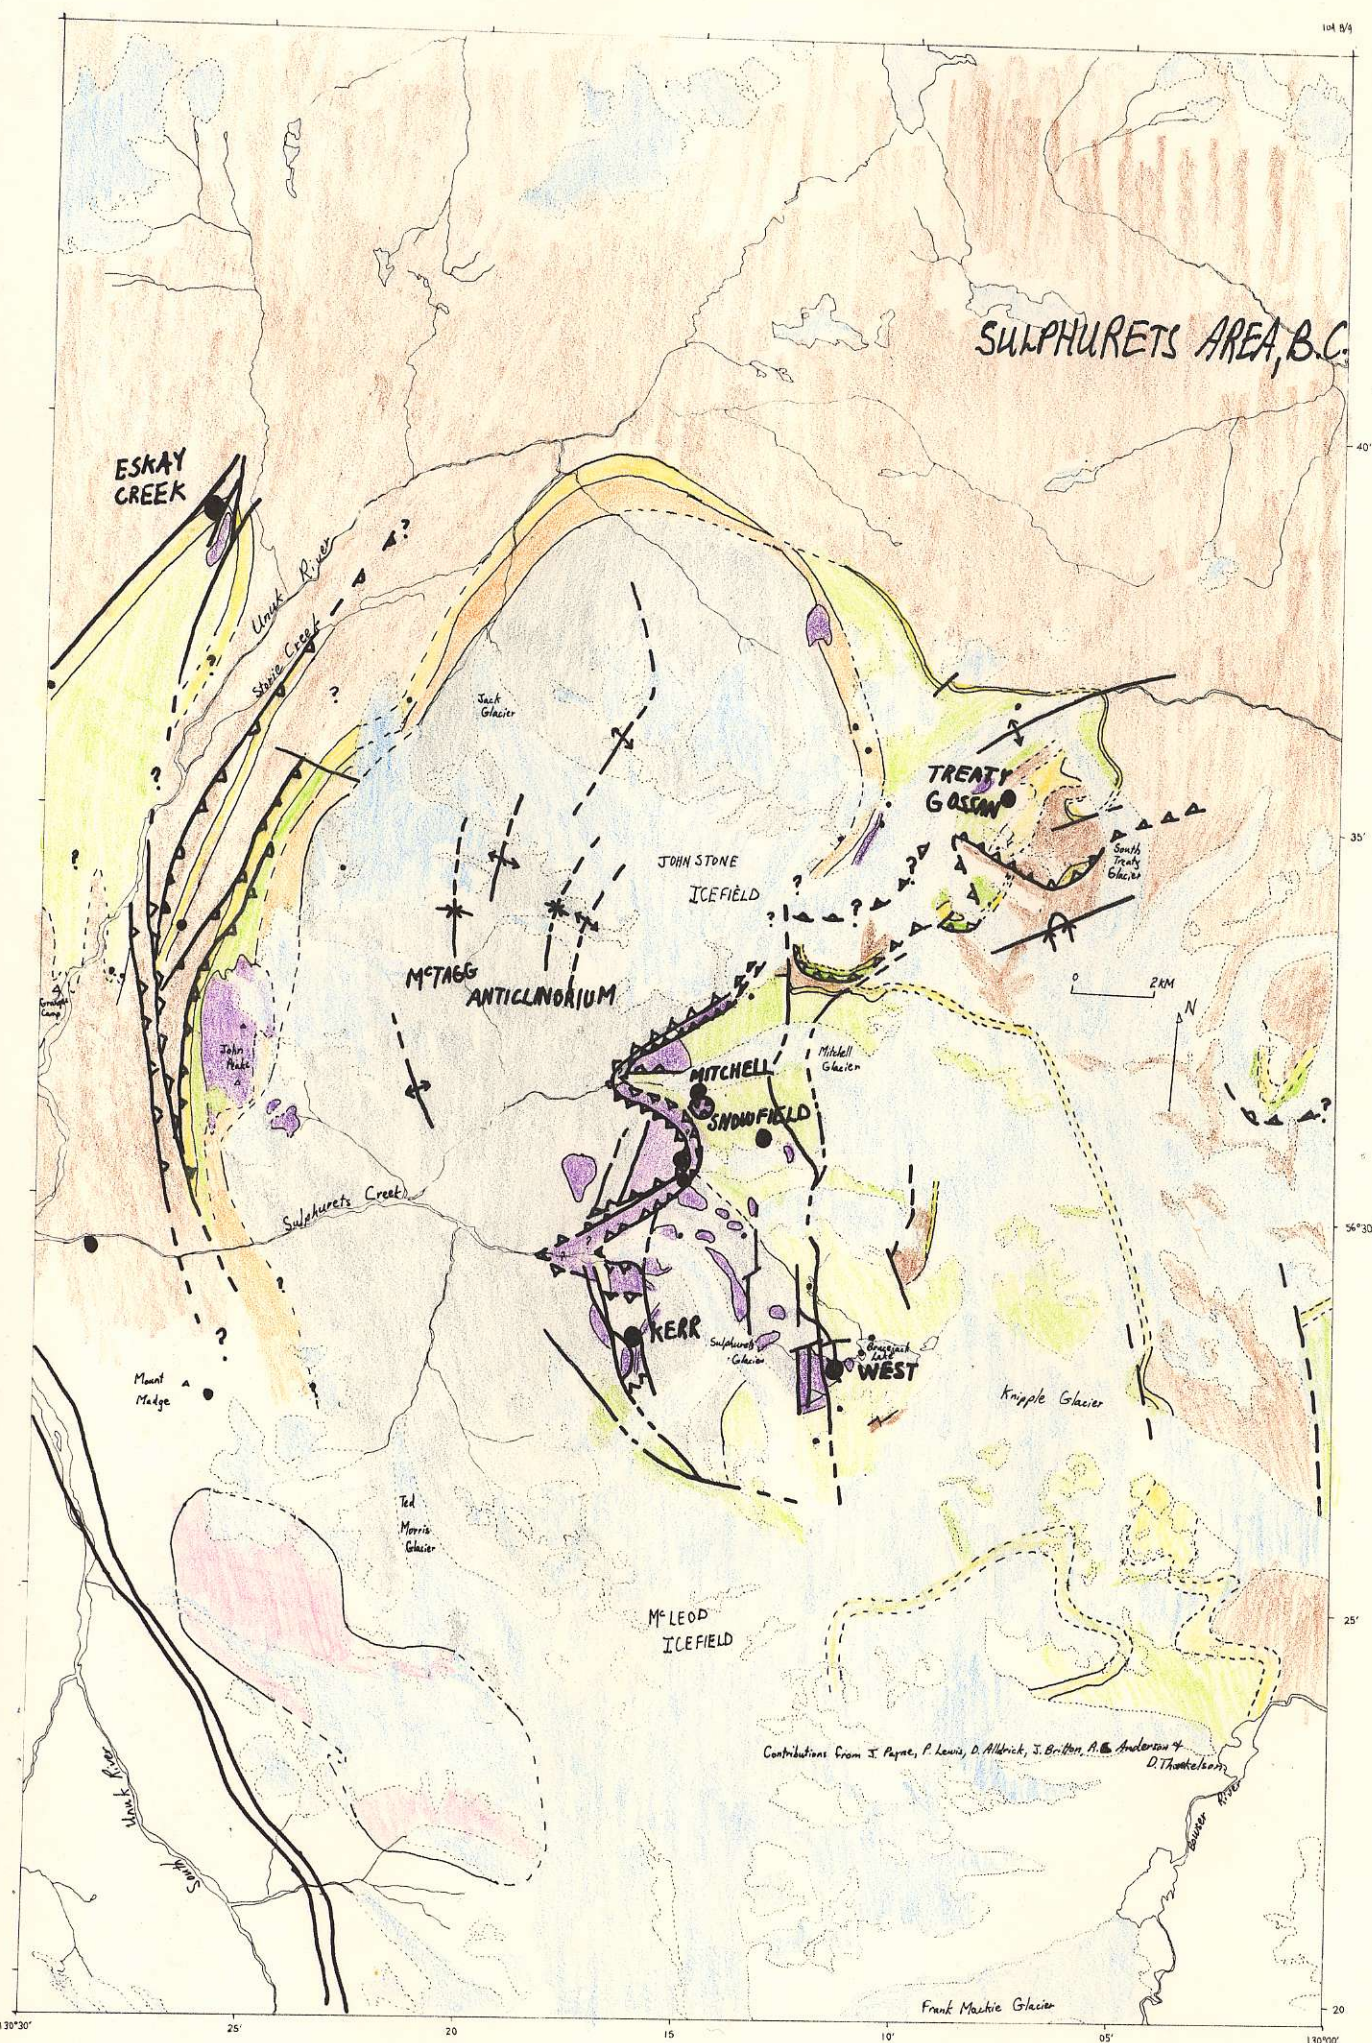

SULPHURETS AREA, B.C.

Contributions from J. Payne, P. Lewis, D. Aldrick, J. Britton, P. B. Anderson & D. Thomsen

1:50,000
"B.C. Geology" 1948

803799