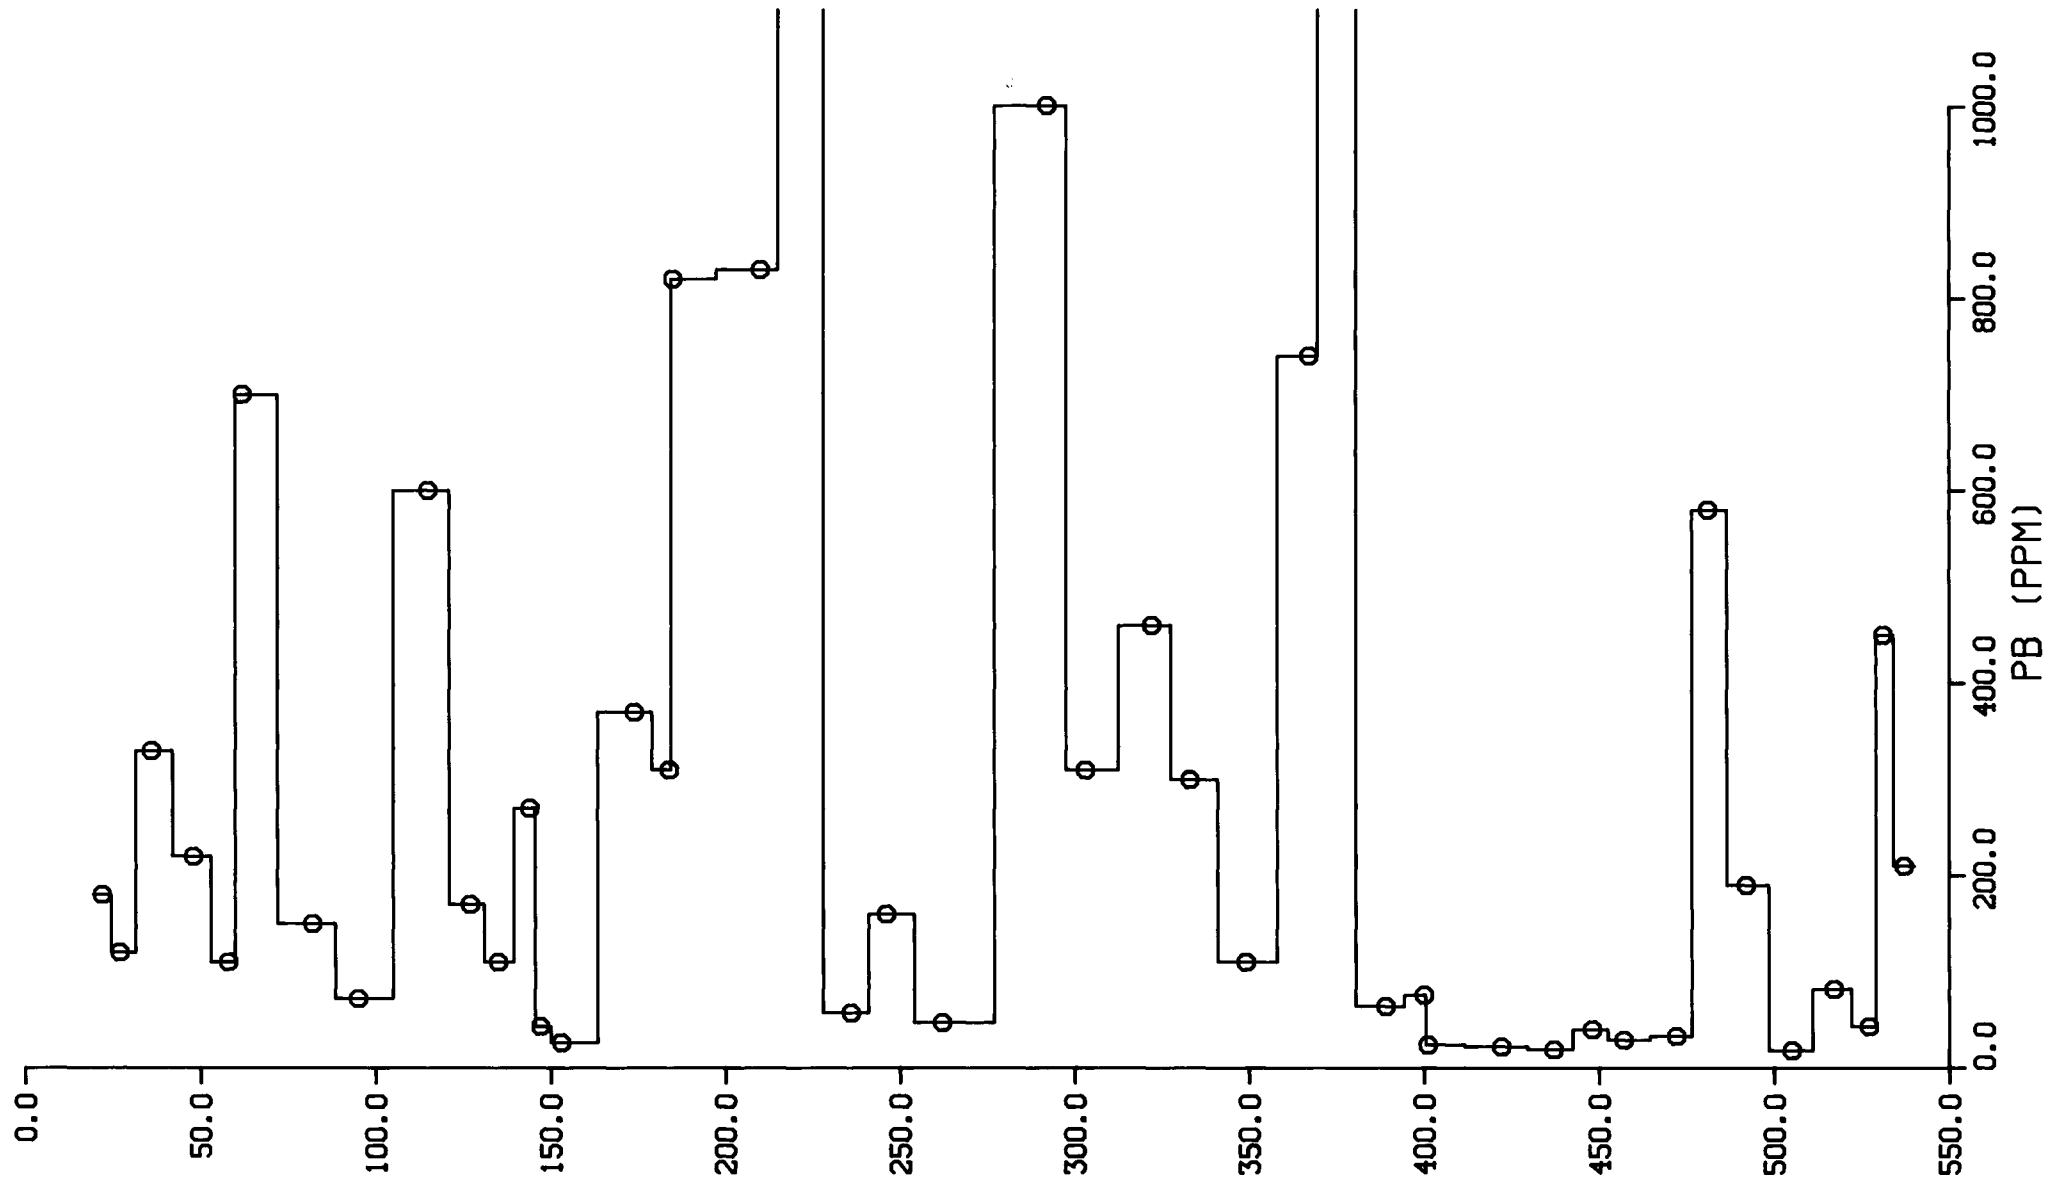

DDH-14 IRON CAP ZONE