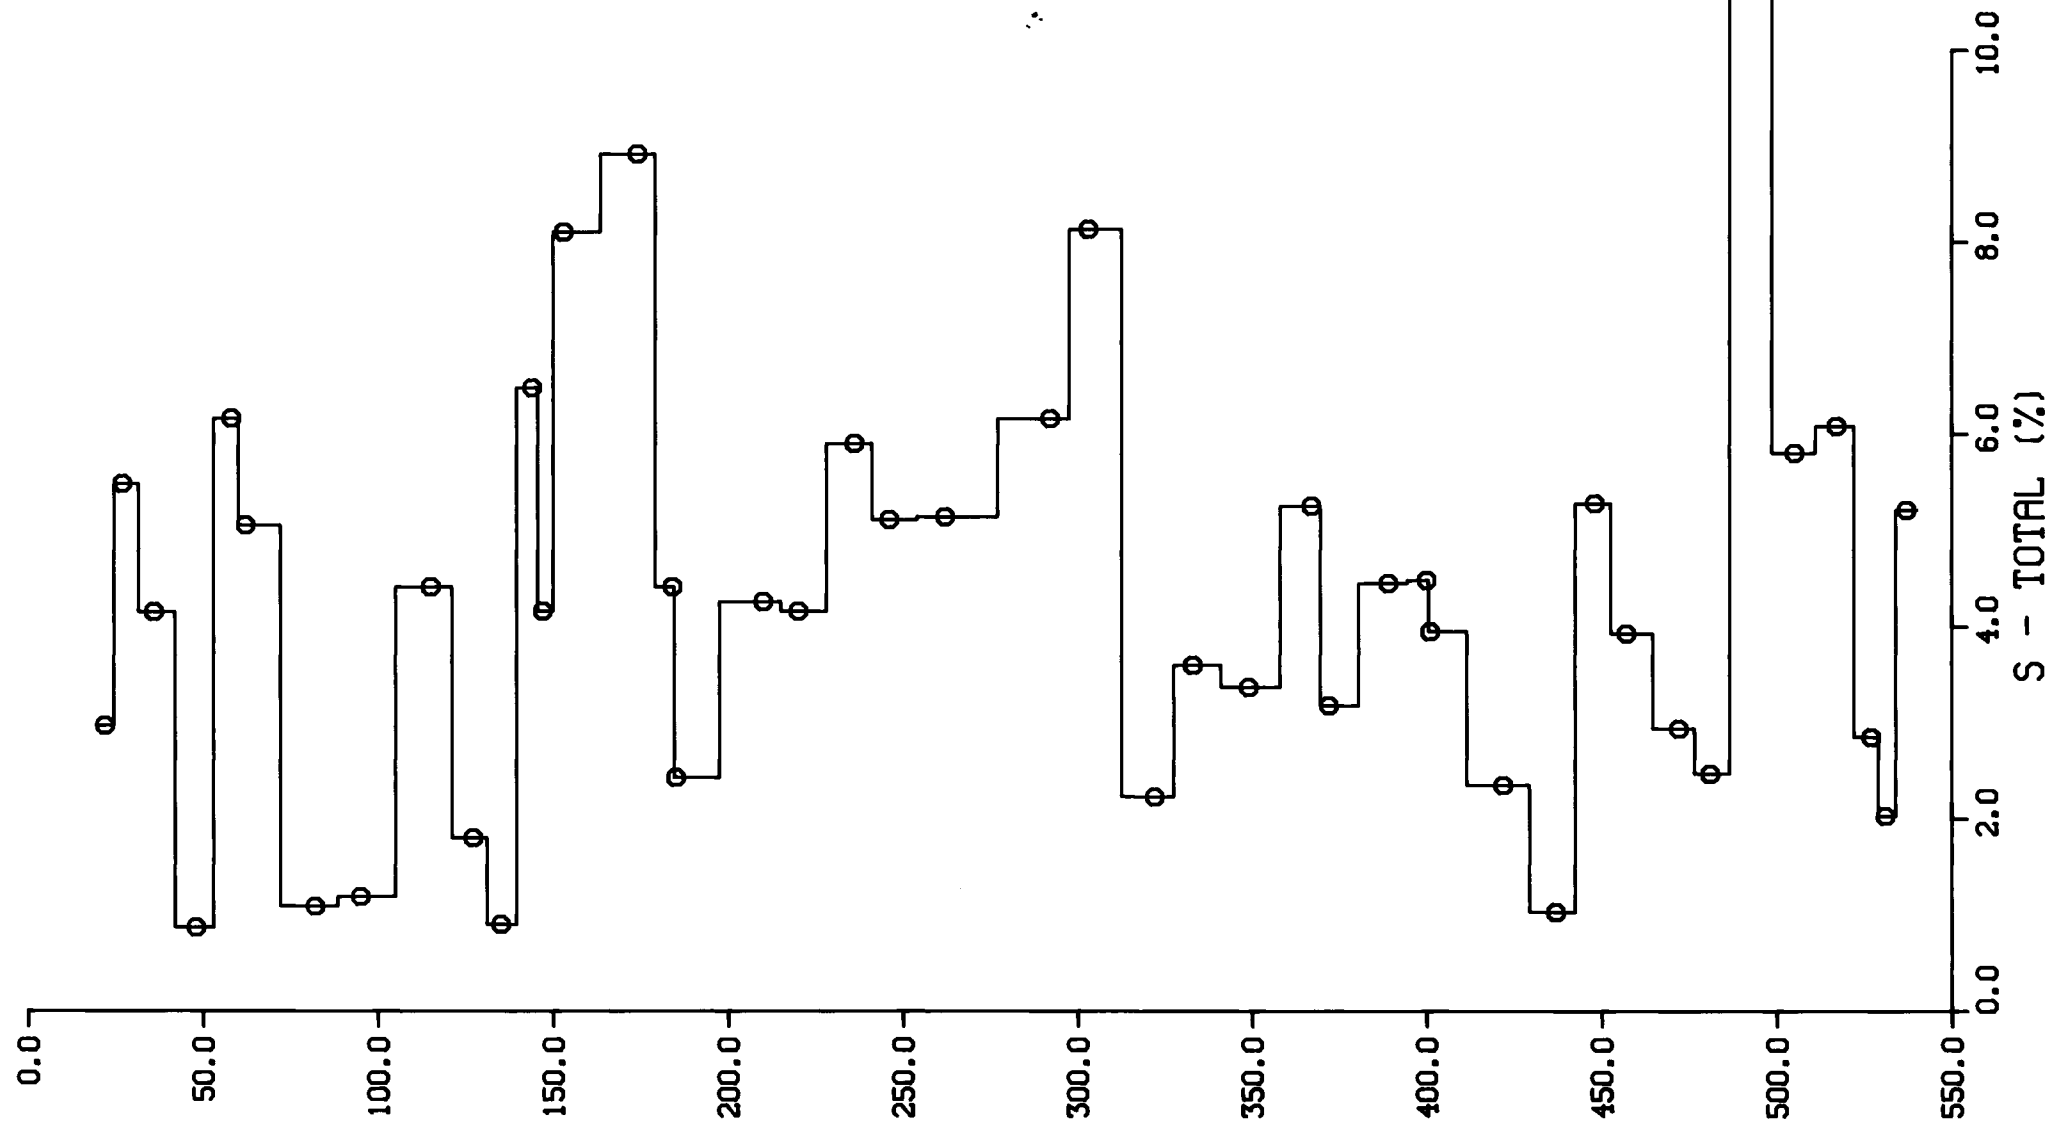

DDH-14 IRON CAP ZONE