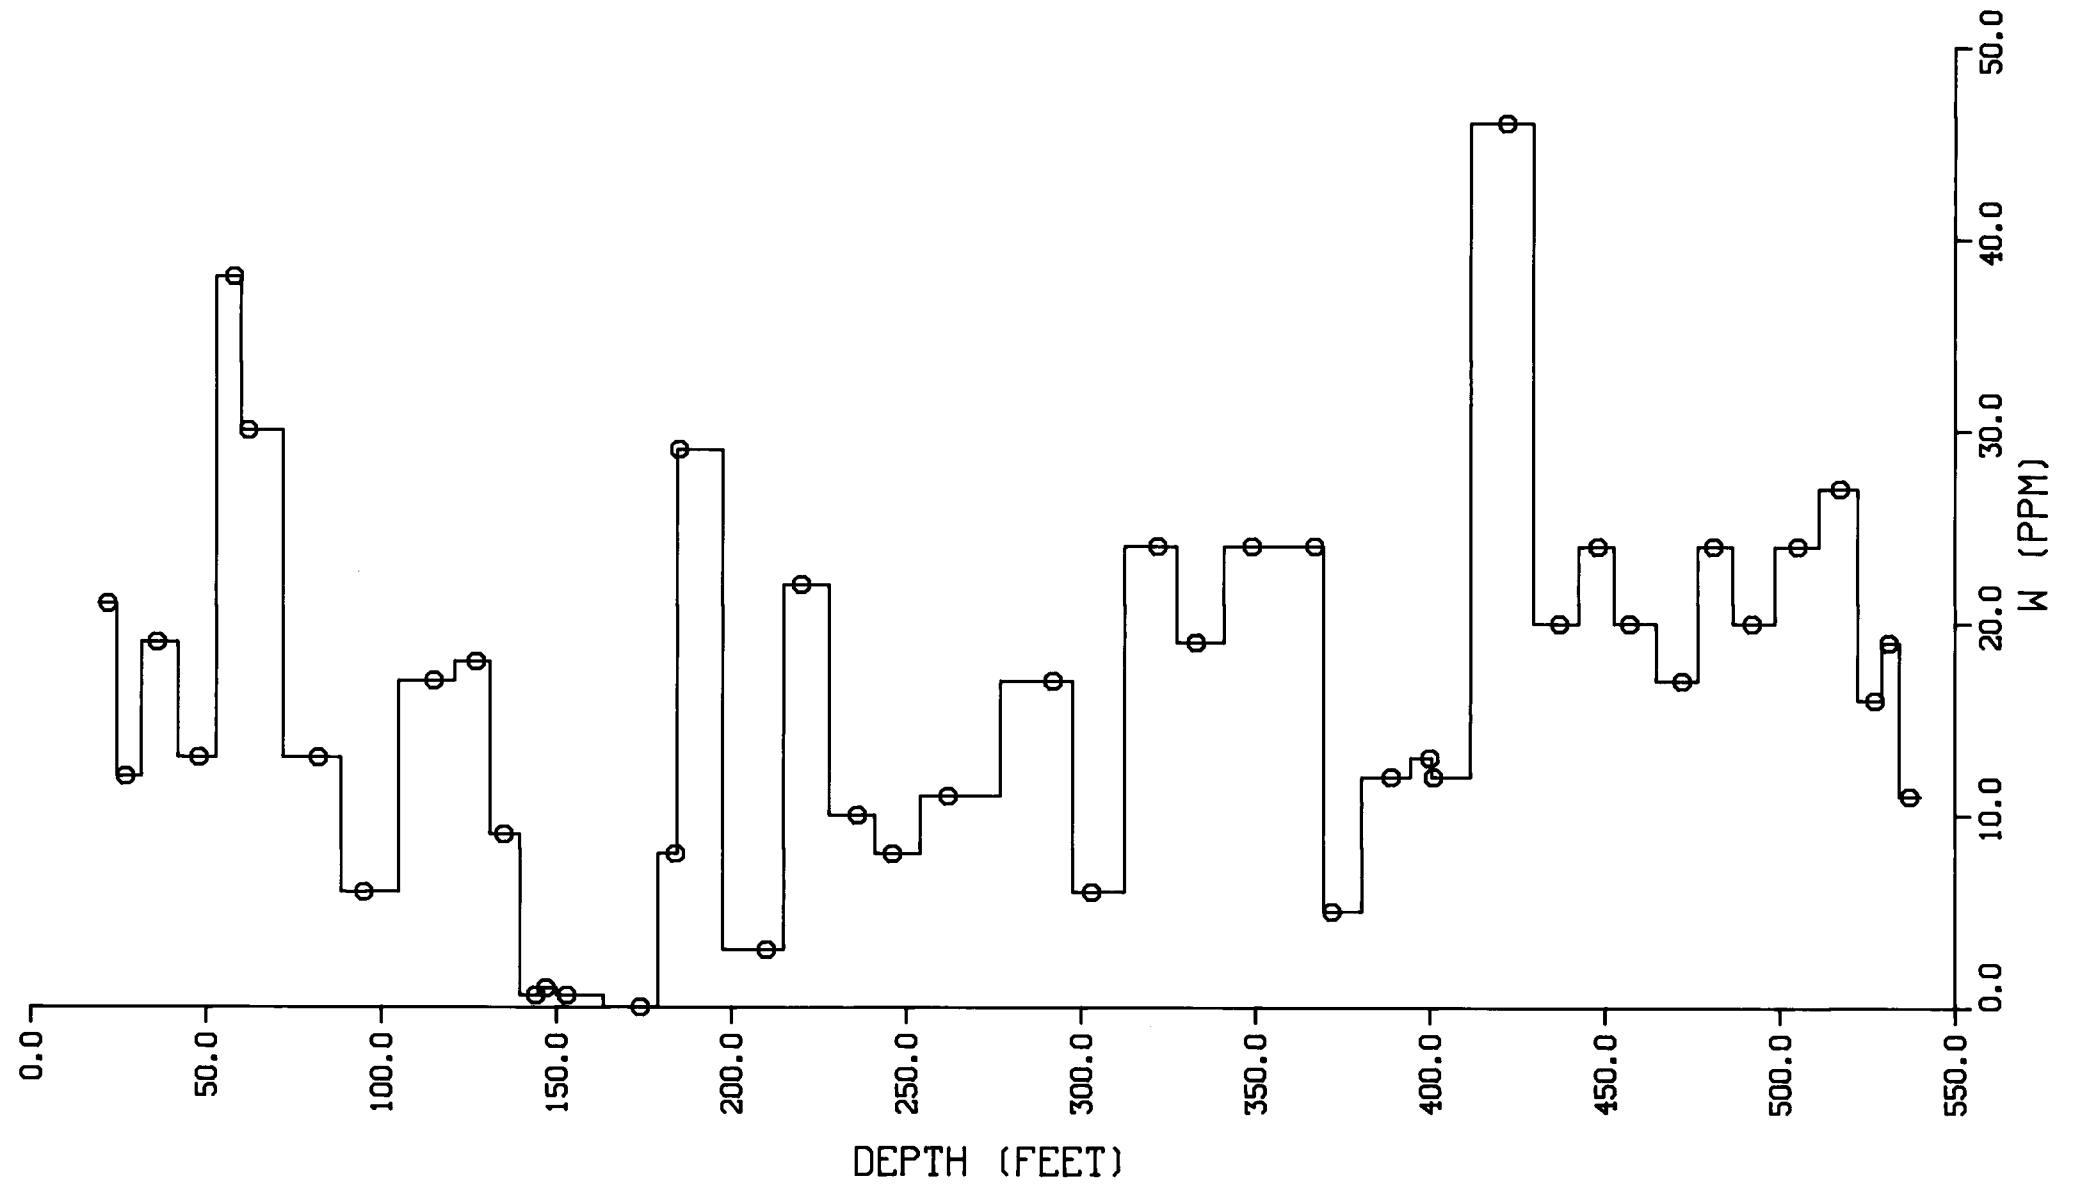

DDH-14 IRON CAP ZONE