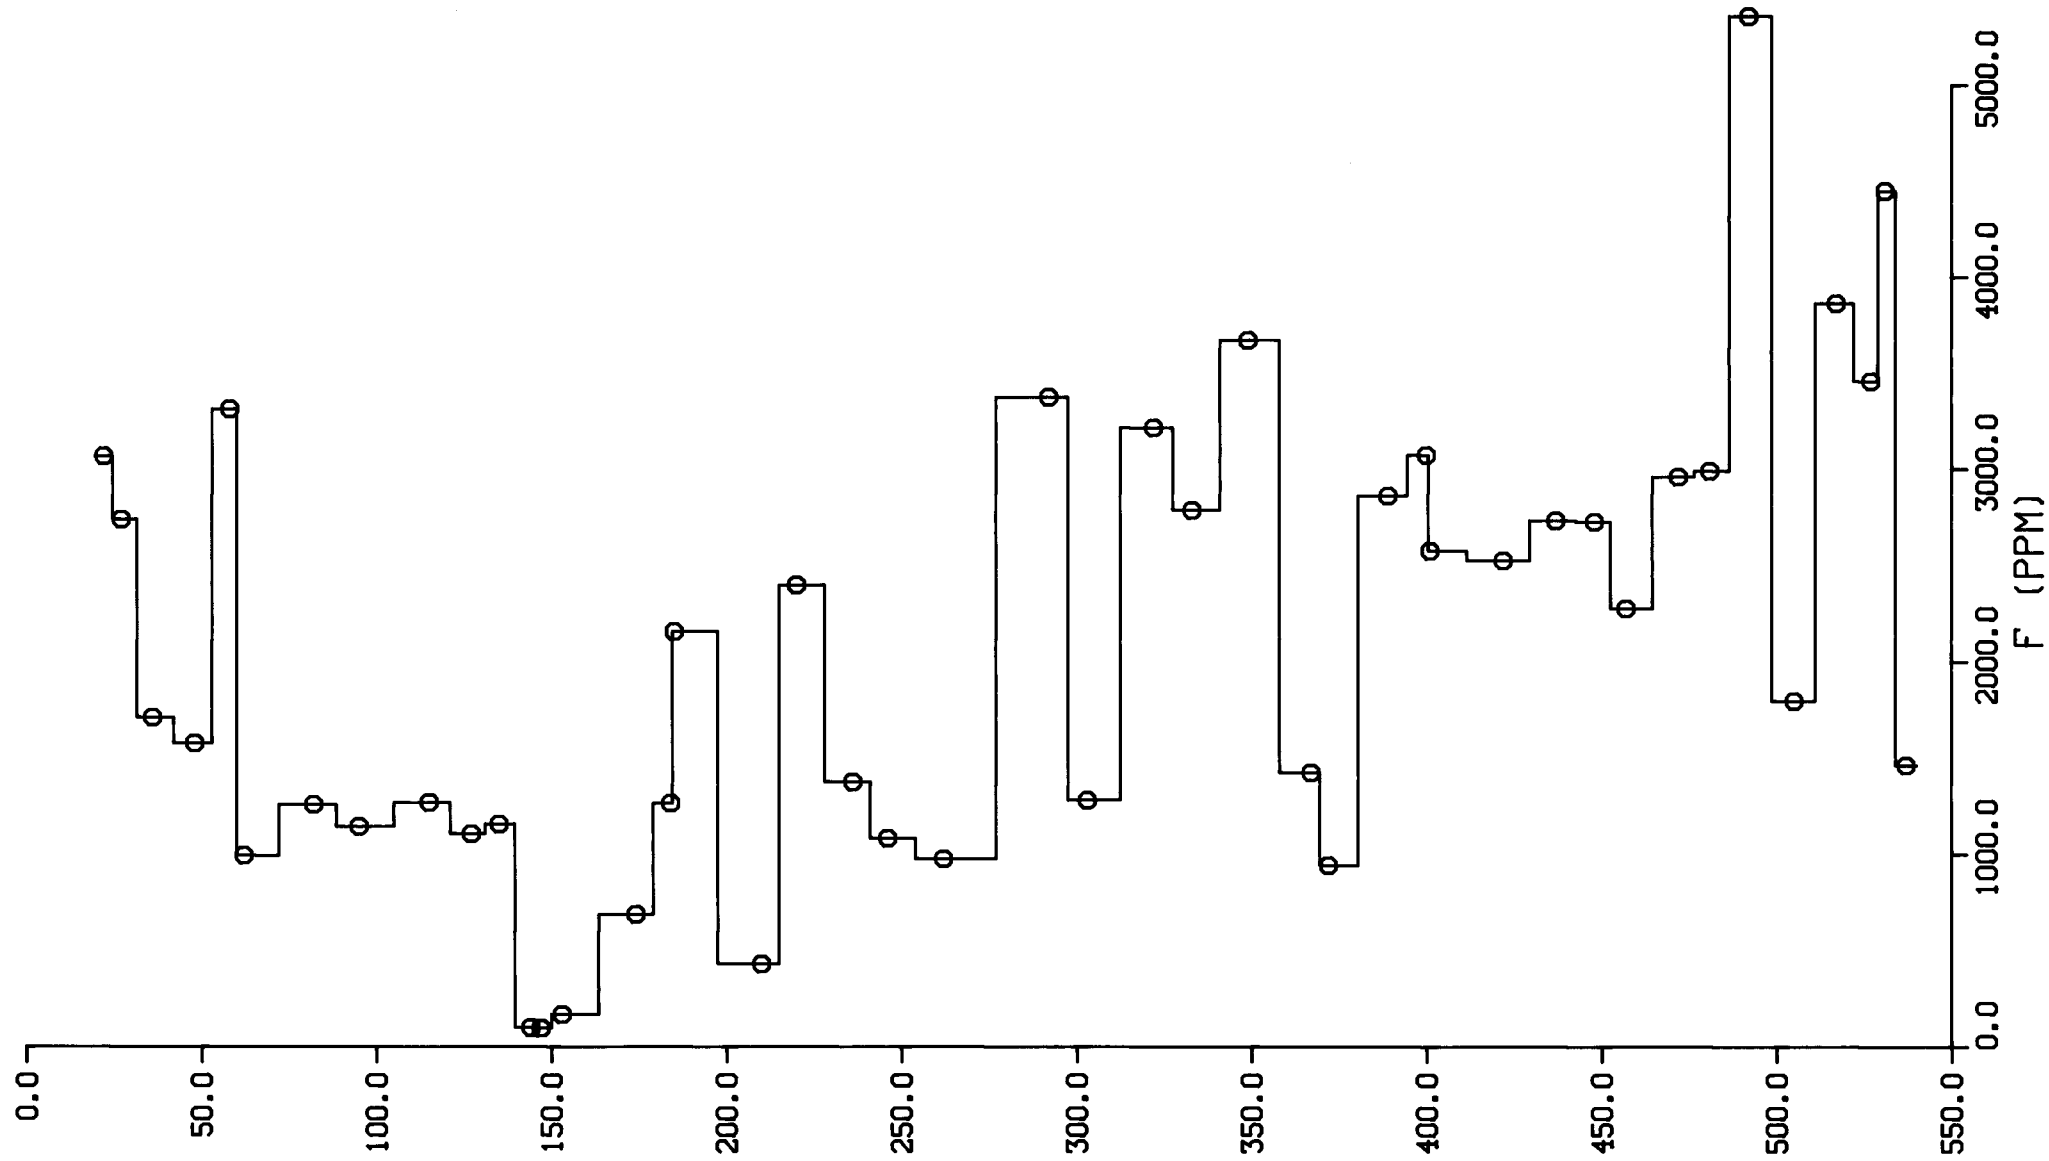

DDH-14 IRON CAP ZONE