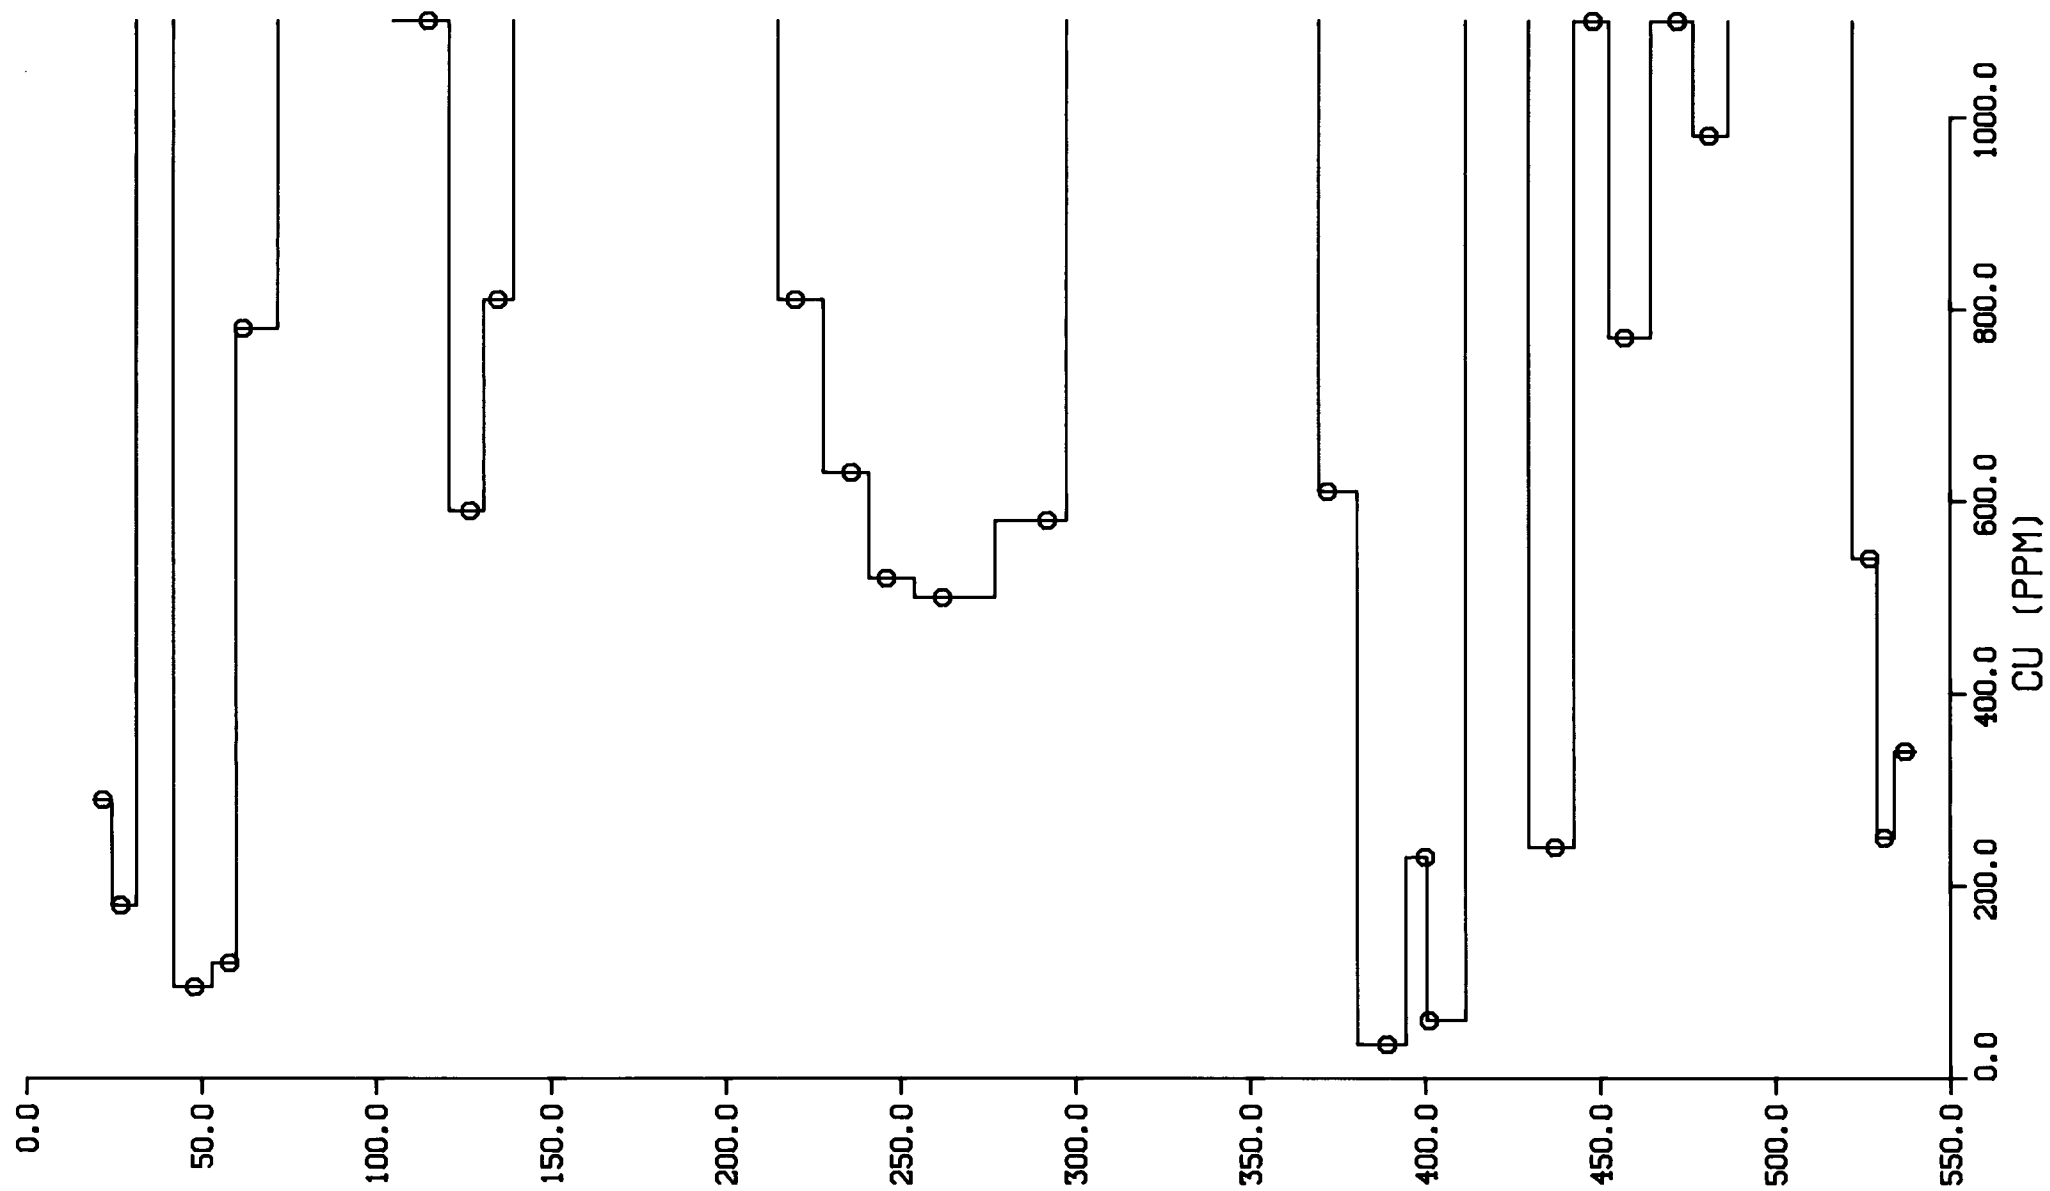

DDH-14 IRON CAP ZONE