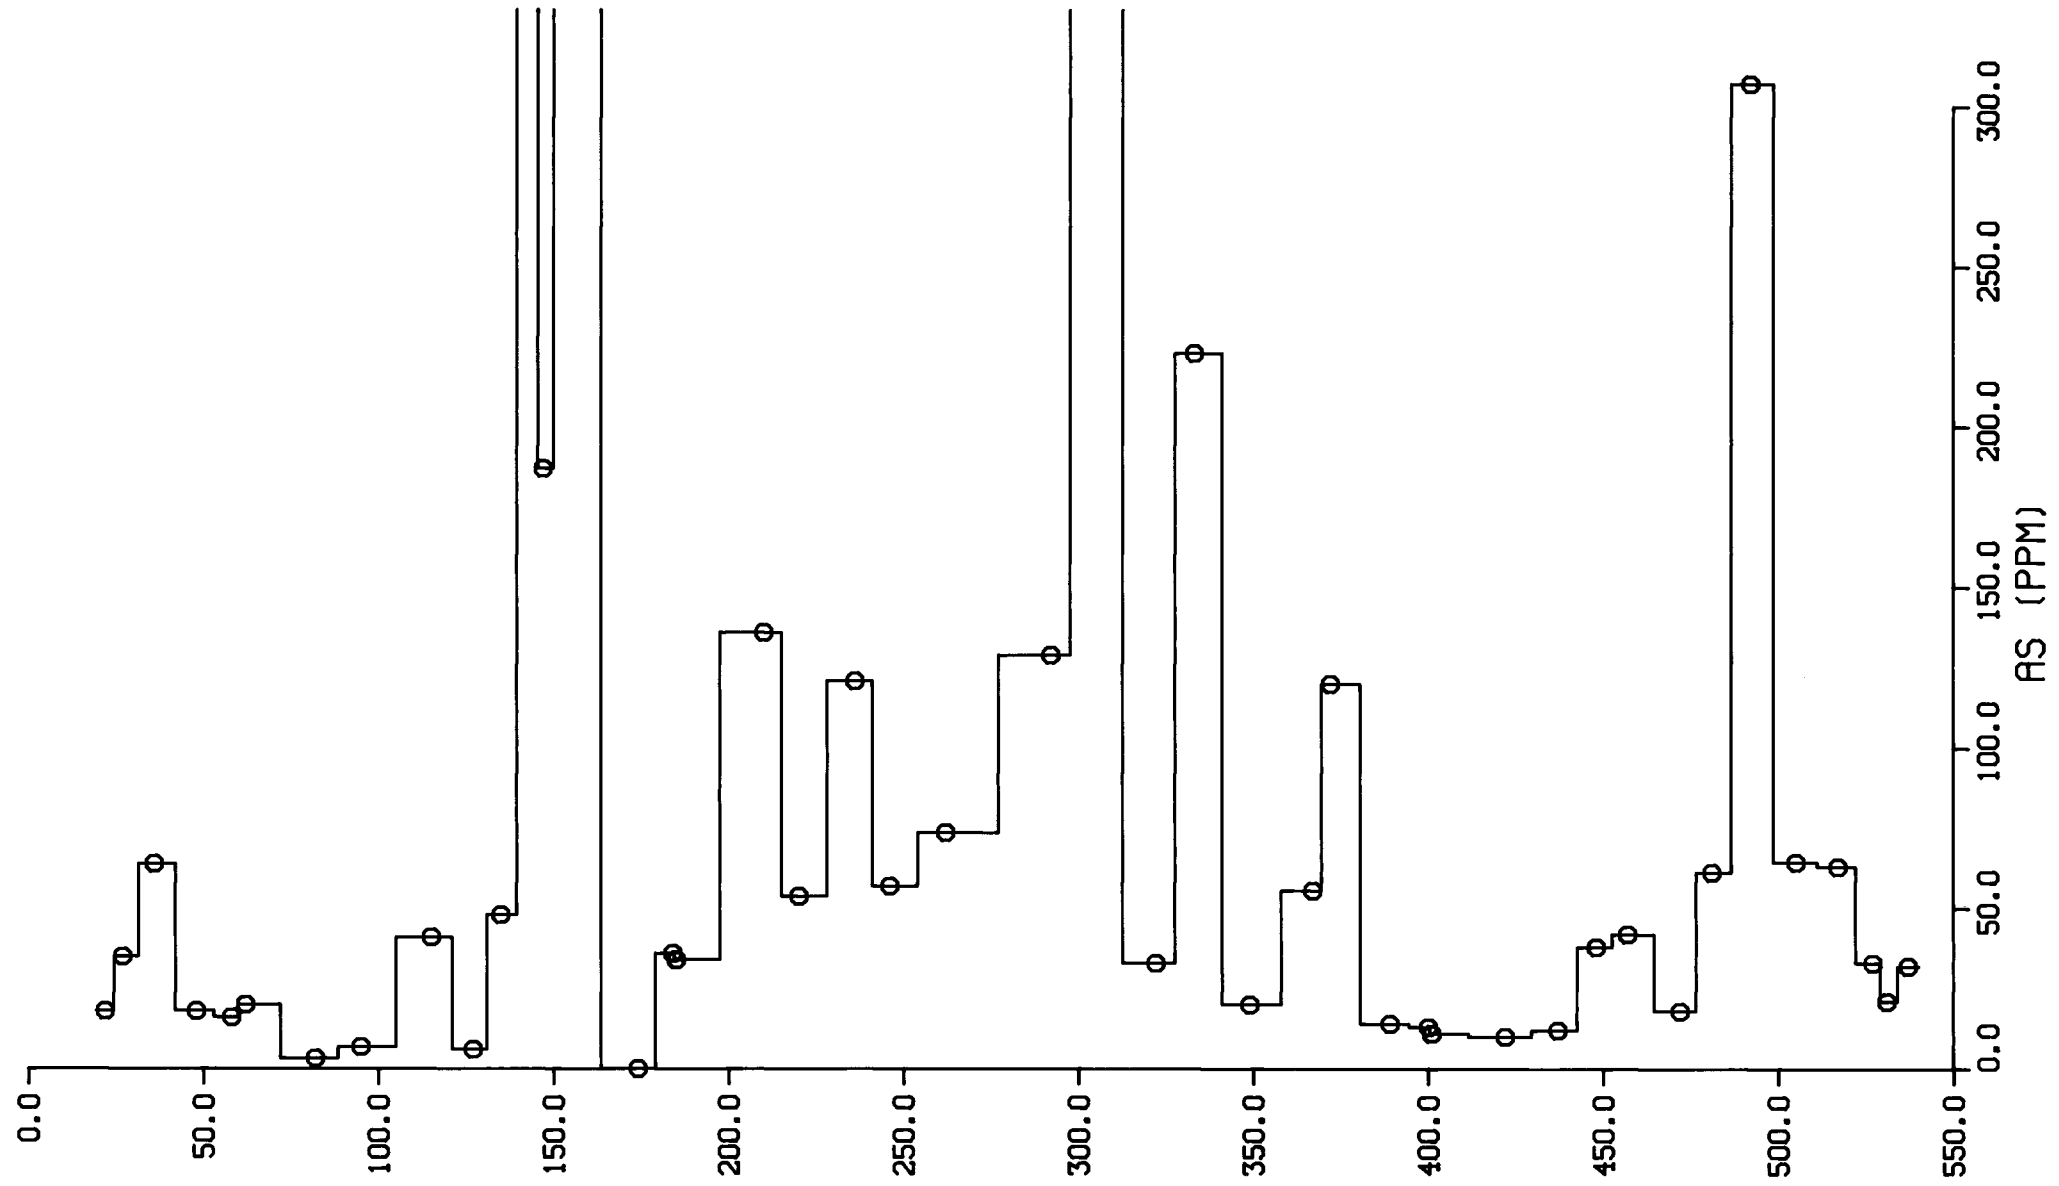

DDH-14 IRON CAP ZONE