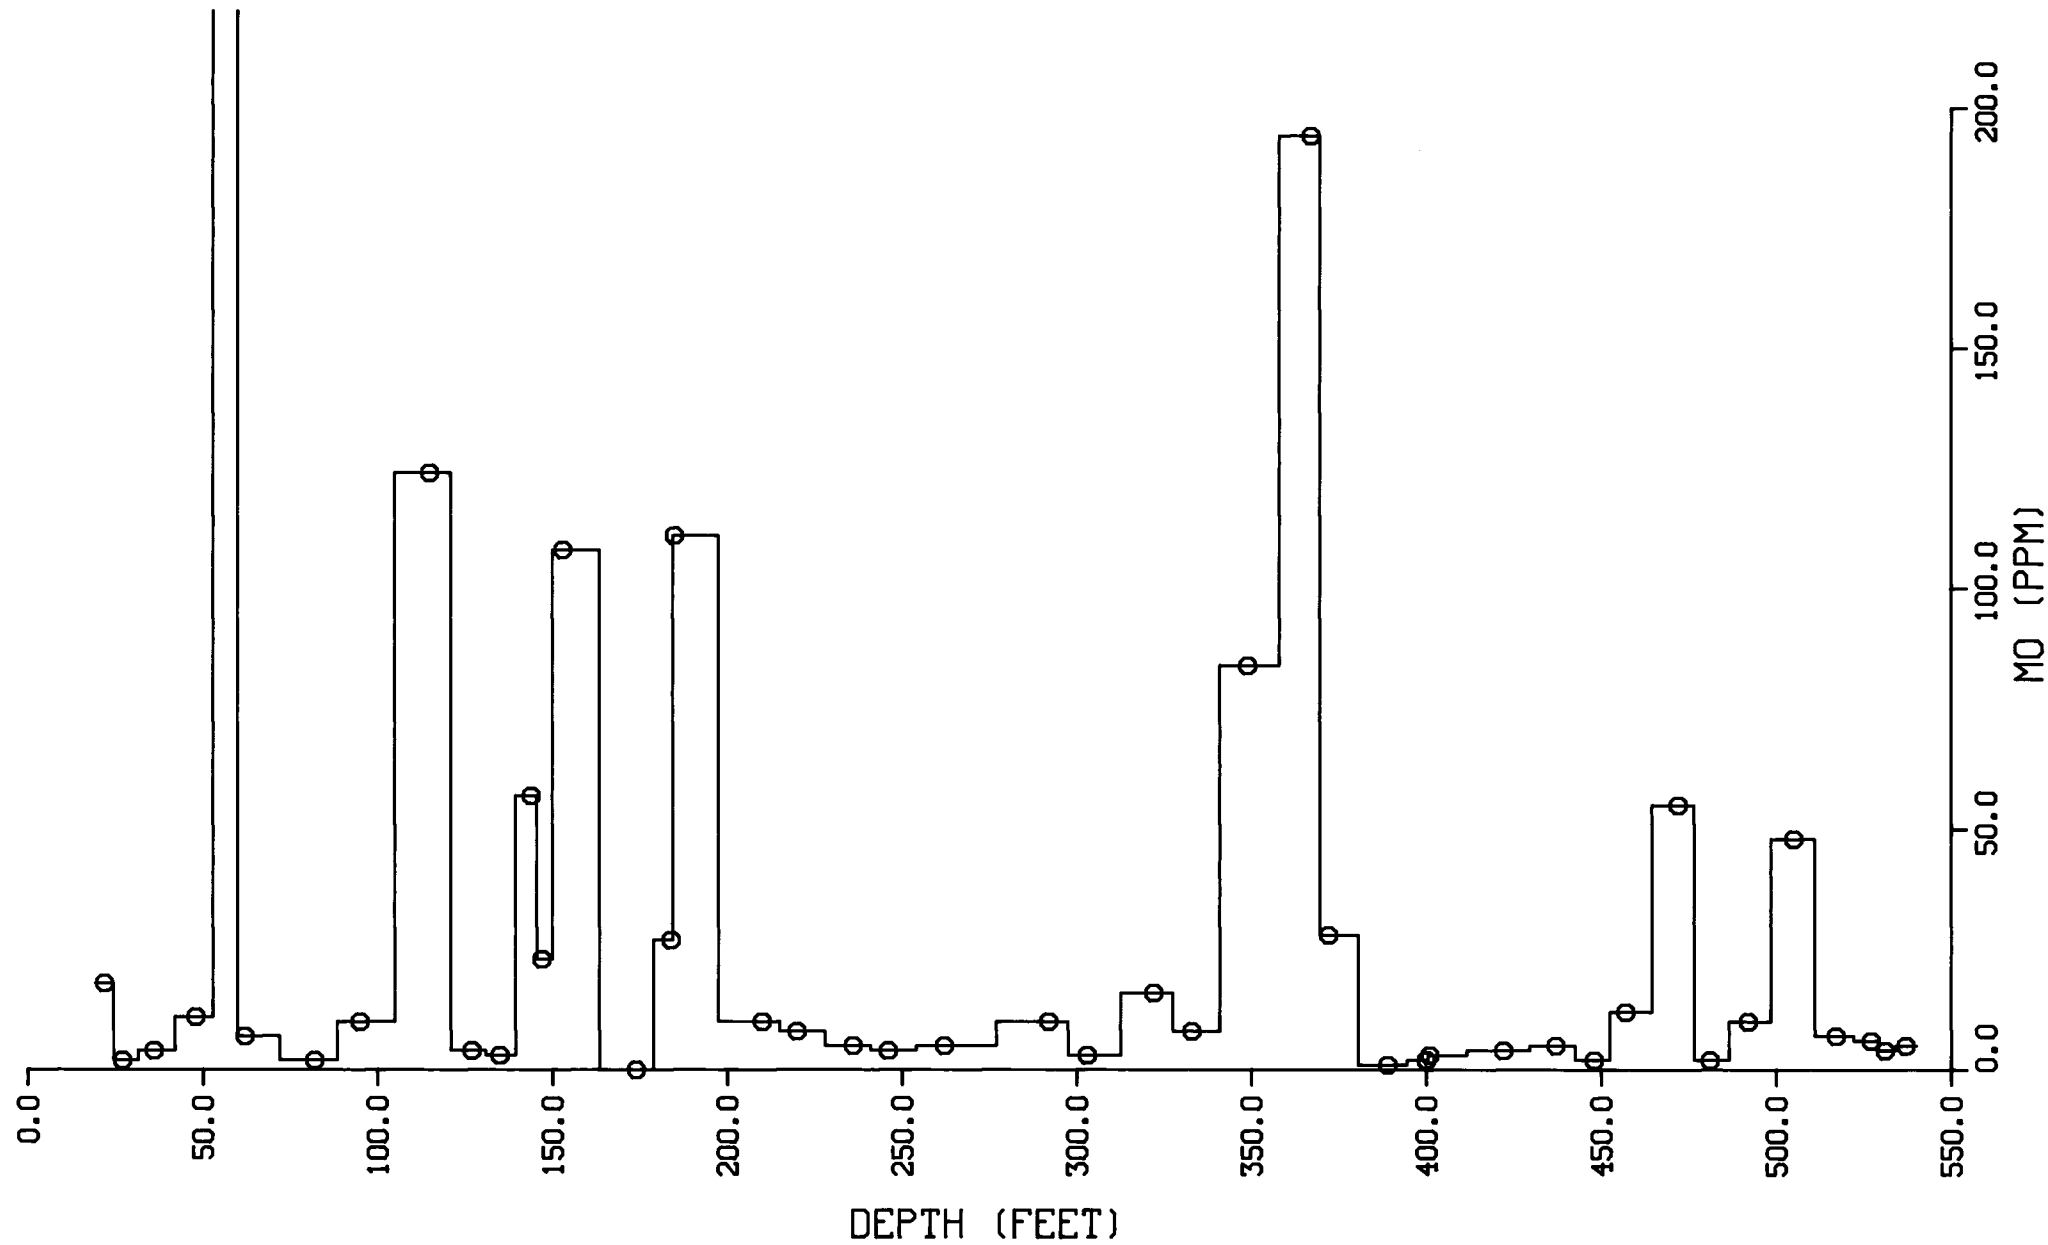

DDH-14 IRON CAP ZONE