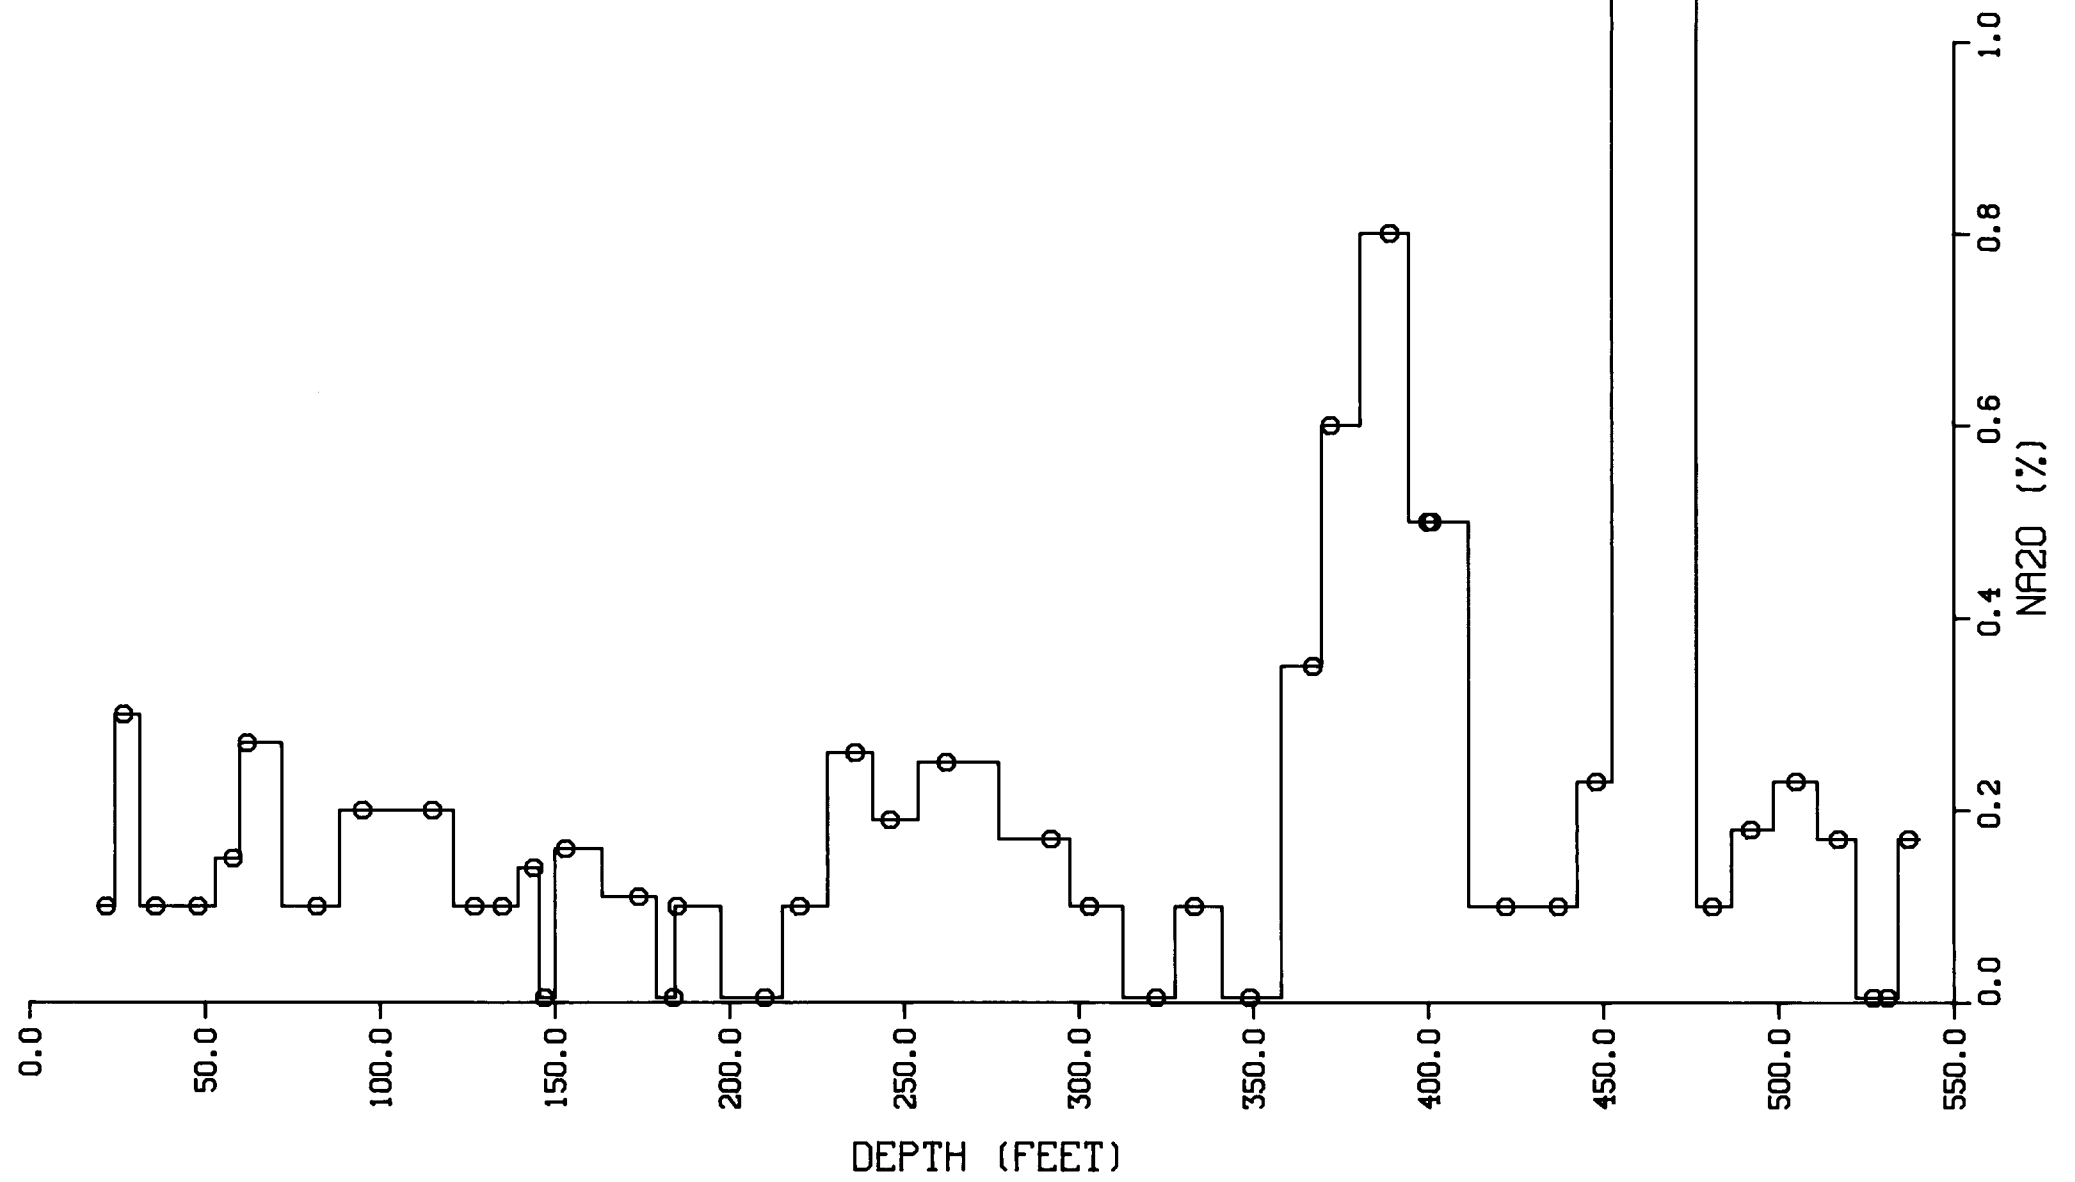

DDH-14 IRON CAP ZONE