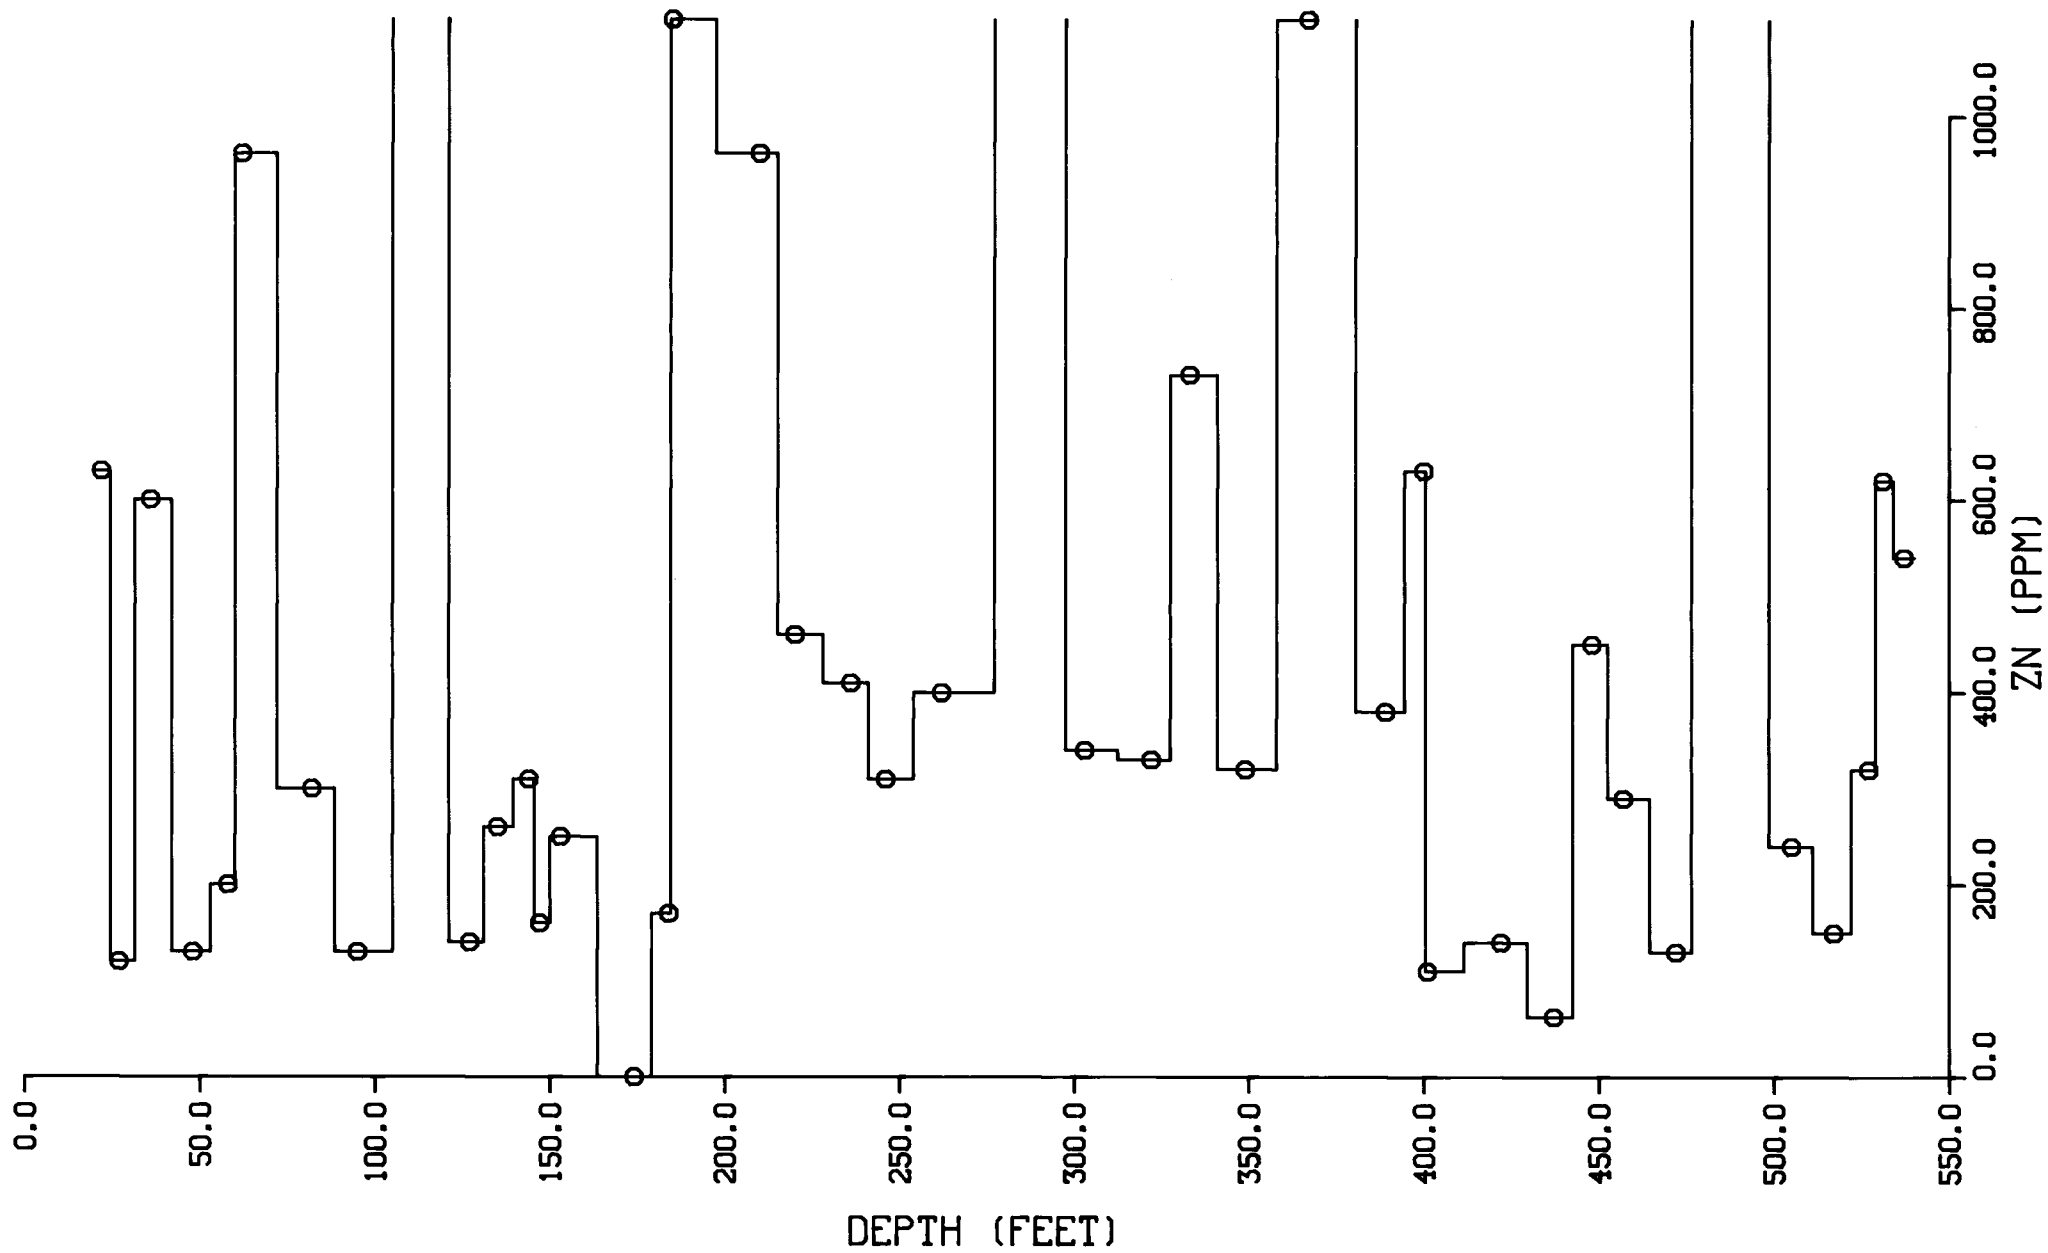

DDH-14 IRON CAP ZONE