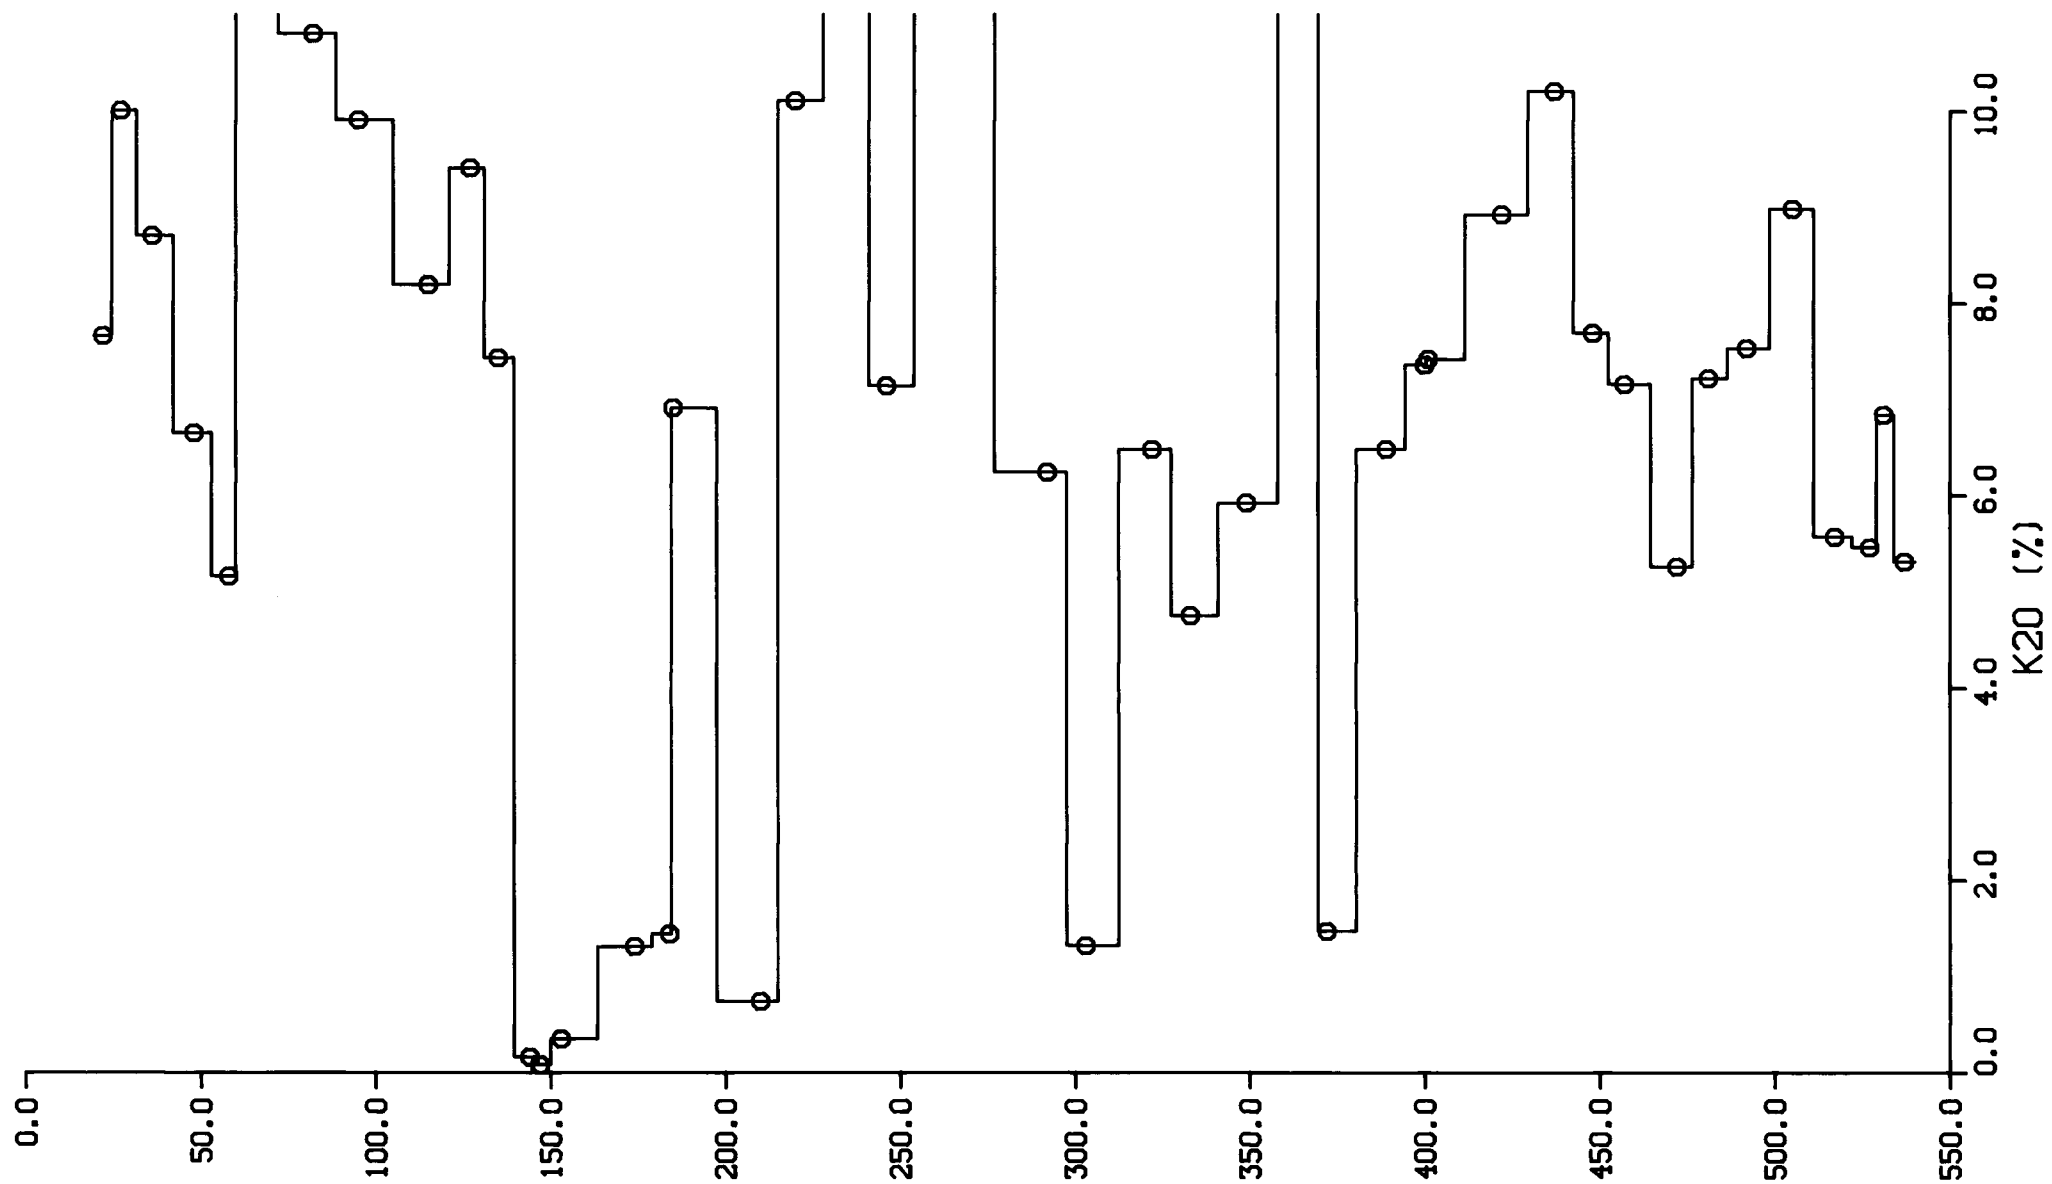

DDH-14 IRON CAP ZONE