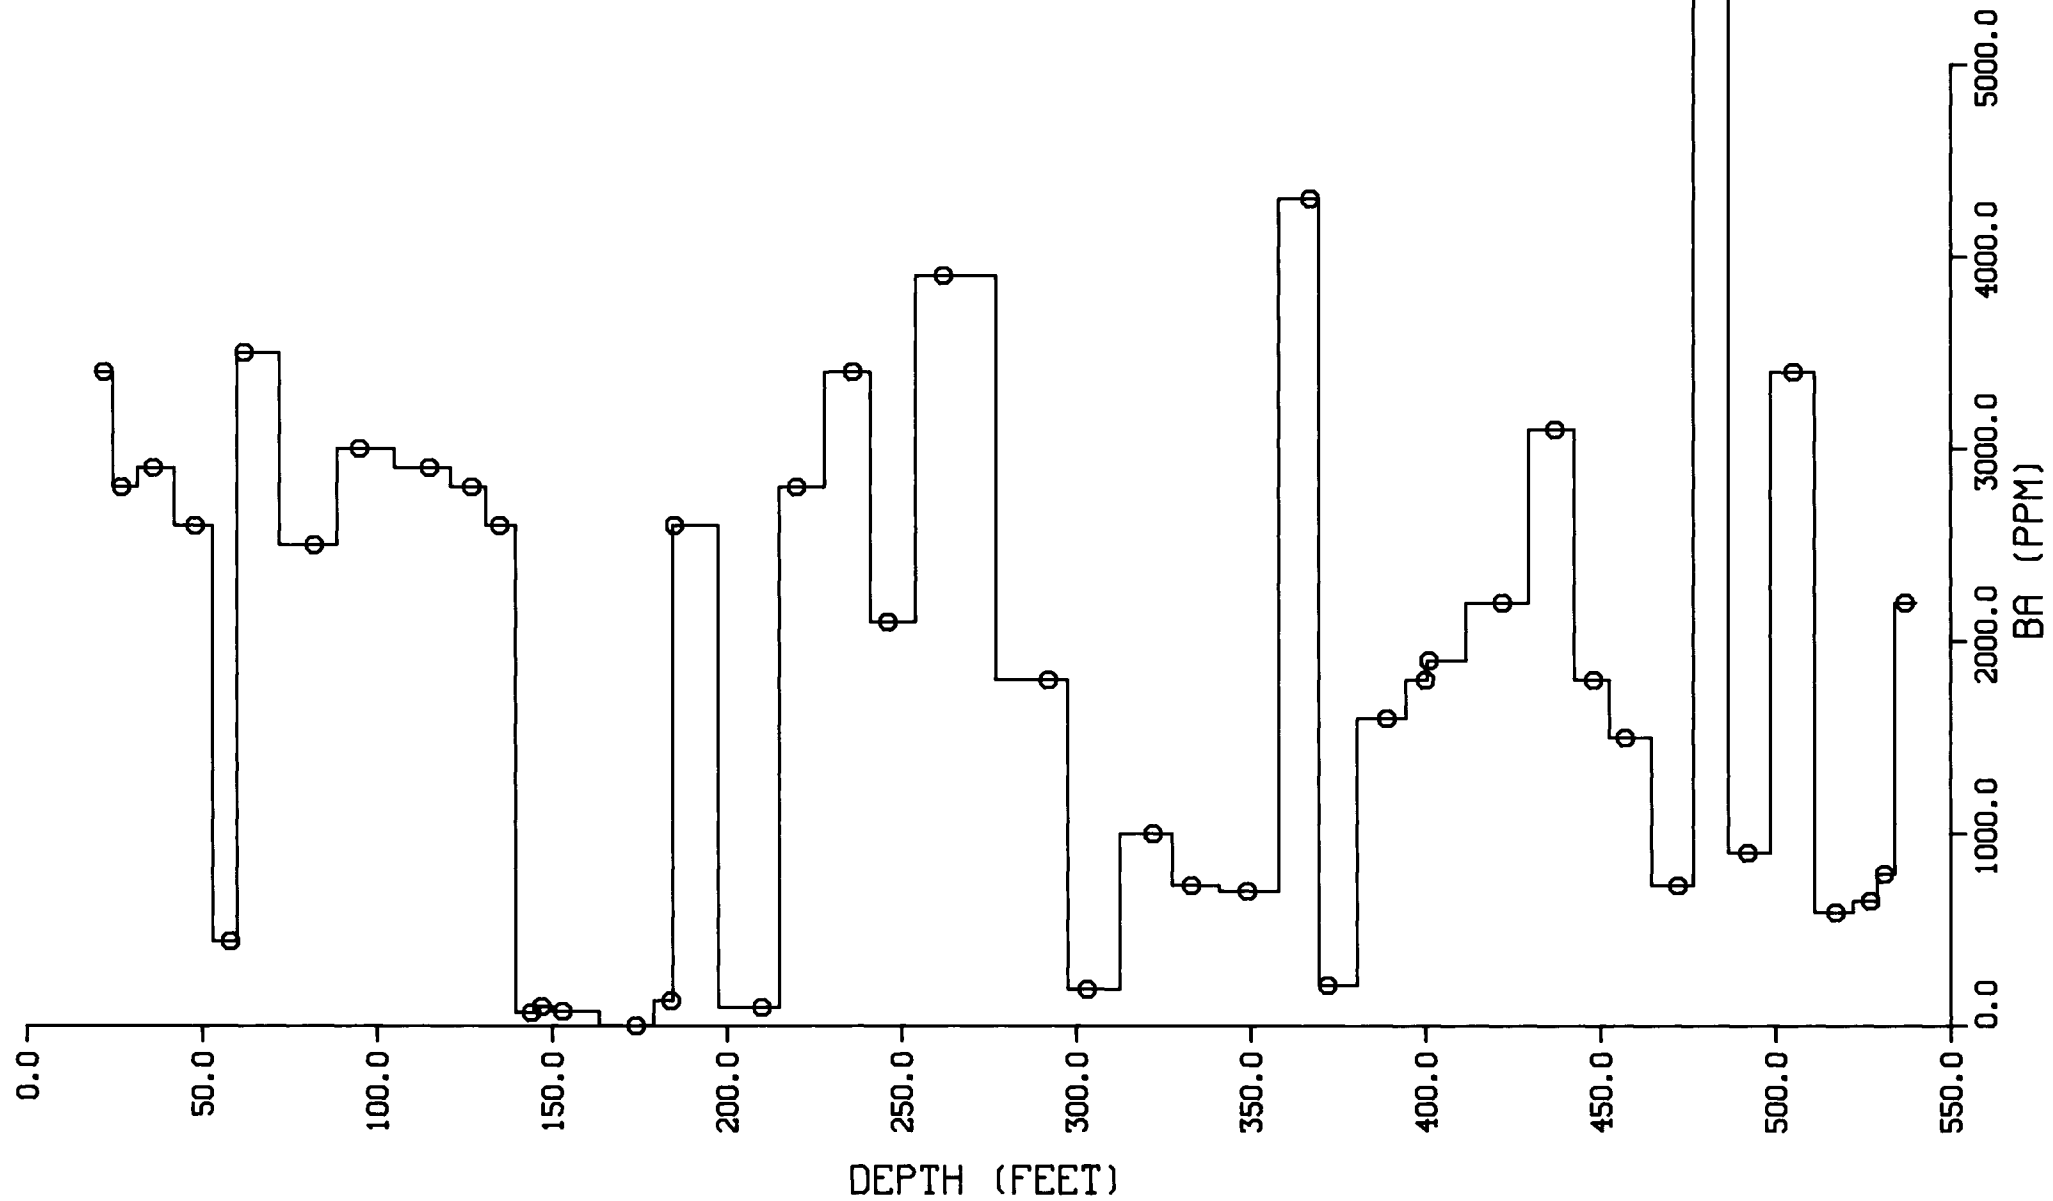

DDH-14 IRON CAP ZONE