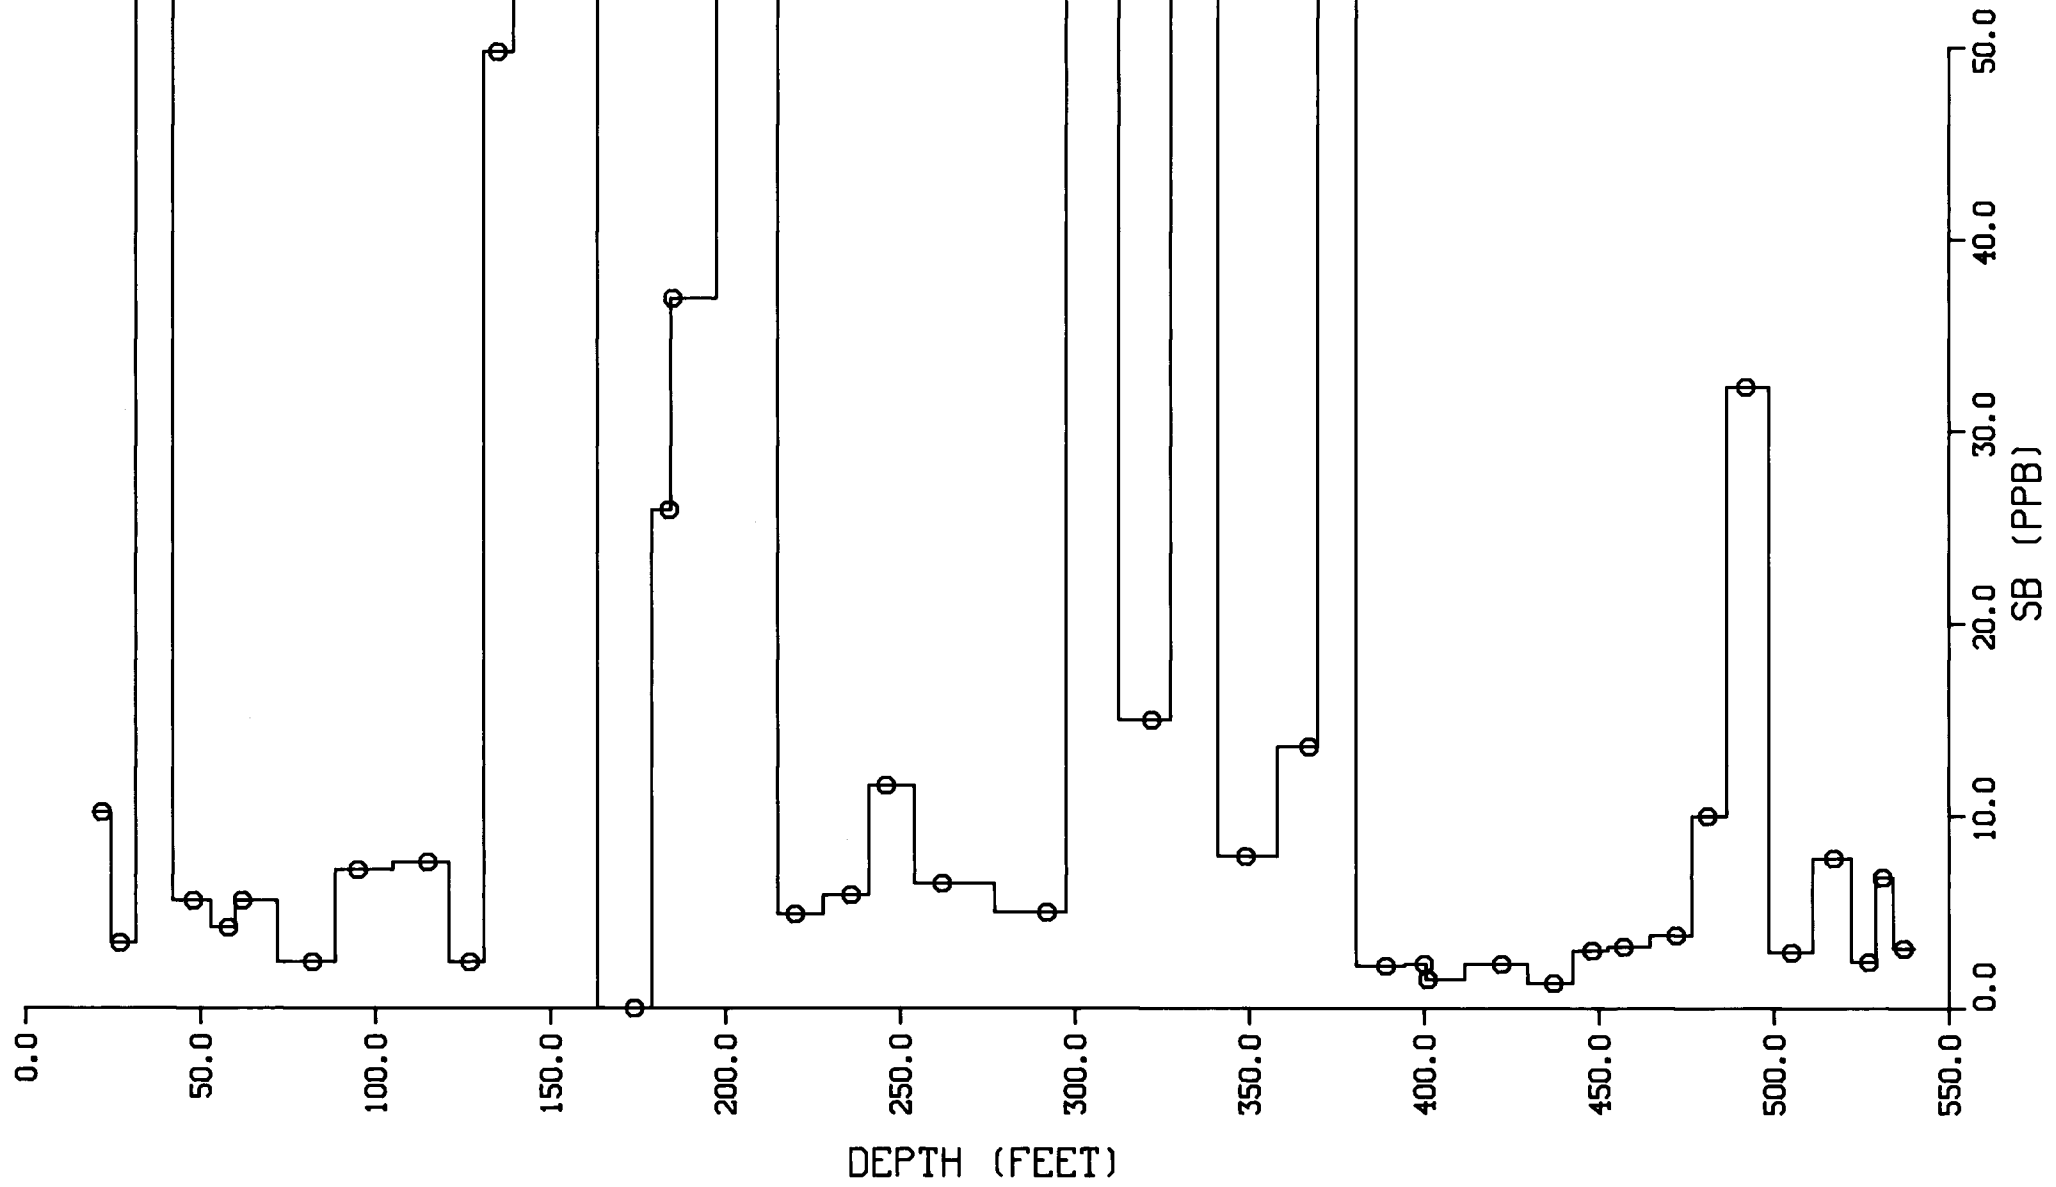

DDH-14 IRON CAP ZONE