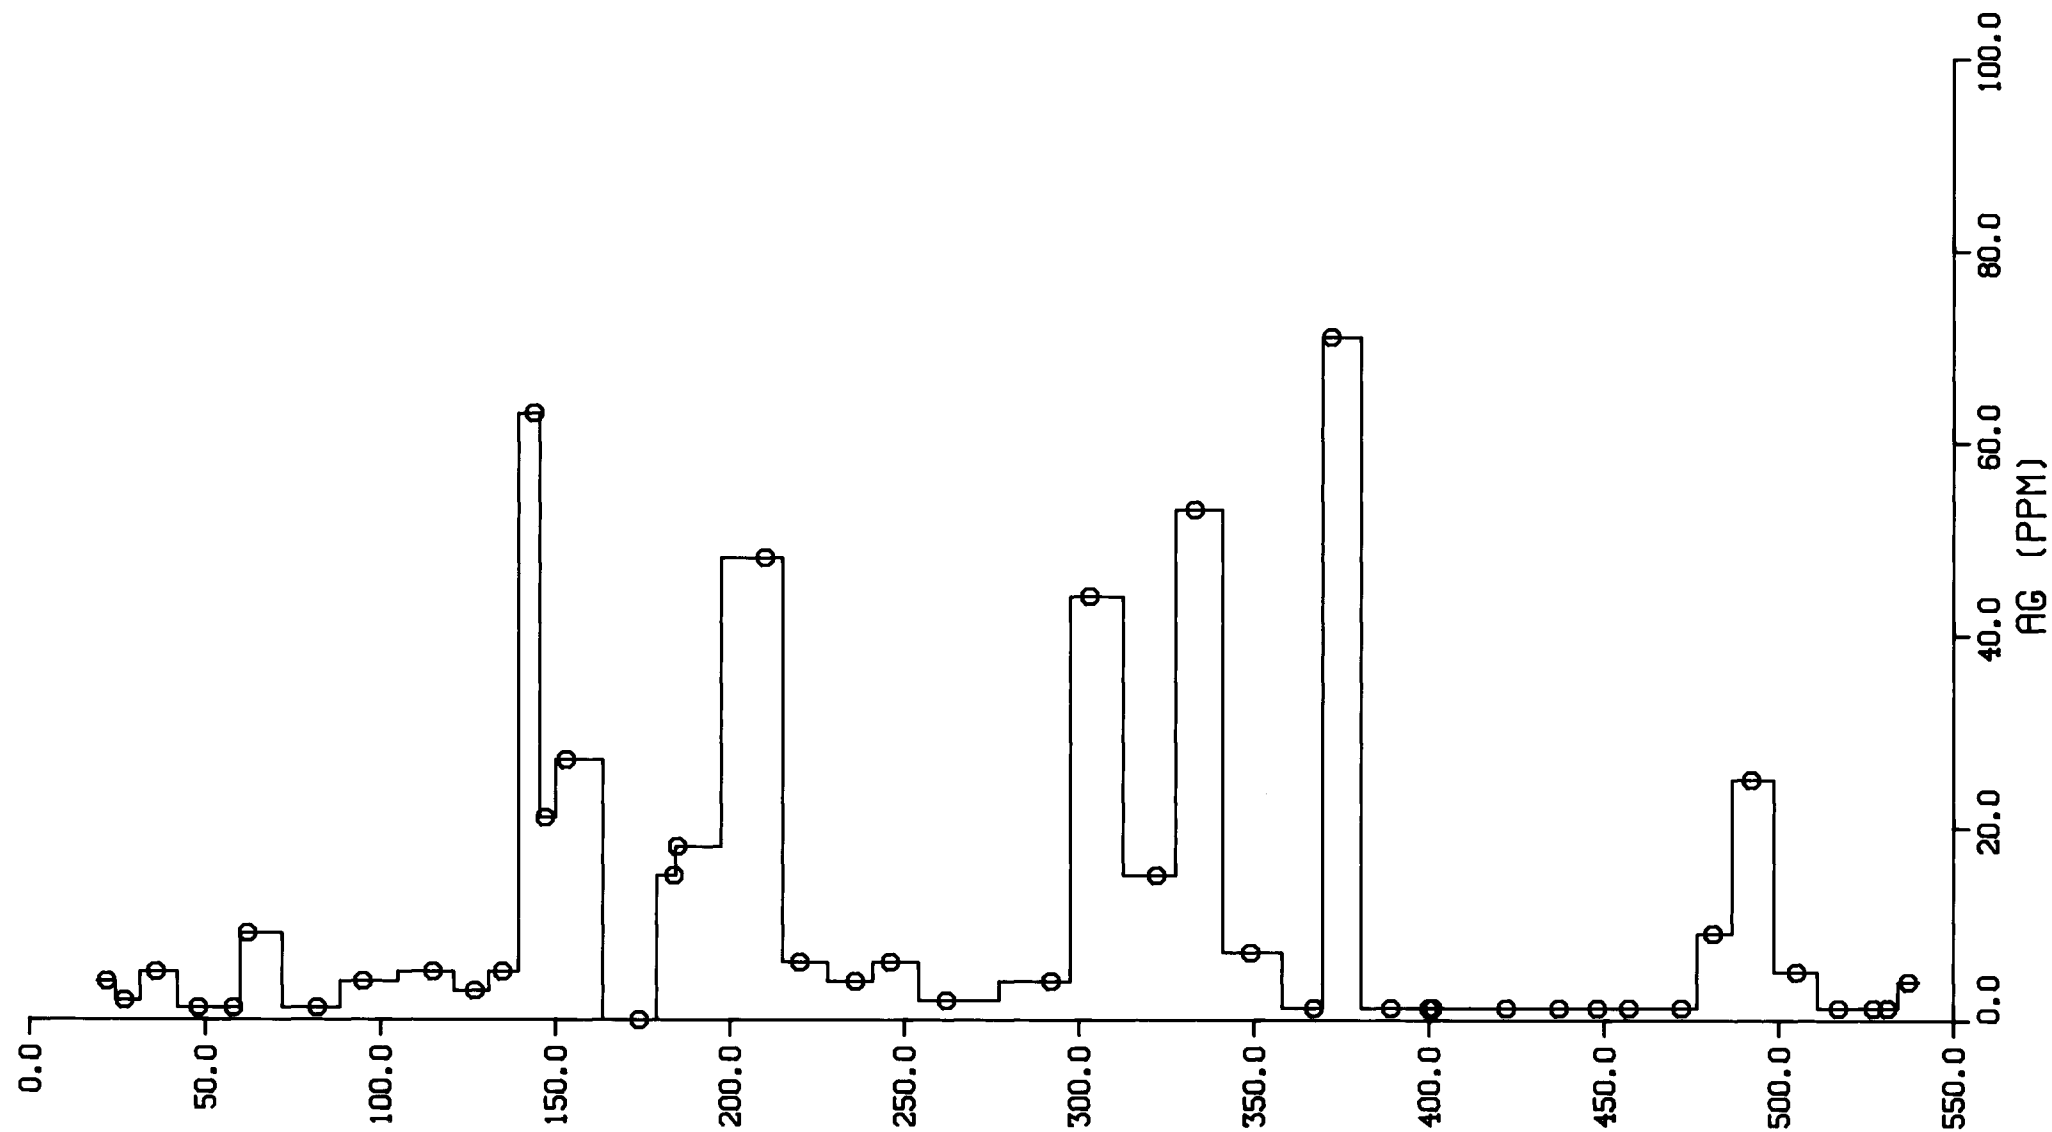

DDH-14 IRON CAP ZONE