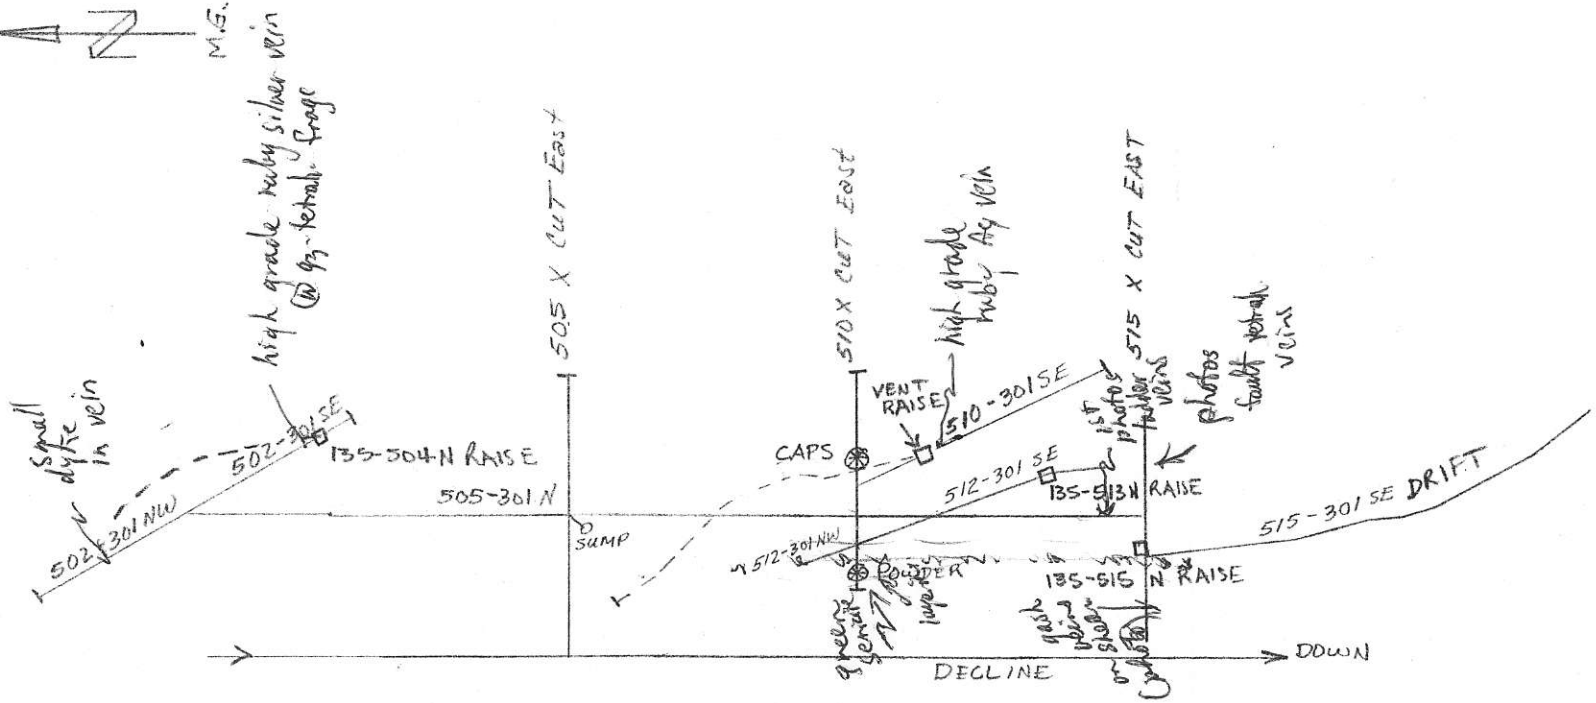

803741

Brucejack  
West Zone  
Aug. 15/88  
RVK

R. L. KIRKHAM

1300m LEVEL

JUNE 23 1988

DRIFT LOCATION PLAN

NOT TO SCALE

NOTE: ALL OF ABOVE HEADING NAMES SHOULD BE PREFIXED BY 130 TO DESIGNATE THE 1300m LEVEL.

Brucejack  
West Zone  
Aug. 15/88  
RJK

B. V. KIRKHAM  
B. V. KIRKHAM

1350m LEVEL

DRIFT LOCATION PLAN

JUNE 23 1988

320°

NOT TO SCALE

NOTE: ALL OF THE ABOVE HEADING NAMES SHOULD BE PREFIXED BY 135 TO DESIGNATE THE 1350 LEVEL.