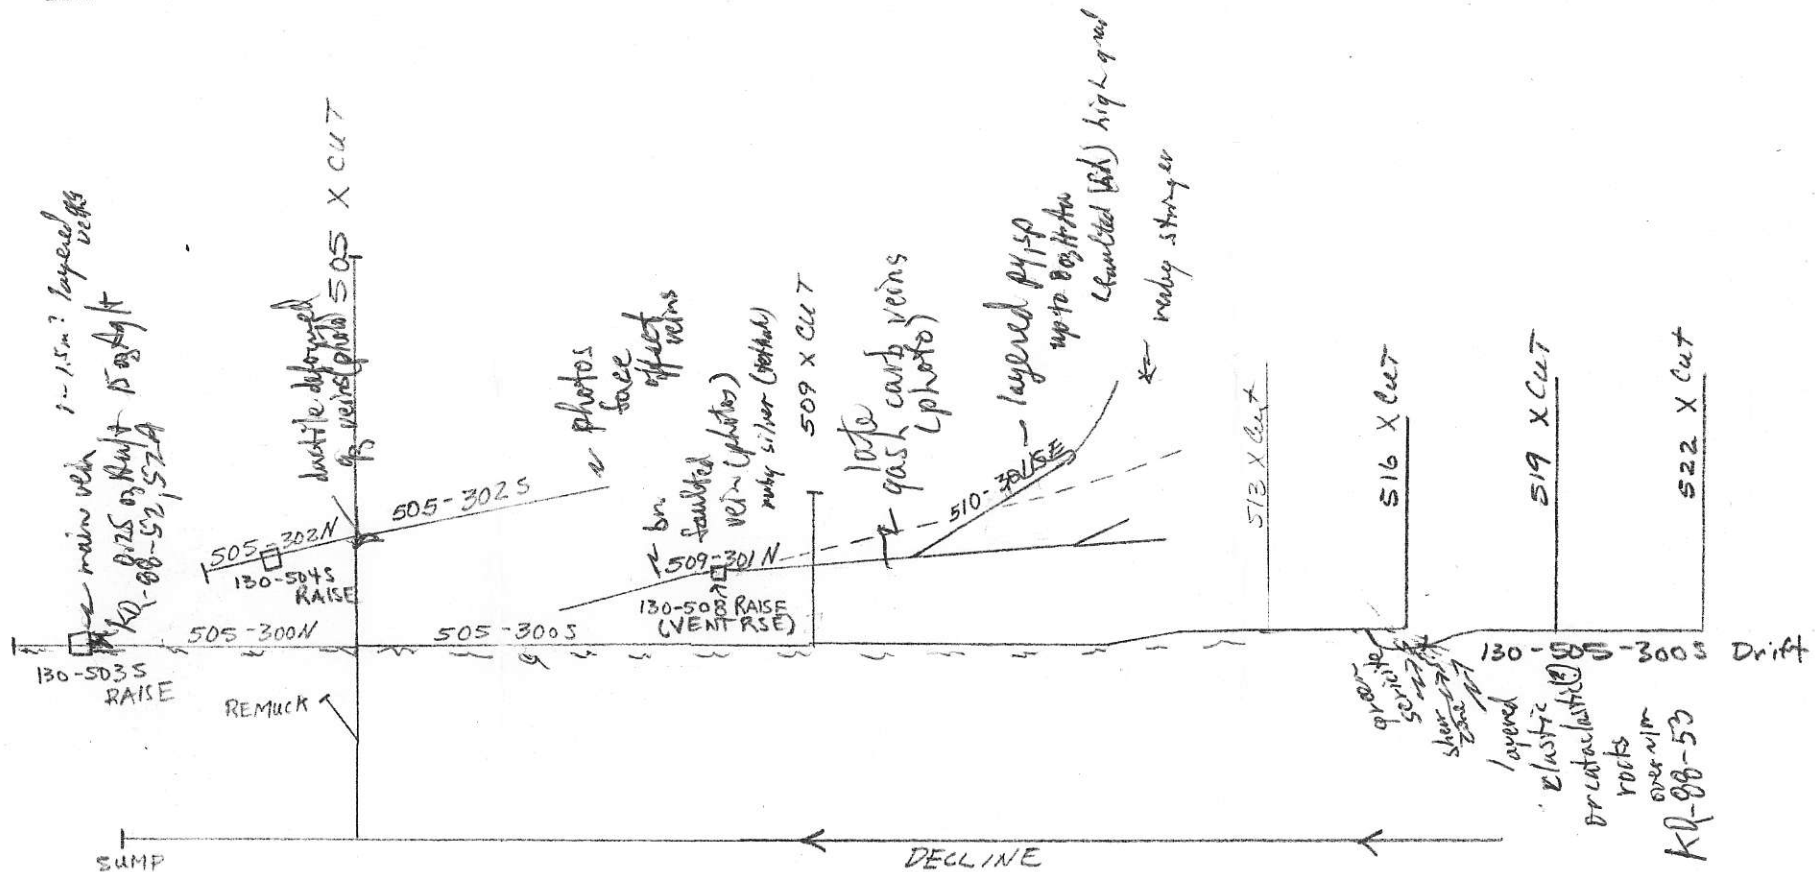

803741

Brucejack  
West Zone  
Aug. 15/88  
RVK

R. L. KIRKHAM

1300m LEVEL

JUNE 23 1988

DRIFT LOCATION PLAN

NOT TO SCALE

NOTE: ALL OF ABOVE HEADING NAMES SHOULD BE PREFIXED BY 130 TO DESIGNATE THE 1300m LEVEL.

Brucejack  
West Zone  
Aug. 15/88  
RJK

B. V. KIRKHAM  
B. V. KIRKHAM

1350m LEVEL

DRIFT LOCATION PLAN

JUNE 23 1988

320°

NOT TO SCALE

NOTE: ALL OF THE ABOVE HEADING NAMES SHOULD BE PREFIXED BY 135 TO DESIGNATE THE 1350 LEVEL.