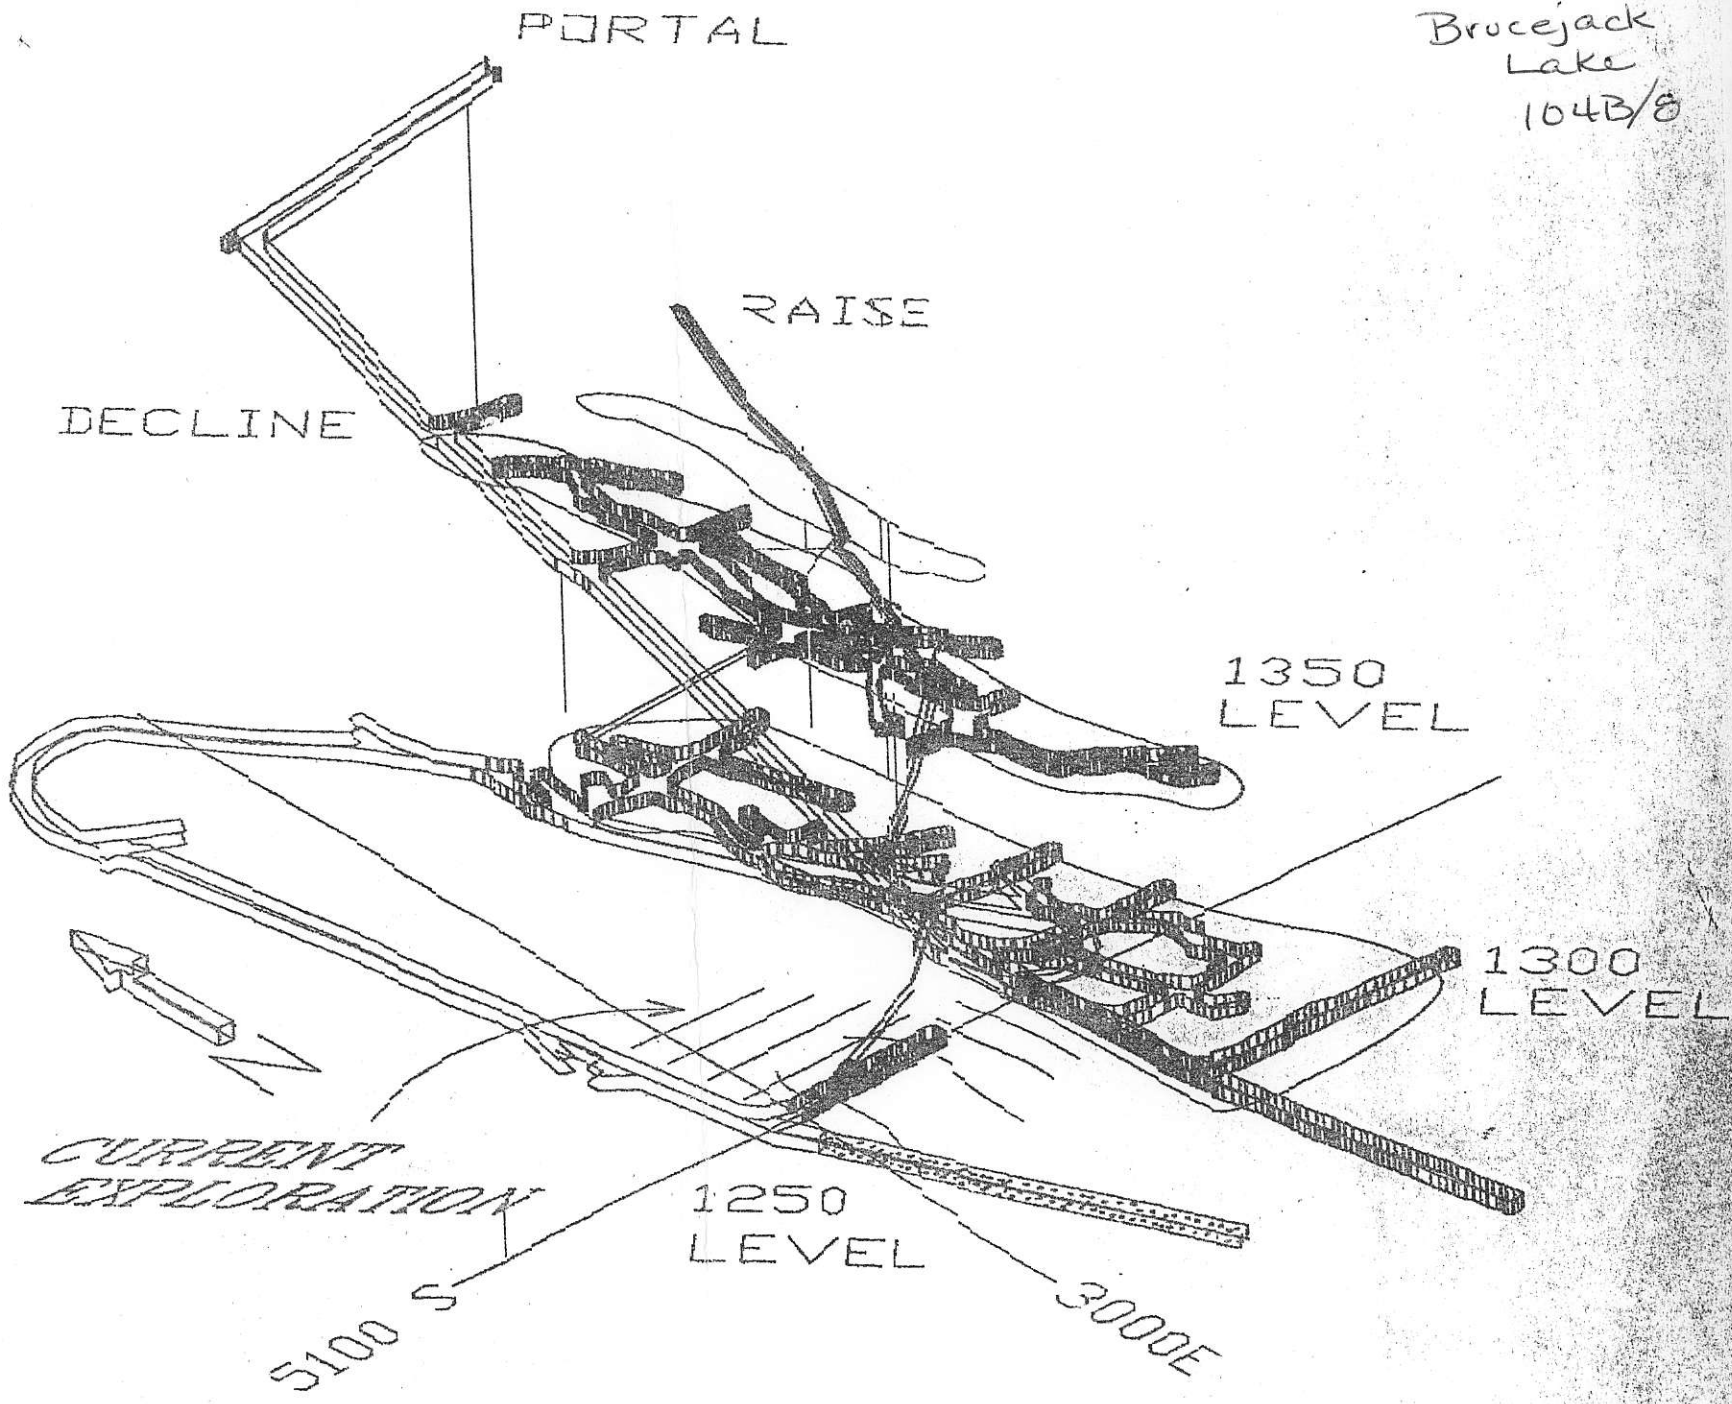

803734

West Zone
Brocejack
Lake
104B/8

P.2

APR 03 '89 11:45 NORFOLK MINES LTD. YOR. B.C.

Sent

R-8
 1200 LEVEL
 SAMPLE PLAN
 1:250
 S.P.B.

July 23/89