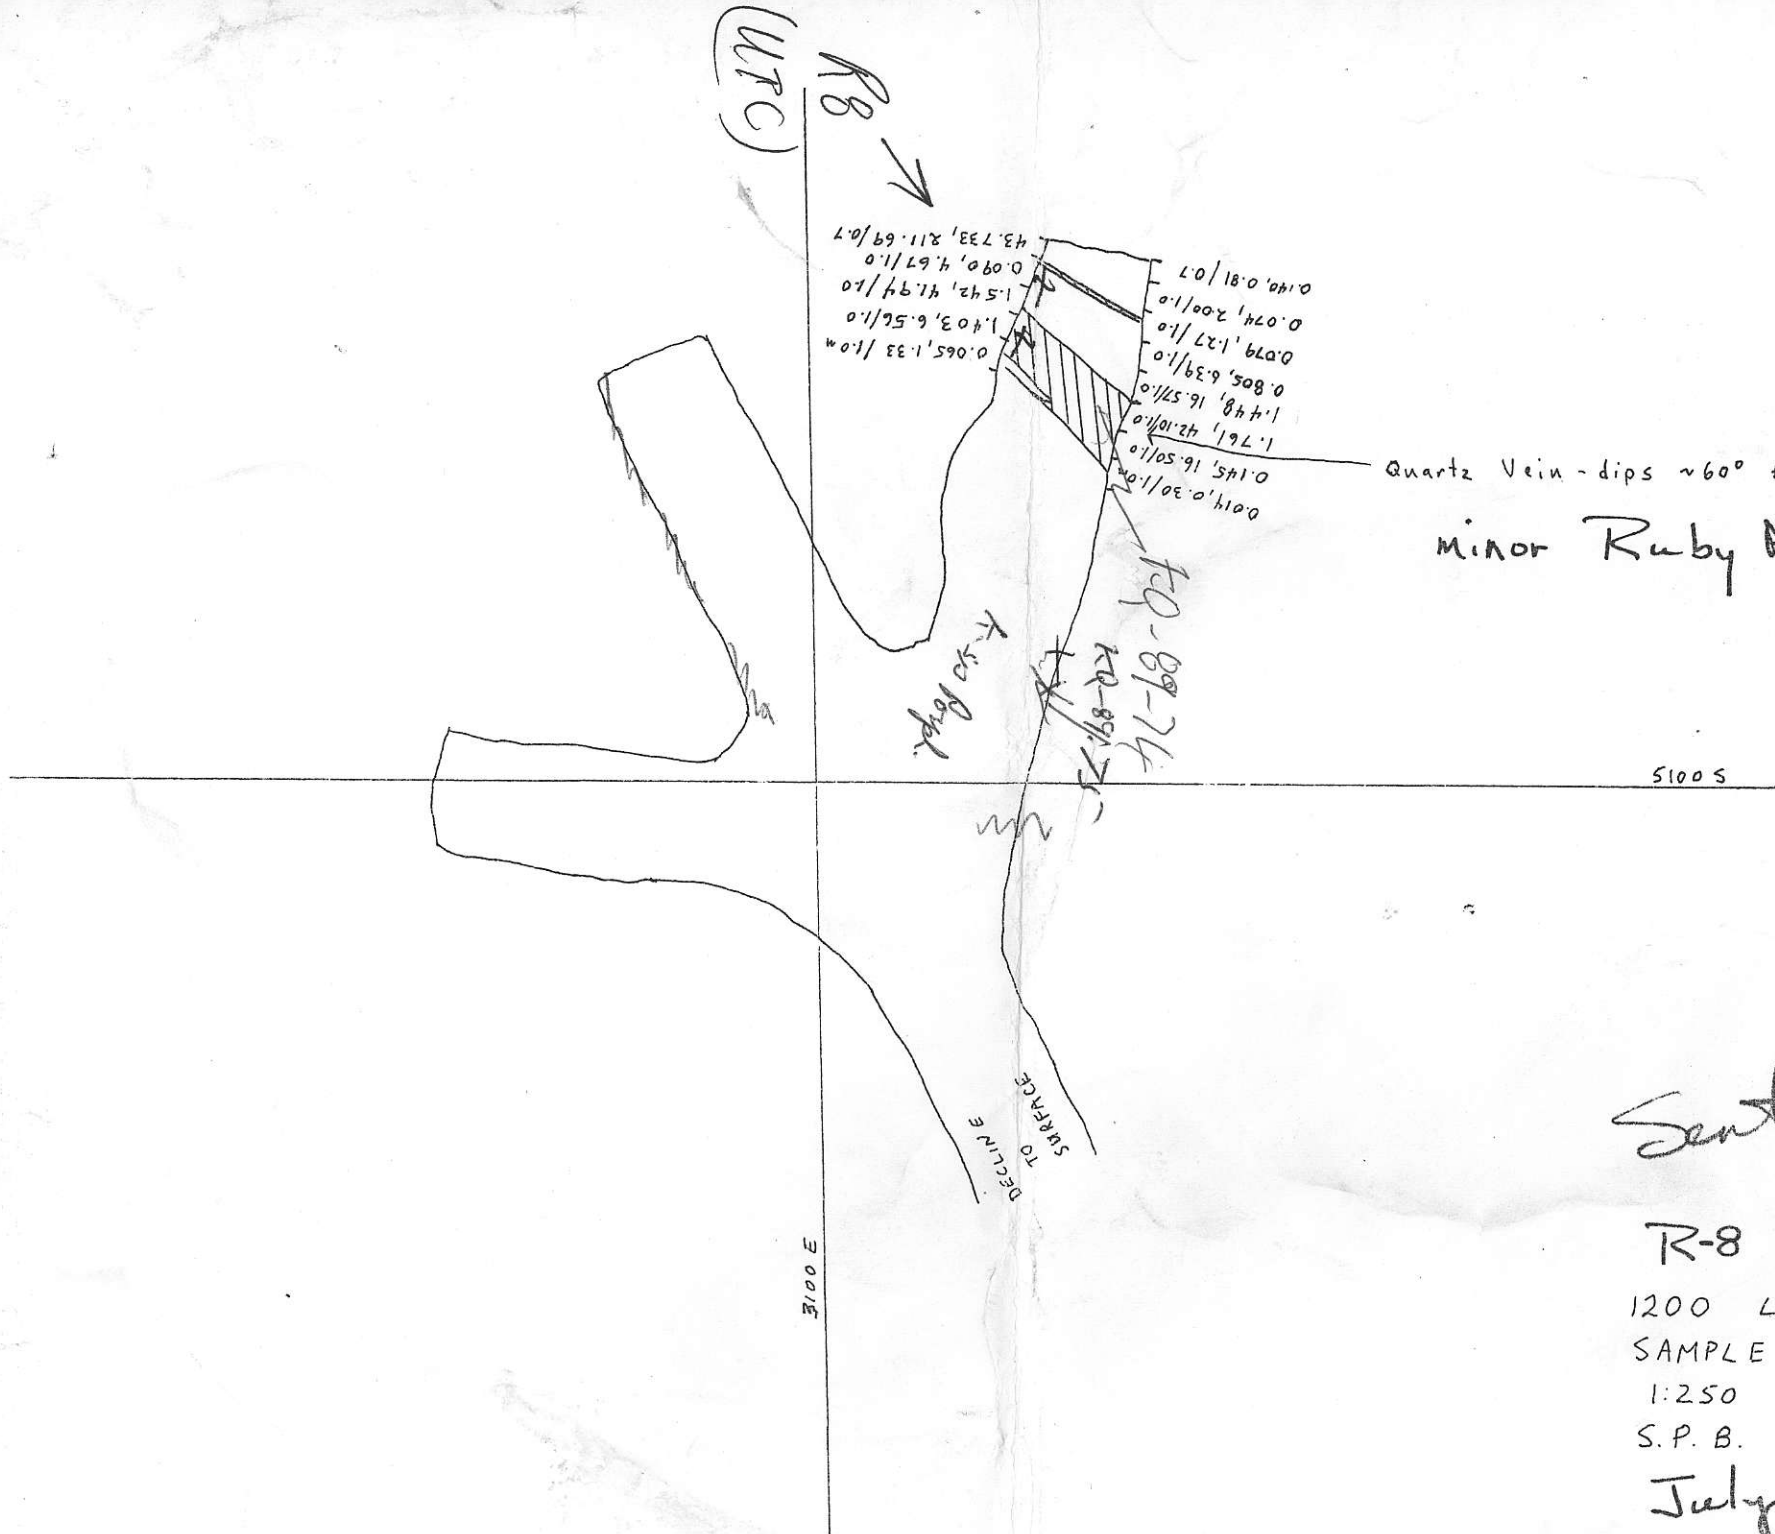

803734

West Zone
Brocejack
Lake
104B/8

P.2

APR 03 '89 11:45 NORFOLK MINES LTD. YOR. B.C.

Sent

R-8
 1200 LEVEL
 SAMPLE PLAN
 1:250
 S.P.B.

July 23/89