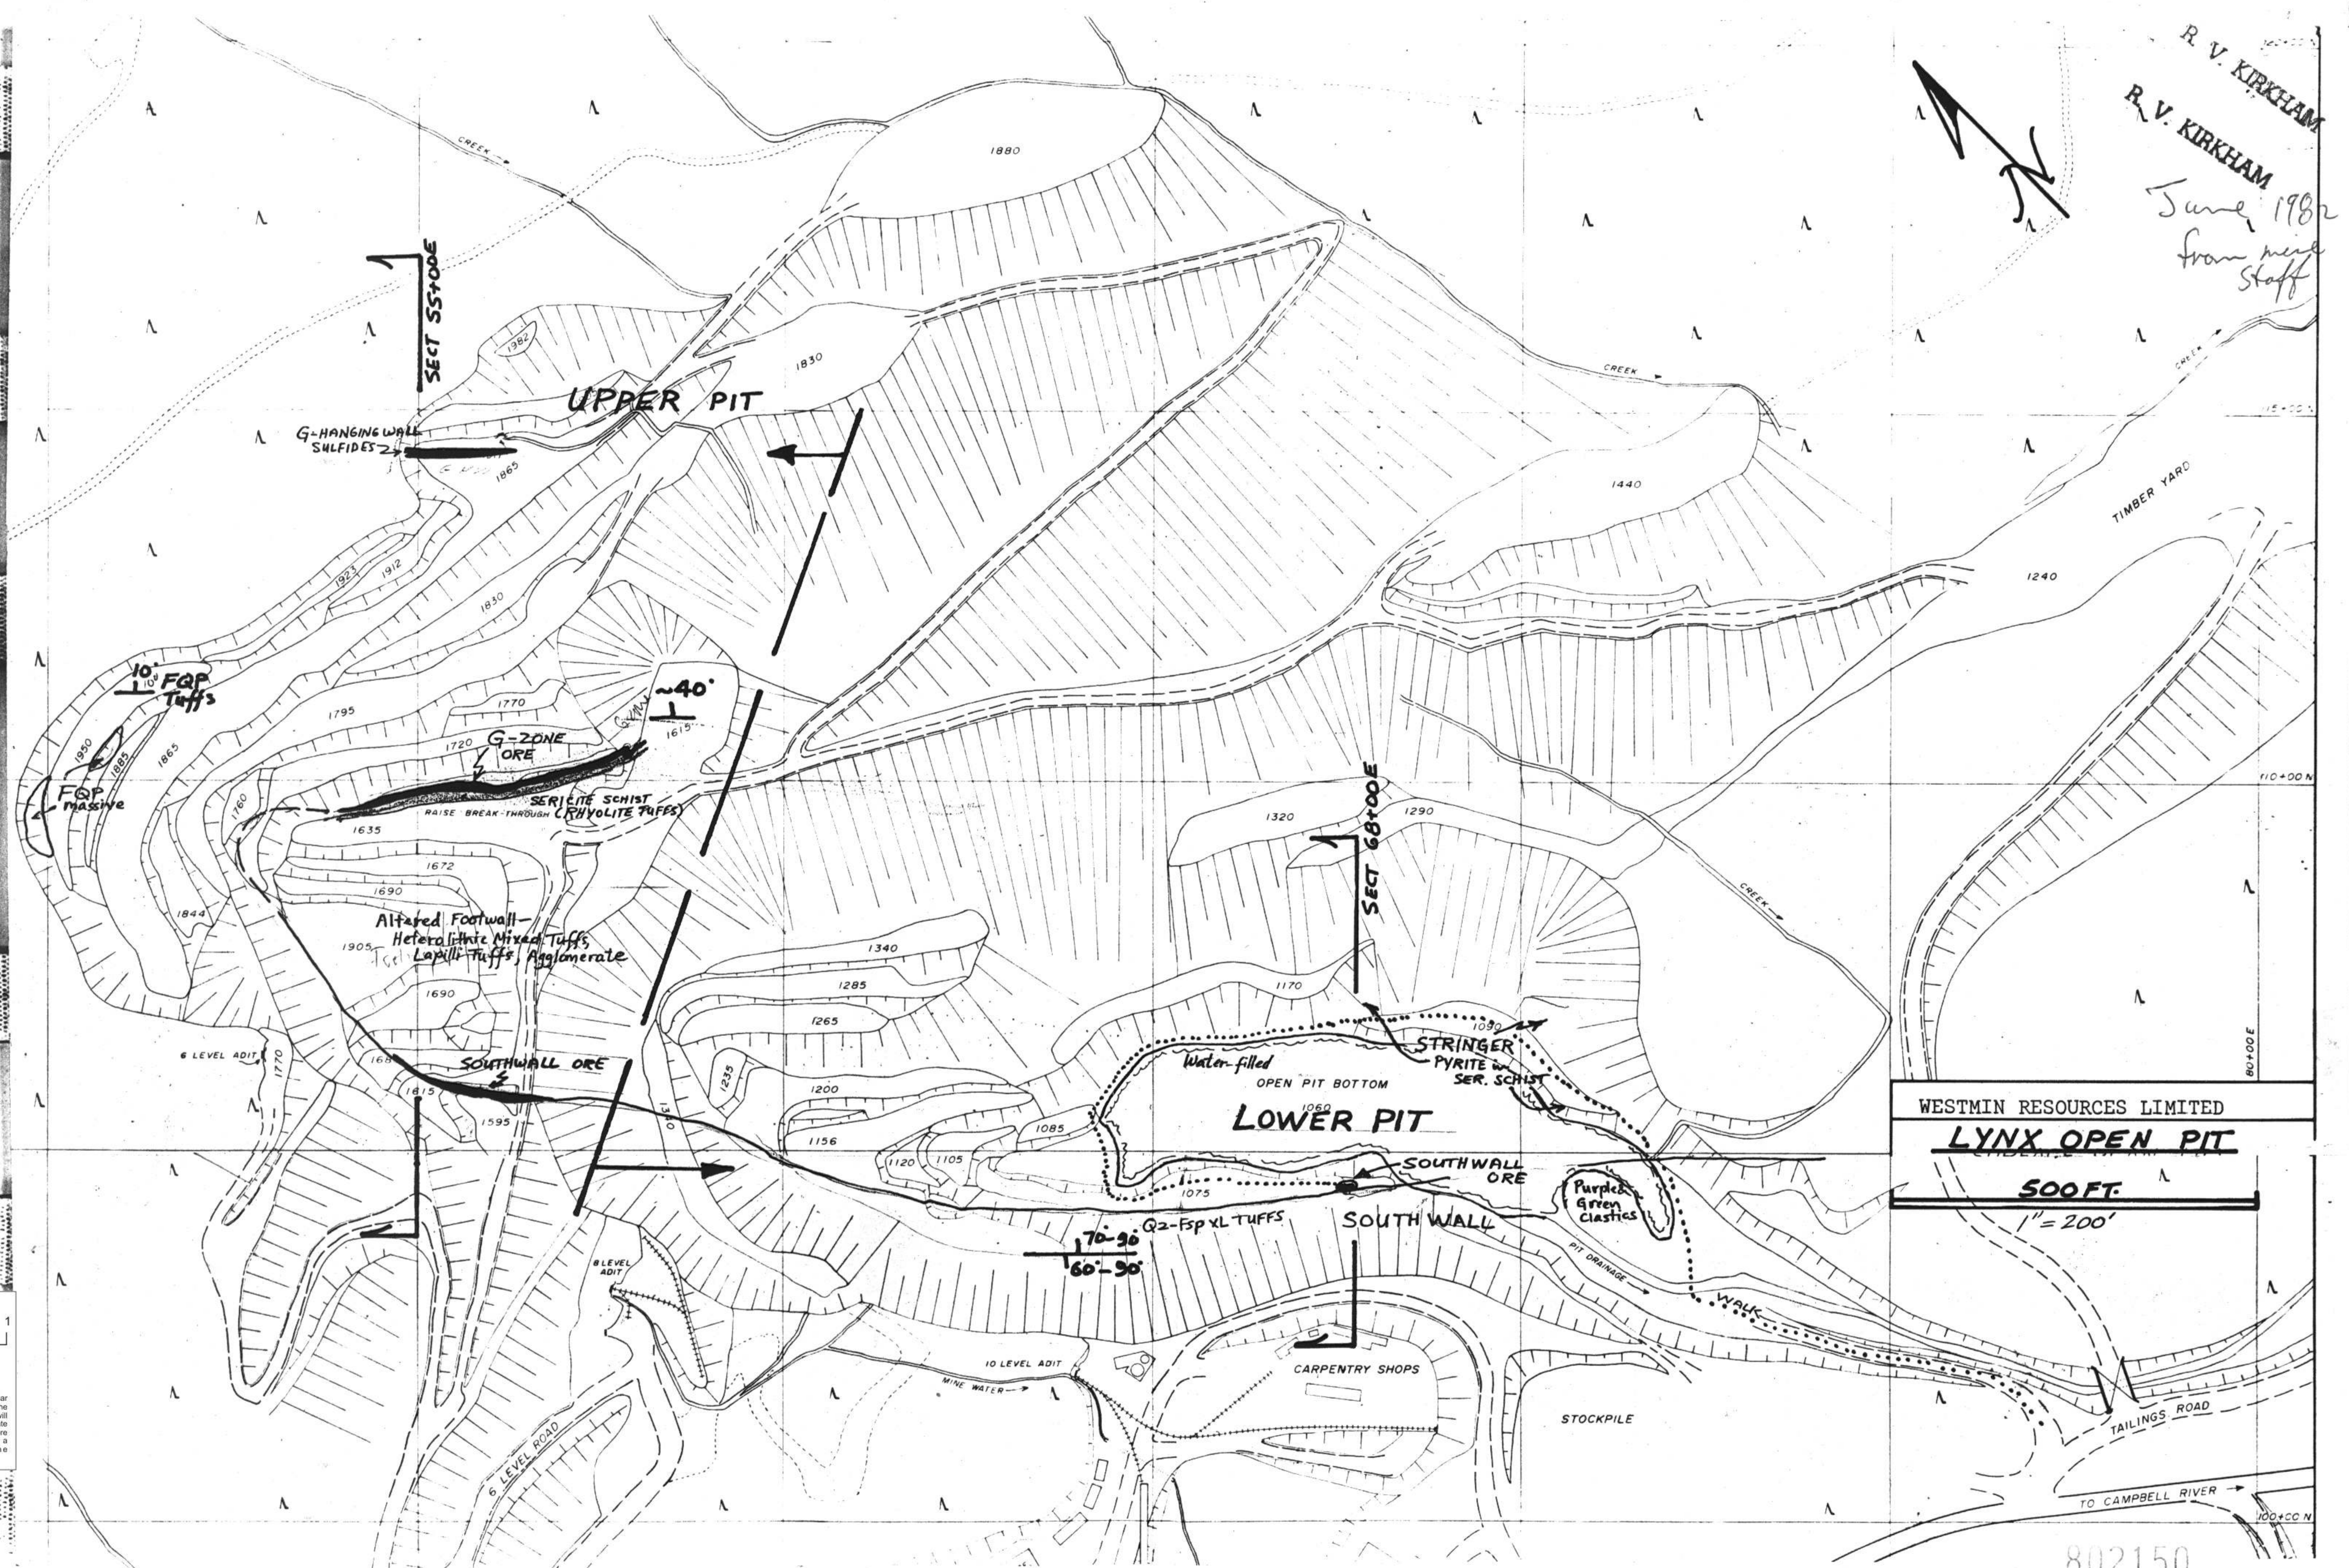

R. V. KIRKHAM
R. V. KIRKHAM
June 1982
from mine
staff

WESTMIN RESOURCES LIMITED
LYNX OPEN PIT
500 FT.
1" = 200'

802150