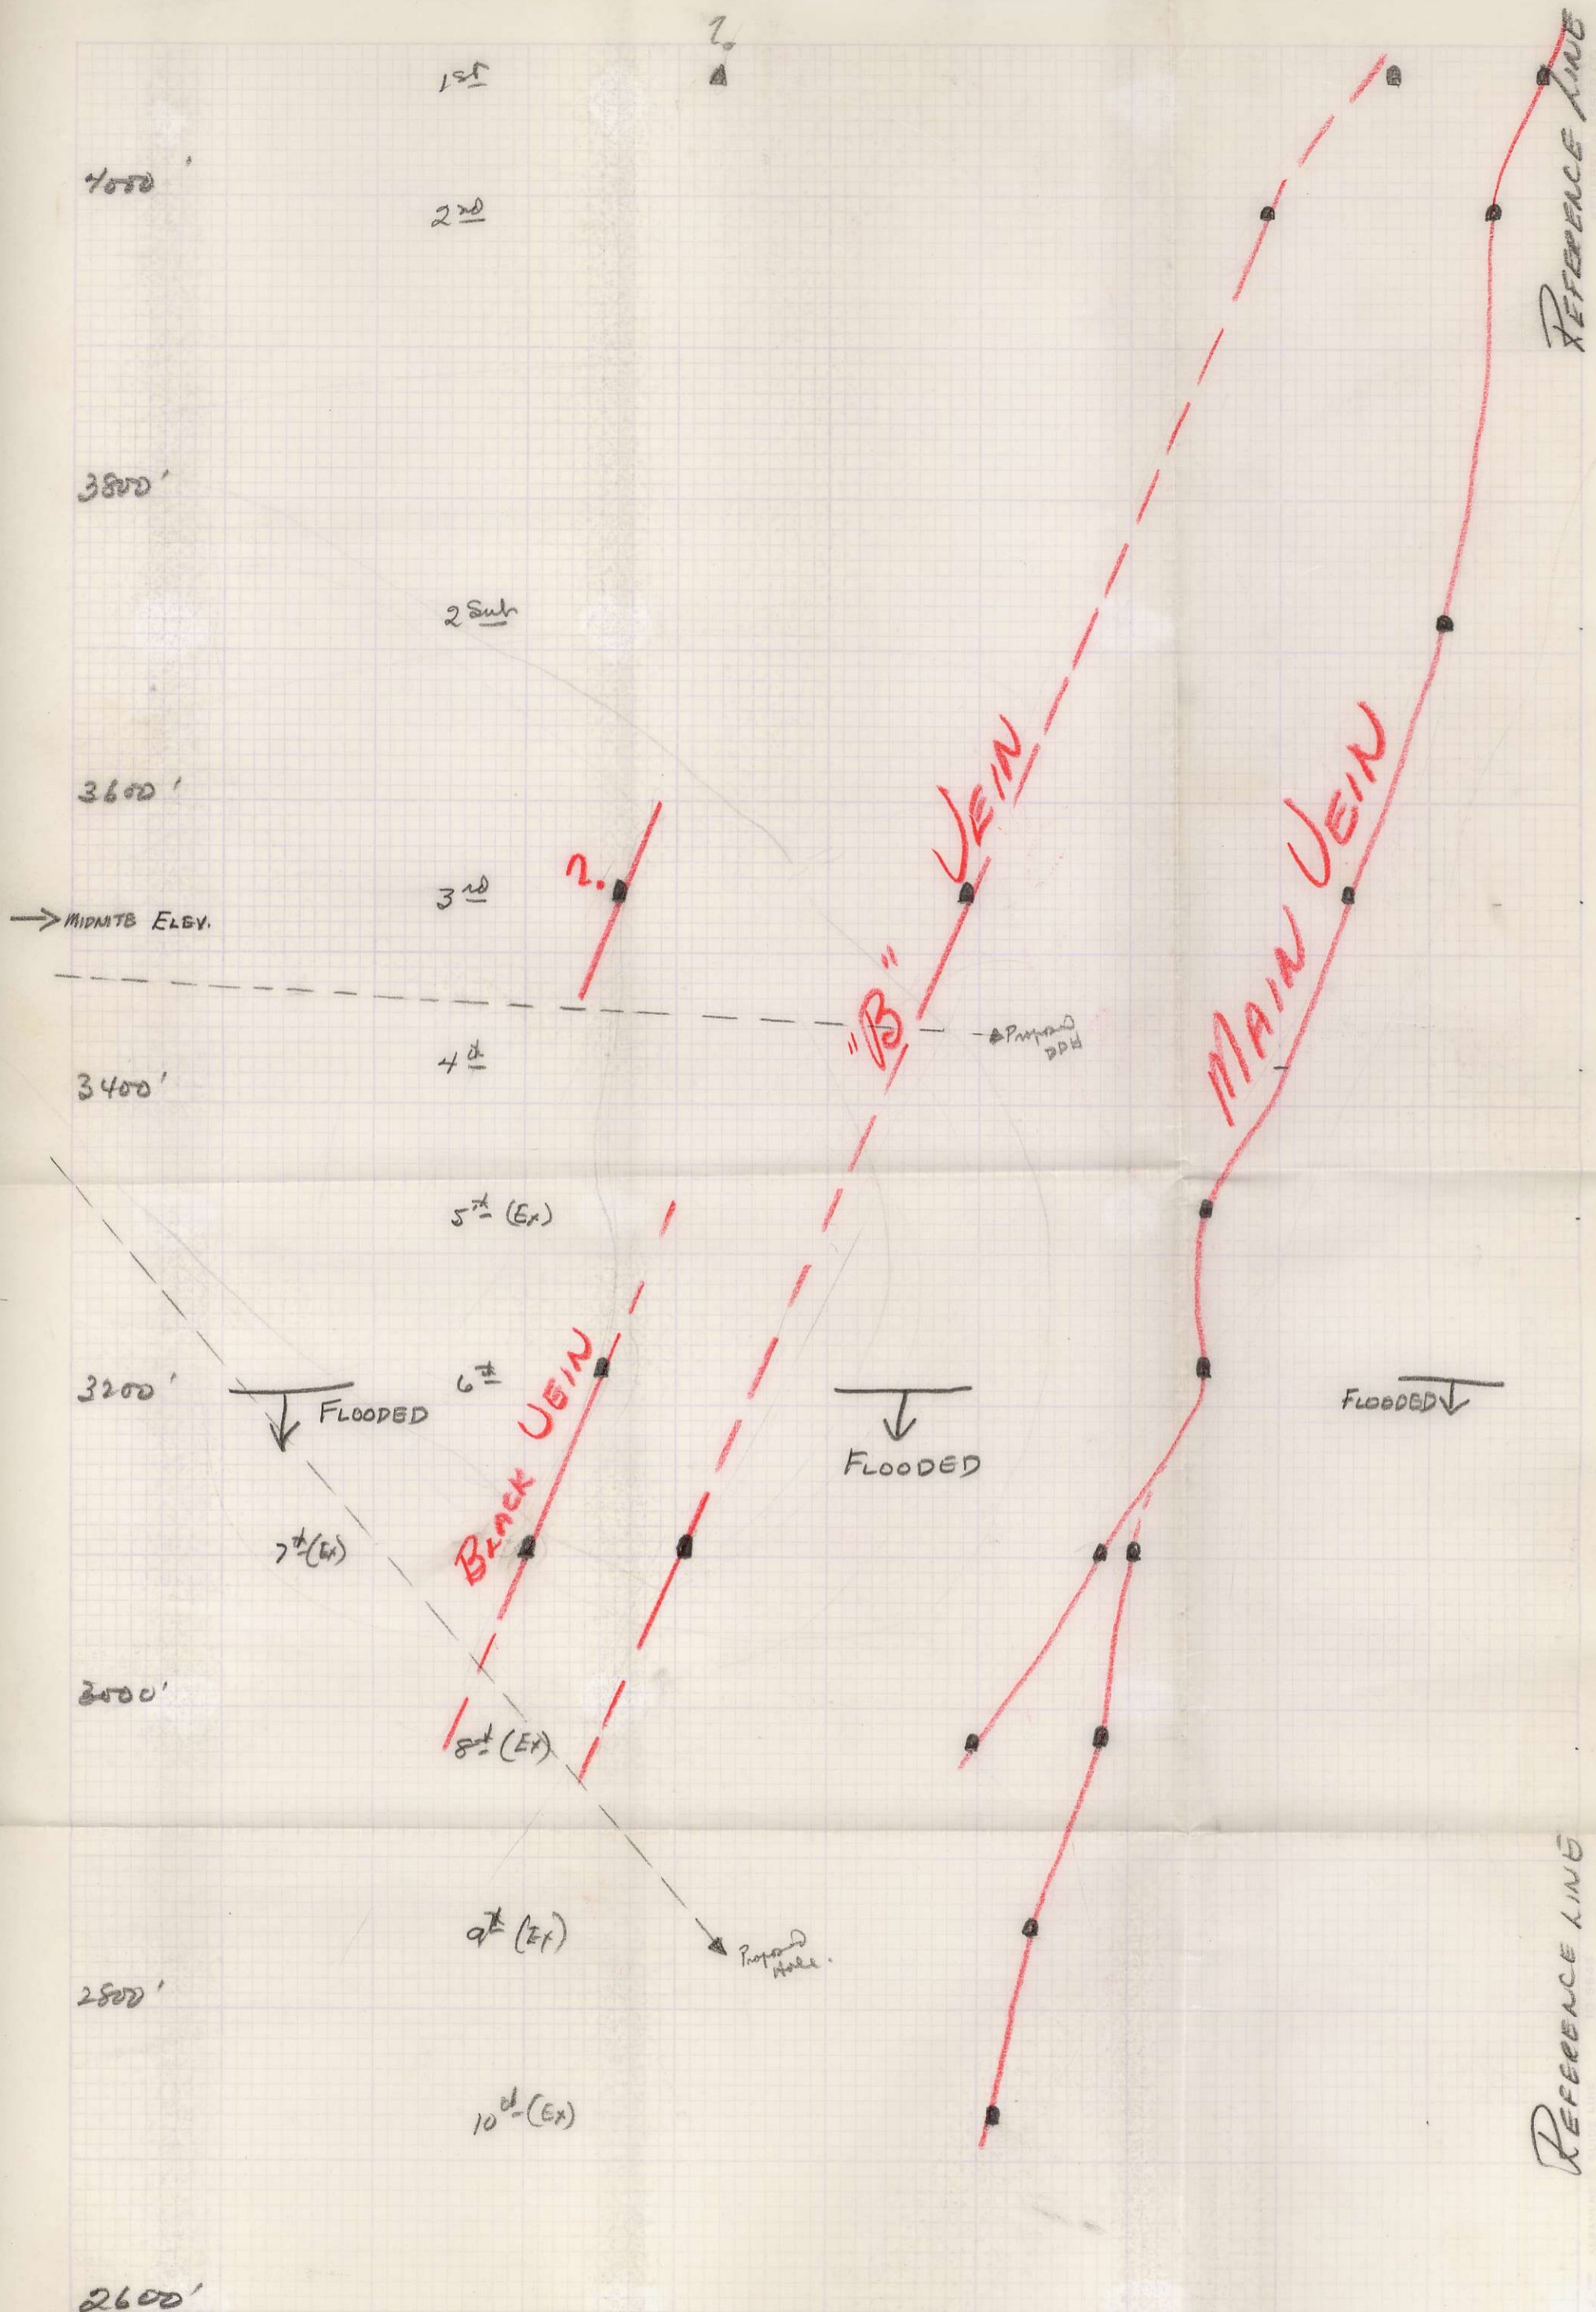

N 22° W

82F/3E
 800489
 Kootenay Belle

SCALE 1" = 100'

REFERENCE LINE

REFERENCE LINE