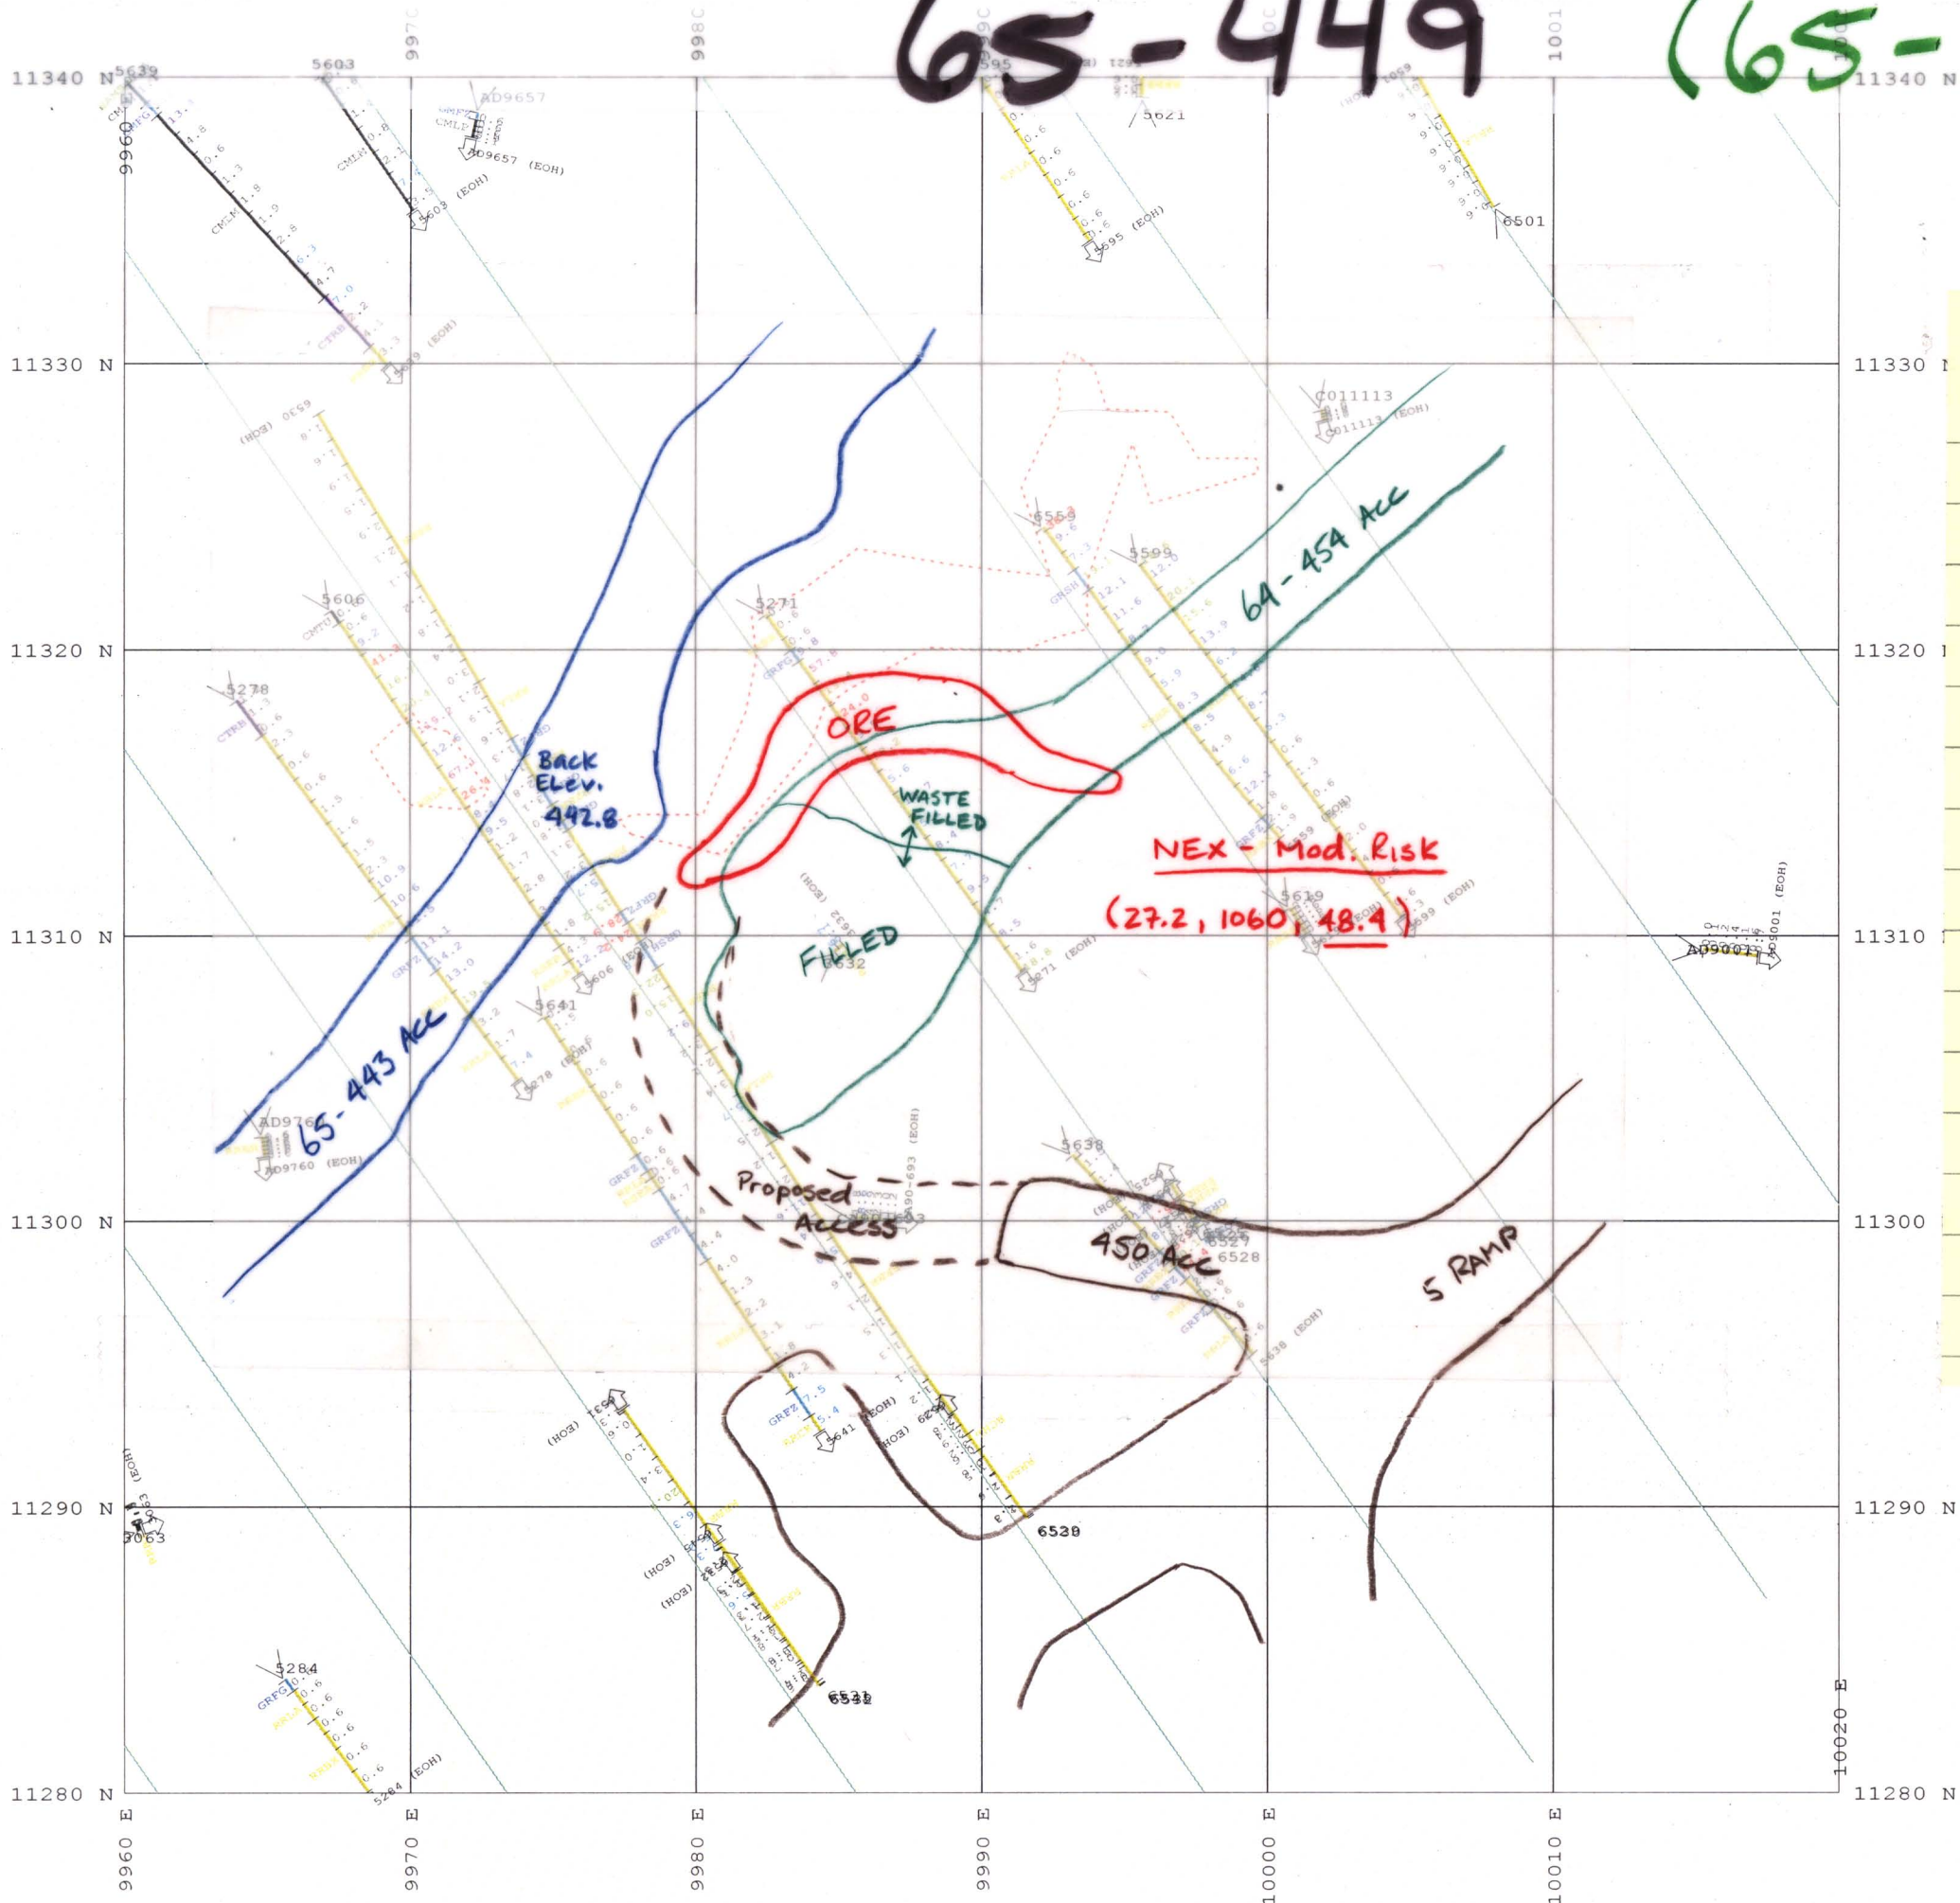

P73

65-449 (65-450)

64-449	: Sill	446.6
	Mid-lift	448.0
	Back	449.3

Leave 3m pillar below
64-454 lift (waste filled)
- pillar is only LG anyway

Mine along strike of structure
from West to East so that panel
is only half under pillar.

Bench and/or backslash on
retreat.

V:/ESKAY.D/SURVEY.TRI/STOPES.TRI/7/STOPE.V01
V:/ESKAY.D/SURVEY.TRI/STOPES.TRI/84STOPE.00T
V:/ESKAY.D/SURVEY.TRI/STOPES.TRI/68STOPE.00T
V:/ESKAY.D/SURVEY.TRI/STOPES.TRI/36STOPE.00T

Grid lines
Absolute

65
64-449 ORE CONTOUR
JULY 6/07 DB

Eskay Creek Mine	
65 64-449 Ore Contour	Scale:1:250
448.0 Mid-lift Contour	Date:06-Jul-2007
5.0 m Thick	Project:ESKY
	Drawn By:DB
	Checked:
	Approved:
	Drawing No.