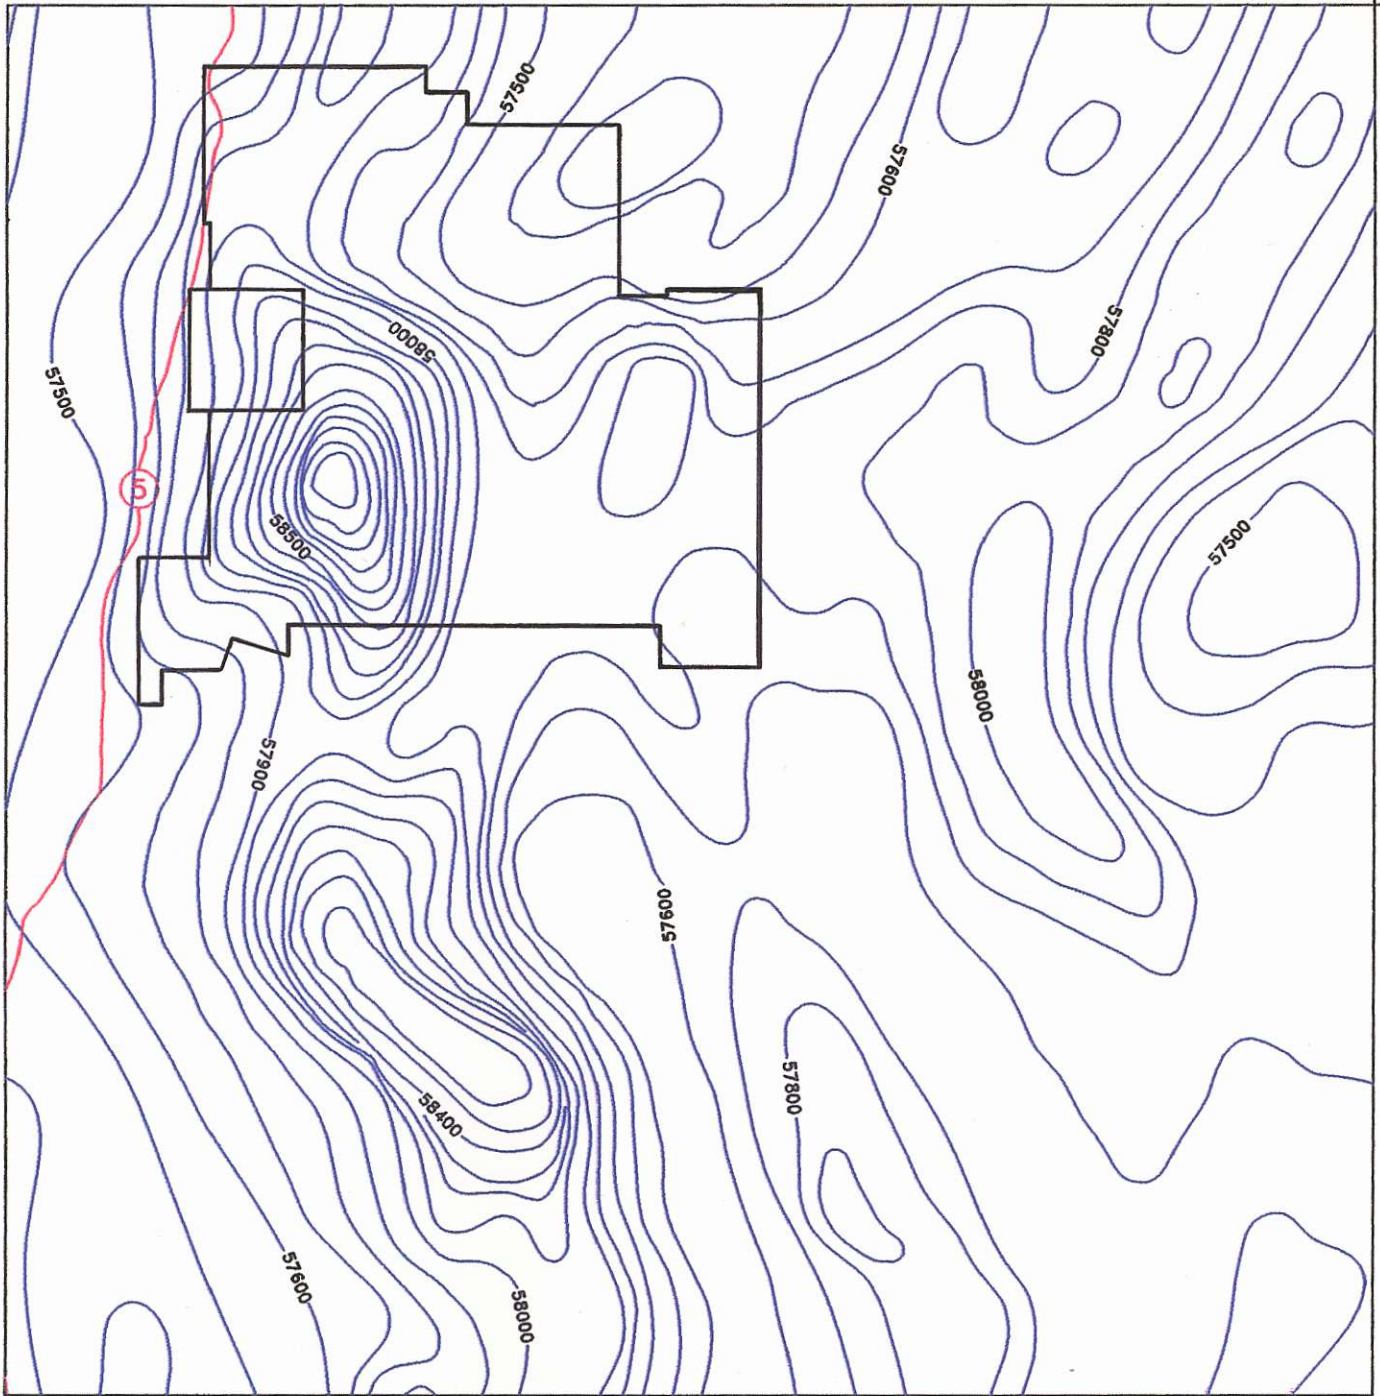

50°00'

120°30'

QUILCHENA RESOURCES LIMITED	
SNOWFLAKE PORPHYRY COPPER PROSPECT	
REGIONAL MAGNETIC SURVEY MAP	
BRITISH COLUMBIA	
DATE: NOVEMBER 1995	SCALE: 1:50 000
DRAWN: TC 95-183D	GEOLOGIST:
DATA: NTS 92-H-15 (BC)	FIGURE:

681016