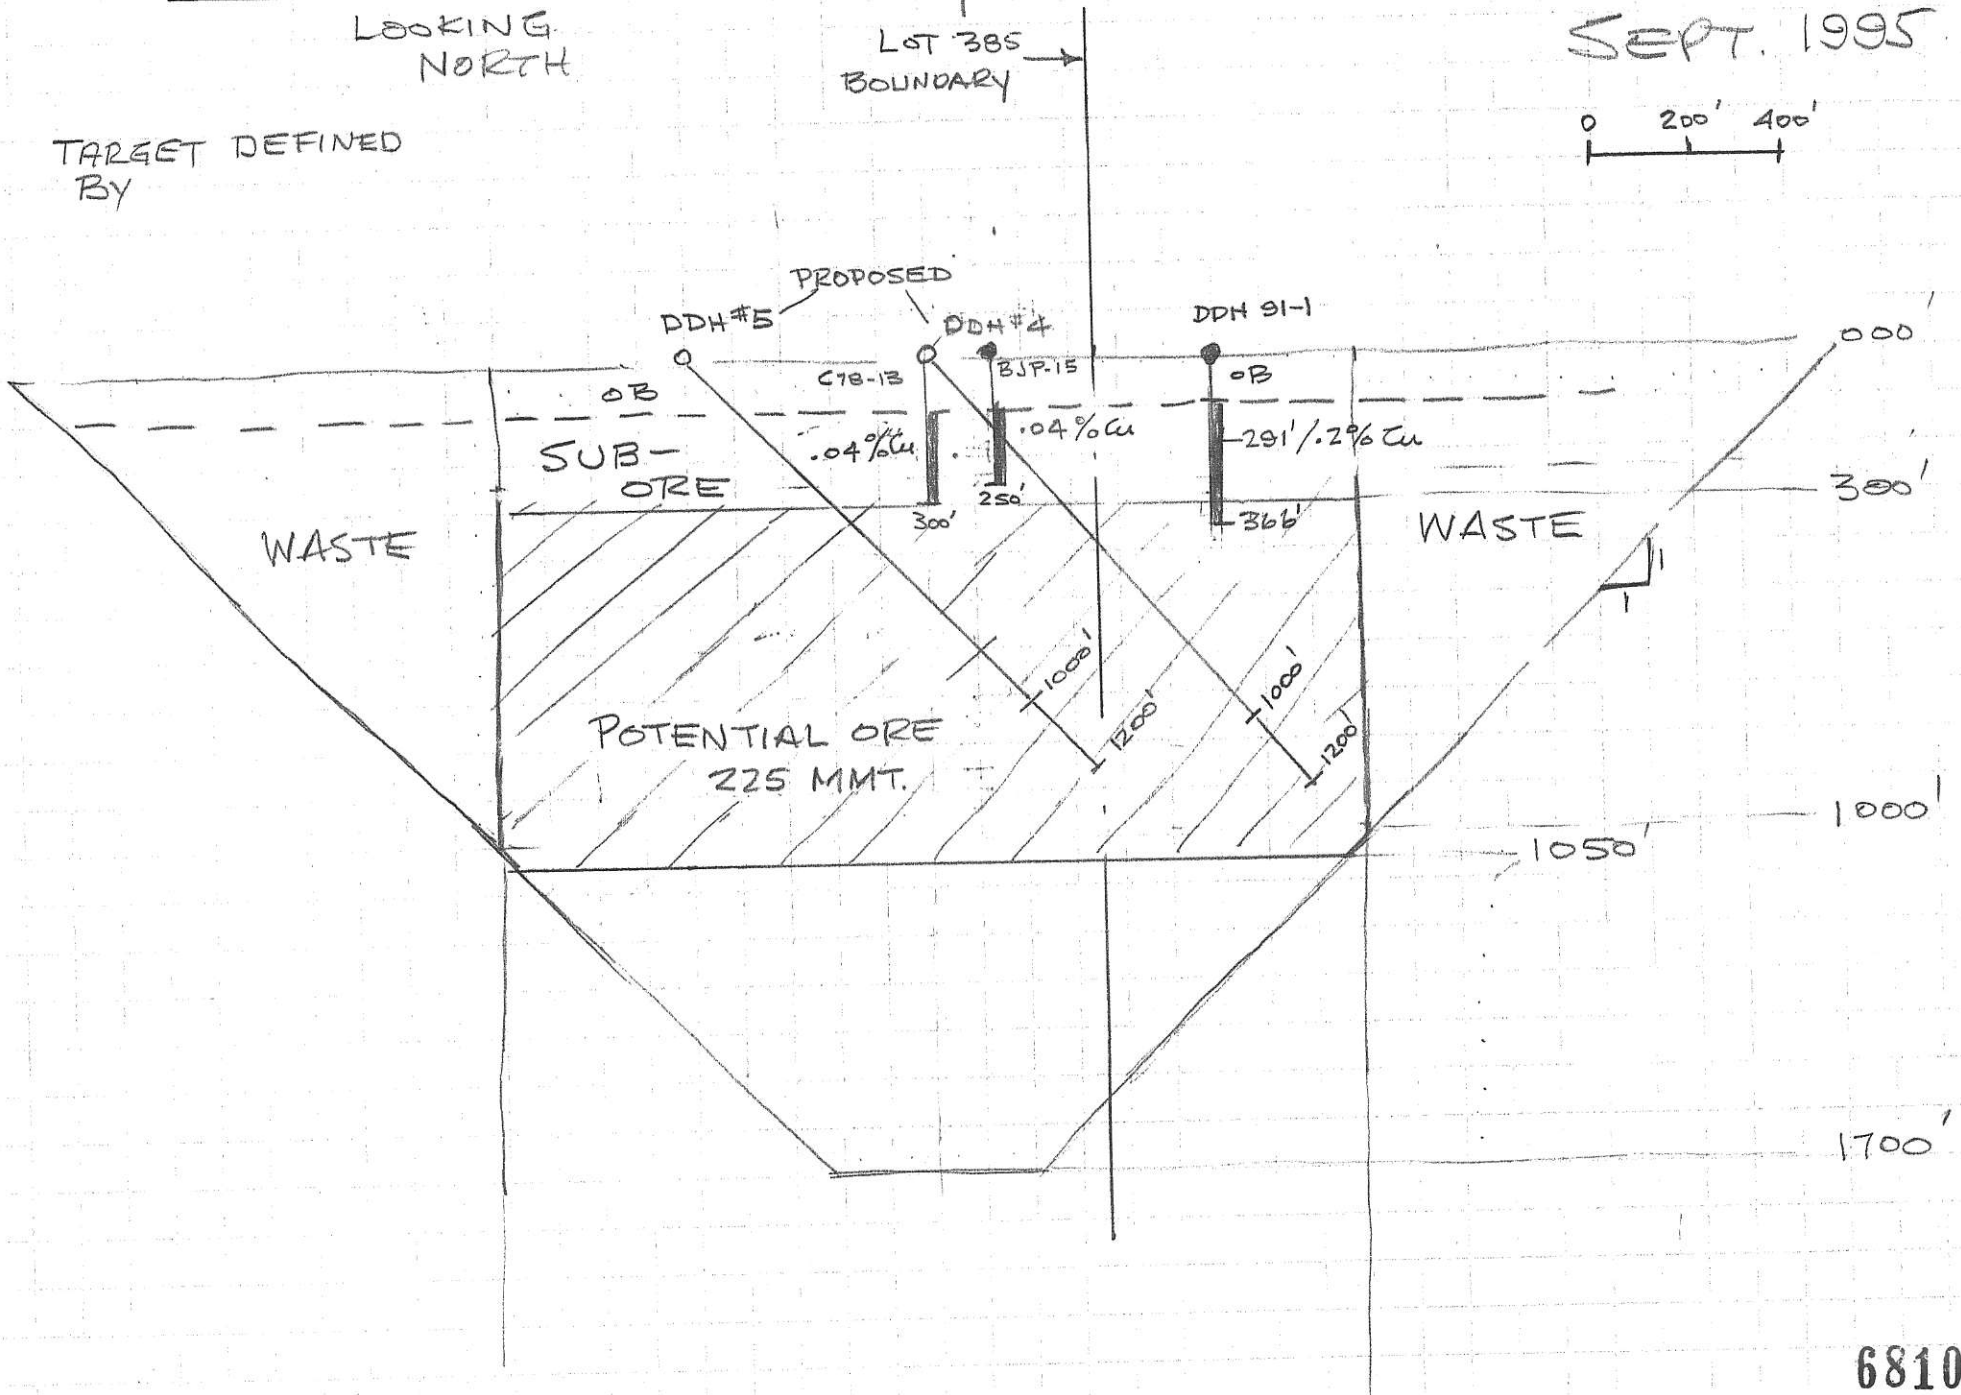

SNOWFLAKE PORPHYRY Cu DRILLING TARGET

LOOKING NORTH

SEPT. 1995

TARGET DEFINED BY

LOT 385 BOUNDARY

681015
924/15