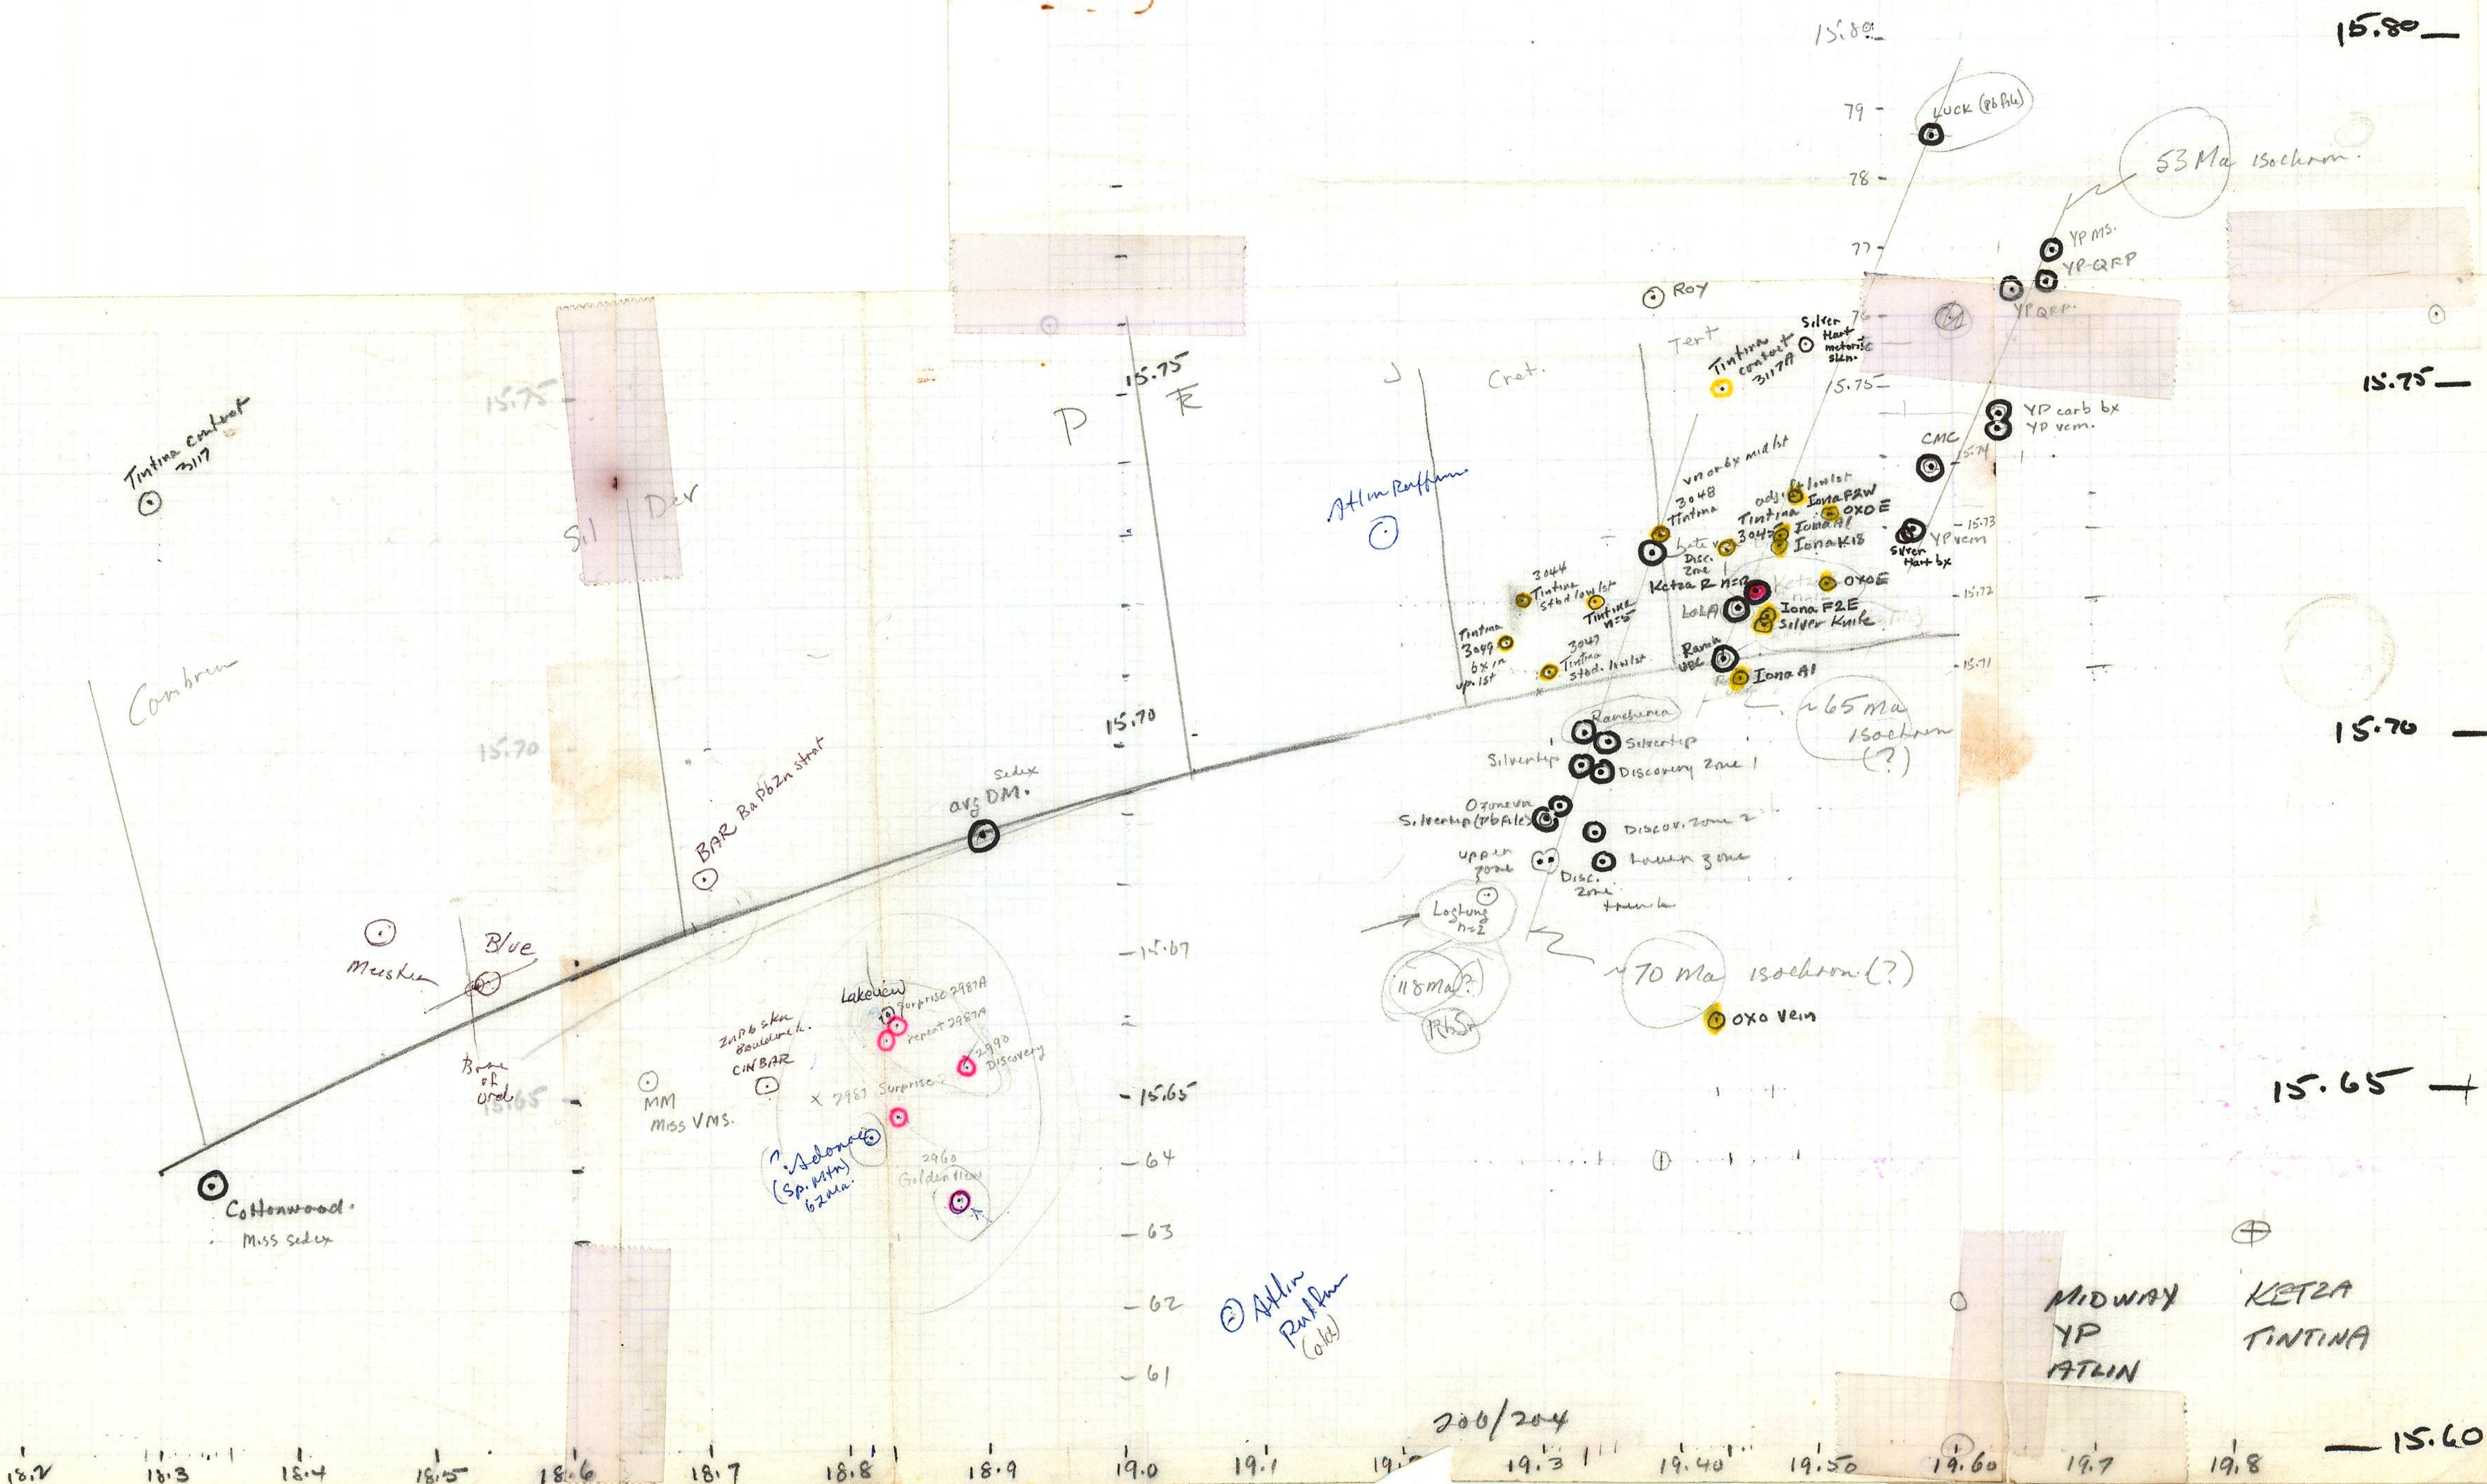

ATLIN

MIDWAY-YP  
KETZA  
TINTINA

675952

104P/4  
Erickson Gold

207/204

Tootsie R Midway  
altered  
dyke.

Atlin  
Ruffness  
(Gold)

200/204

MIDWAY  
YP  
ATLIN

KETZA  
TINTINA

15.60