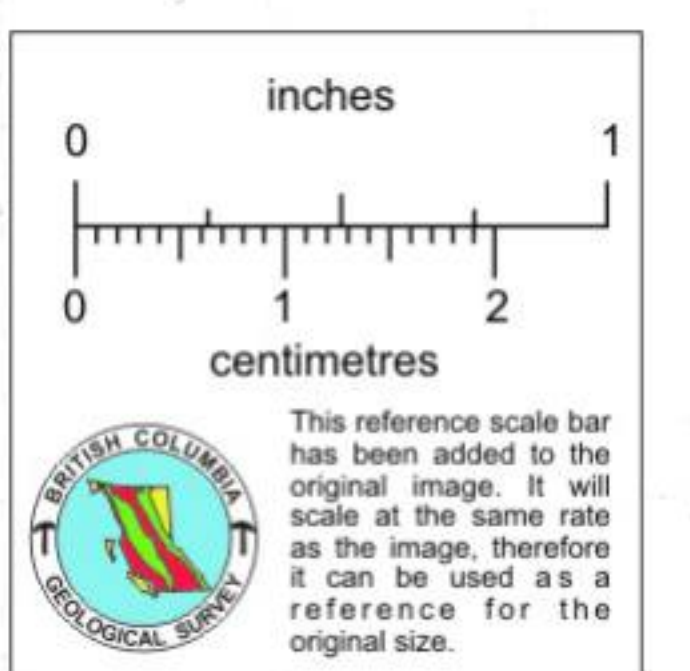

ATLIN

MIDWAY-YP  
KETZA  
TINTINA

675952

104P/4  
Erickson Gold

207/204

Tootsie R Midway  
altered  
dyke.

Atlin  
Ruffness  
(Gold)

200/204