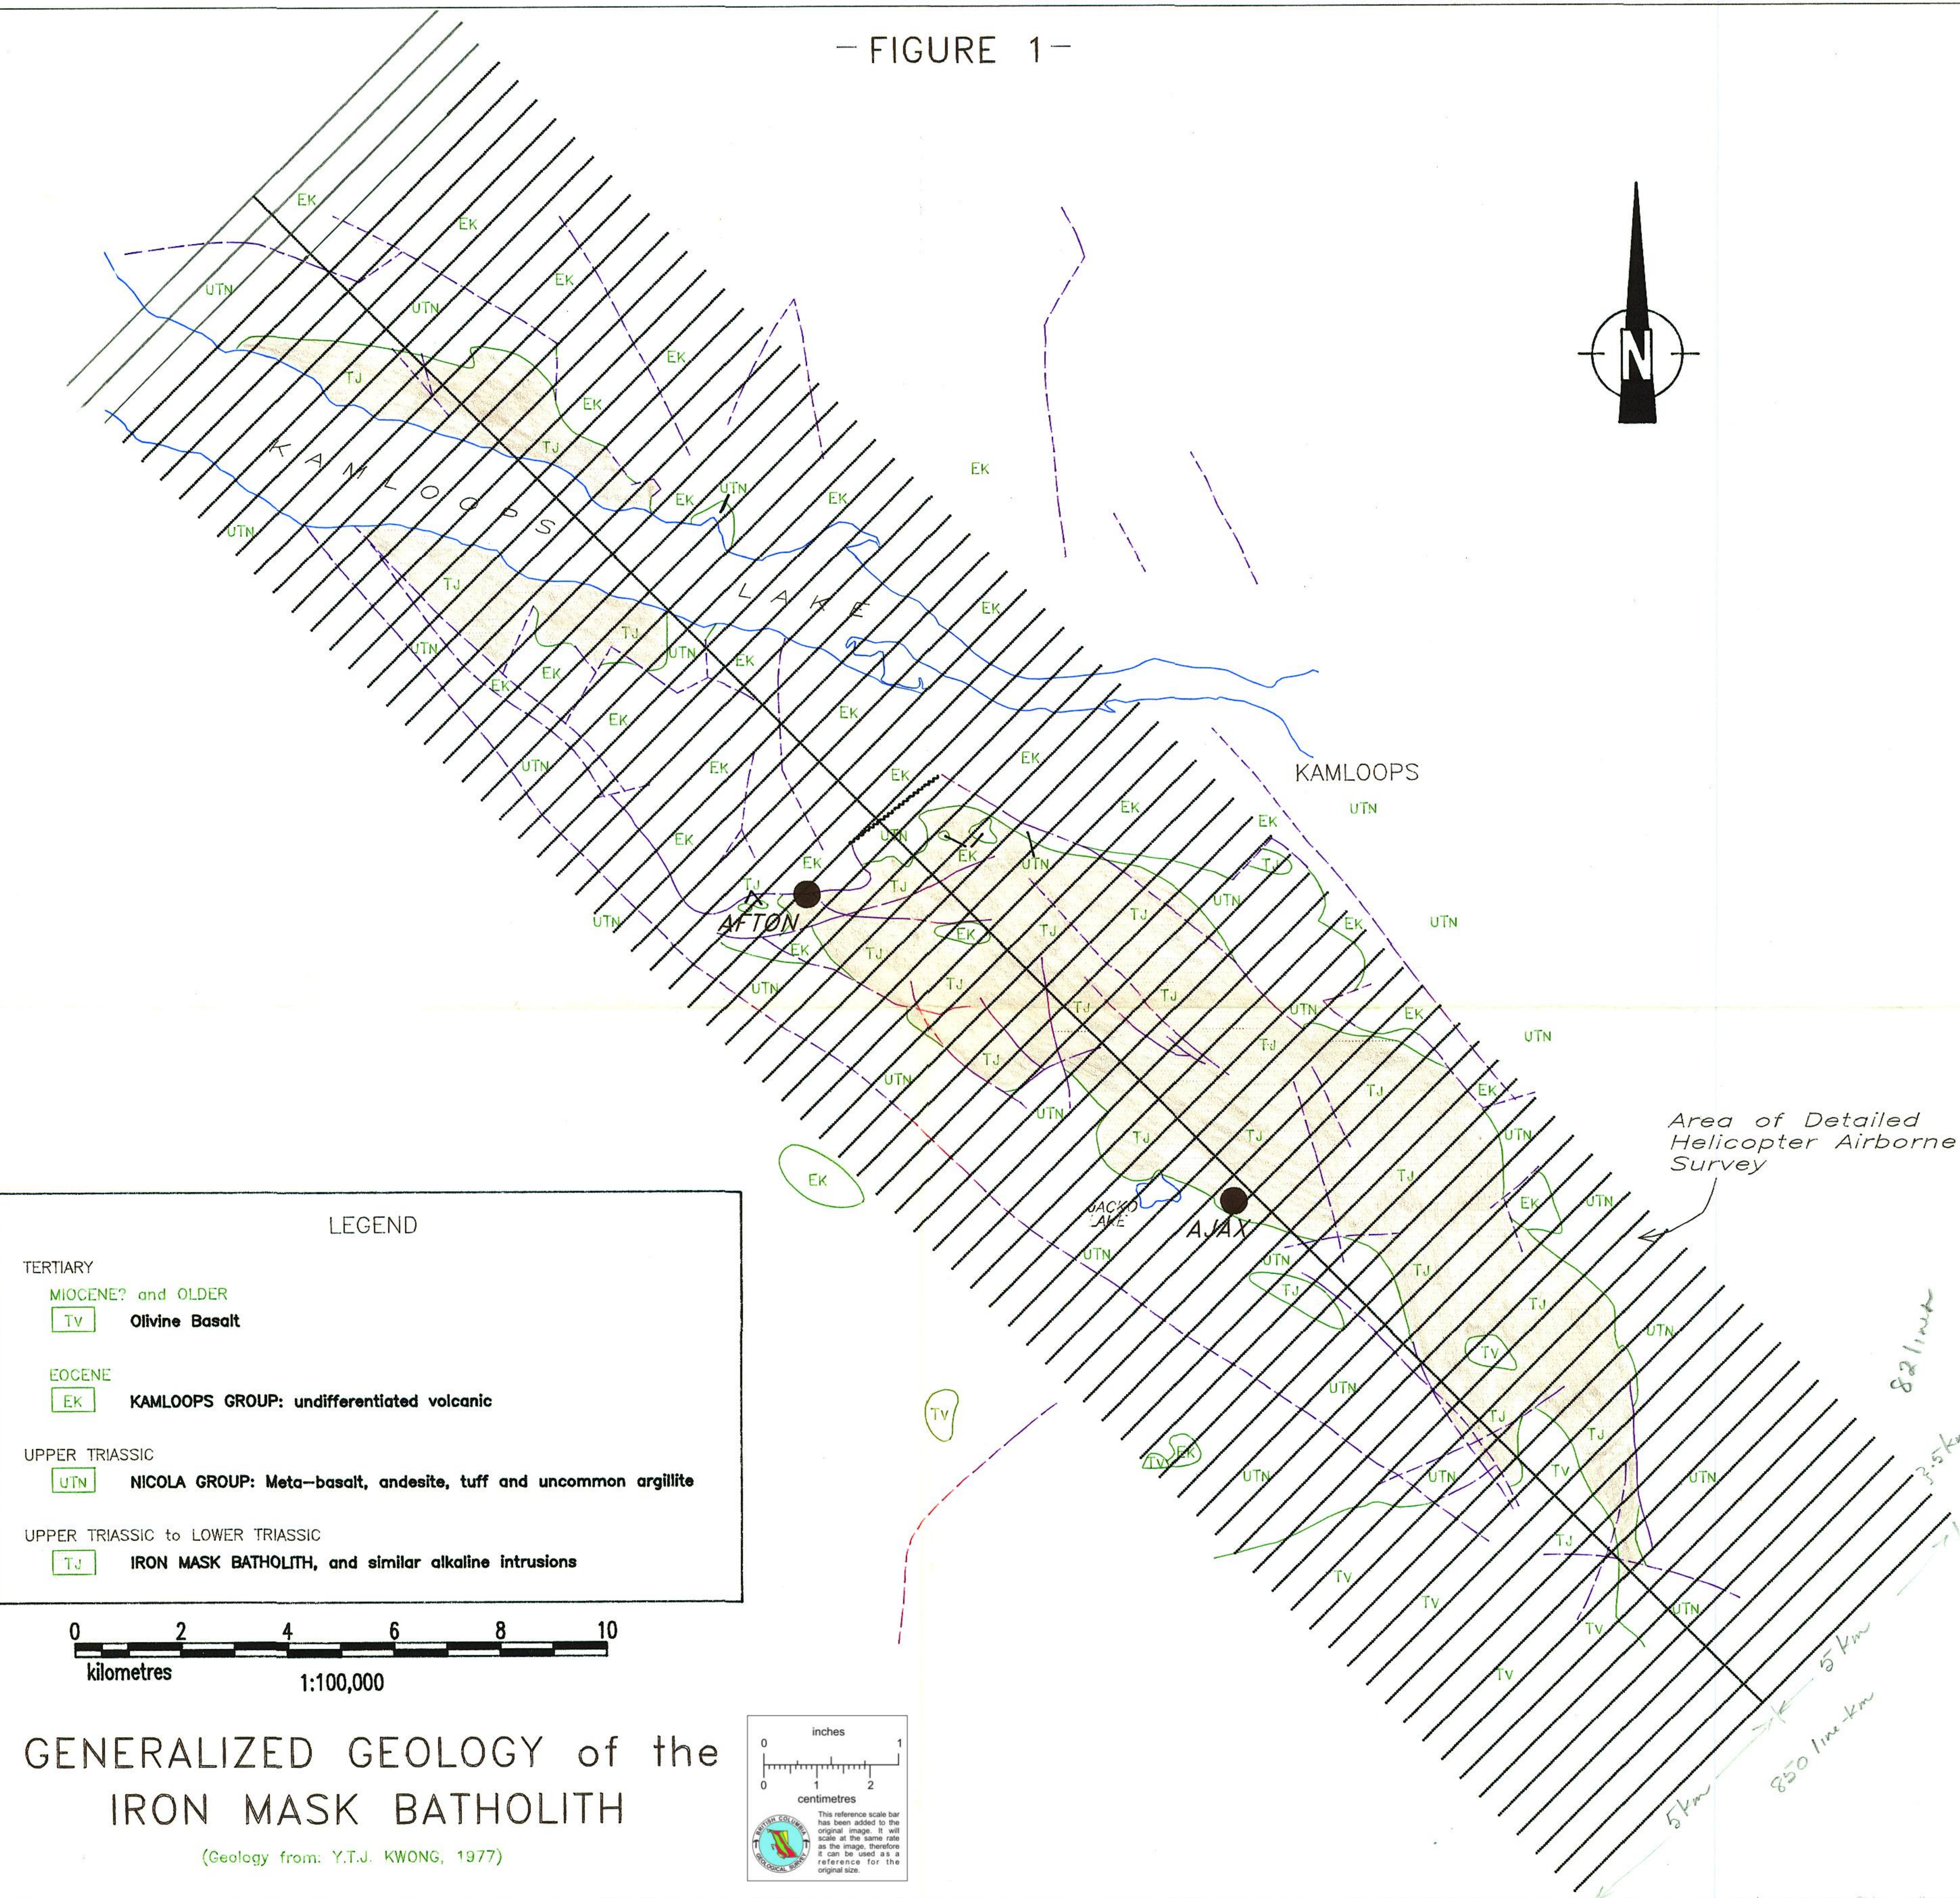

- FIGURE 1 -

# GENERALIZED GEOLOGY of the IRON MASK BATHOLITH

(Geology from: Y.T.J. KWONG, 1977)

675637  
92I/9