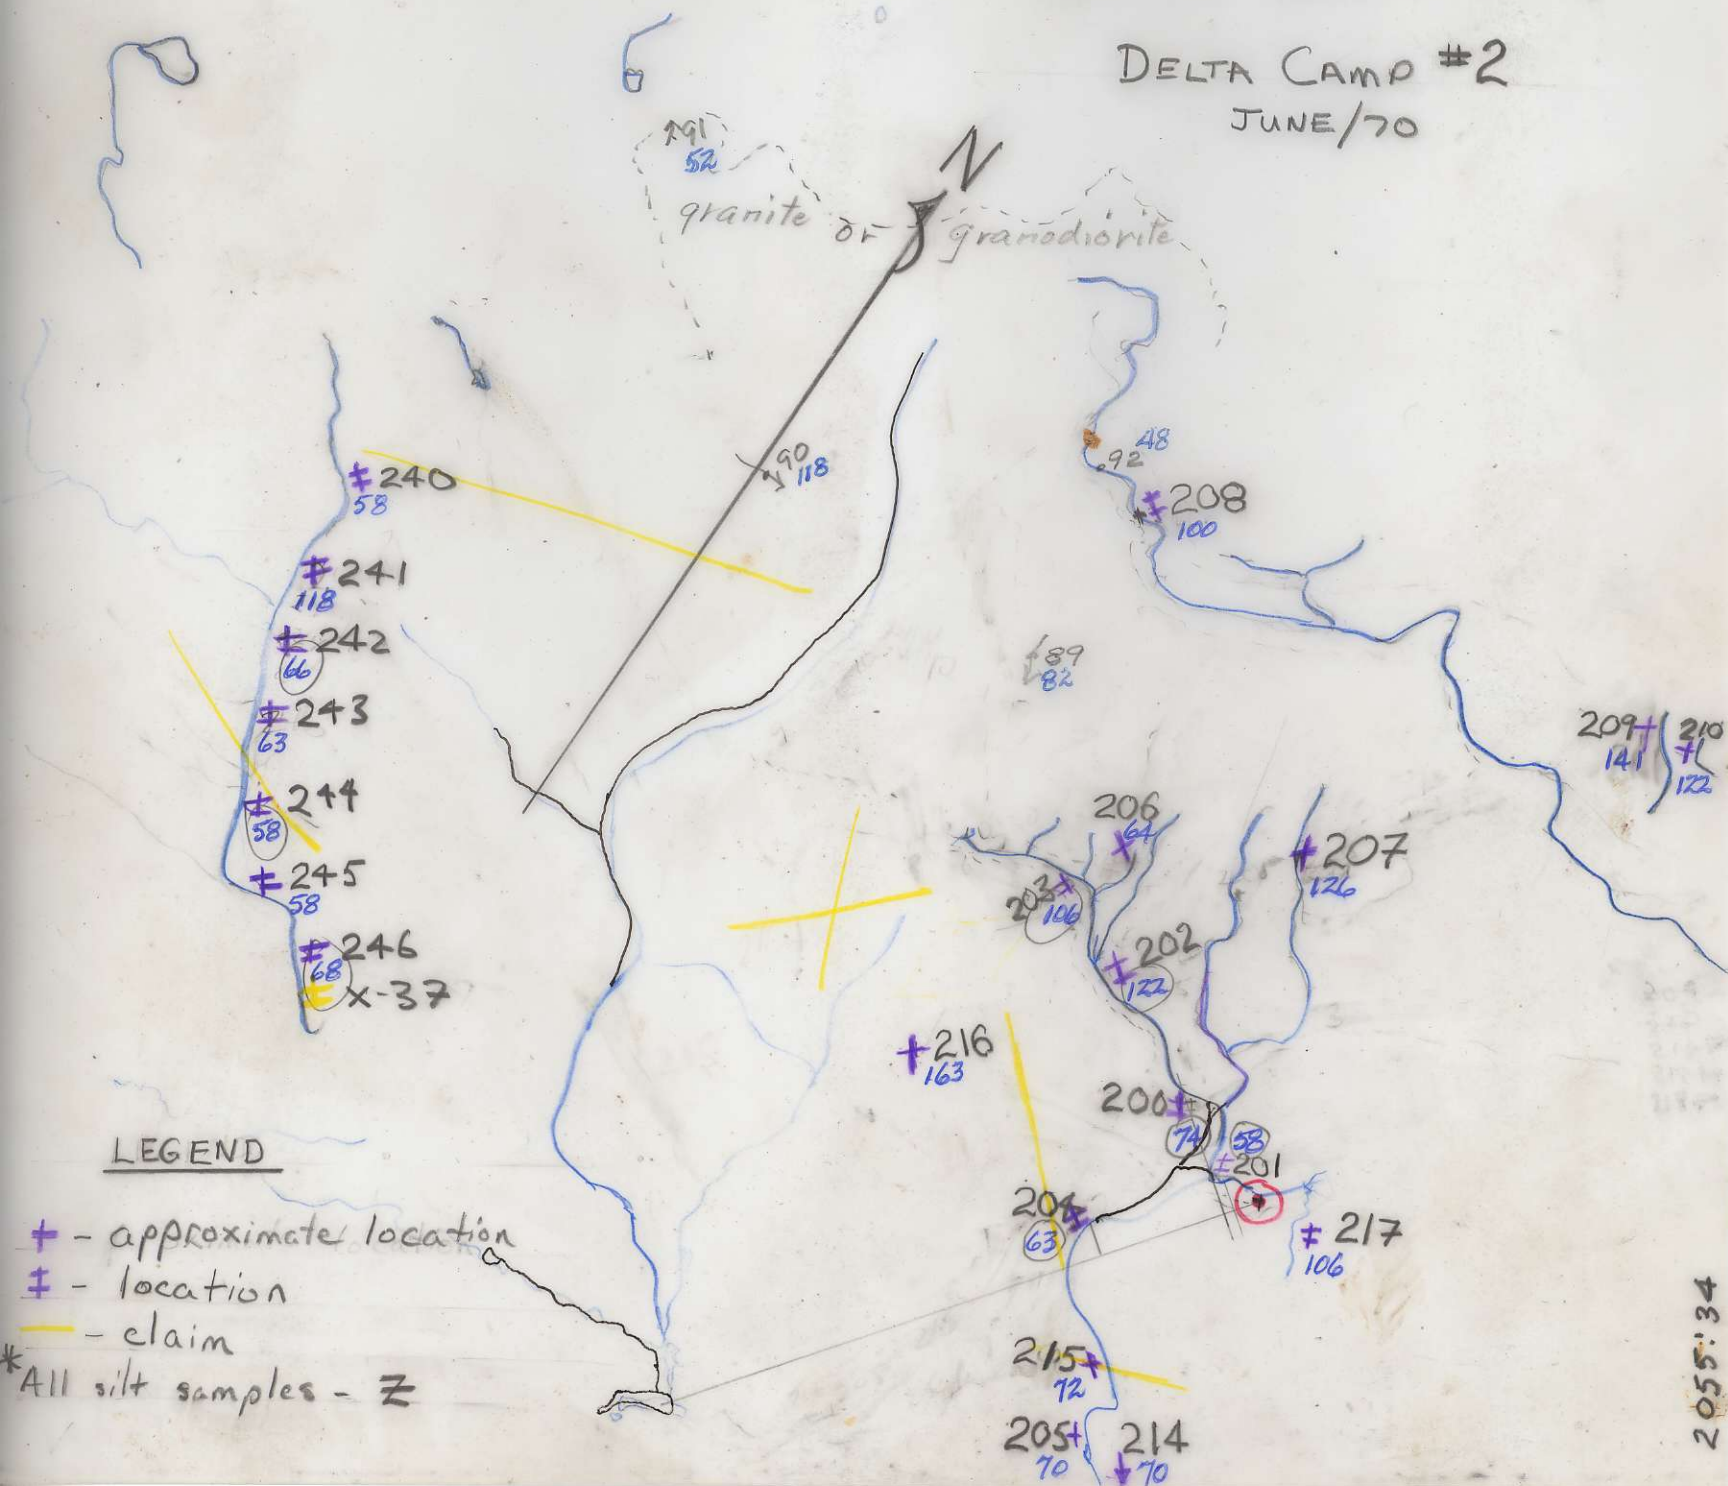

## TCHENTO LAKE (NORTH)

DELTA CAMP #2

JUNE/70

2055133

2055:10

# TCHENTO LAKE (NORTH)

DELTA CAMP #2

JUNE/70

## LEGEND

- + - approximate location
- ± - location
- \* All silt samples - Z
- Z-71 → Z-96 SEM.

x APPROX LOCATION  
Cu in VOLCANICS

APPROX CONTACT GRANITE  
VOLCANIC

This line  
fairly accurate  
lines 400' apart

This line corresponds

to D-26  
D-14  
D-42  
D-58

110°  
"A" anomaly

BC 2054-37