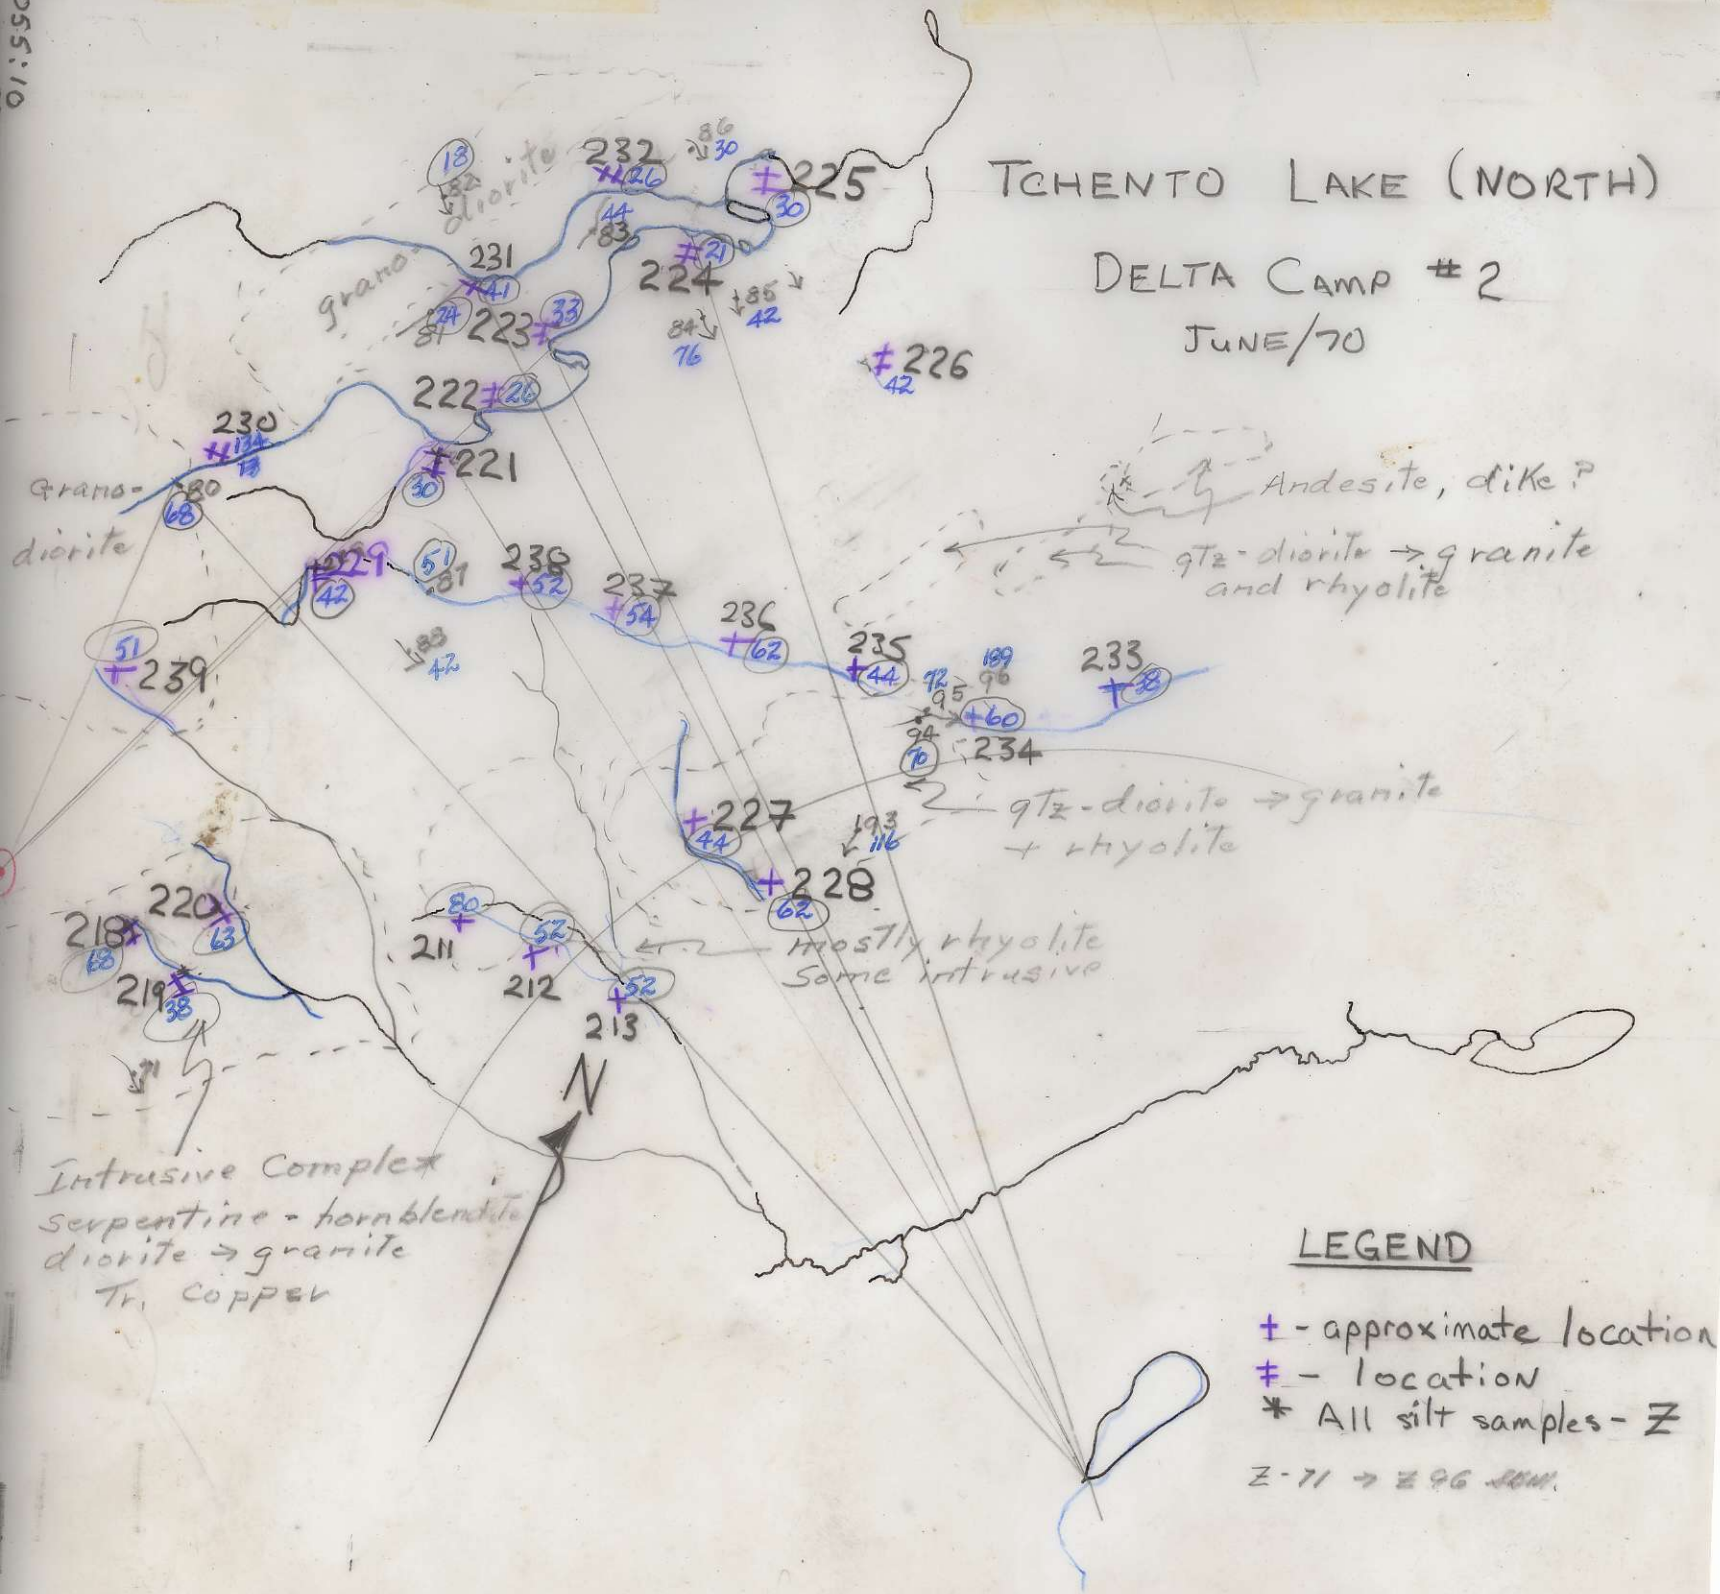

## TCHENTO LAKE (NORTH)

DELTA CAMP #2

JUNE/70

2055133

2055:10

# TCHENTO LAKE (NORTH)

DELTA CAMP #2

JUNE/70

## LEGEND

- + - approximate location
- ± - location
- \* All silt samples - Z
- Z-71 → Z-96 SEM.

x APPROX LOCATION  
Cu in VOLCANICS

APPROX CONTACT GRANITE  
VOLCANIC

This line  
fairly accurate  
lines 400' apart

This line corresponds

to D-26  
D-14  
D-42  
D-58

110°  
"A" anomaly

BC 2054-37