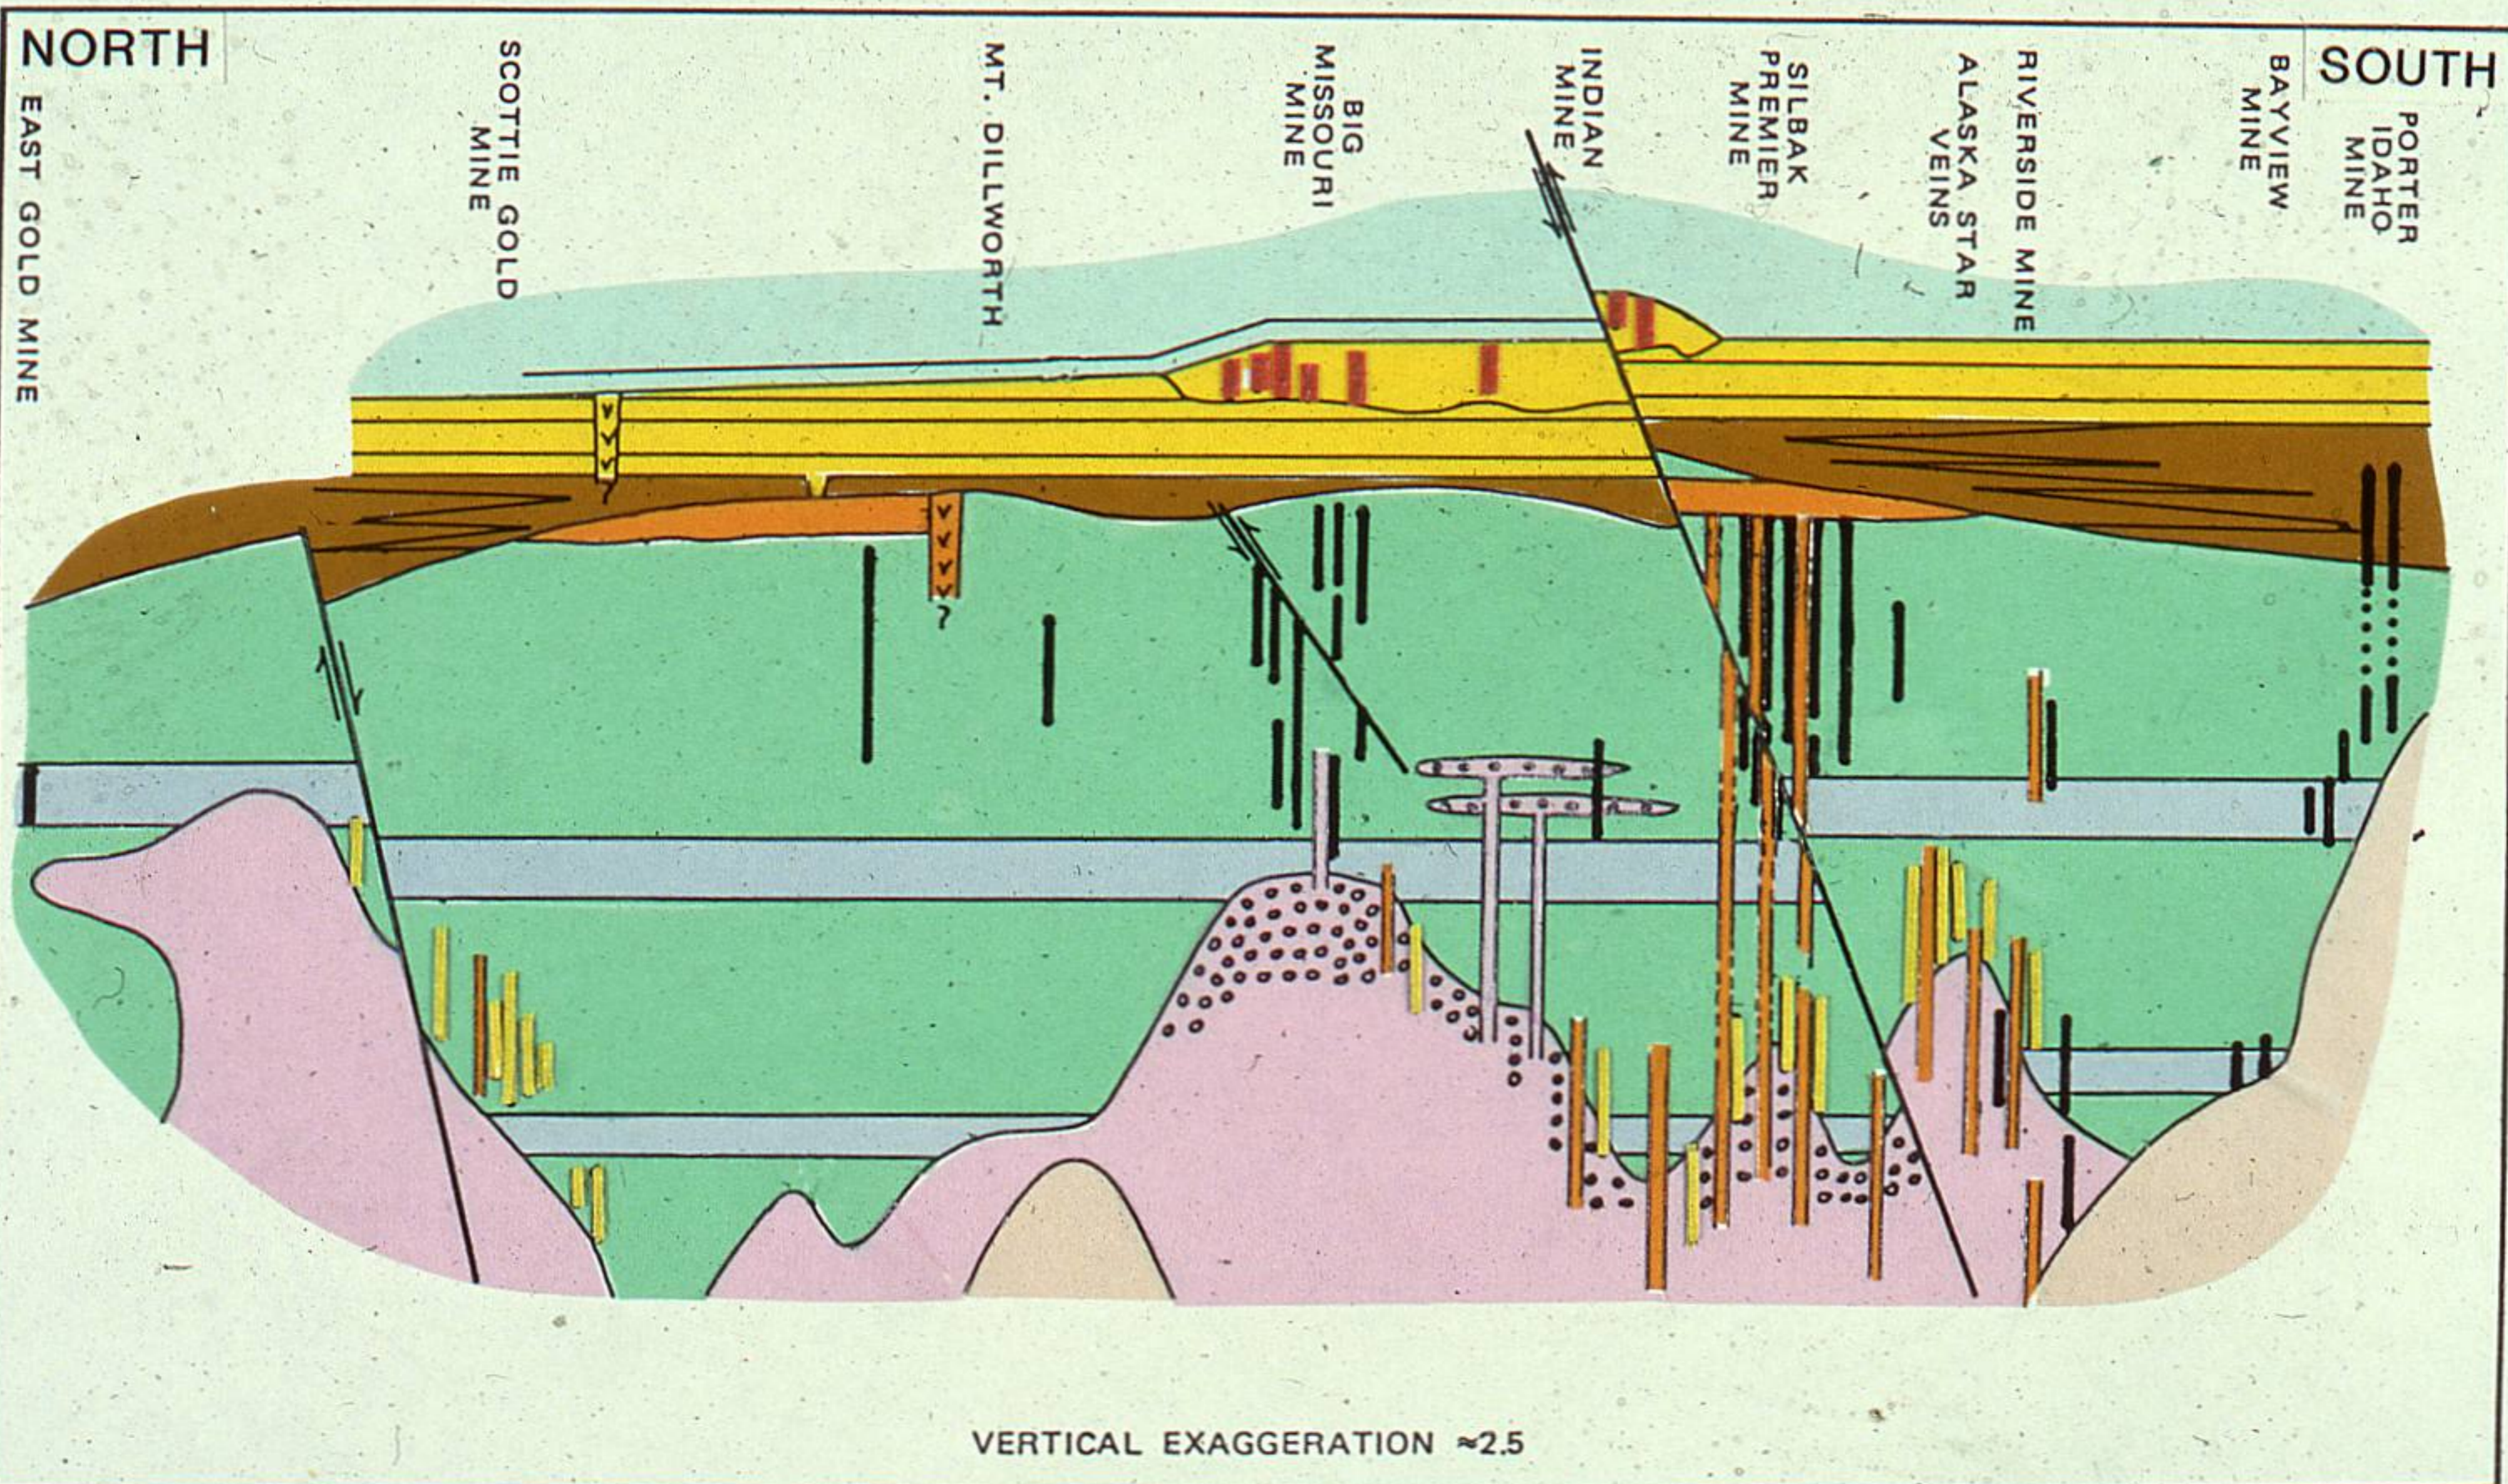

EMPR

VIEW FROM THIS SIDE

DATE

c

GSRS 478
10-05A

507834

S

NORTH

SOUTH

EAST GOLD MINE

SCOTTIE GOLD MINE

MT. DILLWORTH

BIG MISSOURI MINE

INDIAN MINE

SILBAK PREMIER MINE

ALASKA STAR VEINS

RIVERSIDE MINE

BAYVIEW MINE

PORTER IDAHO MINE

VERTICAL EXAGGERATION ≈ 2.5