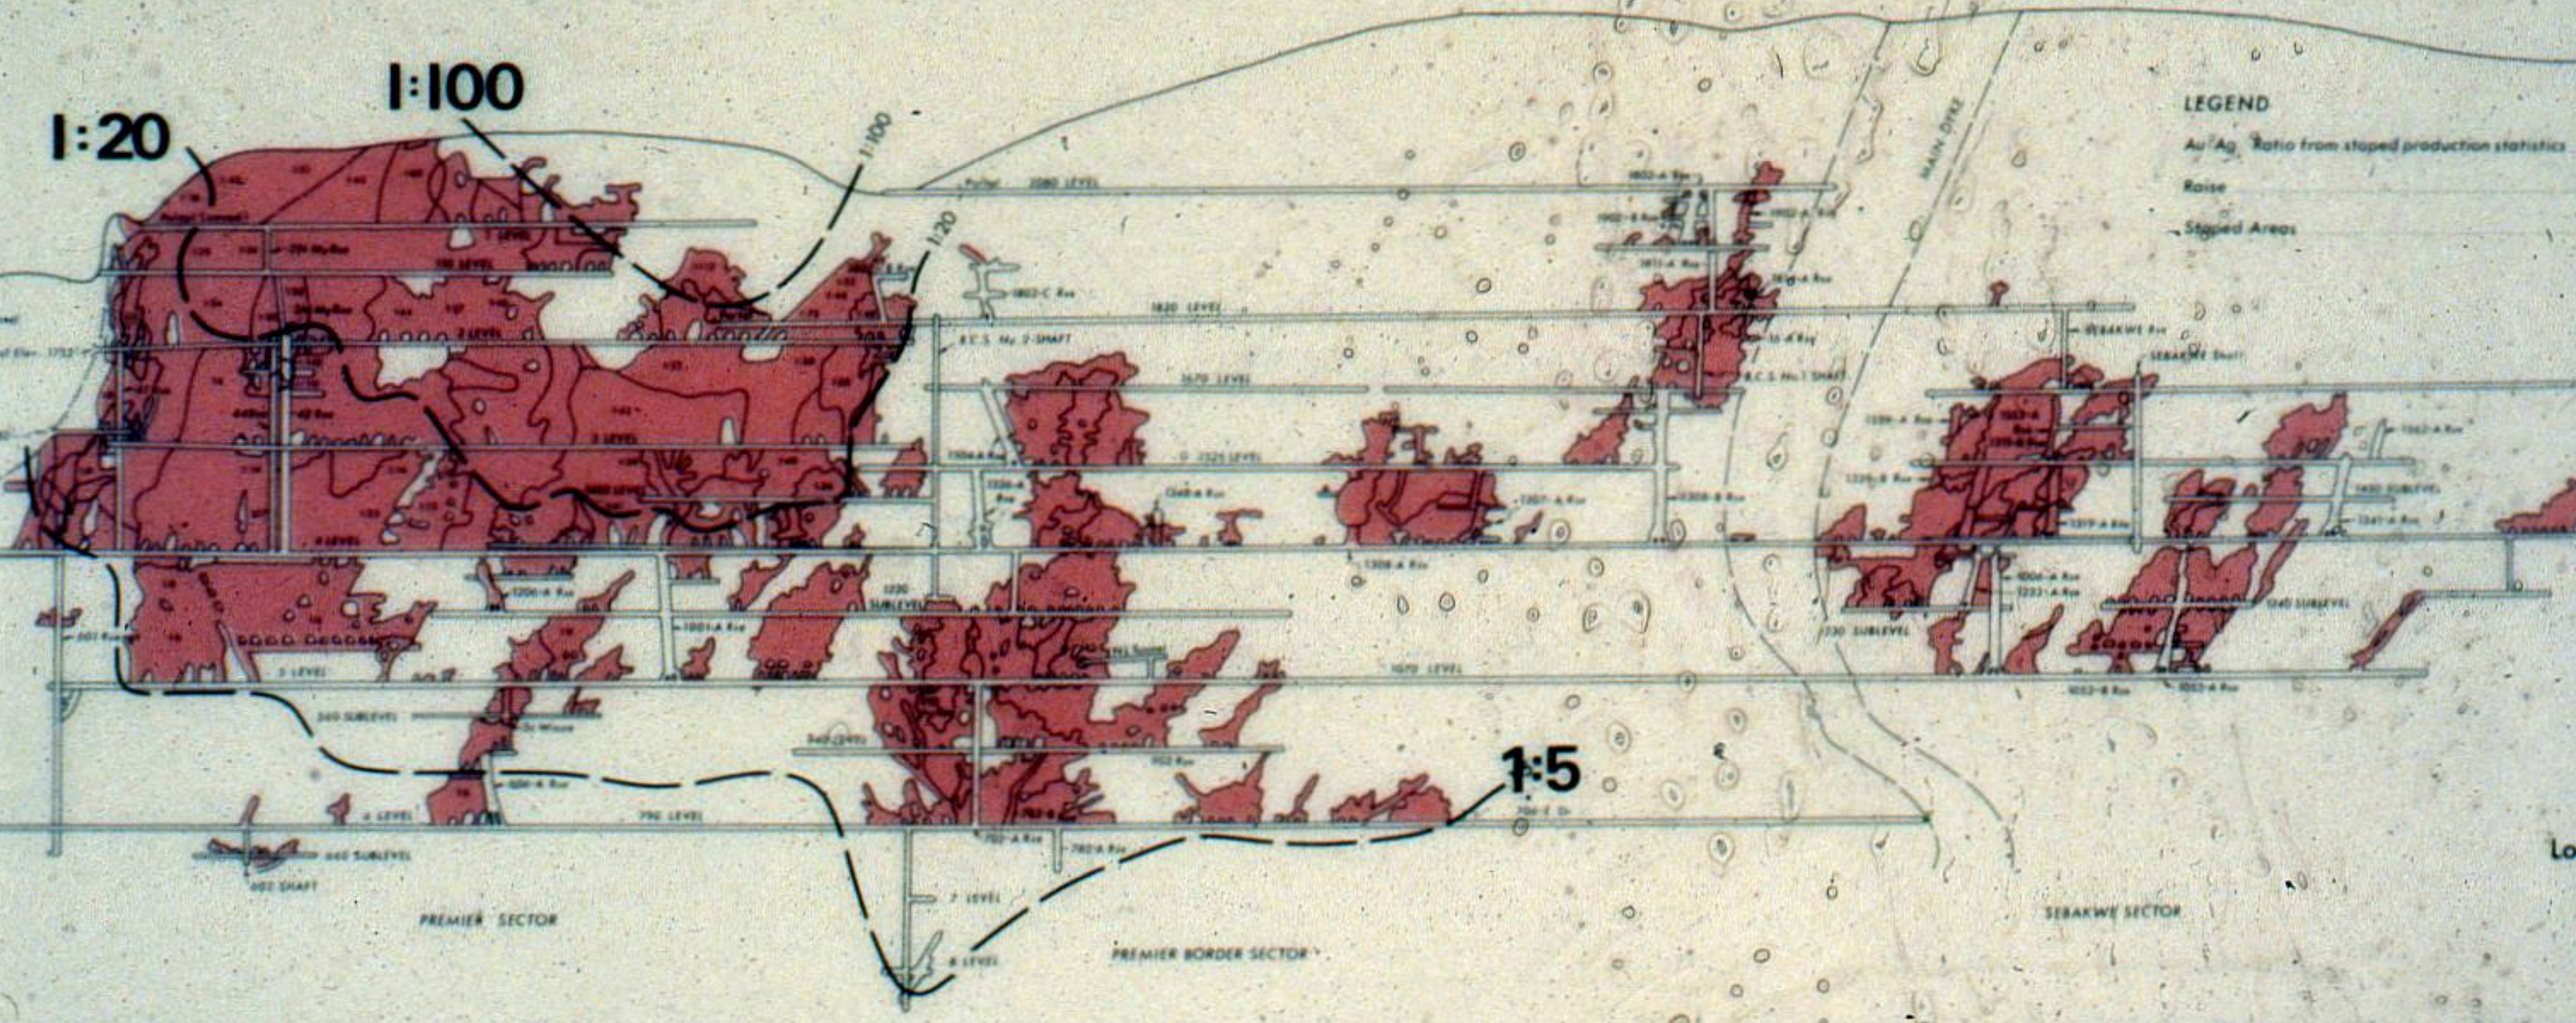

B

PREMIER

-long. sec. Au:Ag

Schroeter

505704

GSB16

10-01A

Nov. 1987

REF 23

1:20 1:100

LEGEND

- Au/Ag Ratio from stoped production statistics
- Raise
- Stoped Areas

S
Longit