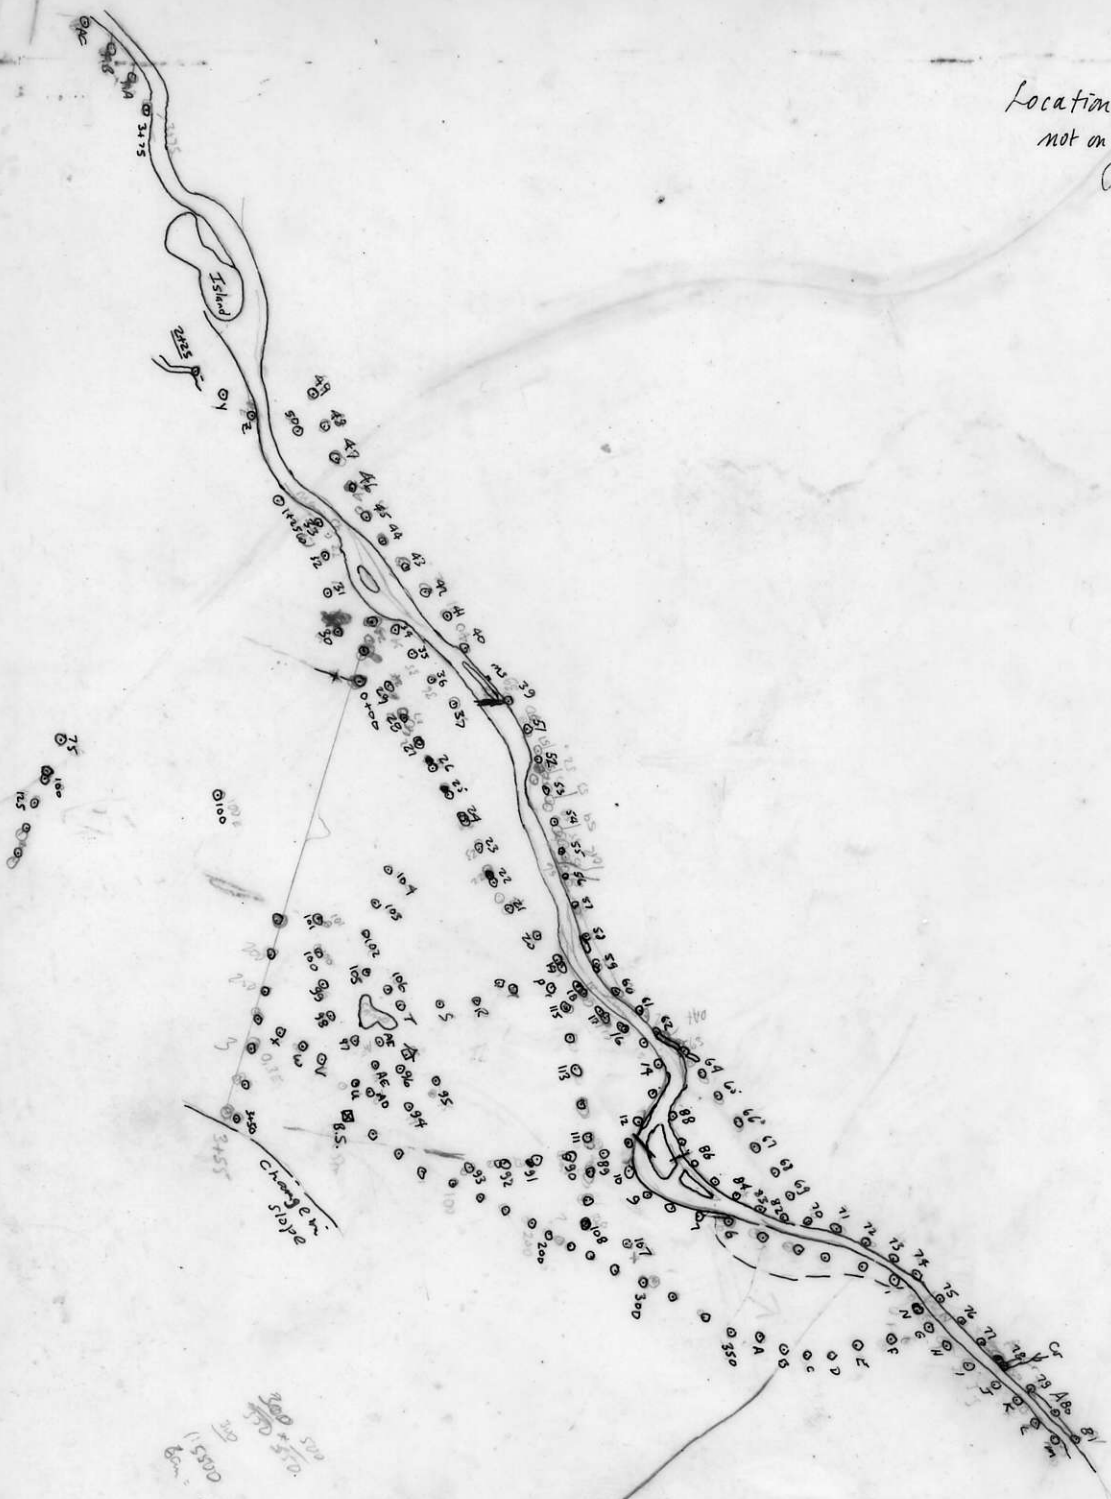

Locations - Magnetometer Stations
not on grid - JFP 1981

3000 500
150 570
11500
6m = 330

Soda
Bik

021664
SPEC 104K/13

Locations - Magnetometer Stations
not on grid - JFP 1981

021604
SPEC 104K/13