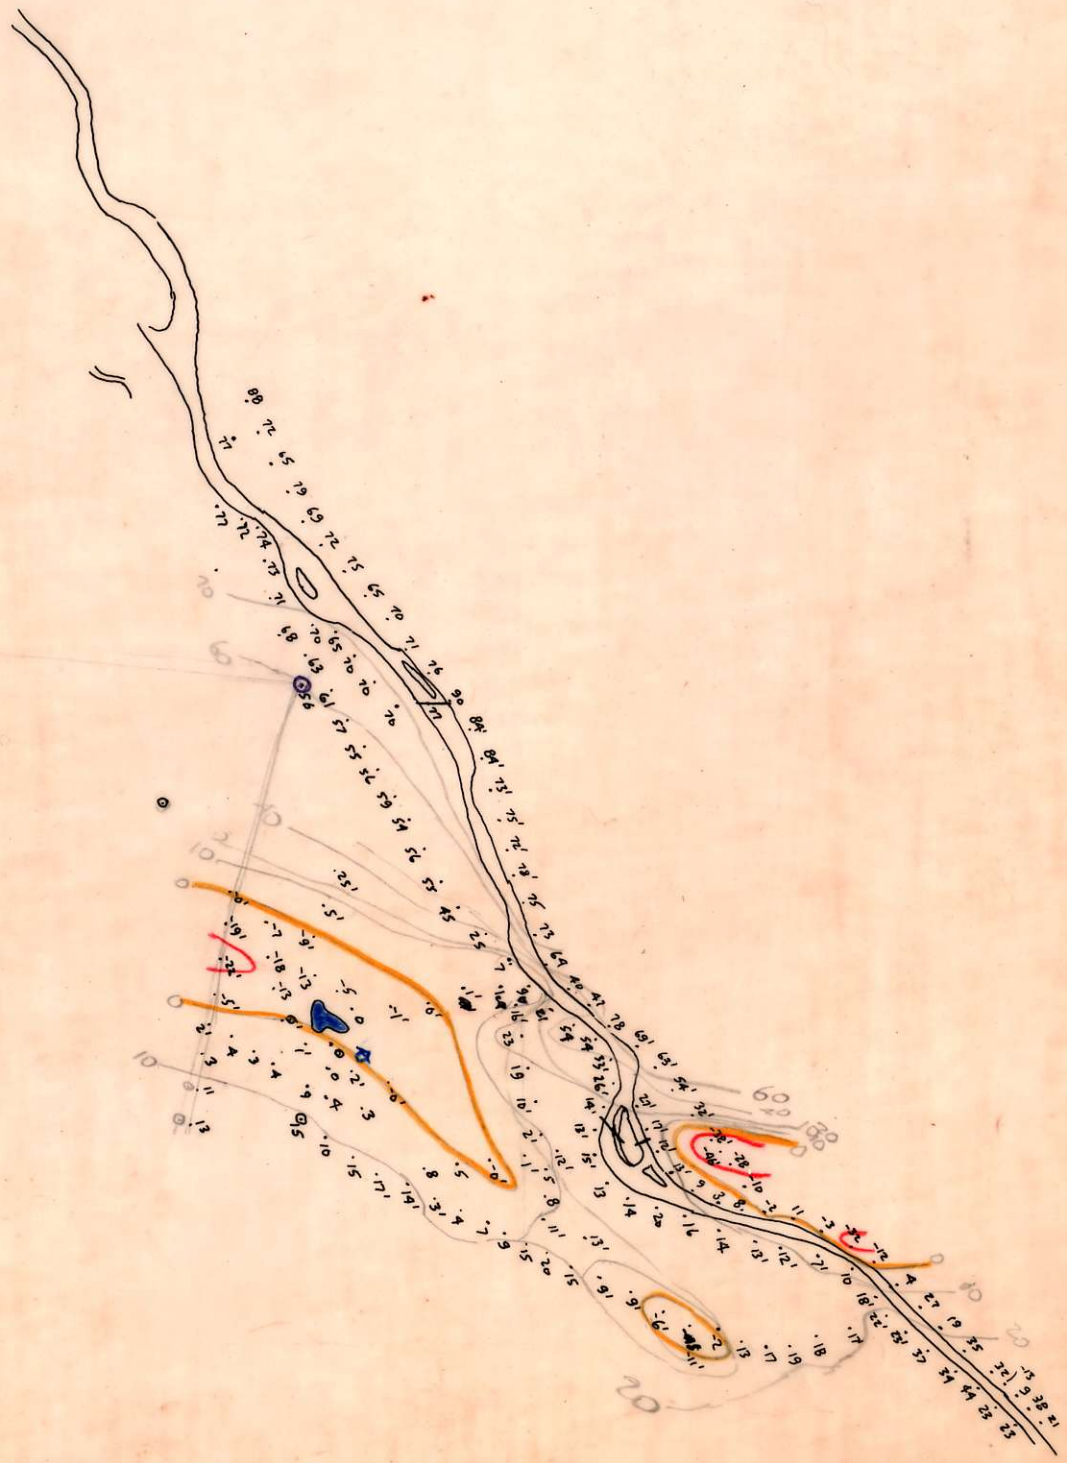

Locations - Magnetometer Stations
not on grid - JFP 1981

3000 500
150 570
11500
6m = 330

Soda
Bik

021664
SPEC 104K/13

Locations - Magnetometer Stations
not on grid - JFP 1981

021604
SPEC 104K/13