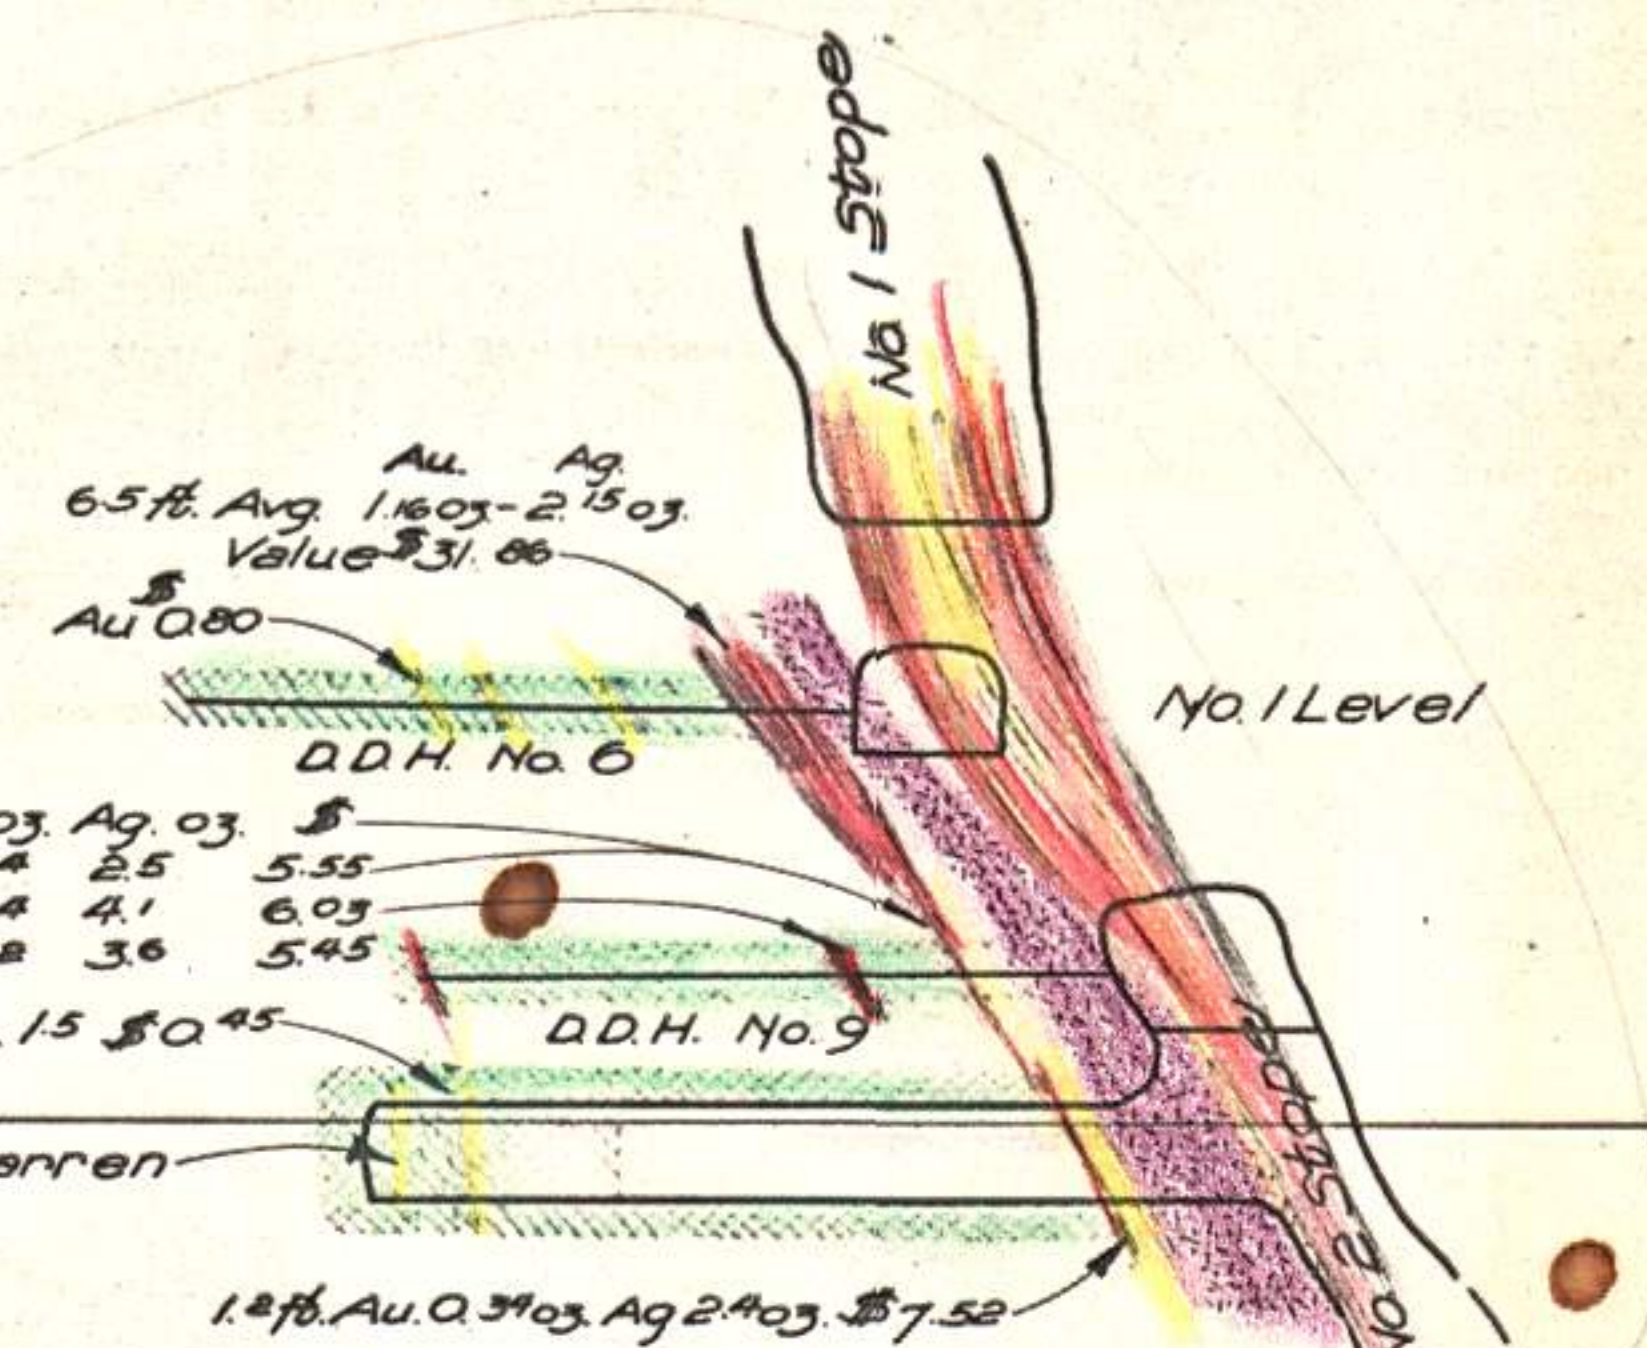

SECTION A-A

SECTION D-D

SECTION E-E

UNION MINE SECTION LOOKING WEST

SCALE 1 in = 20 FT.

40

Surface

No 1 Tunnel Level

No 2 Tunnel Level

Surface

No 2 Tunnel Level

No 3 Tunnel Level

No 3 Tunnel Level

No 4 Raise

No 4 Intermediate

No 4 Tunnel Level

No 4 Intermediate

DDH No 13

5th Avg Au 1700 Ag 0.90 $0.27

Barren

DDH No 12

Barren

021090

506