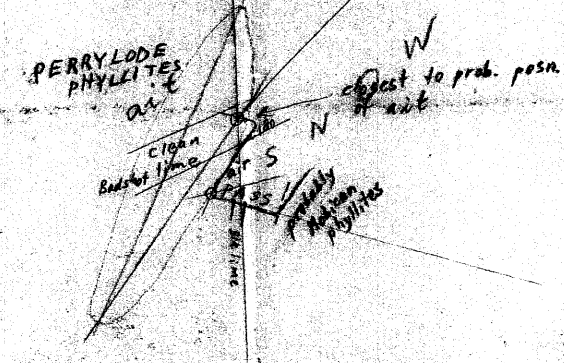

To ...

Green Lake

...

+ saddle

Closest to peak pos'n of MA-2.
 peak actually made of Mt. Gainer gce.

W and peak MA-2 by simple intersection

85K 100 21
 2000000000

020540