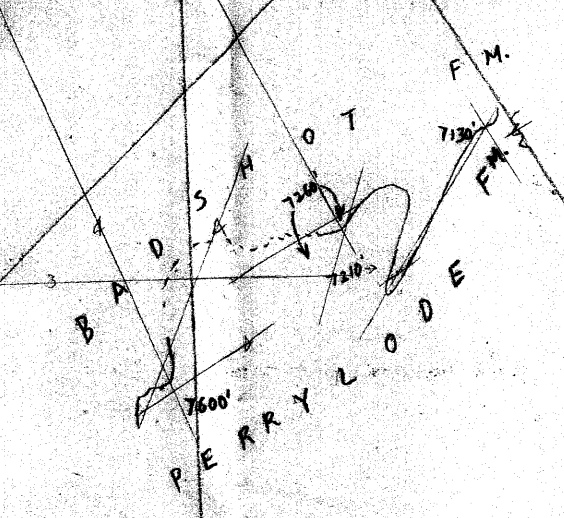

To ...

Green Lake

...

+ saddle

Closest to peak pos'n of MA-2.
 peak actually made of Mt. Gainer gce.

W and peak MA-2 by simple intersection

85K 100 21
 2000000000

020540