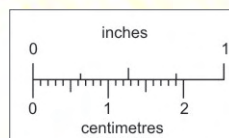

GRANISLE - 2250 level

 This reference scale bar has been added to the original image. It will scale at the same rate as the image, therefore it can be used as a reference for the original size.

015728

PRINTED ON CLEARPRINT T002 H