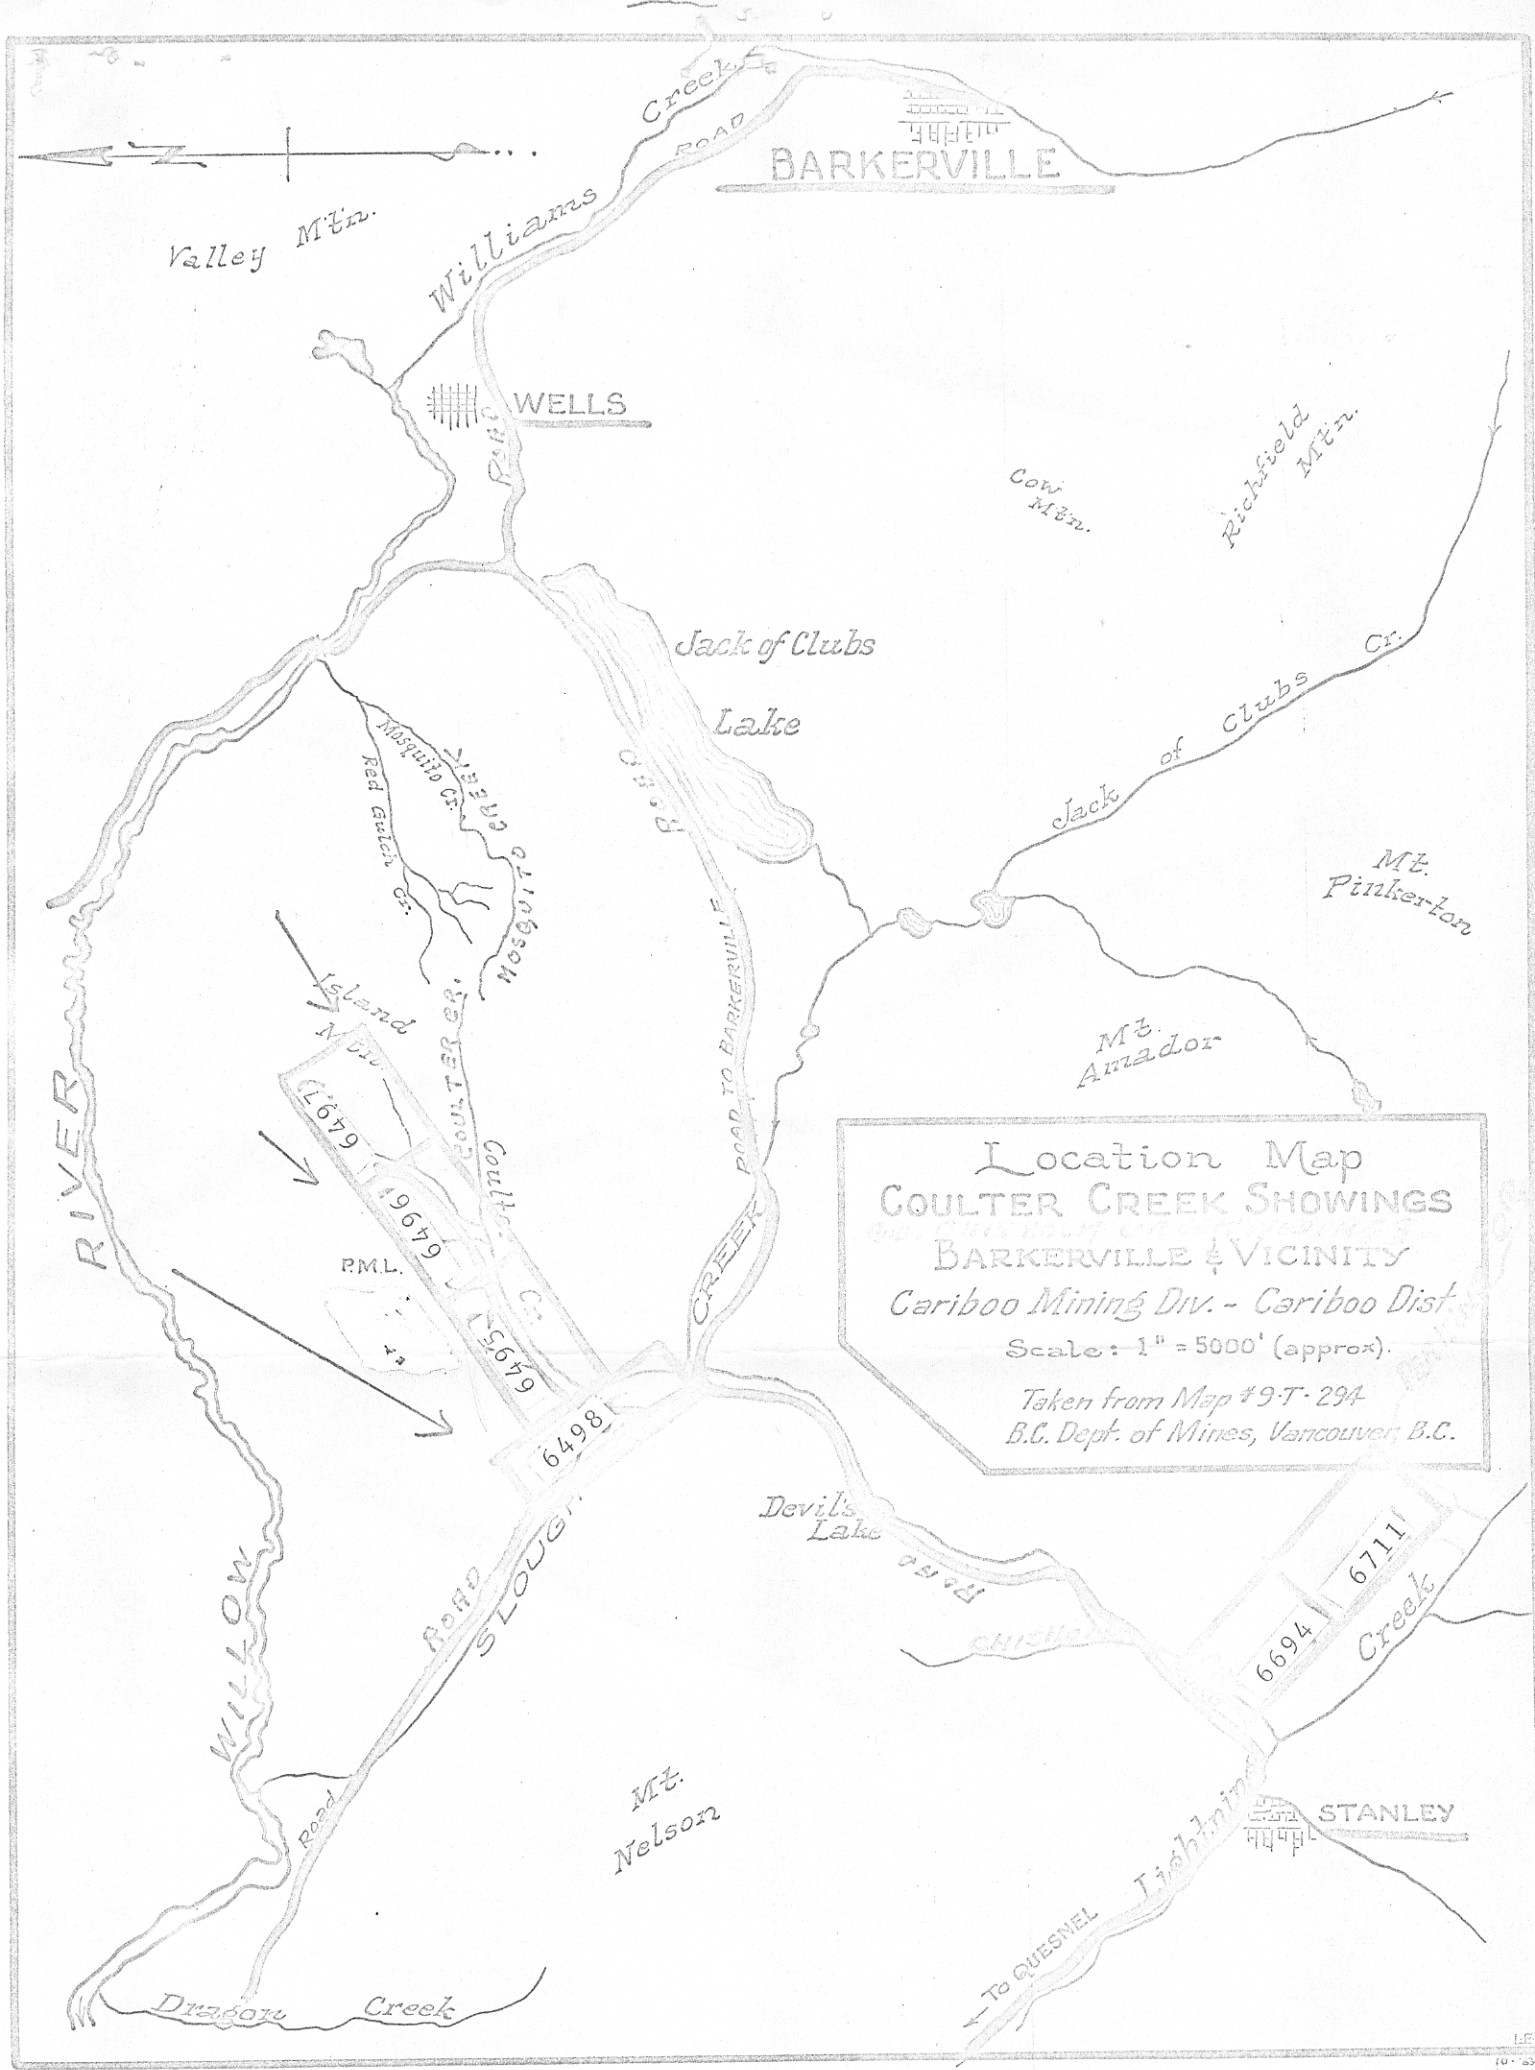

Sketch of  
COULTER CREEK PLACER LEASES  
and the  
MAIN WORKING COULTER CREEK  
BARKERVILLE & VICINITY  
Cariboo Mining Div. - Cariboo District  
Scale: 1" = 1500' (approx).

PROPERTY FILE  
93H 109-03

93H/4E  
Fleurmont Placer Development Ltd  
26-640 Burrard St.  
Vancouver, B.C.  
V6C 2L4

Location Map  
 COULTER CREEK SHOWINGS  
 BARKERVILLE & VICINITY  
 Cariboo Mining Div. - Cariboo Dist  
 Scale: 1" = 5000' (approx).  
 Taken from Map #9-T-294  
 B.C. Dept. of Mines, Vancouver, B.C.