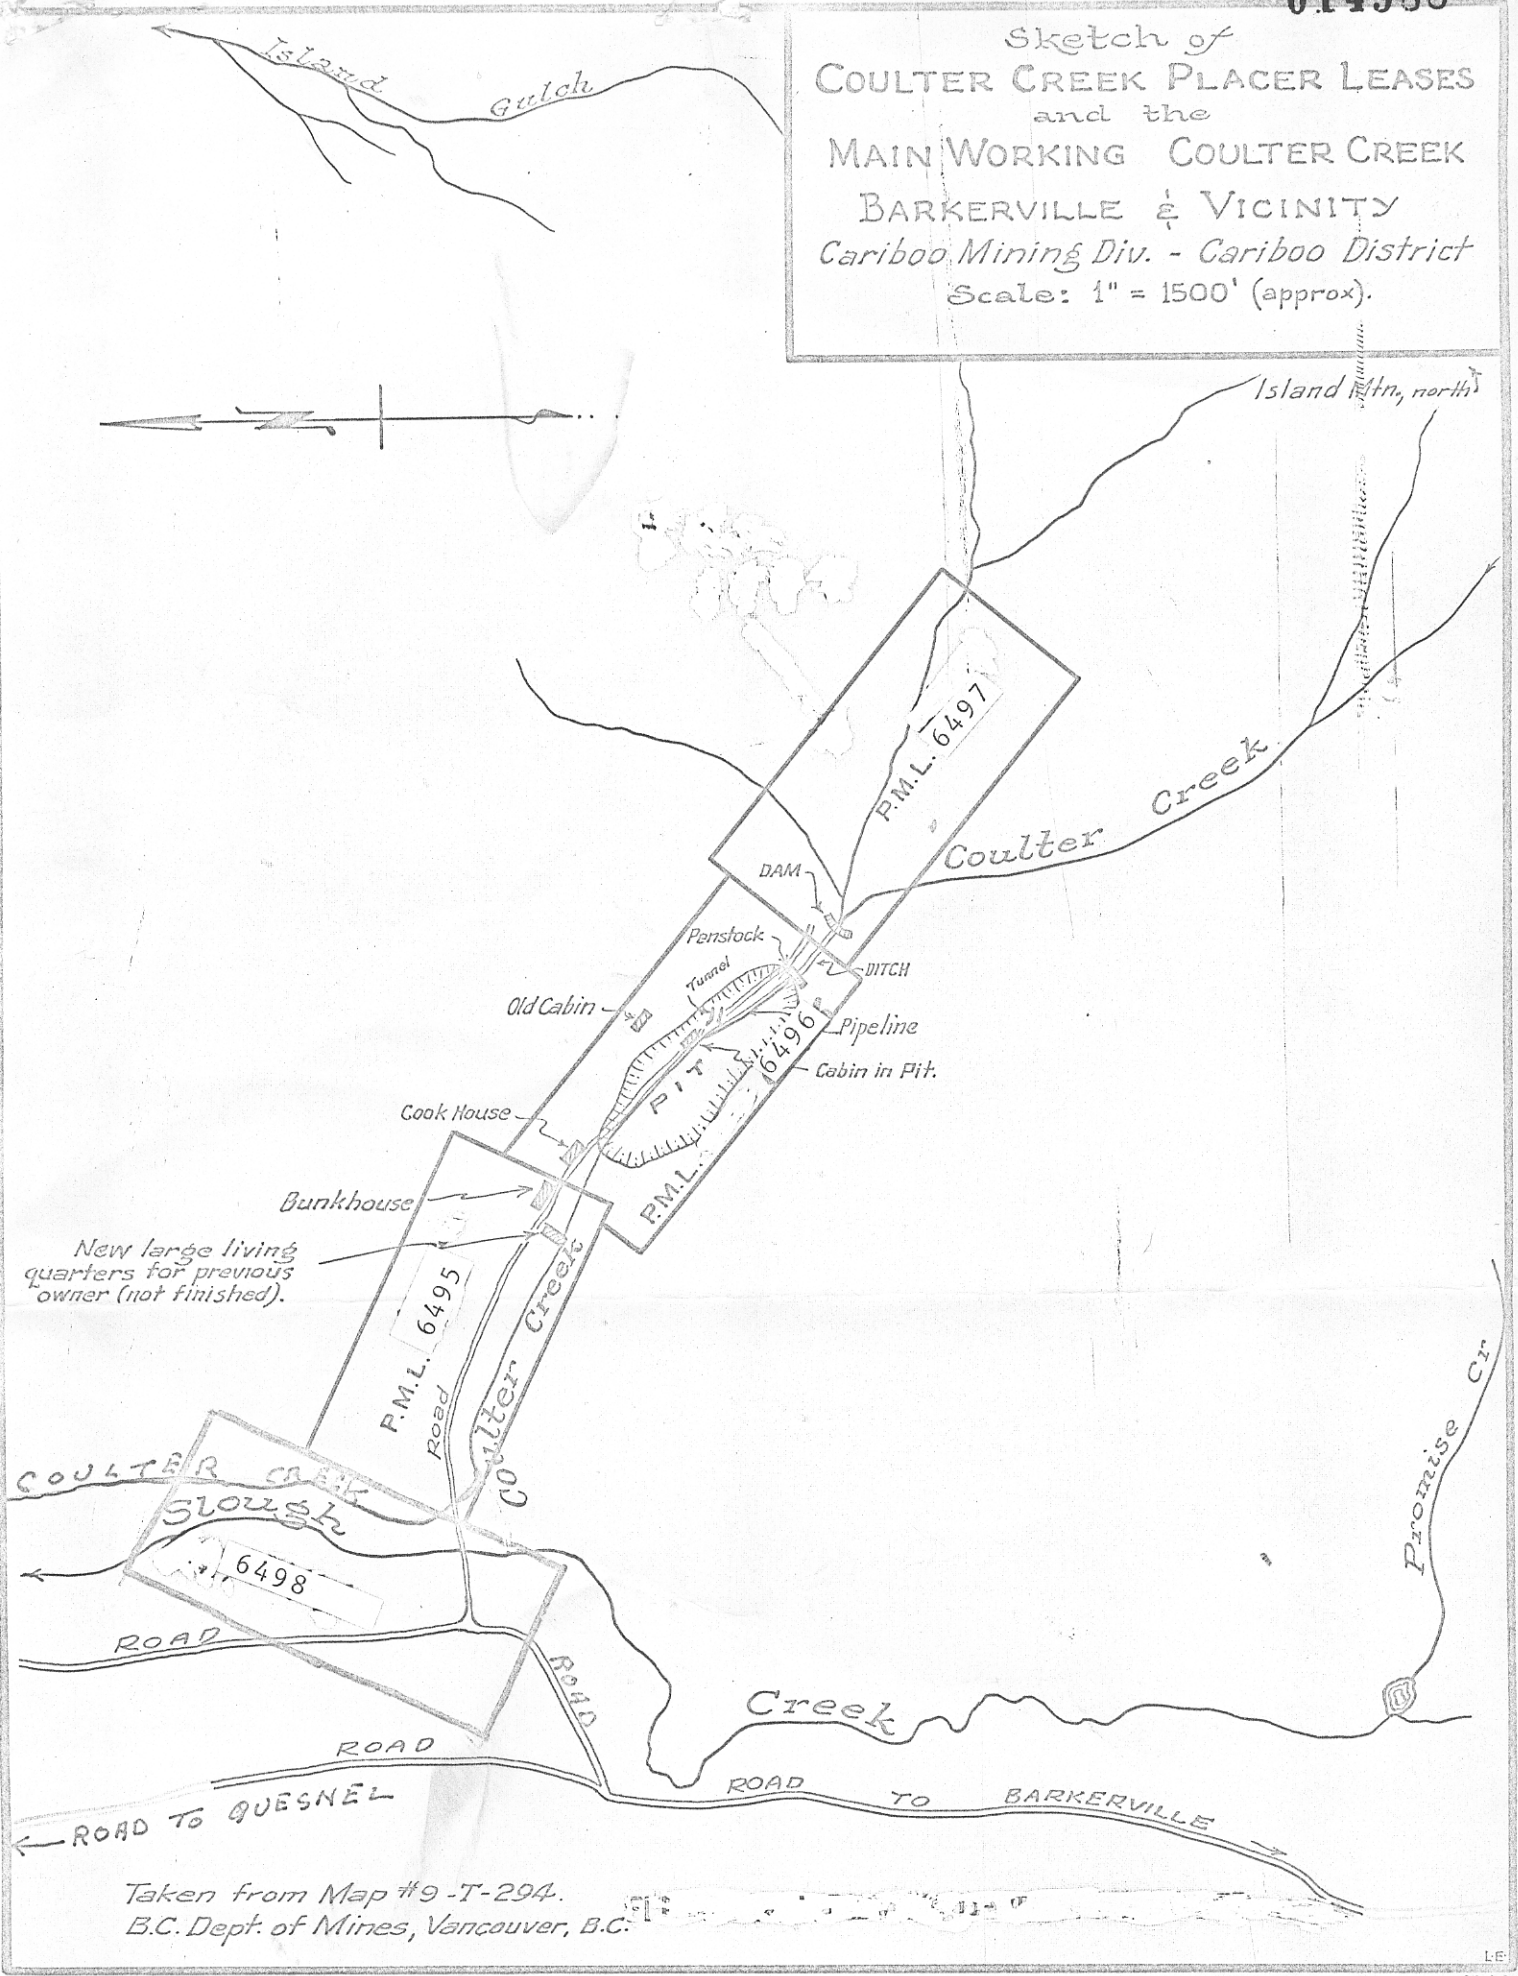

Sketch of  
COULTER CREEK PLACER LEASES  
and the  
MAIN WORKING COULTER CREEK  
BARKERVILLE & VICINITY  
Cariboo Mining Div. - Cariboo District  
Scale: 1" = 1500' (approx).

PROPERTY FILE  
93H 109-03

93H/4E  
Fleurmont Placer Development Ltd  
26-640 Burrard St.  
Vancouver, B.C.  
V6C 2L4

Location Map  
 COULTER CREEK SHOWINGS  
 BARKERVILLE & VICINITY  
 Cariboo Mining Div. - Cariboo Dist  
 Scale: 1" = 5000' (approx).  
 Taken from Map #9-T-294  
 B.C. Dept. of Mines, Vancouver, B.C.