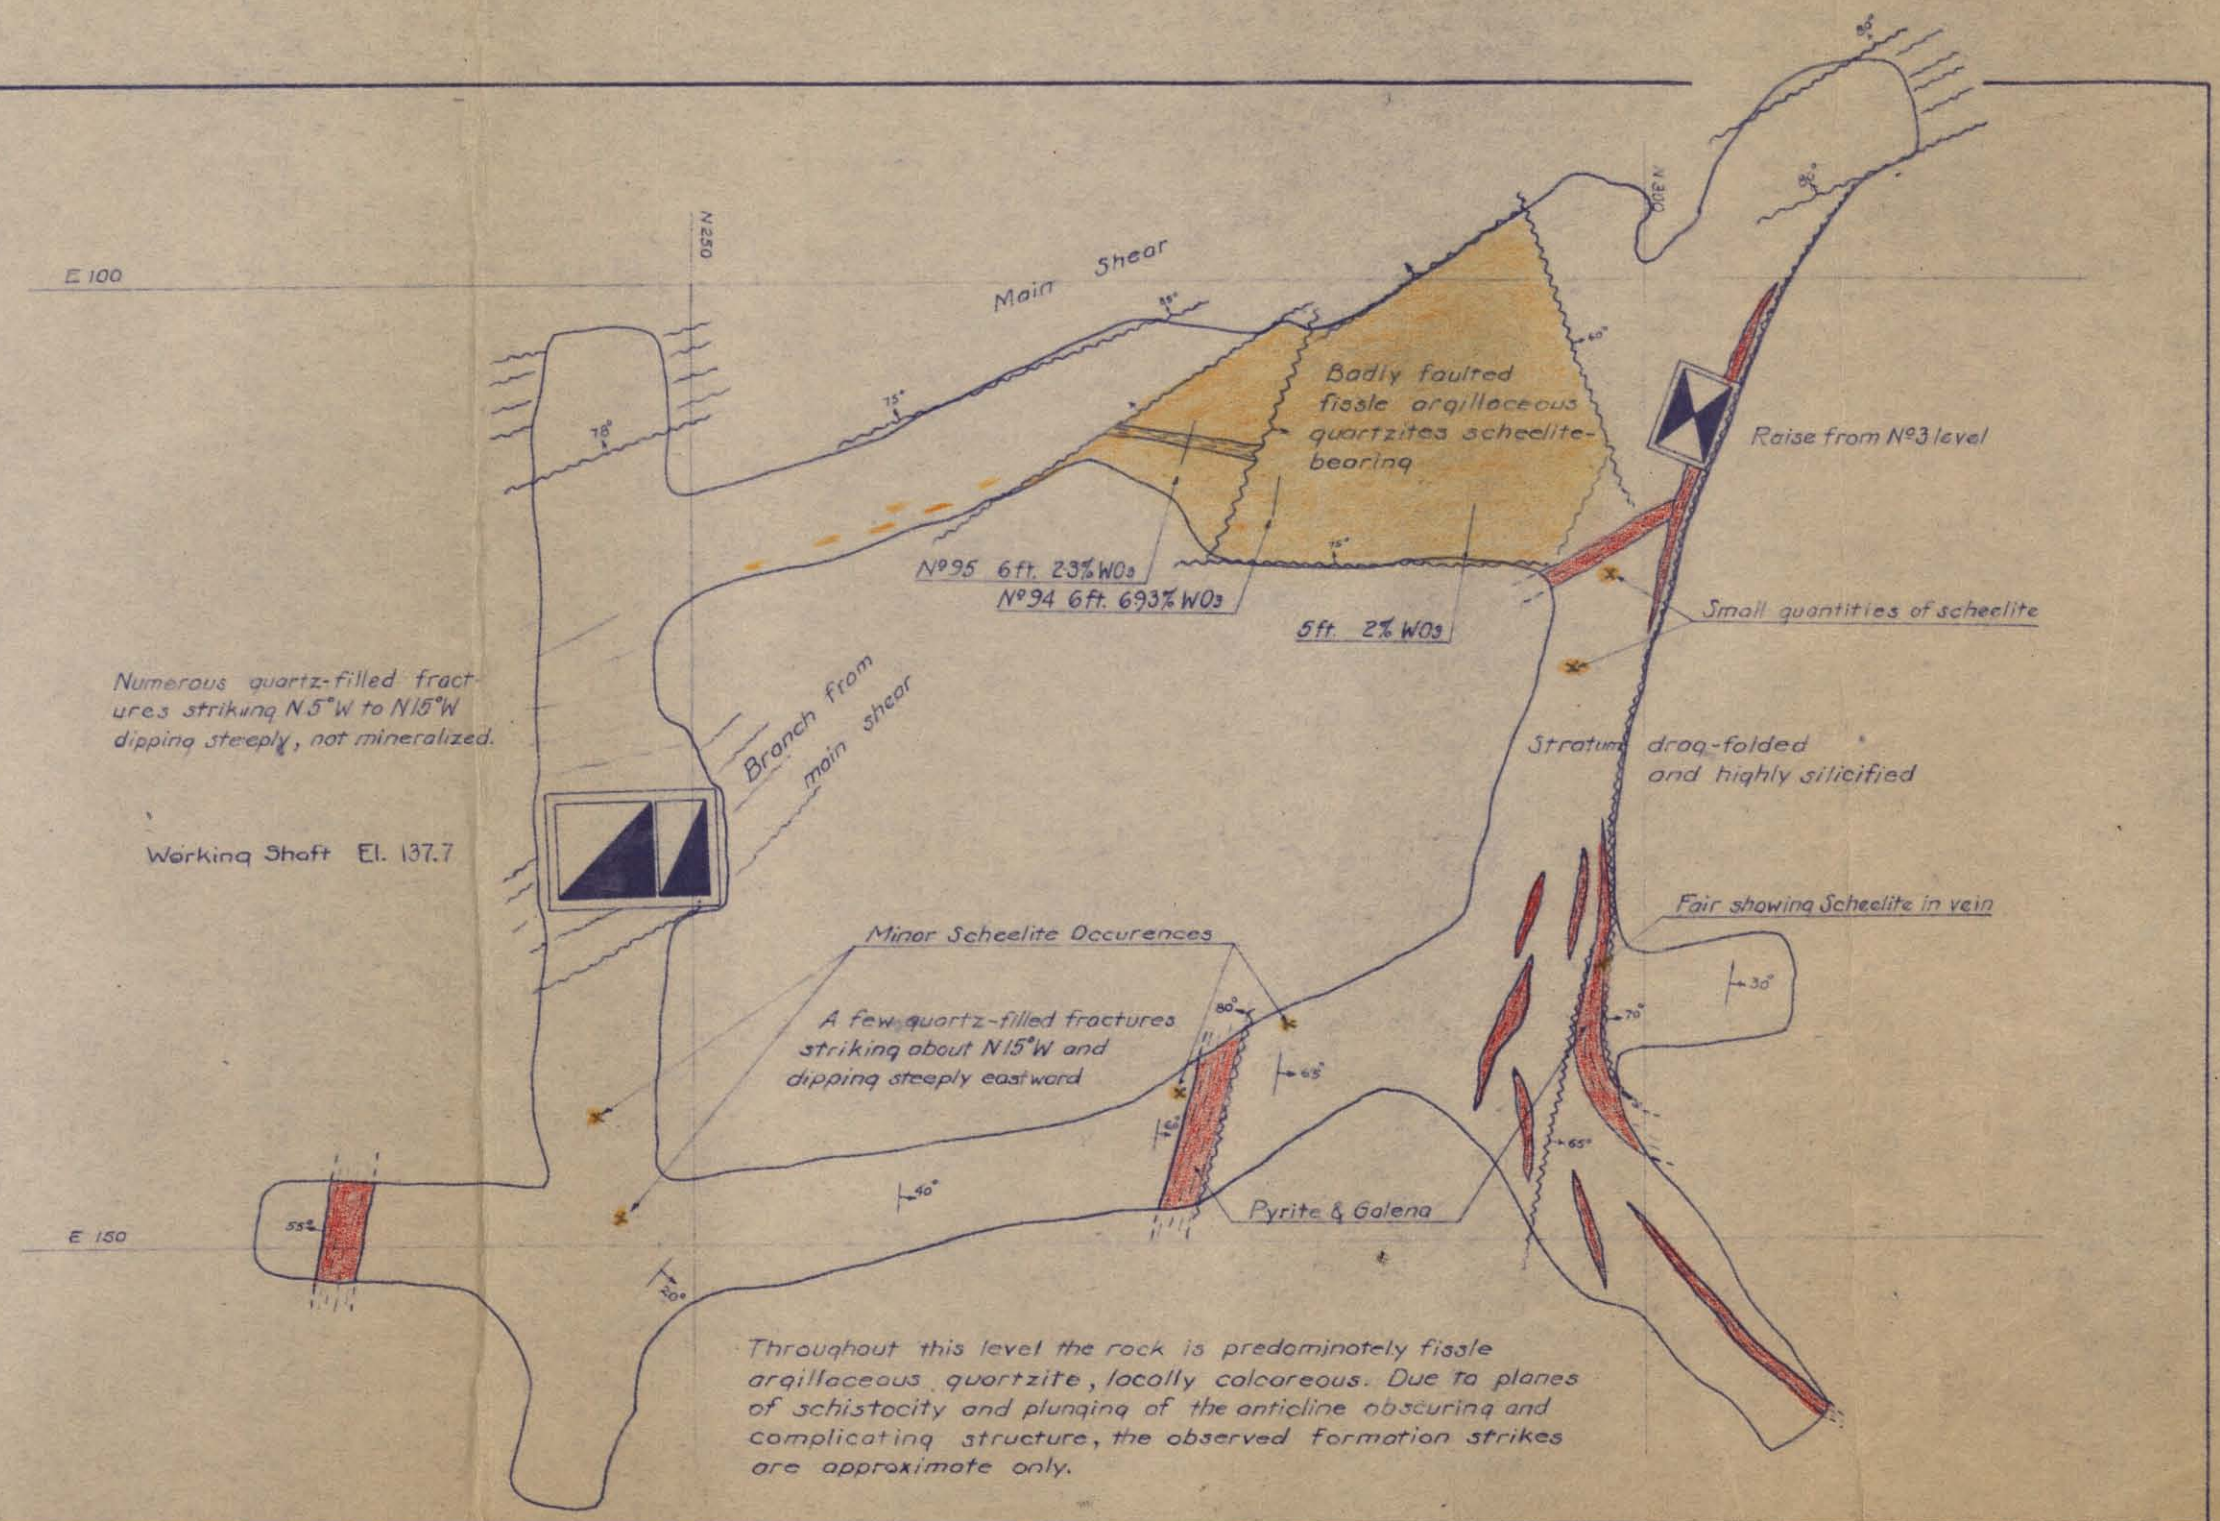

COLUMBIA TUNGSTENS CO. LTD.

HARDSCRABBLE

No 2 LEVEL

Scale : 1 inch = 10 feet

Scheelite occurrences in Orange

Surveyed by : A.E.Pike
 Drawn by : A.E.Pike

Geology by : D.D.Fraser & A.E.Pike
 Traced by : D.D.Fraser Dec. 23, 1939