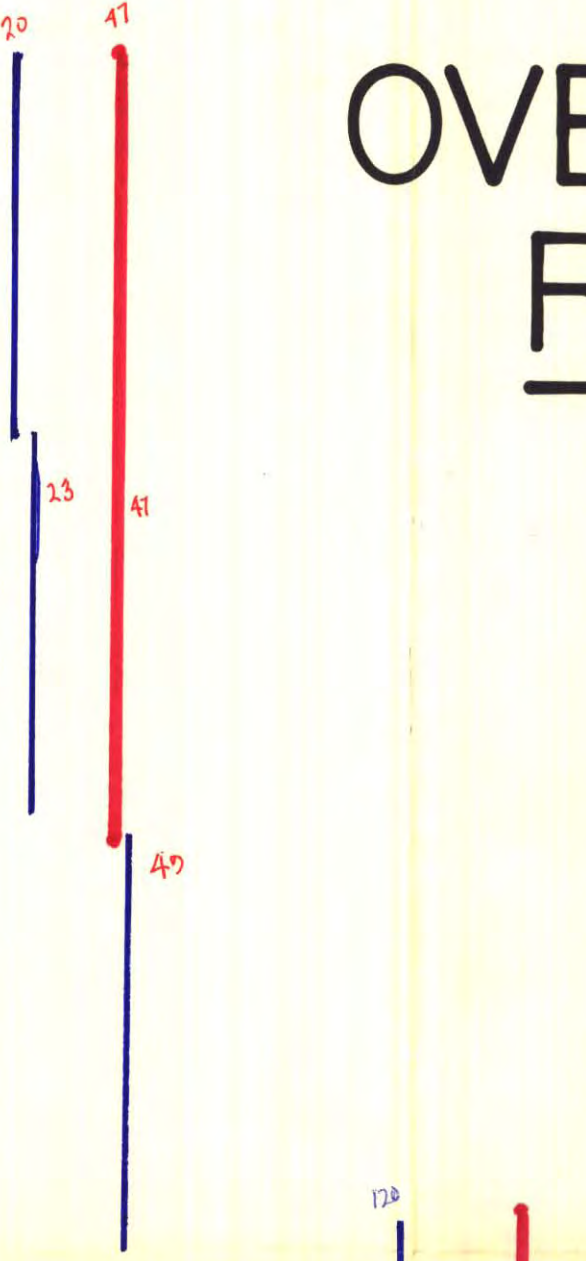

OVERBURDEN PROFILE

HEIGHT ABOVE BEDROCK
in feet

92L/11W
92L-158