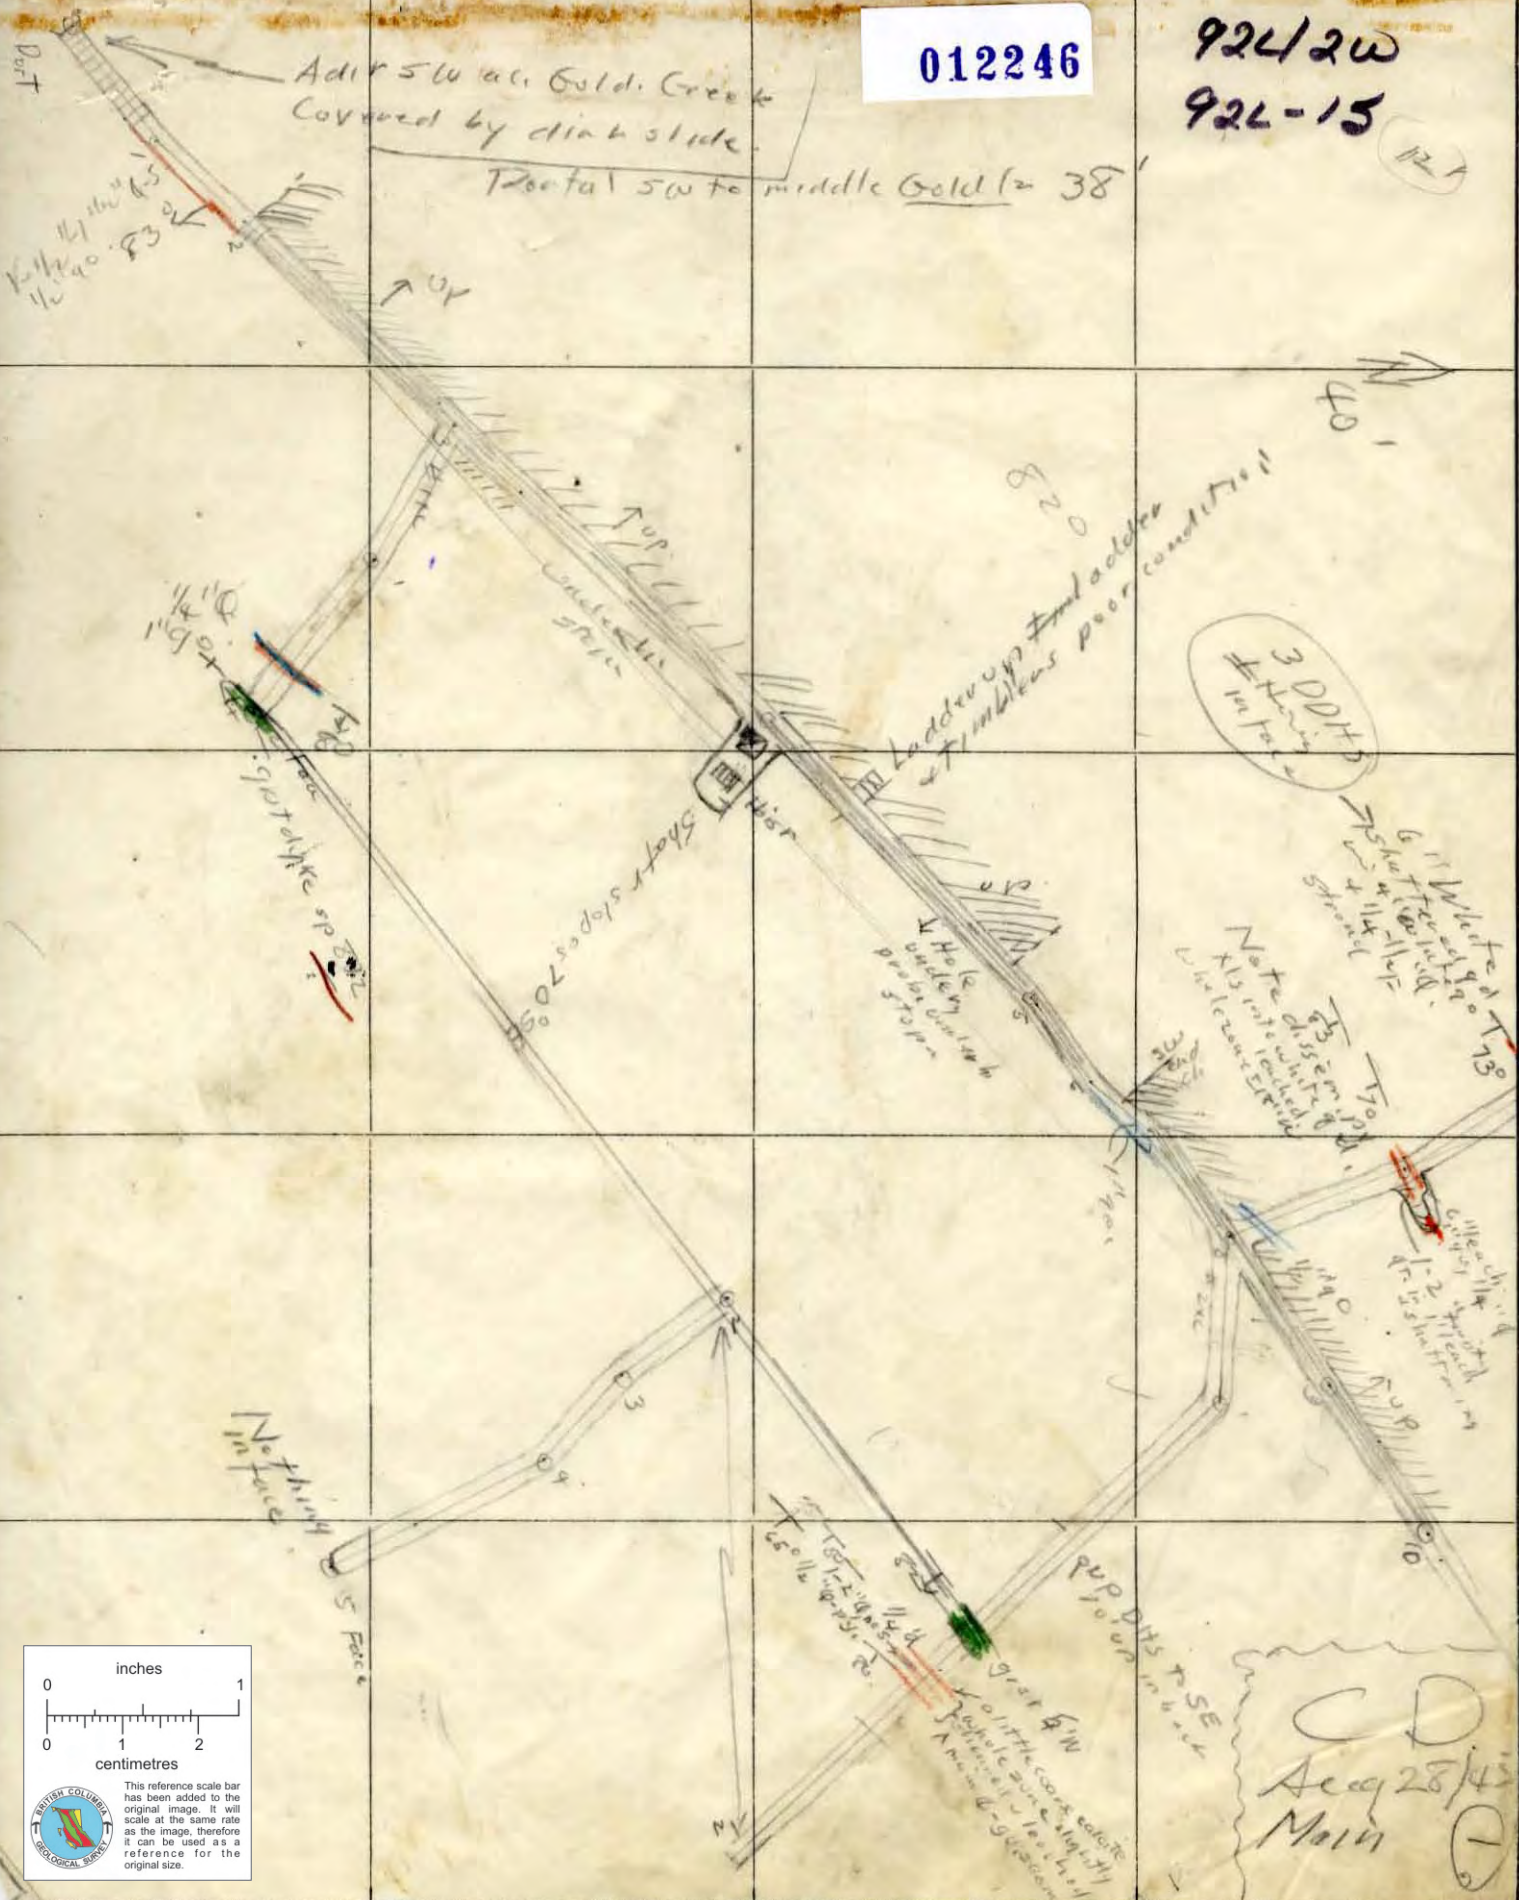

012246

924/2W
924-15

121

inches
0 1

centimetres
0 1 2

This reference scale bar has been added to the original image. It will scale at the same rate as the image, therefore it can be used as a reference for the original size.

Note - Practically no inclusion
 in CD. β_3 - di underground.

11' change part of the V
 covers in the slip
 Nyanquill NE, first E.

1-10-45

CD
 Aug 28/45
 Mam Tak K