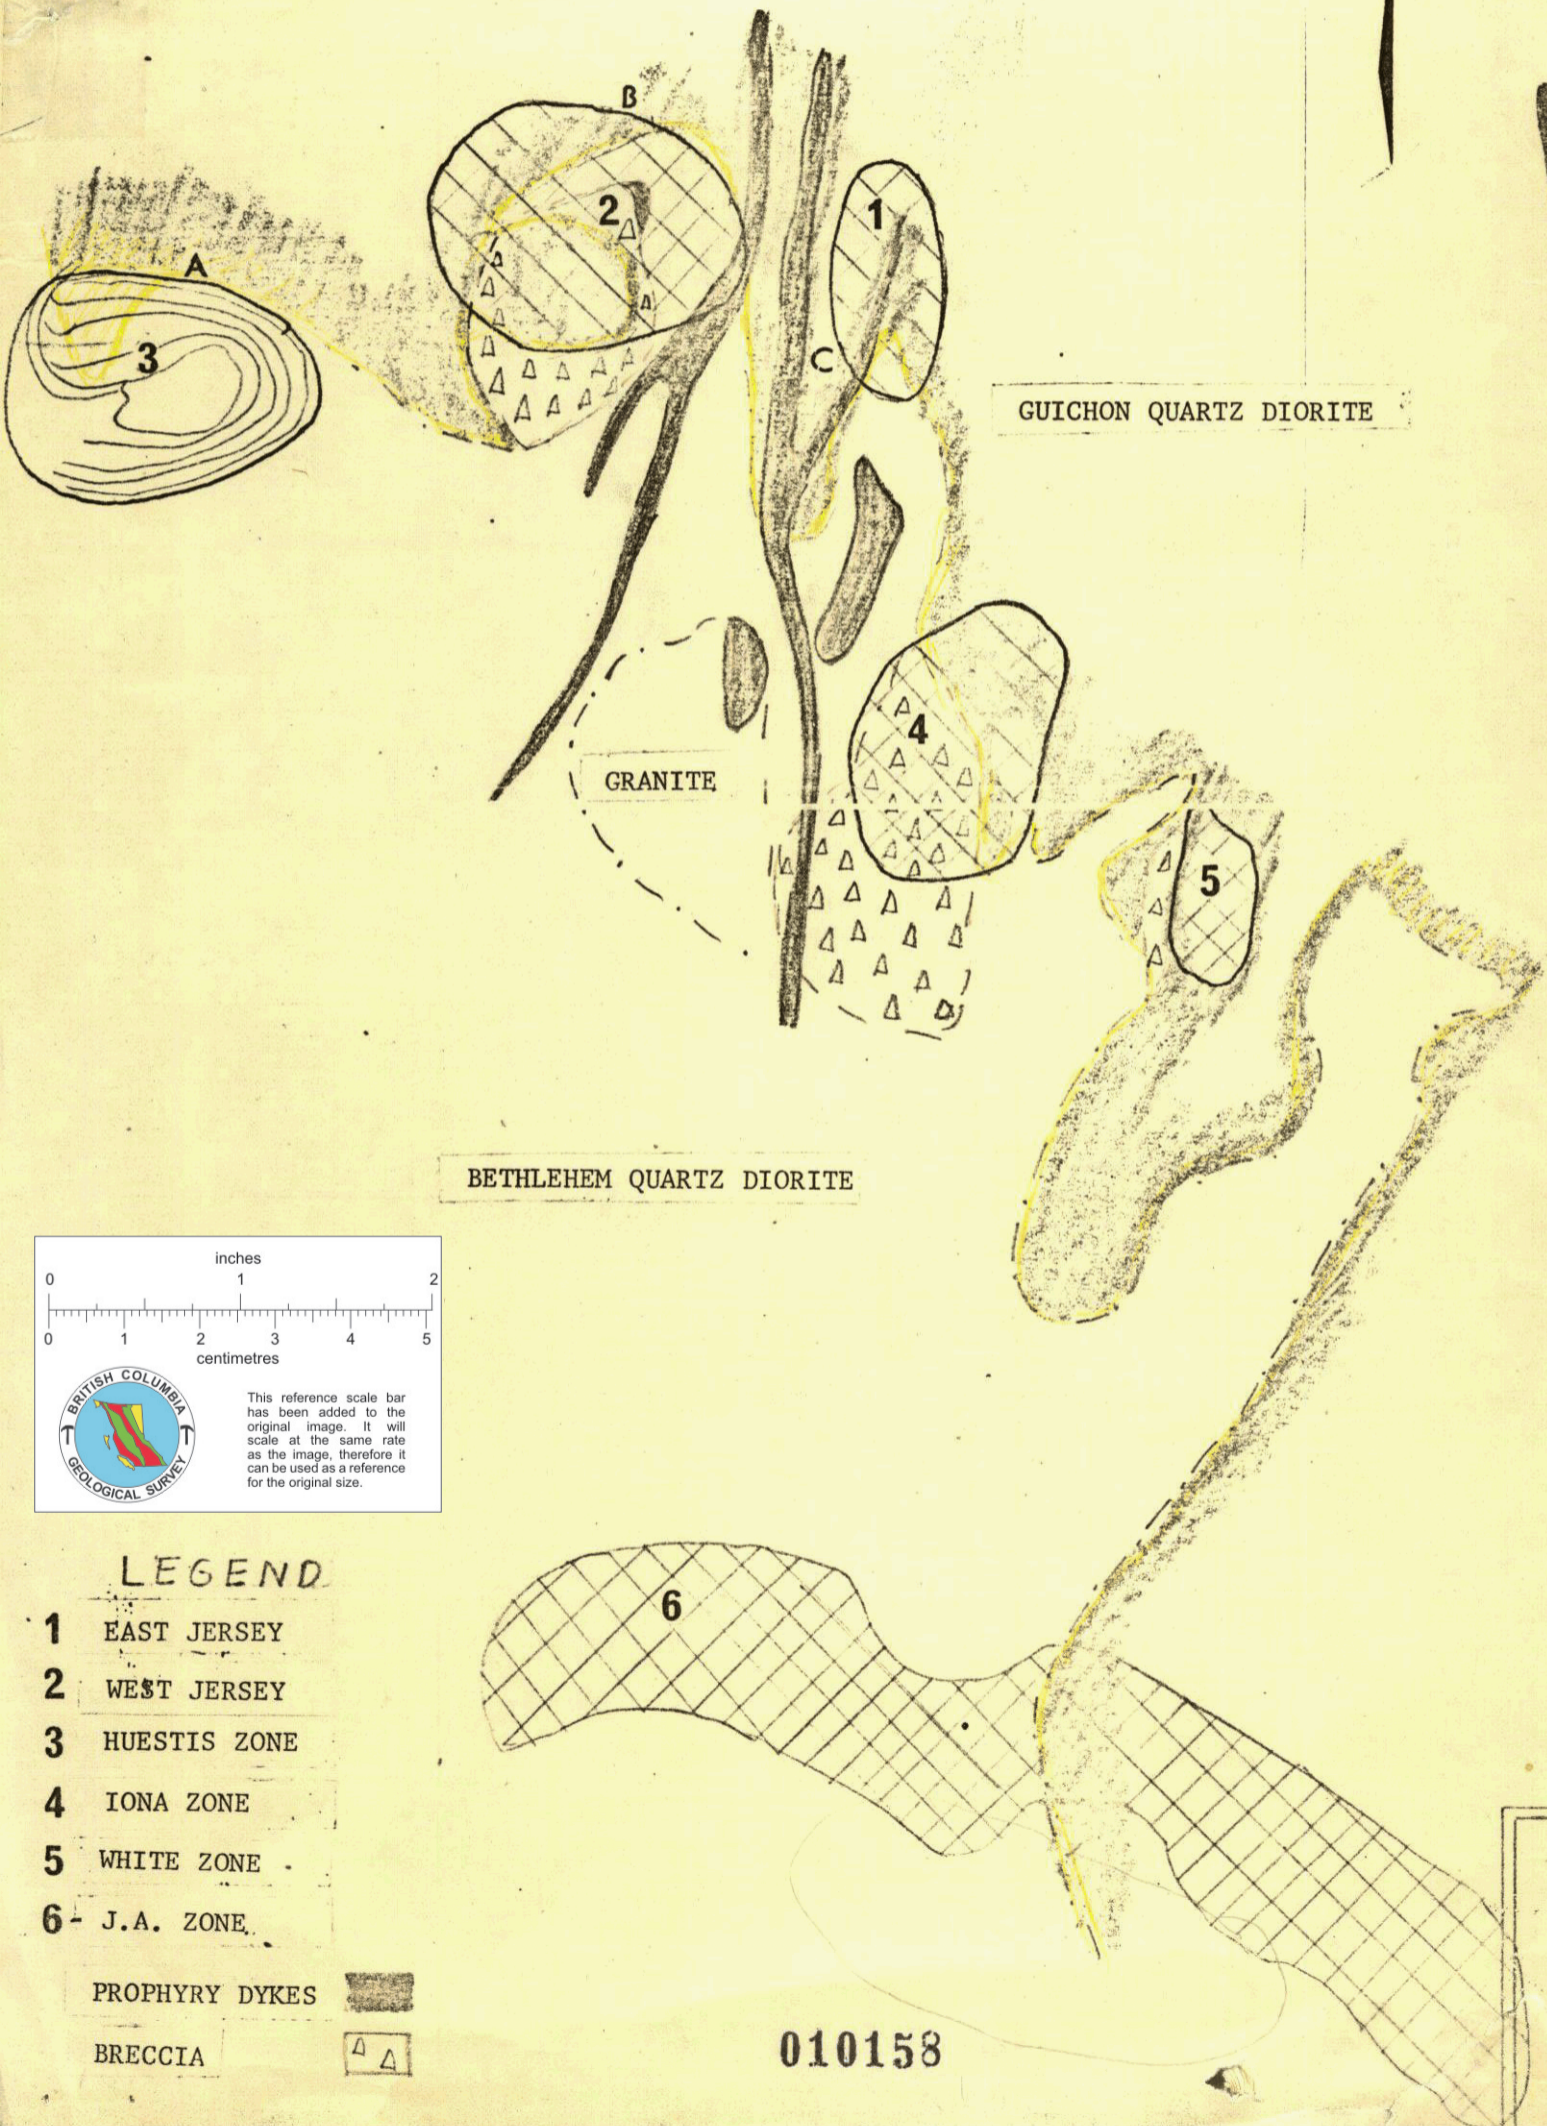

Bethlehem Copper Corporation

GUICHON QUARTZ DIORITE

GRANITE

BETHLEHEM QUARTZ DIORITE

LEGEND

- 1 EAST JERSEY
- 2 WEST JERSEY
- 3 HUESTIS ZONE
- 4 IONA ZONE
- 5 WHITE ZONE
- 6 J.A. ZONE

PROPHYRY DYKES

BRECCIA

010158