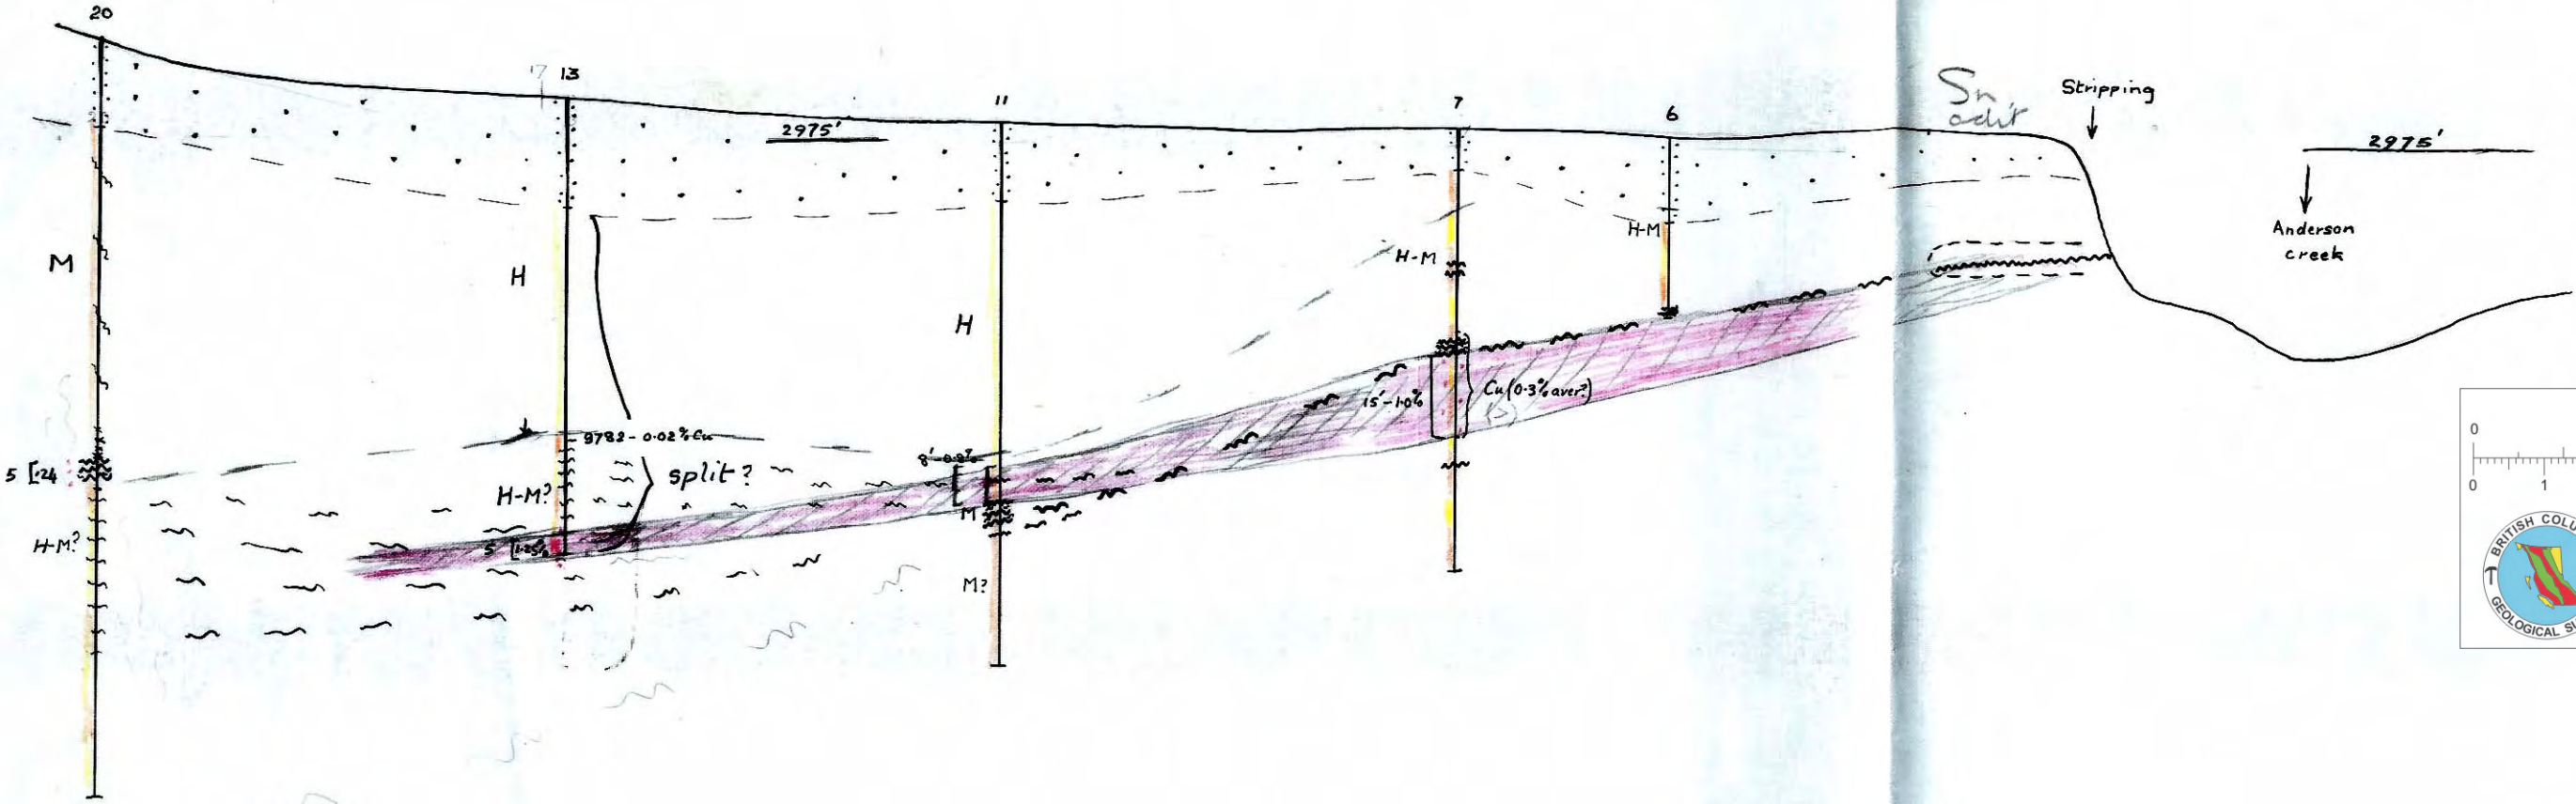

West

East

Joker group
1" = 40ft

009729