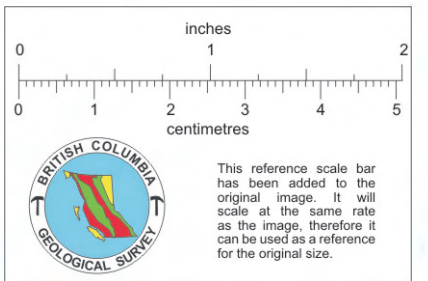

West

East

Joker group
1" = 40ft

009729