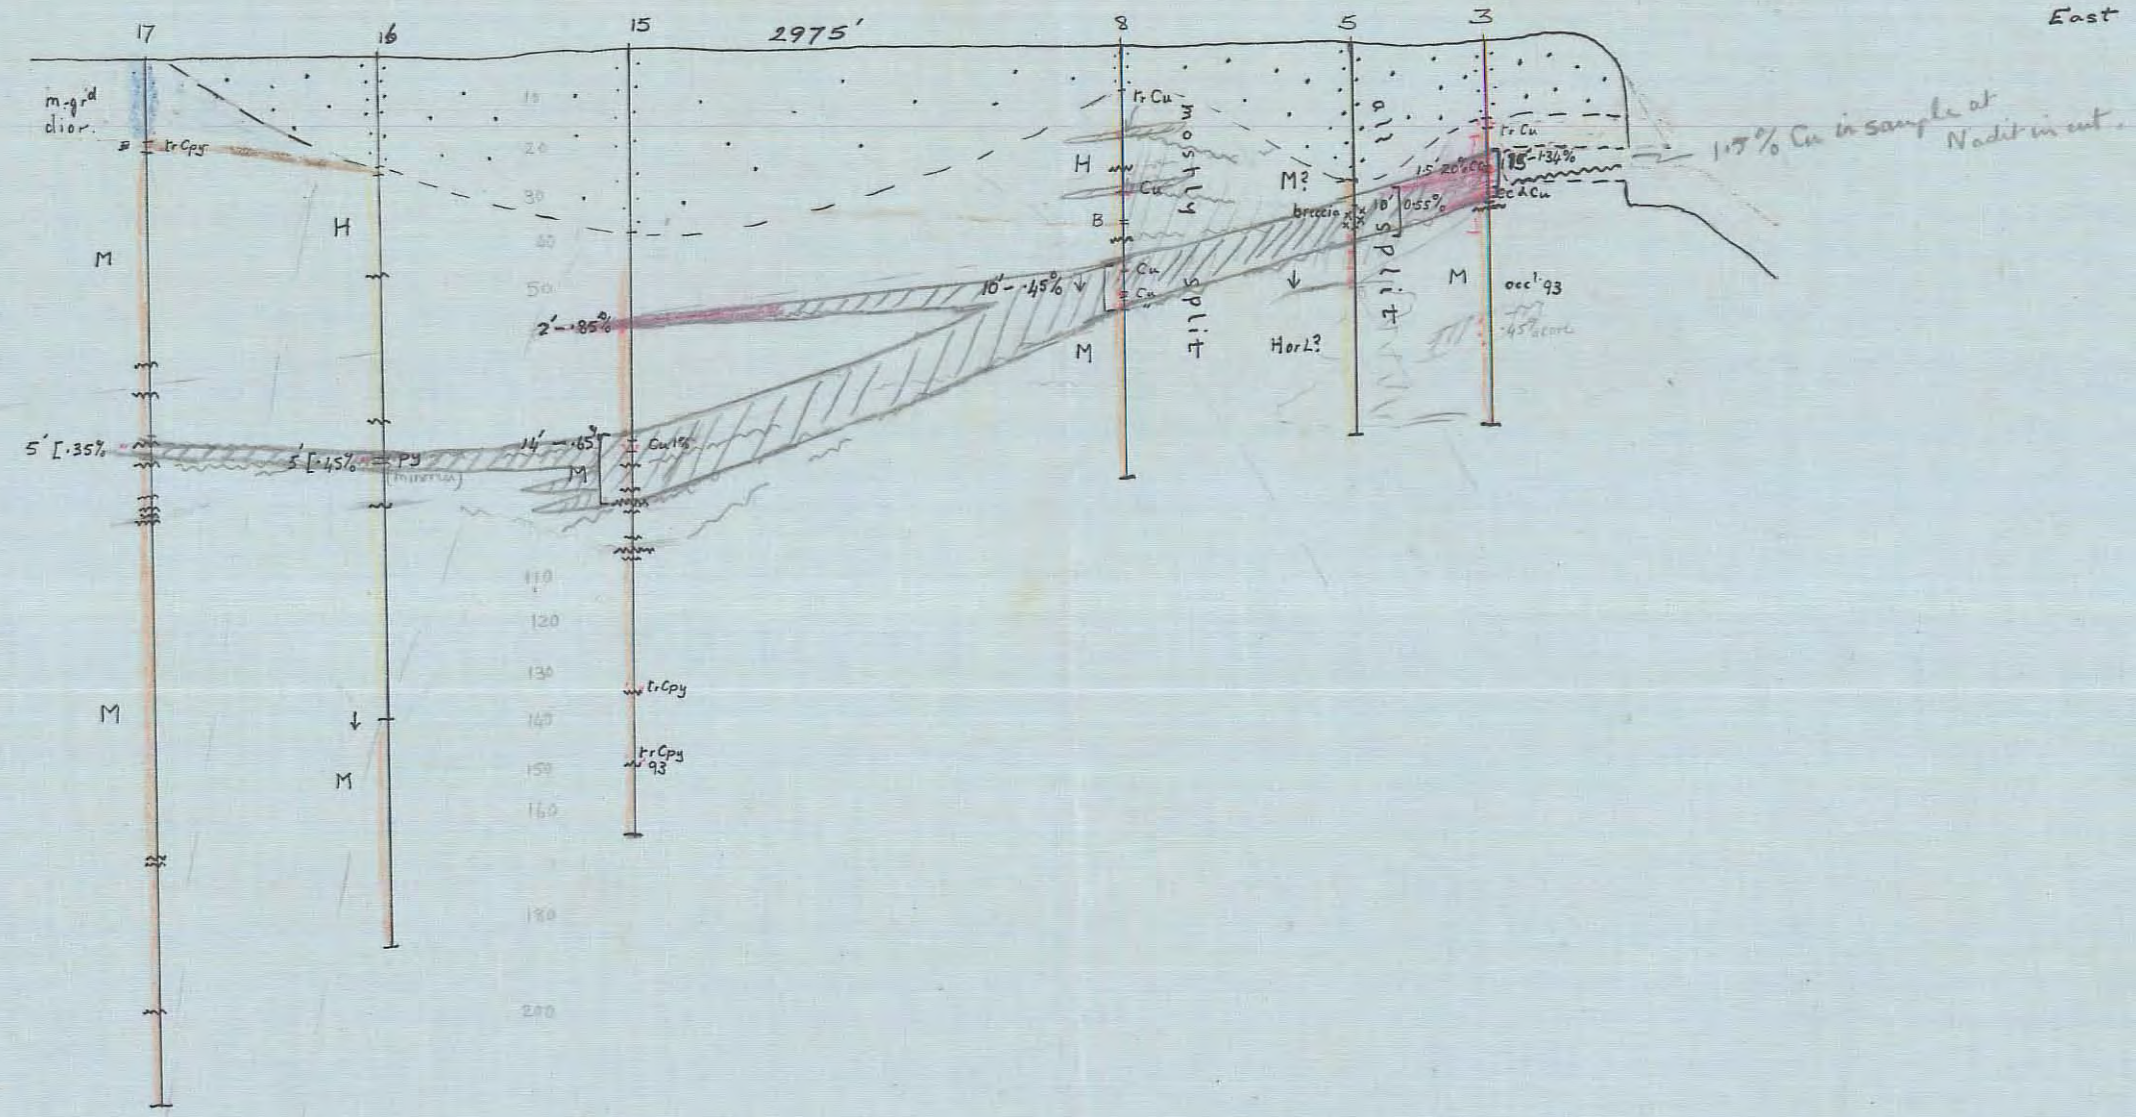

West

East

Joker group
1" = 40 ft.