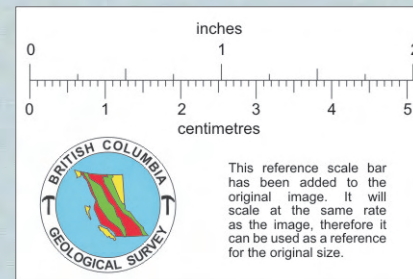

West

East

South 1

Joker group

1" = 40 ft.

009727