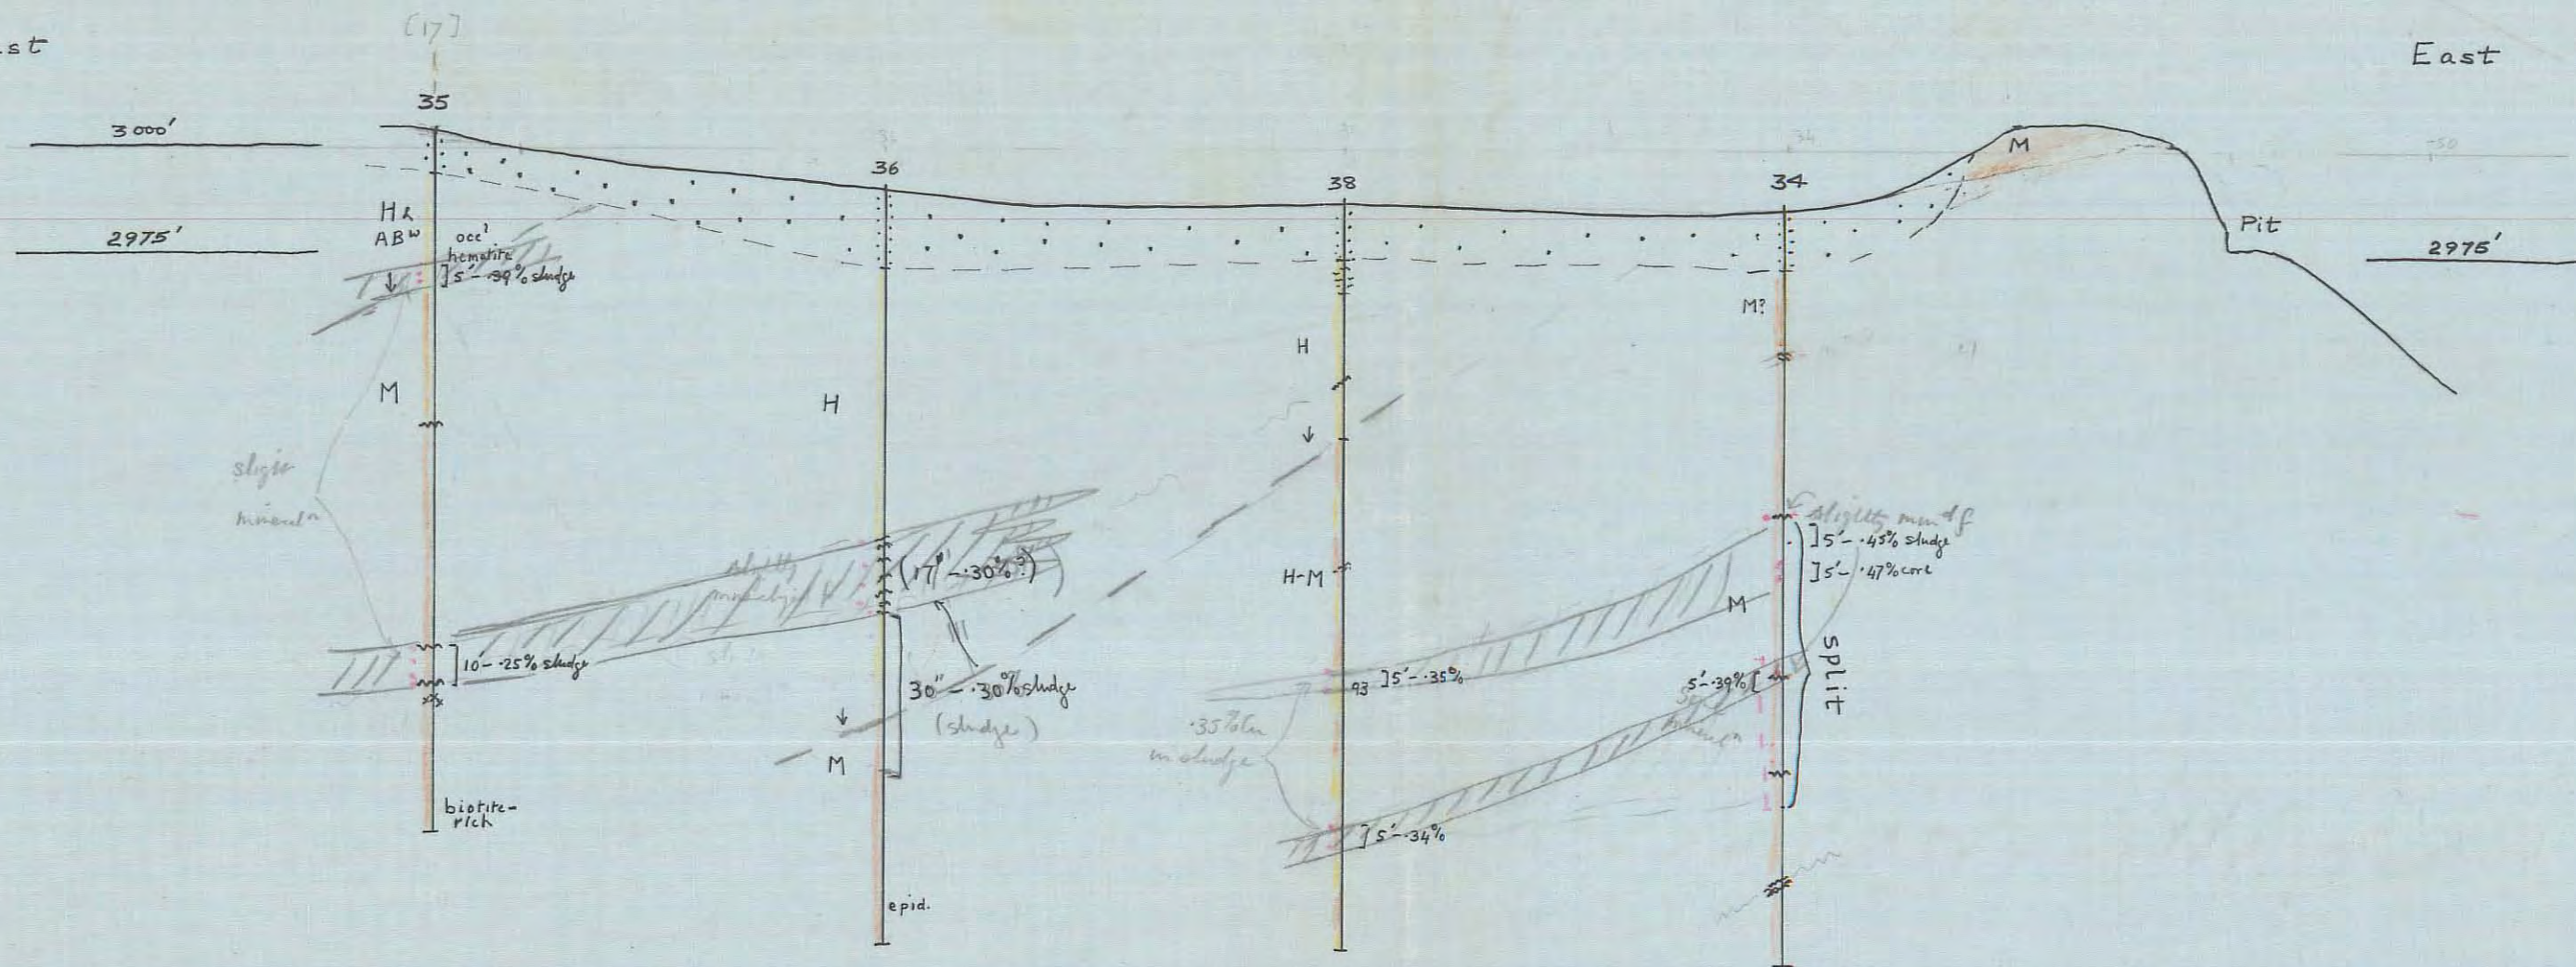

West

East

South 1

Joker group

1" = 40 ft.

009727