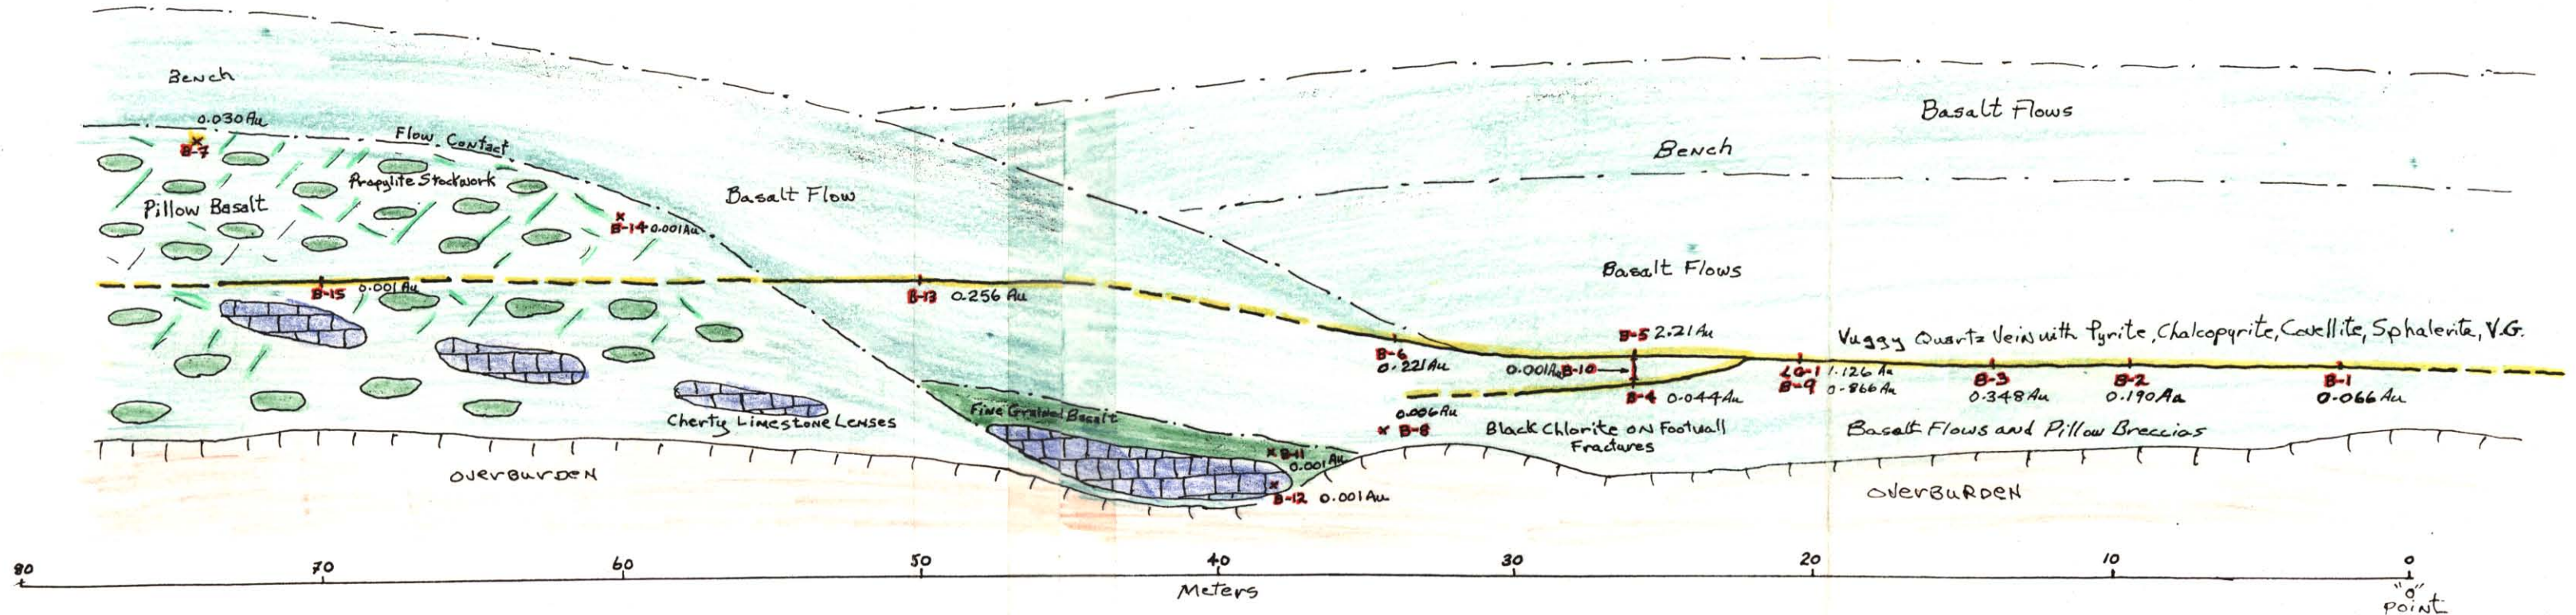

PROPERTY FILE

Side View Sketch of the Bluff Gold Vein

James Aird
June 1987

007543