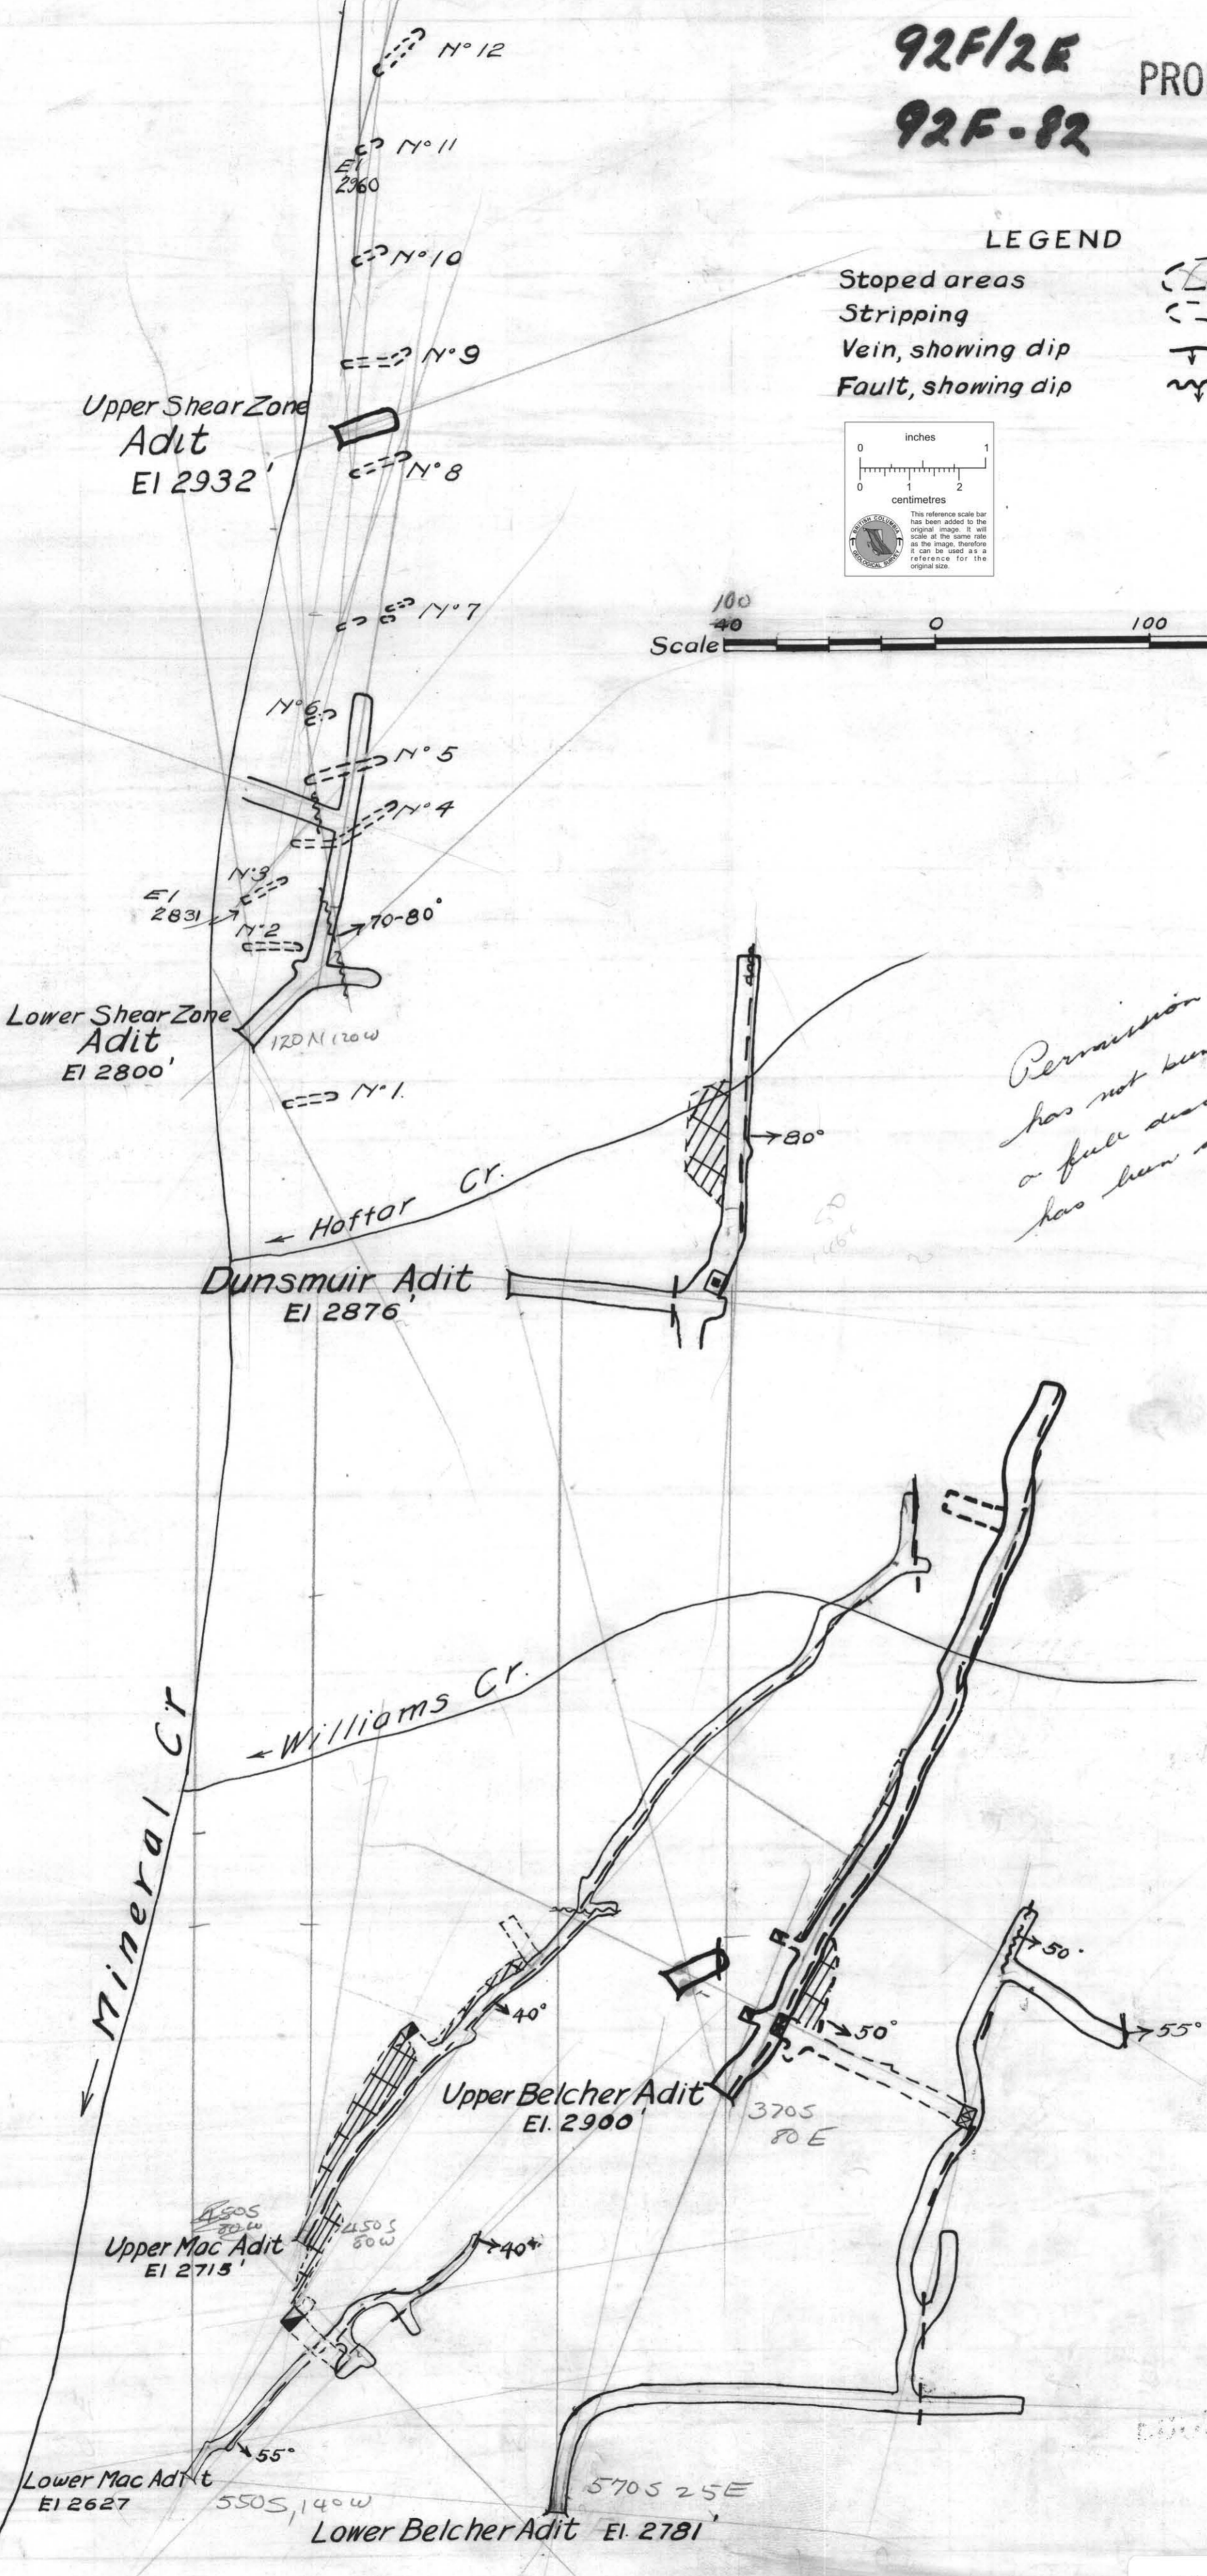

92F/2E

PROPERTY FILE

92F-82

LEGEND

Stoped areas

Stripping

Vein, showing dip

Fault, showing dip

NORTH

Permission to publish this has not been granted; however a full description of the workings has been added to the report.
J.H.
Apr 11/37.

Albani

300

250

007037

See 1936 Report
Tangerine Island Gold Mines Ltd.
4100x 928T