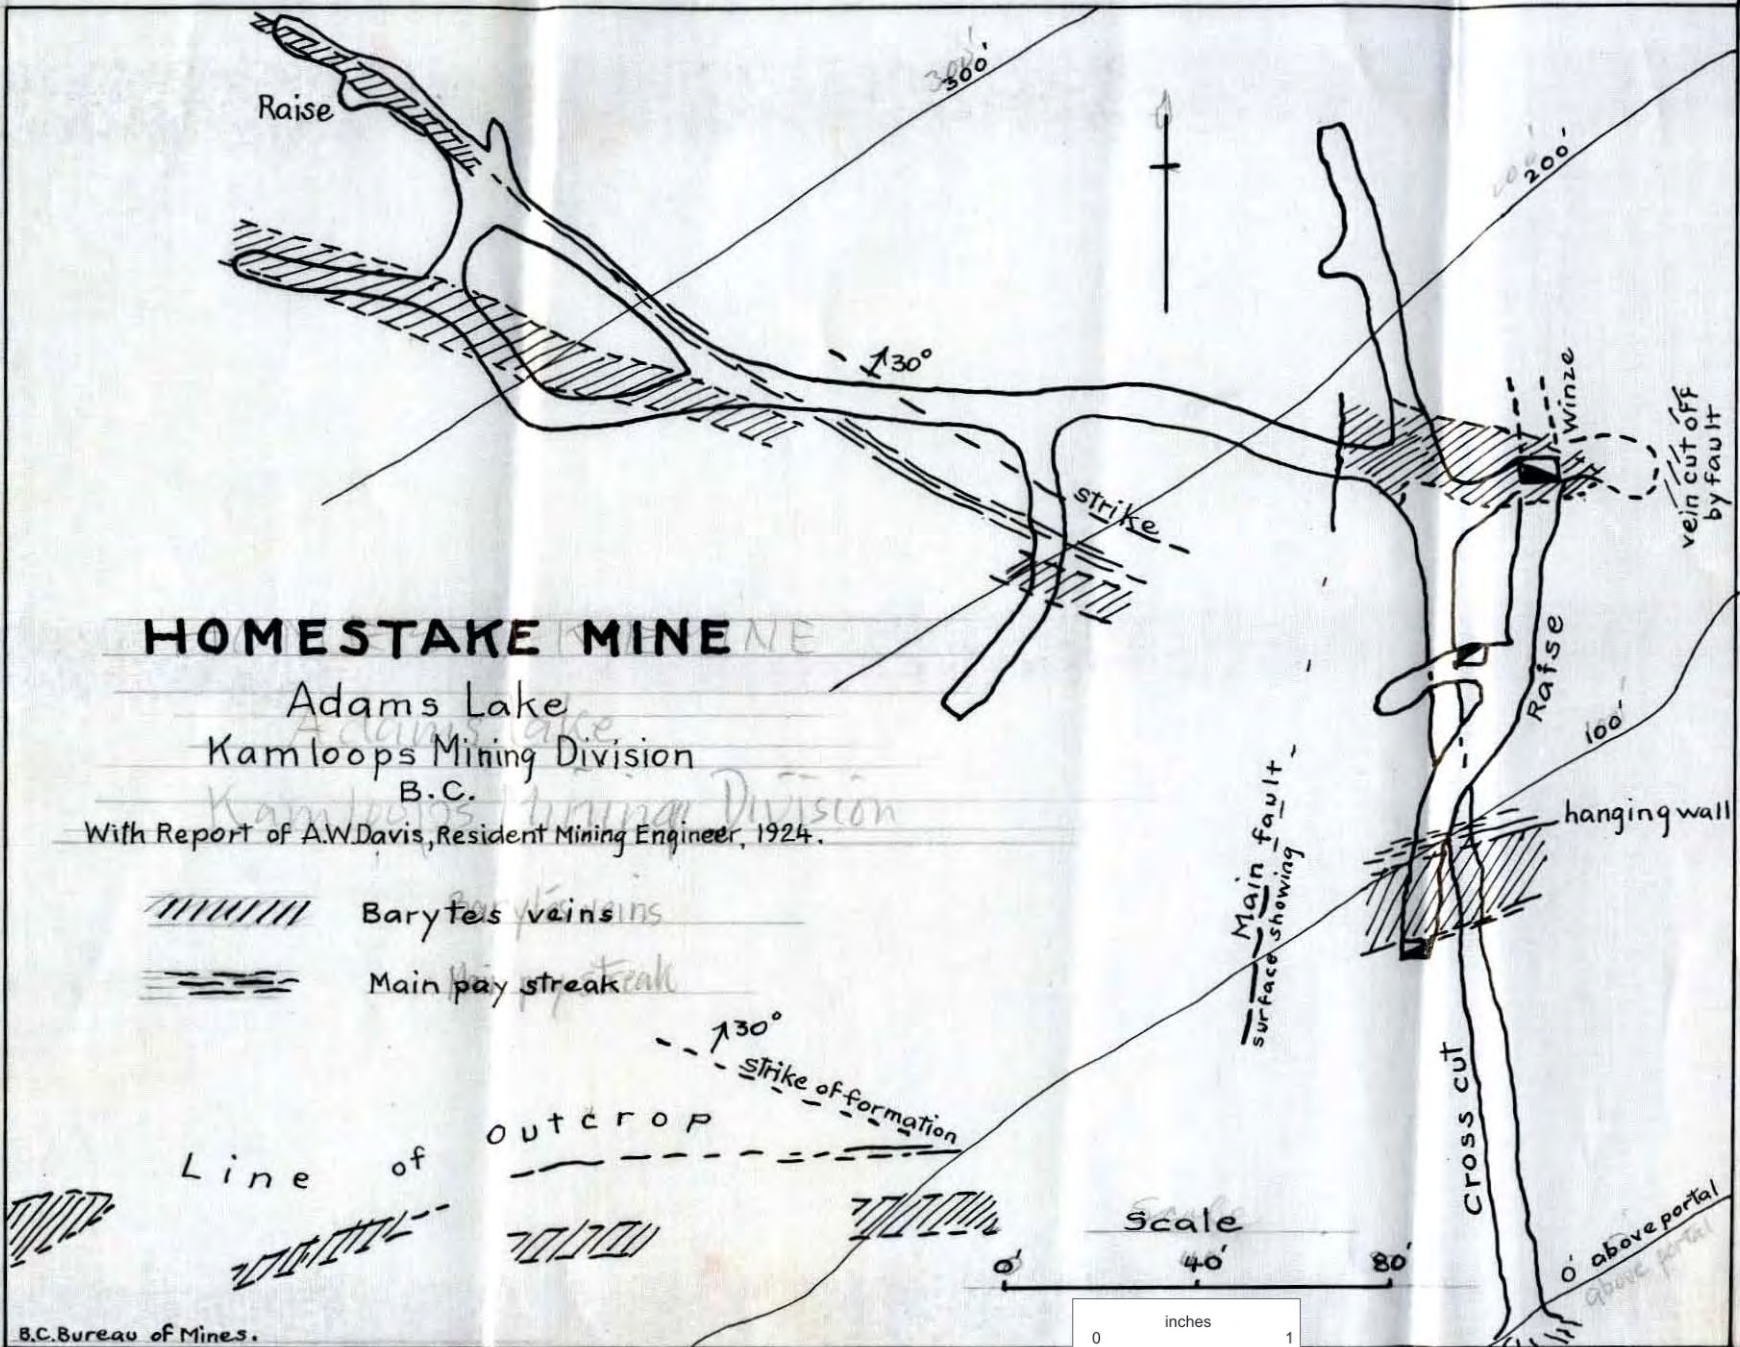

# HOMESTAKE MINE

Adams Lake  
Kamloops Mining Division  
B.C.

With Report of A.W. Davis, Resident Mining Engineer, 1924.

-  Barytes veins
-  Main pay streak

B.C. Bureau of Mines.

Scale  
0 40 80

inches  
0 1

004859

3-8"

5"