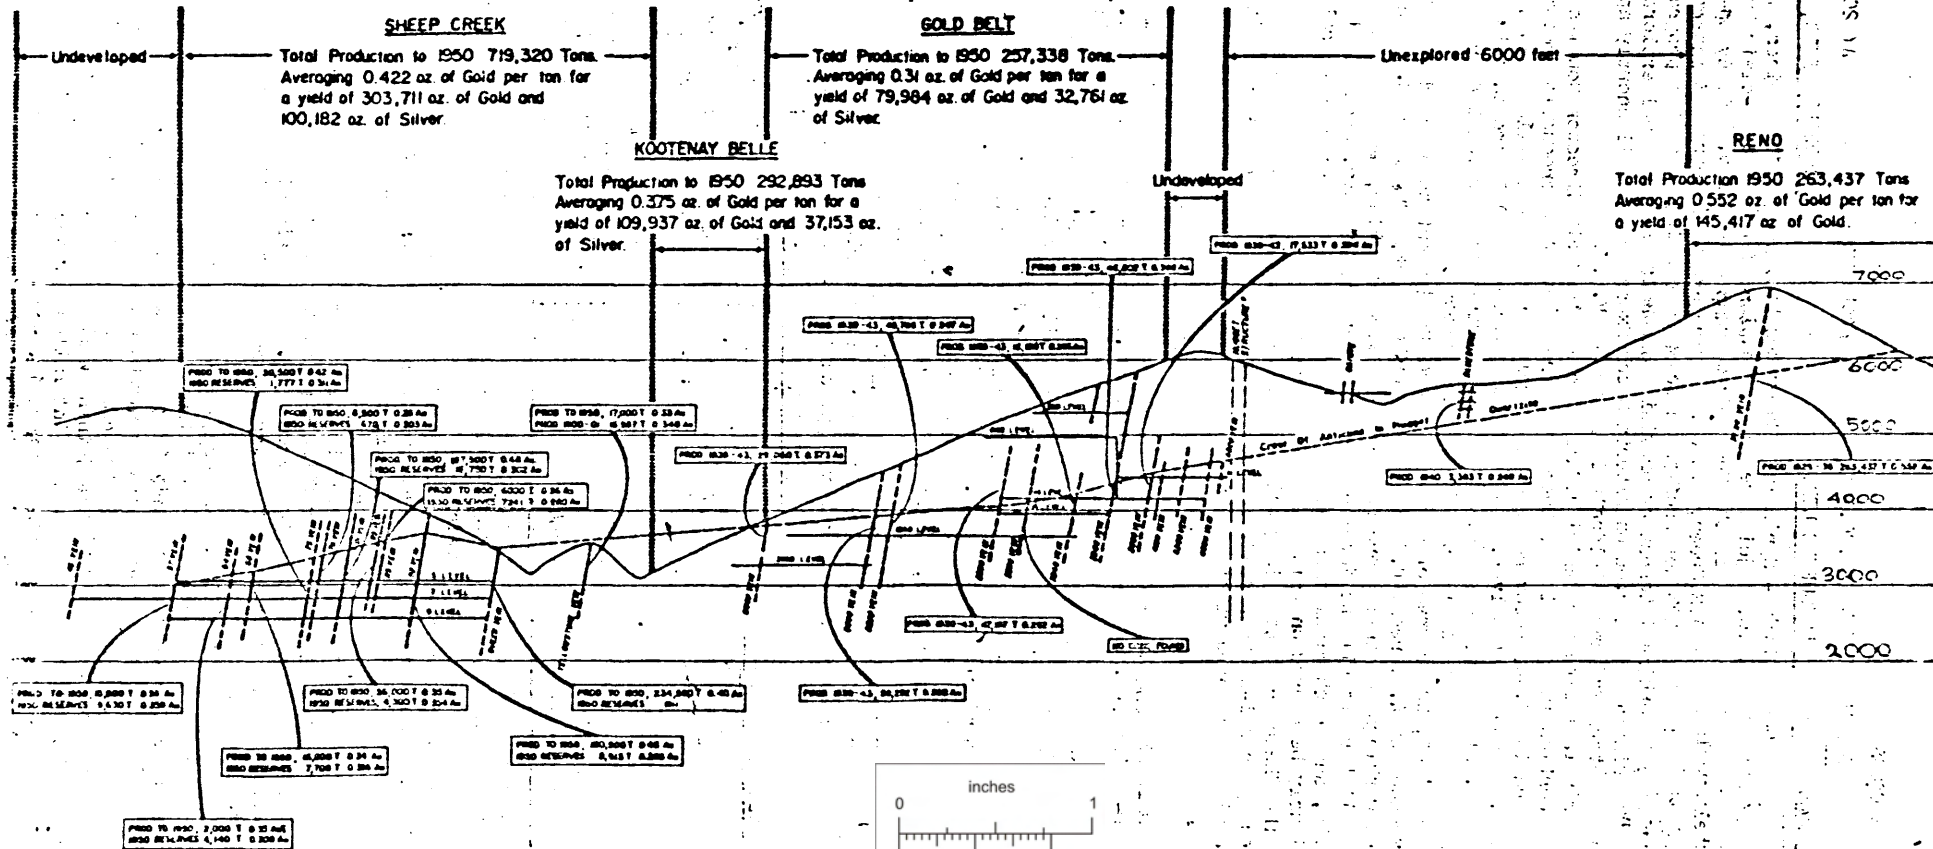

SHEEP CREEK GOLD - SILVER CAMP NEAR SALMO, B.C.

Joint Venture Property of  
Springlake Resources Ltd. and  
Goldbelt Mines Inc.

002958