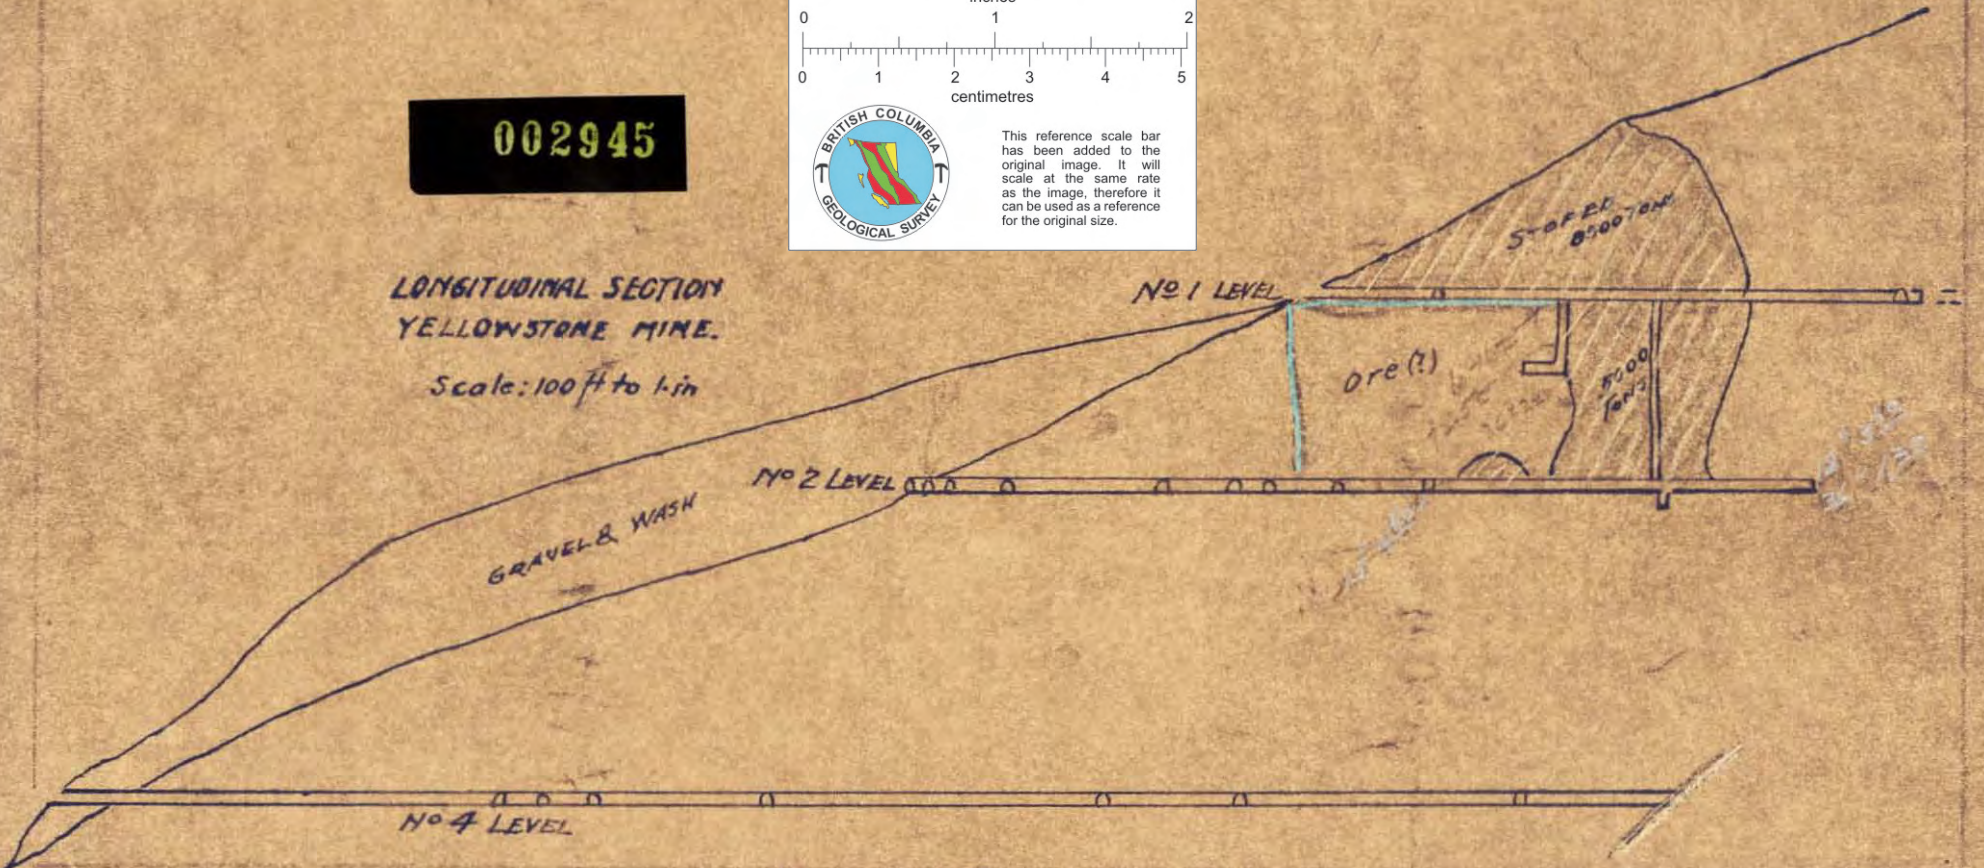

002945

inches
0 1 2

centimetres
0 1 2 3 4 5

This reference scale bar has been added to the original image. It will scale at the same rate as the image, therefore it can be used as a reference for the original size.

LONGITUDINAL SECTION
YELLOWSTONE MINE.

Scale: 100 ft to 1 in

PLAN OF YELLOWSTONE MINE

Scale: 100 ft to 1 in