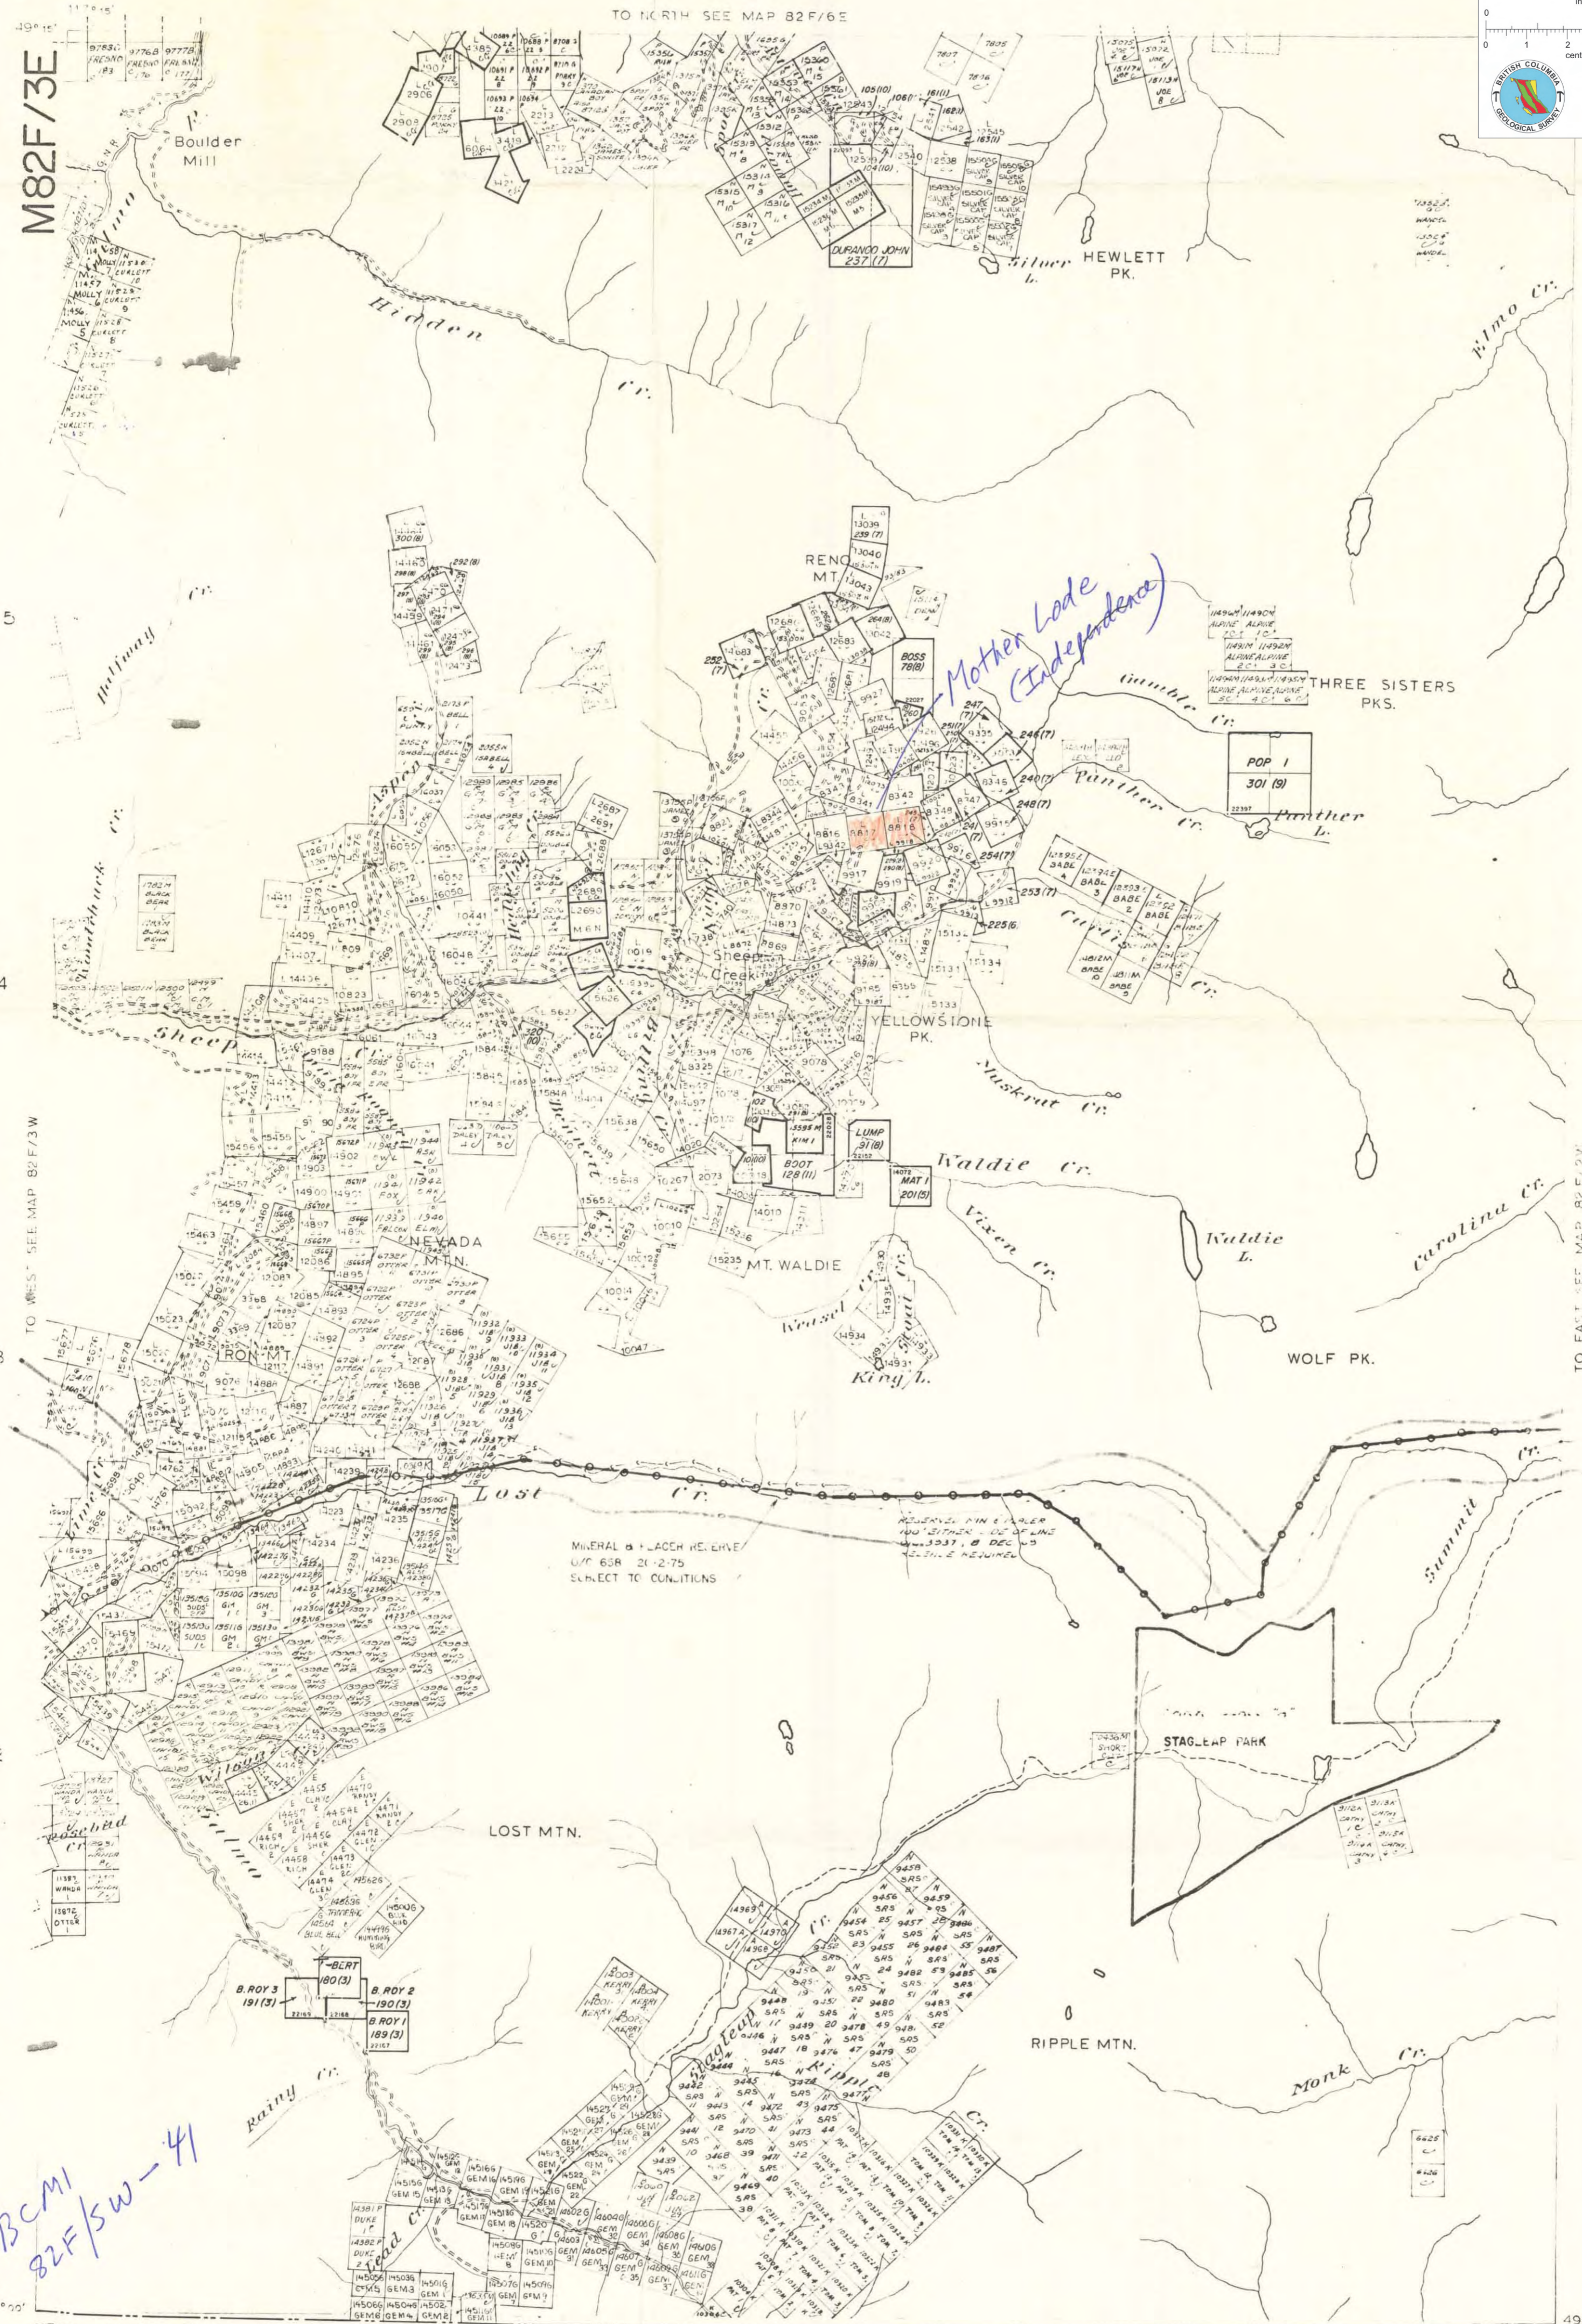

M82F/3E

TO NORTH SEE MAP 82F/6E

Mother Lode (Independence)

POP 1
301 (9)

MINERAL & LACER RESERVE
OF 6SR 20-2-75
SUBJECT TO CONDITIONS

DATE OF MICROFILM
2.1.10.76

BCMI
82F/5W-41

117°15' N.L.SON MINING DIVISION

International Boundary

002896

DEPARTMENT OF MINES AND PETROLEUM RESOURCES

This map is prepared to serve as a guide

82F